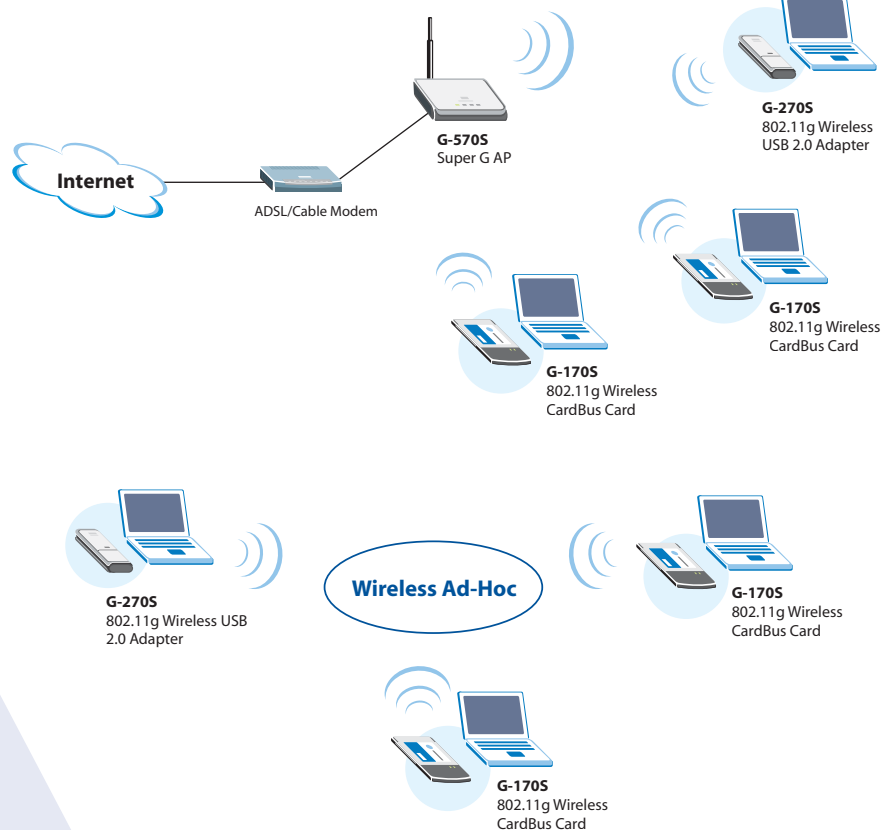

Specifications

Standard

- IEEE 802.11b/g standard compliant

Security

- 64/128/152-bit WEP Encryption
- WPA (Wi-Fi Protected Access)
- WPA2

Hardware Specifications

- 32bit CardBus
- Receive Sensitivity:
  -88dBm@11Mbps, -73dBm@54Mbps

Physical Specifications

- Dimensions: 114.7 (W) x 53.8 (D) x 6.0 (H) mm
- Weight: 150 g

Environmental Specifications

- Temperature: 0°C to 40°C
- Humidity: 10% to 70% (non-condensing)

Certification

- CE, FCC, C-Tick, Wi-Fi, WHQL

System Requirements

- CPU grade: 200 MHz or above
- HDD Space: 20 MB or above
- RAM: 32MB (64MB Recommend)
- Microsoft Windows 98SE/ME/2000/XP

Application Diagram

For more product information, visit us on the web www.ZyXEL.com

Corporate Headquarters
ZyXEL Communications Corp.
Tel: +886-3-578-3942
Fax: +886-3-578-2439
Email: sales@zyxel.com.tw
<http://www.zyxel.com>
<http://www.zyxel.com.tw>

ZyXEL Ukraine
Tel: +380 44 494 49 31
Fax: +380 44 494 49 32
Email: sales@ua.zyxel.com
<http://www.ua.zyxel.com>