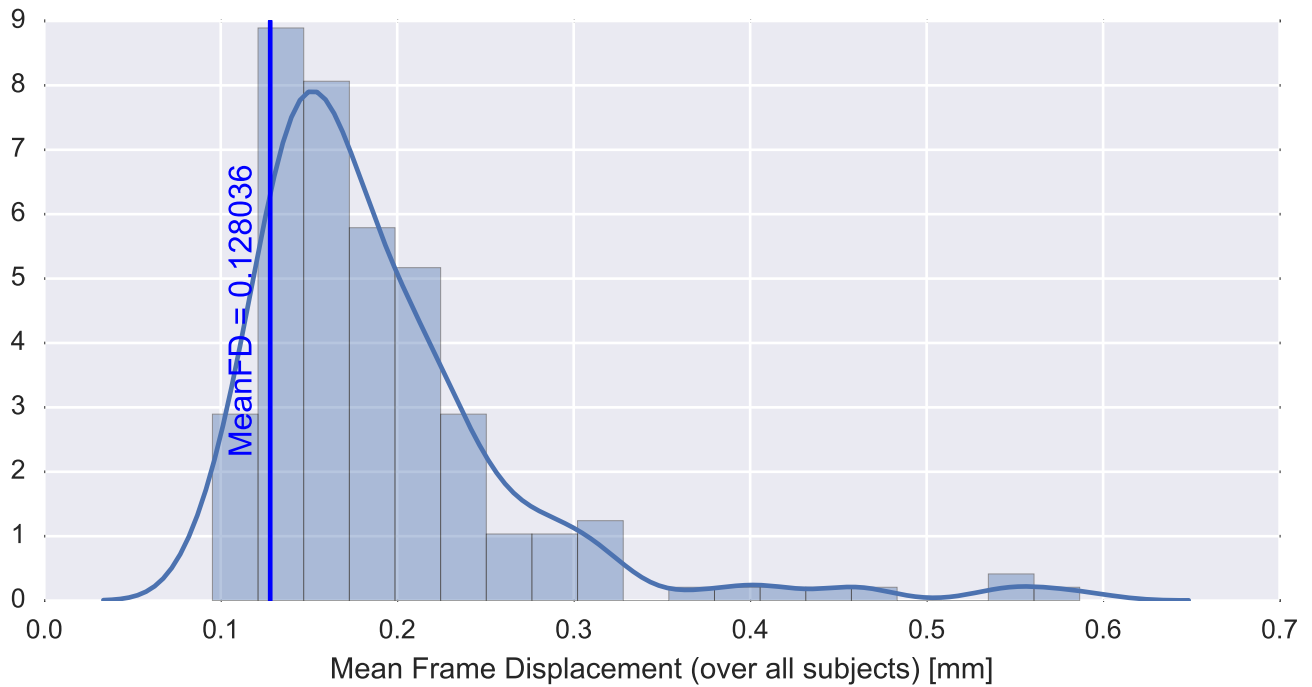

Mean EPI

Brain mask

tSNR

motion

fieldmap correction

coregistration