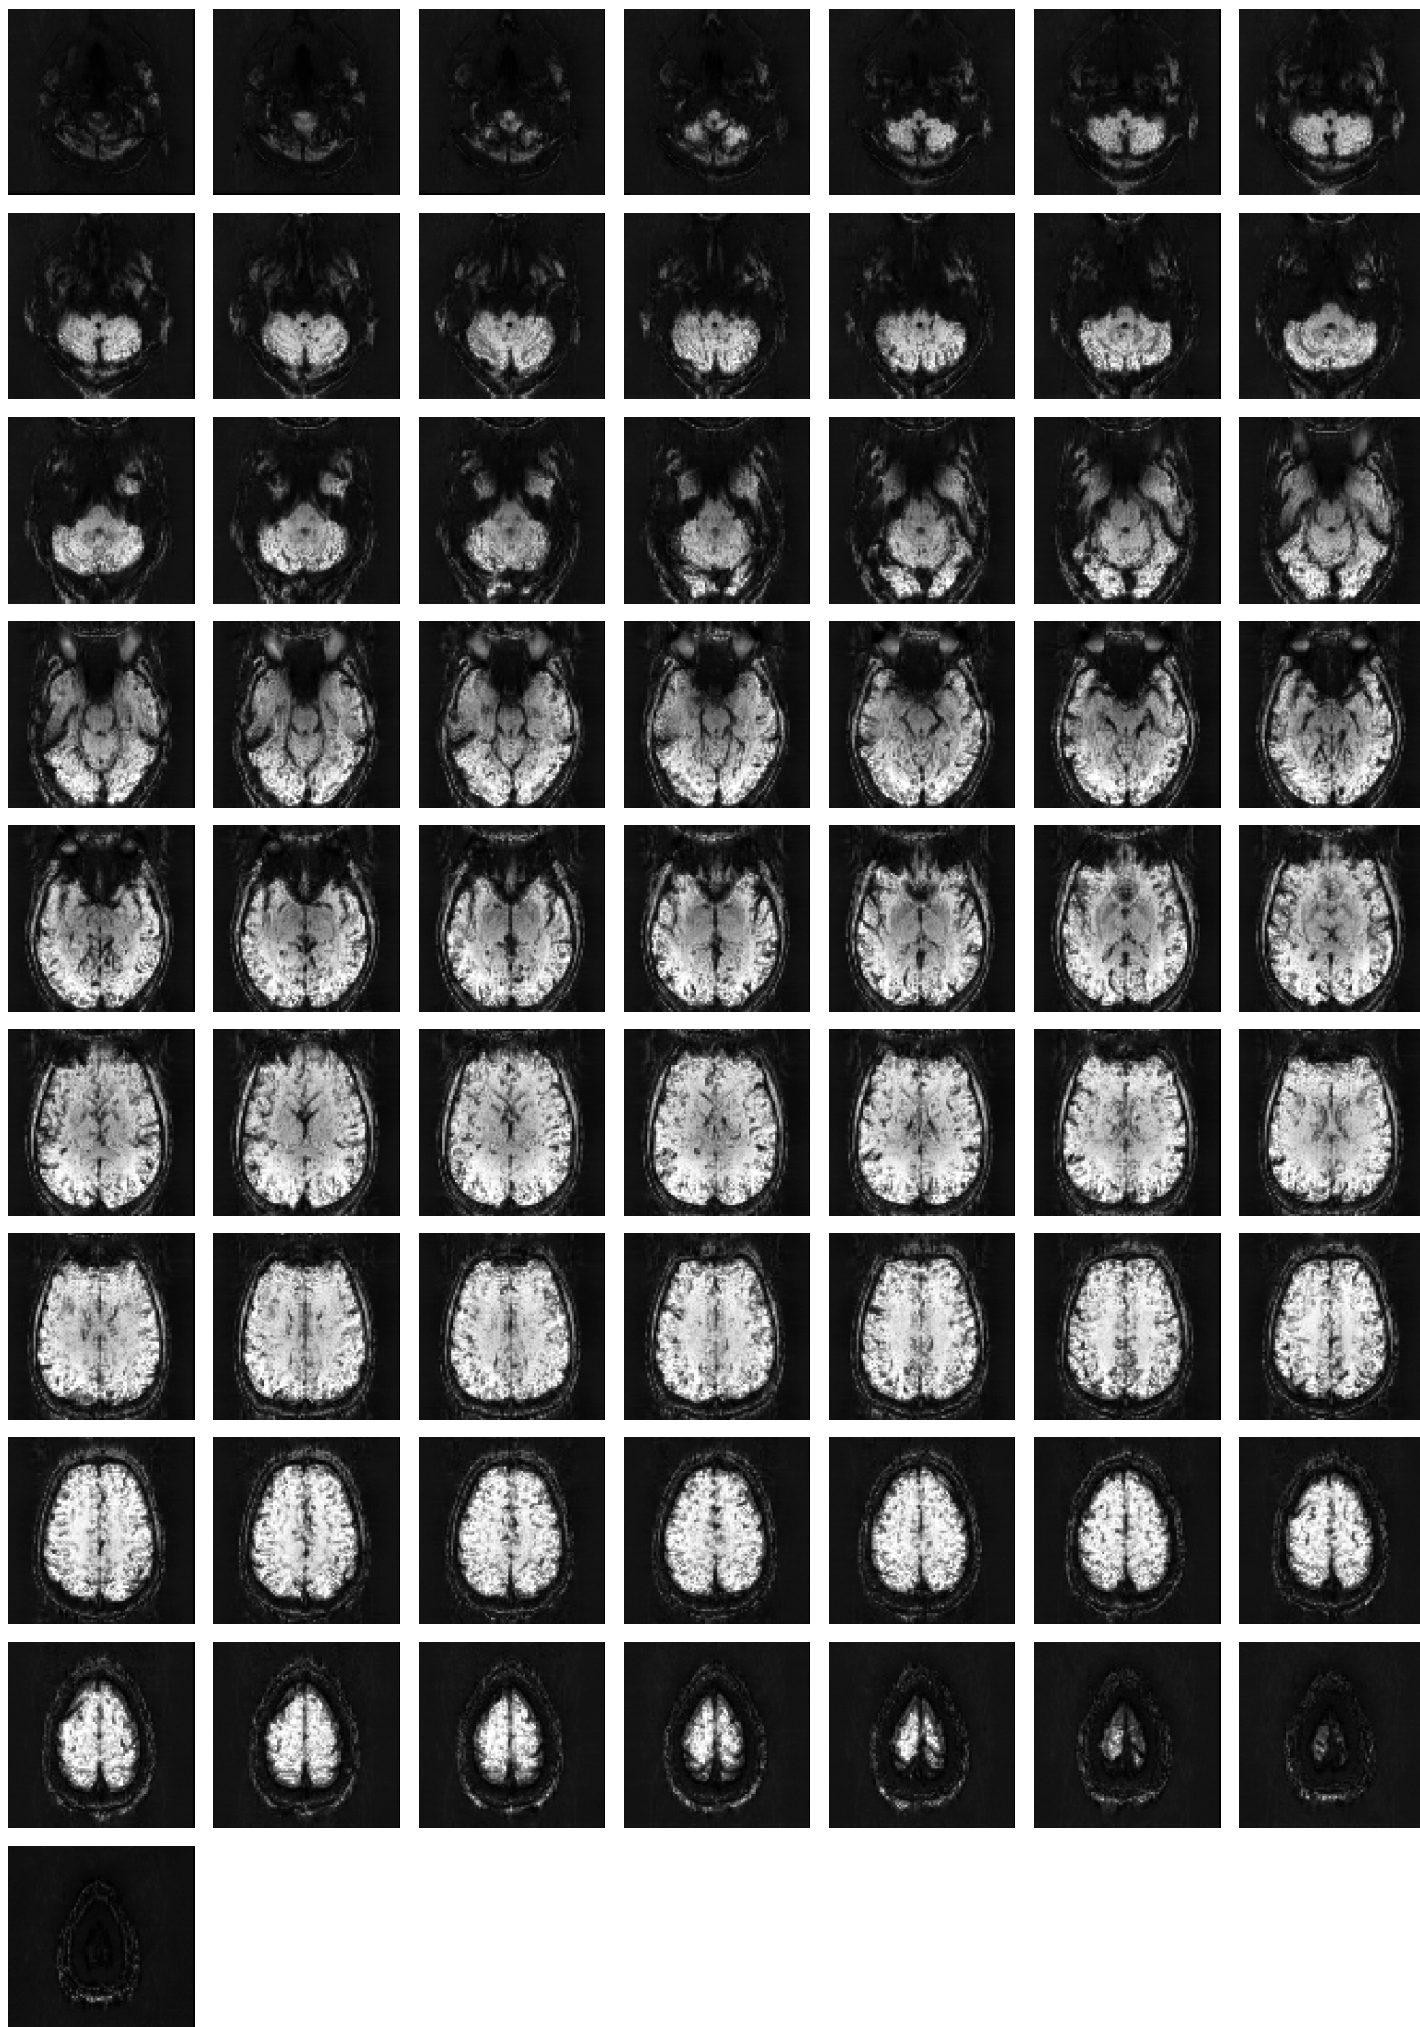

Mean EPI

Brain mask

tSNR

motion

fieldmap correction

coregistration