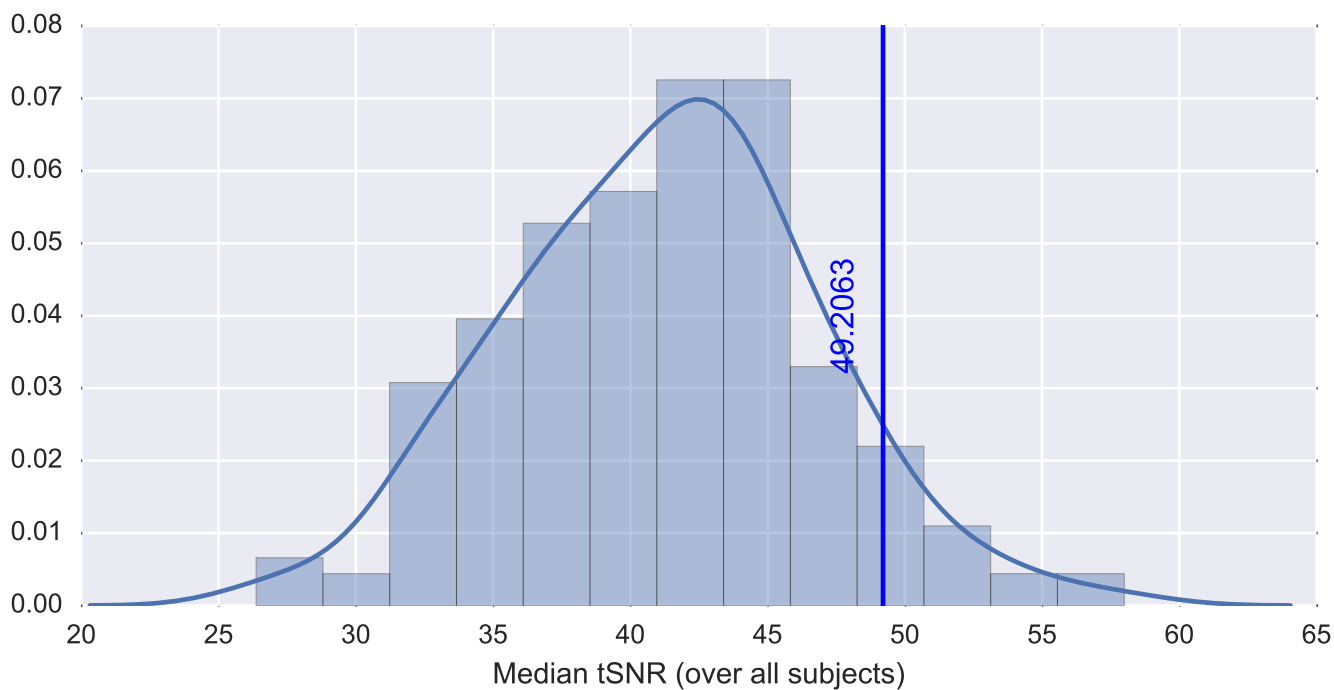

Mean EPI

Brain mask

tSNR

motion

fieldmap correction

coregistration