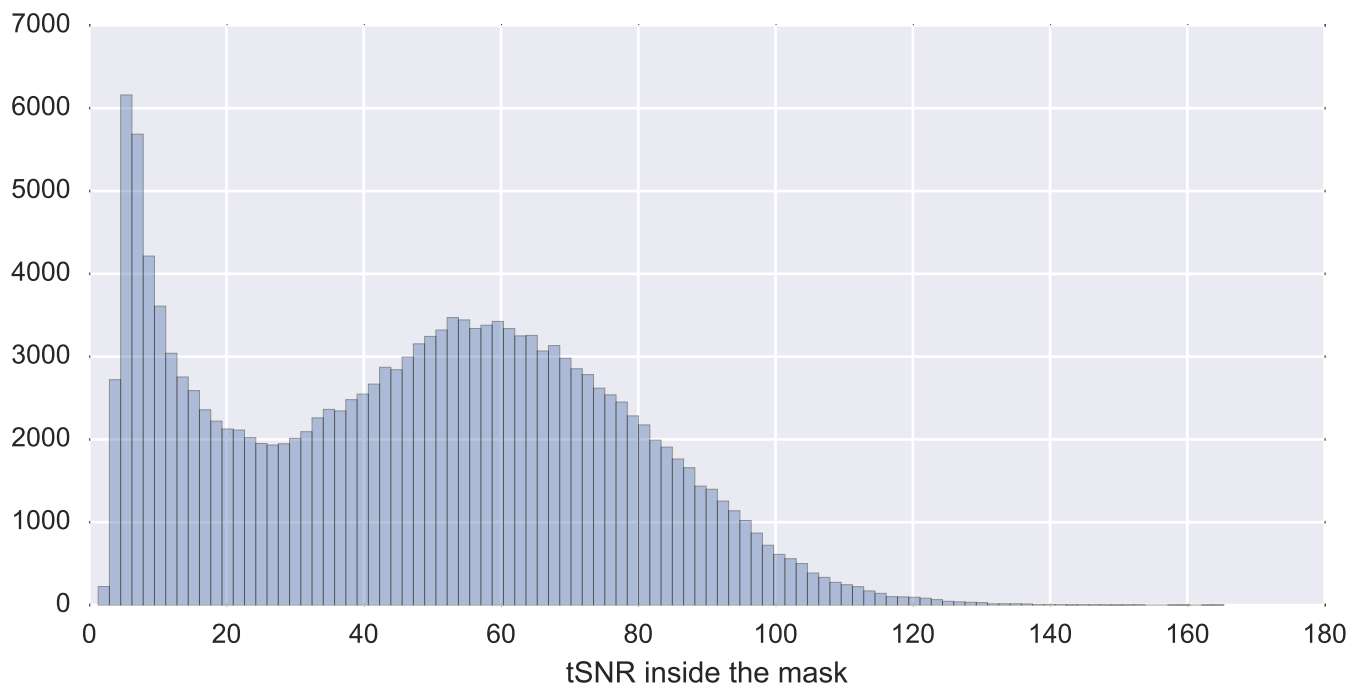

Mean EPI

Brain mask

tSNR

motion

fieldmap correction

coregistration