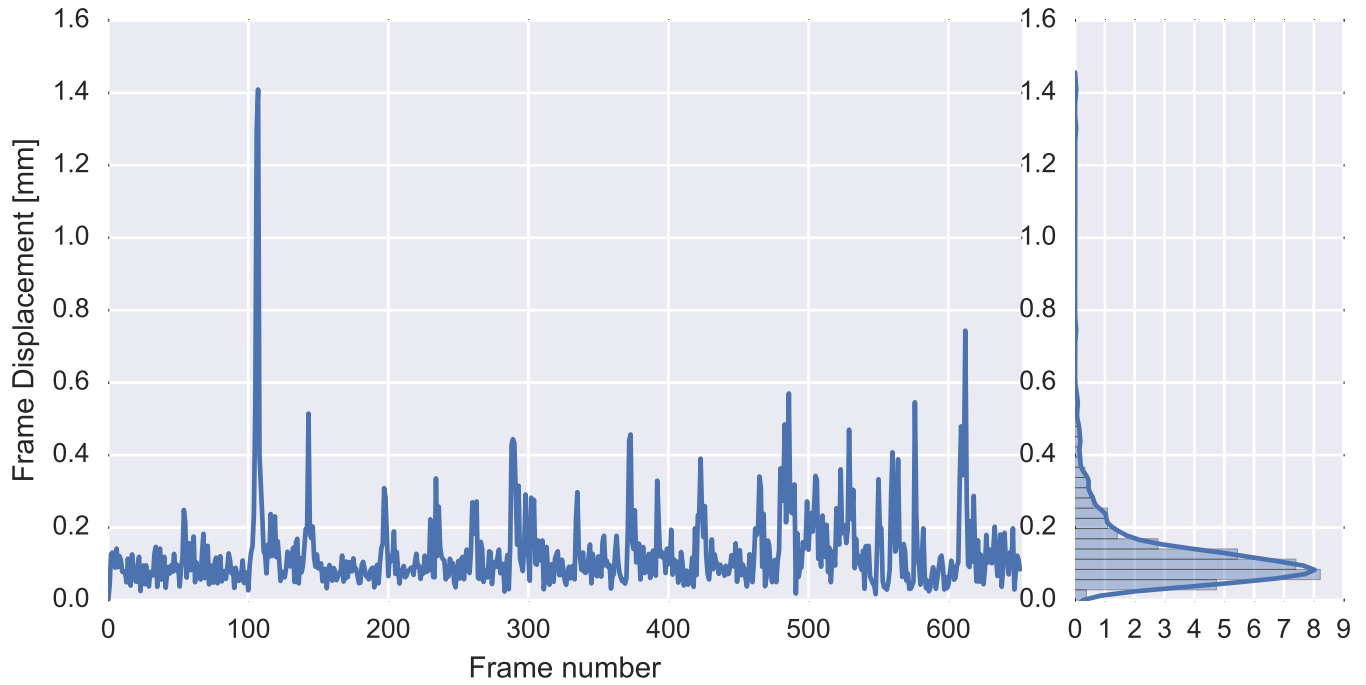

Mean EPI

Brain mask

tSNR

motion

fieldmap correction

coregistration