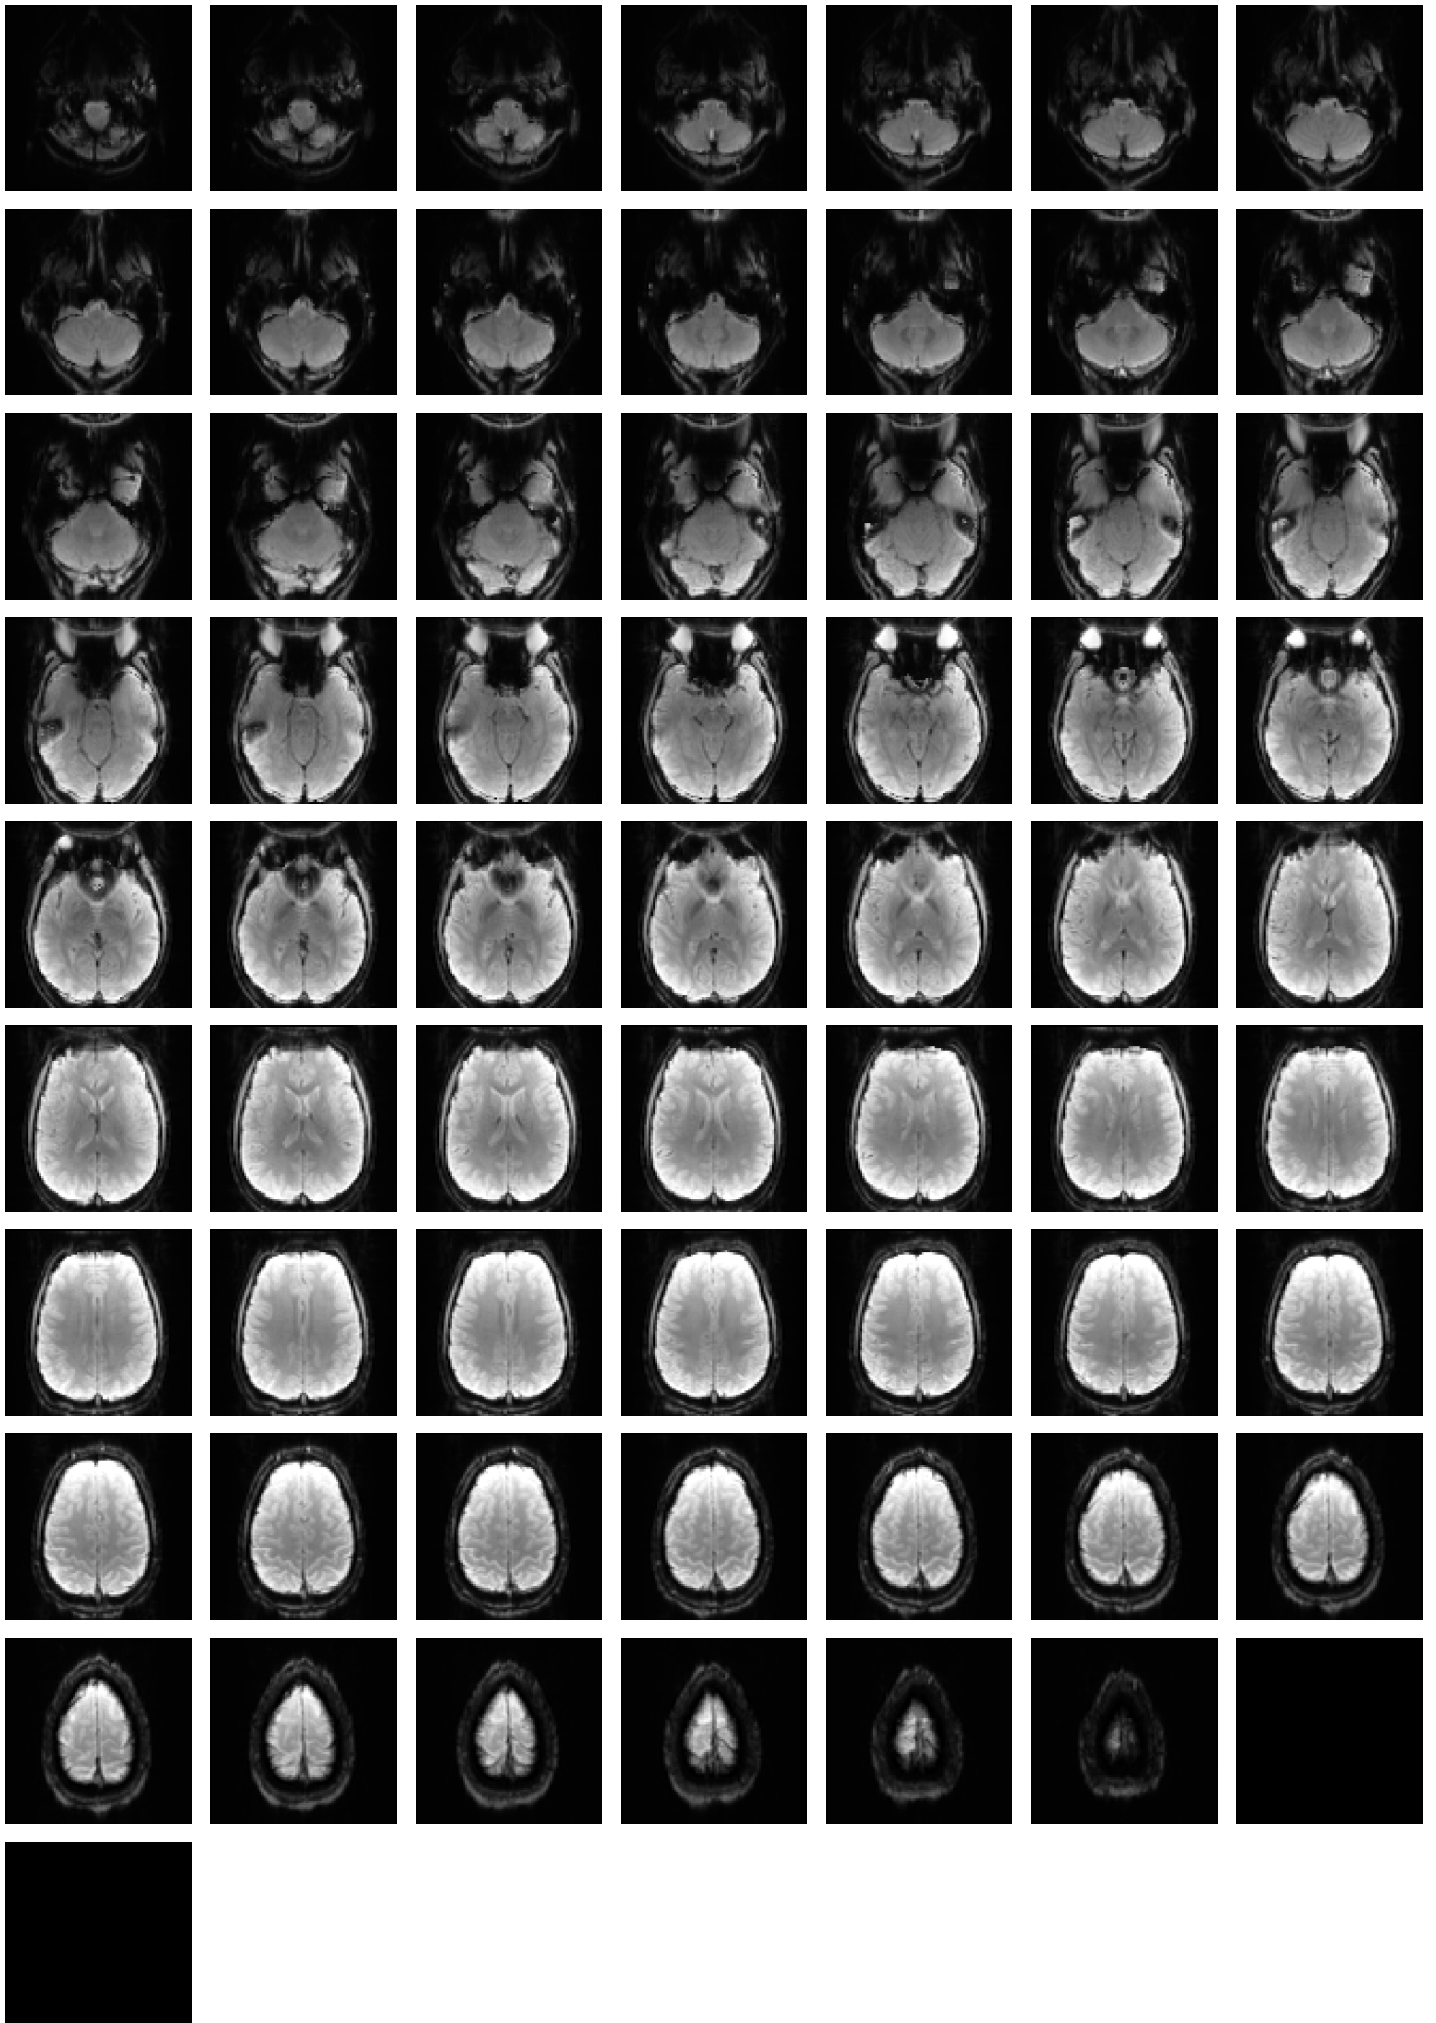

Mean EPI

Brain mask

tSNR

motion

fieldmap correction

coregistration