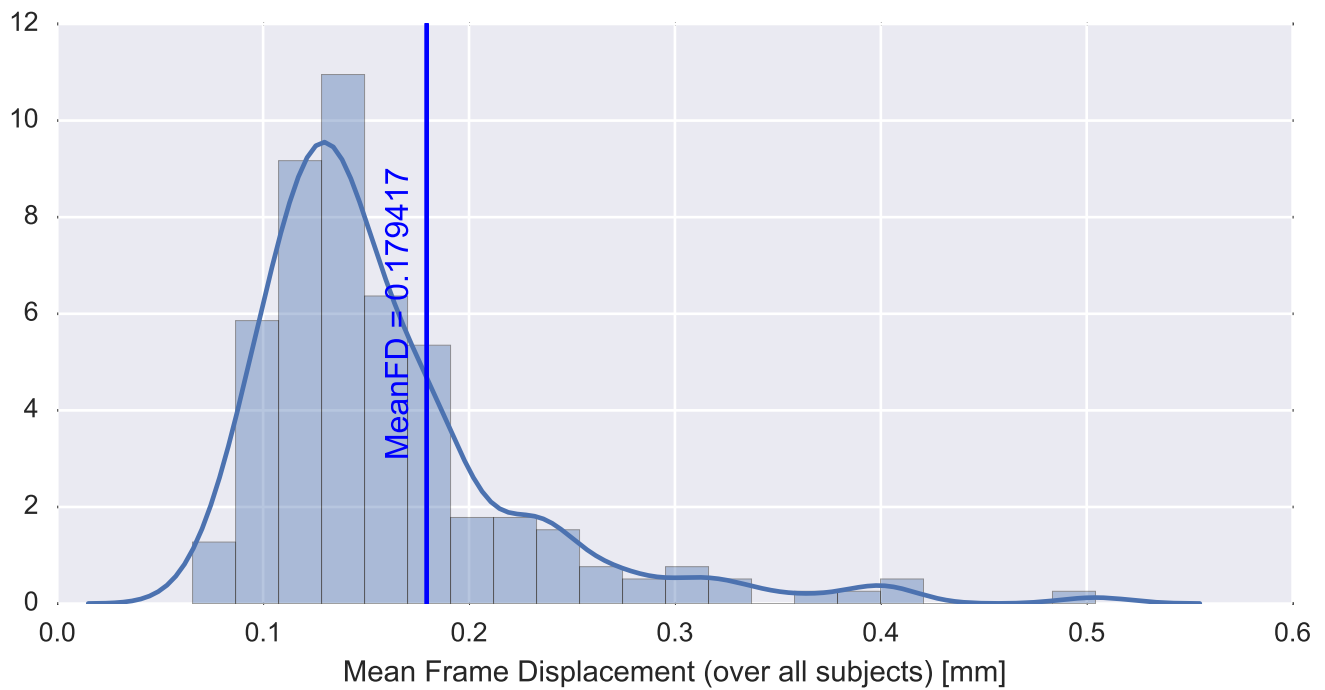

Mean EPI

Brain mask

tSNR

motion

fieldmap correction

coregistration