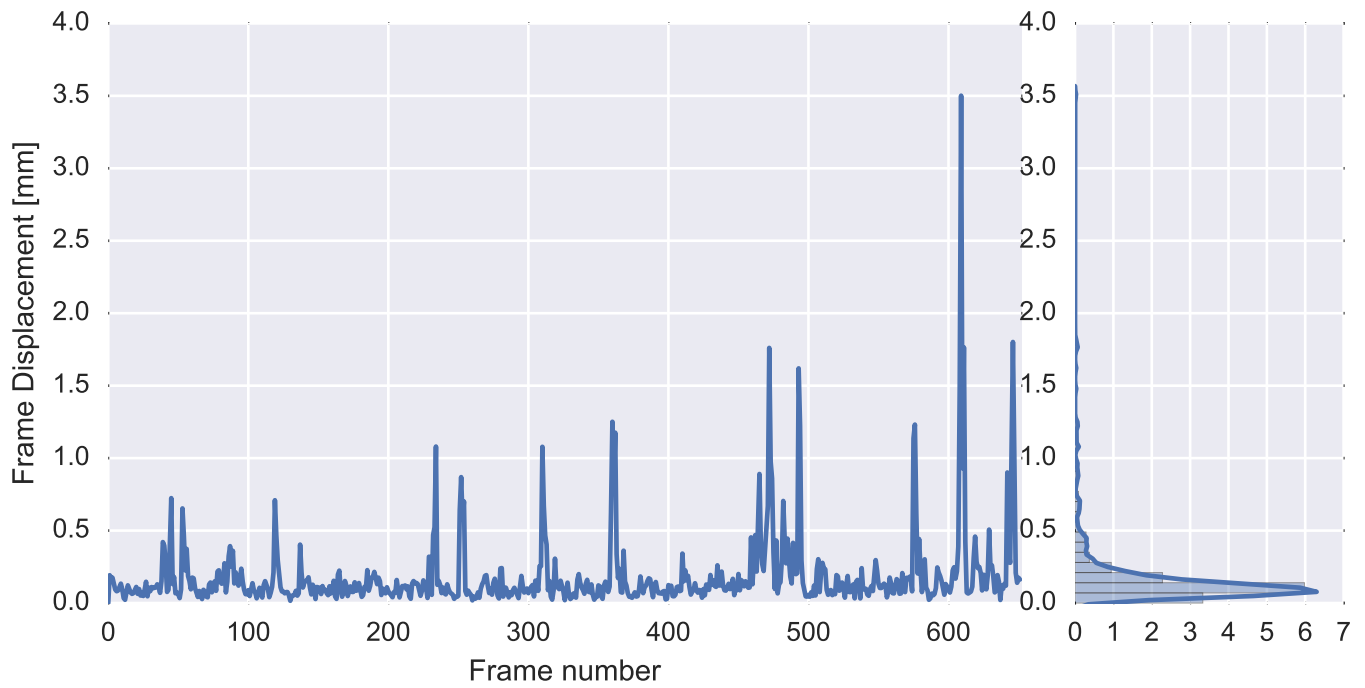

Mean EPI

Brain mask

tSNR

motion

fieldmap correction

coregistration