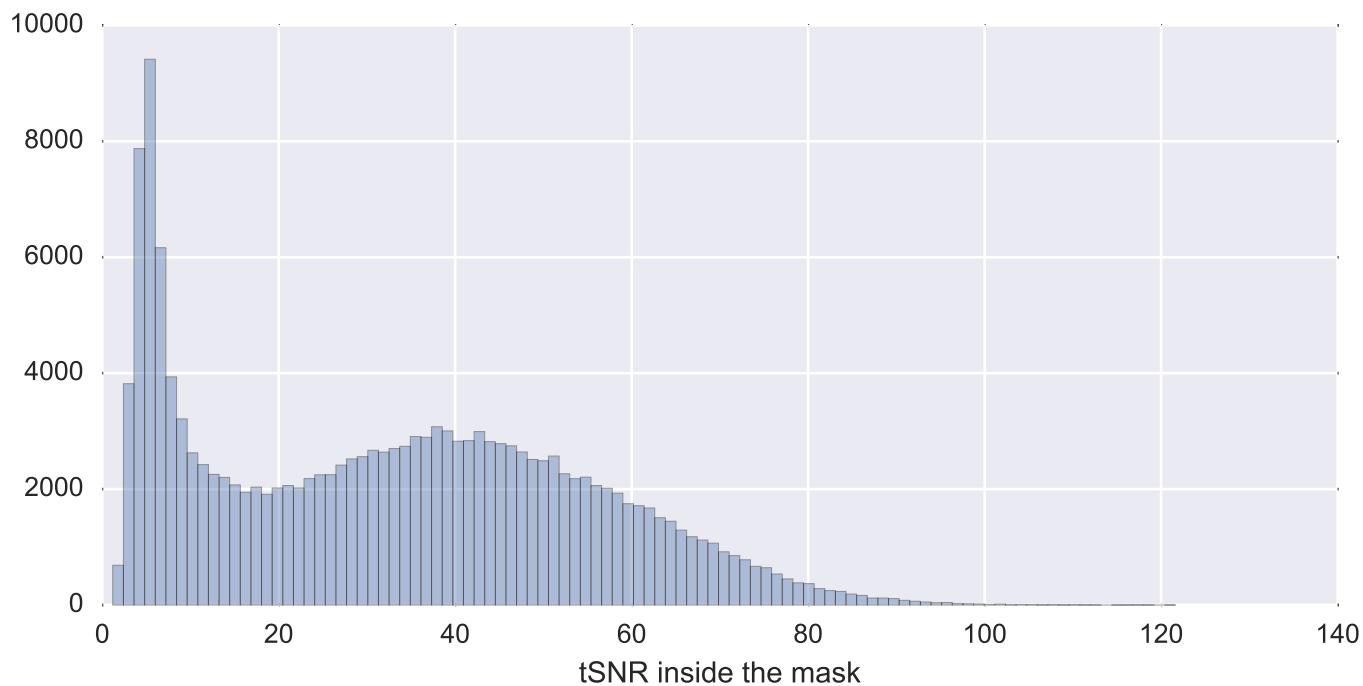

Mean EPI

Brain mask

tSNR

motion

fieldmap correction

coregistration