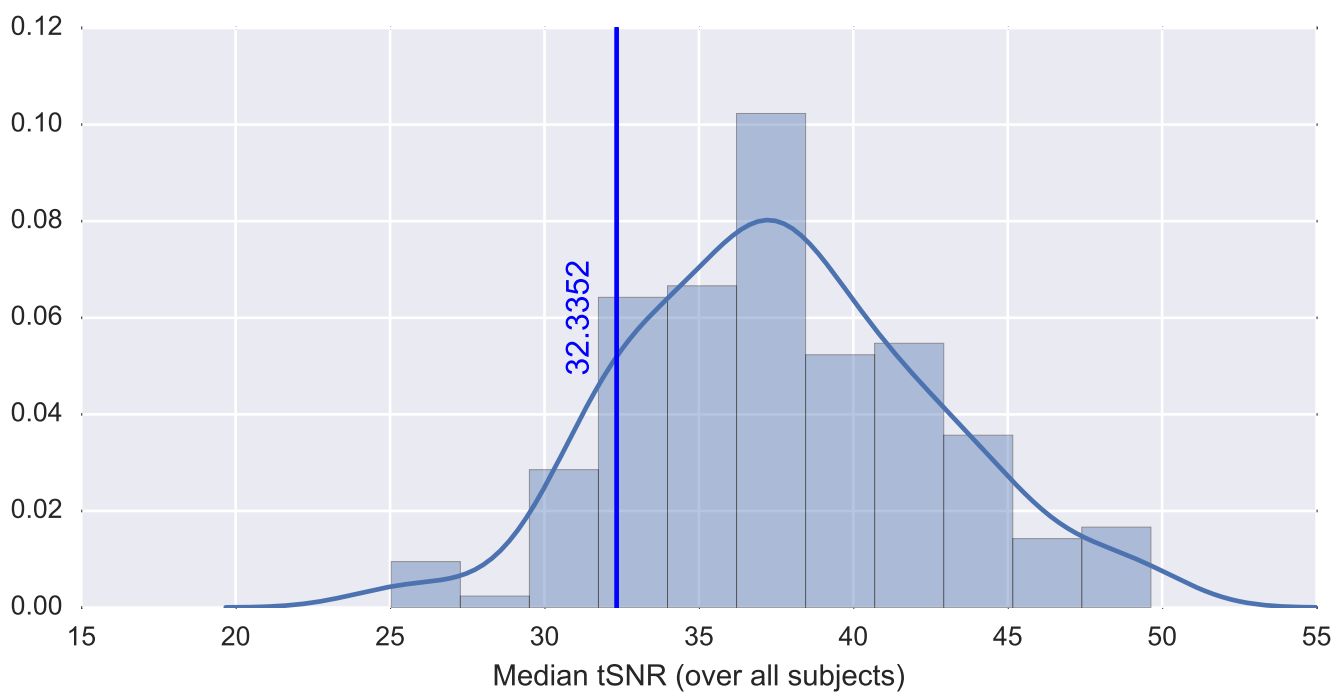

Mean EPI

Brain mask

tSNR

motion

fieldmap correction

coregistration