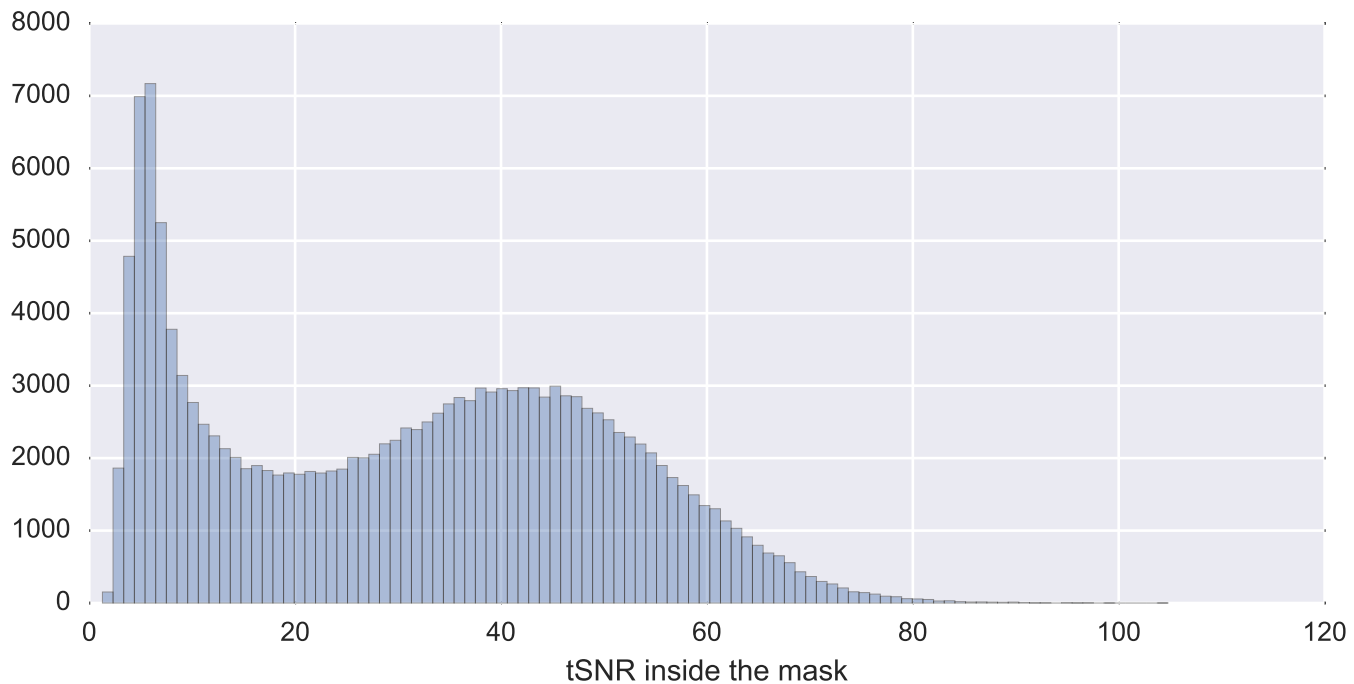

Mean EPI

Brain mask

tSNR

motion

fieldmap correction

coregistration