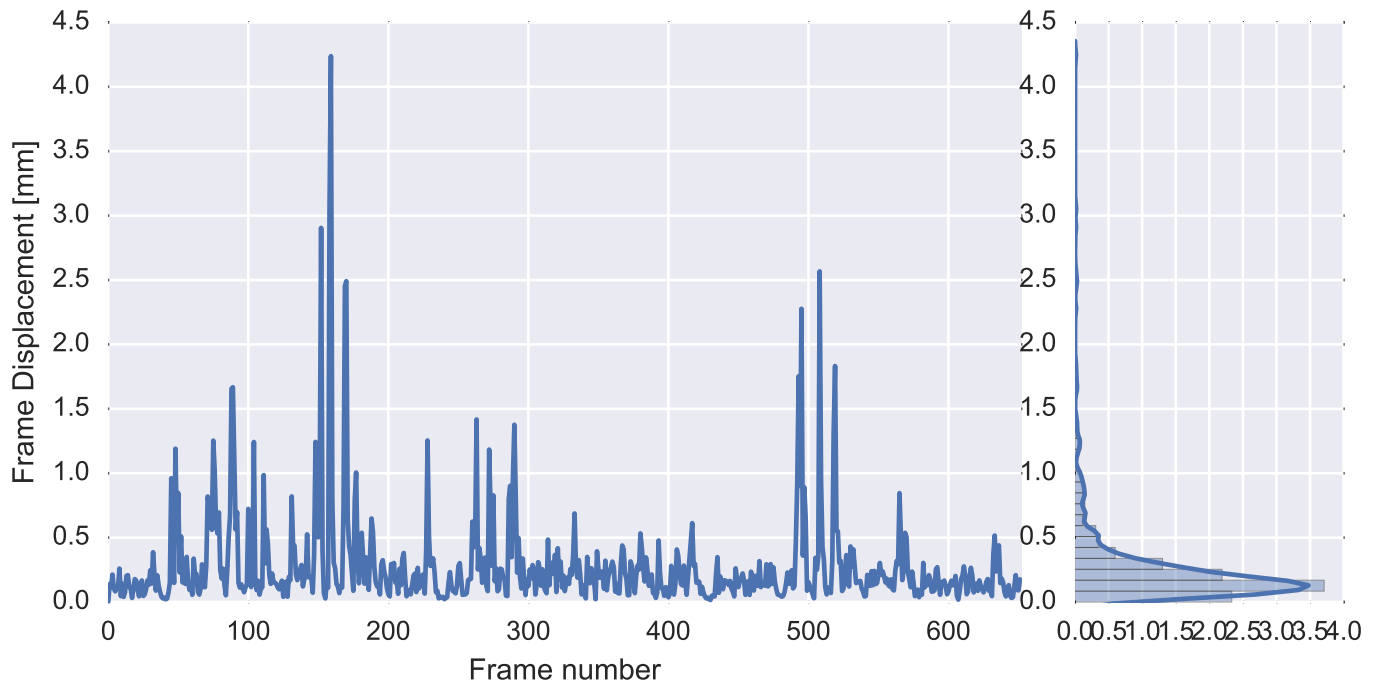

Mean EPI

Brain mask

tSNR

motion

fieldmap correction

coregistration