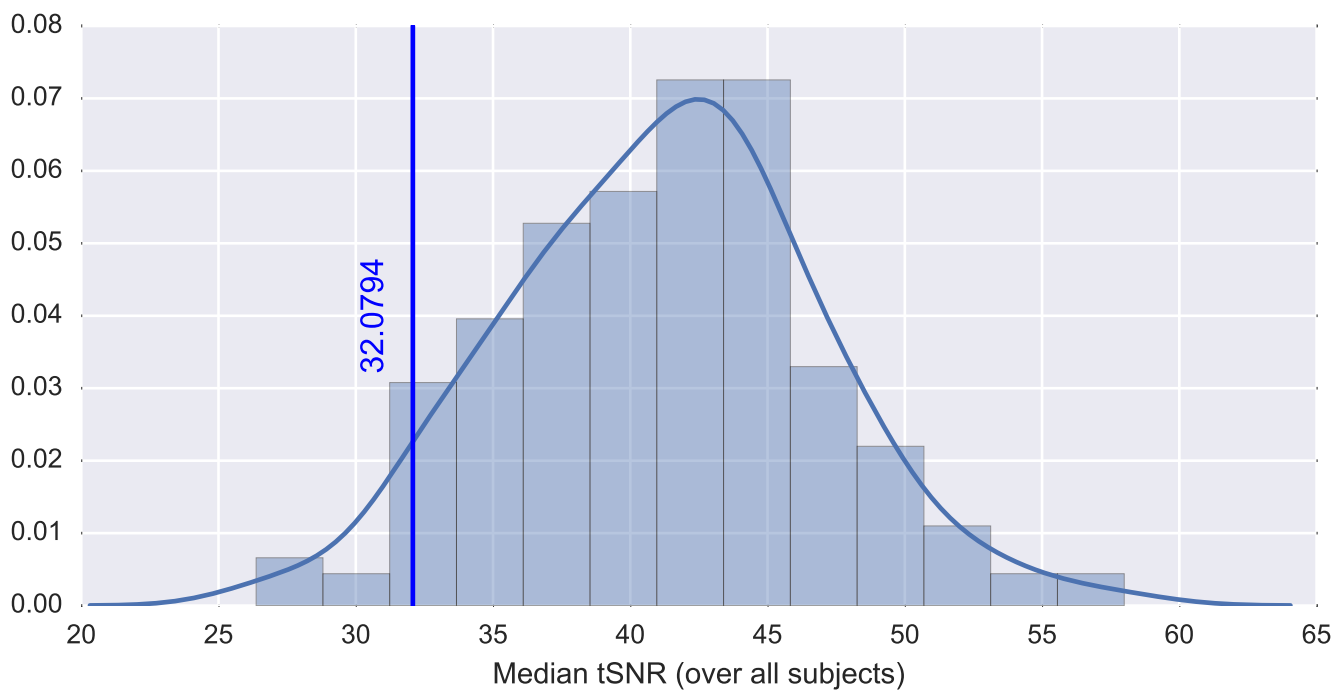

Mean EPI

Brain mask

tSNR

motion

fieldmap correction

coregistration