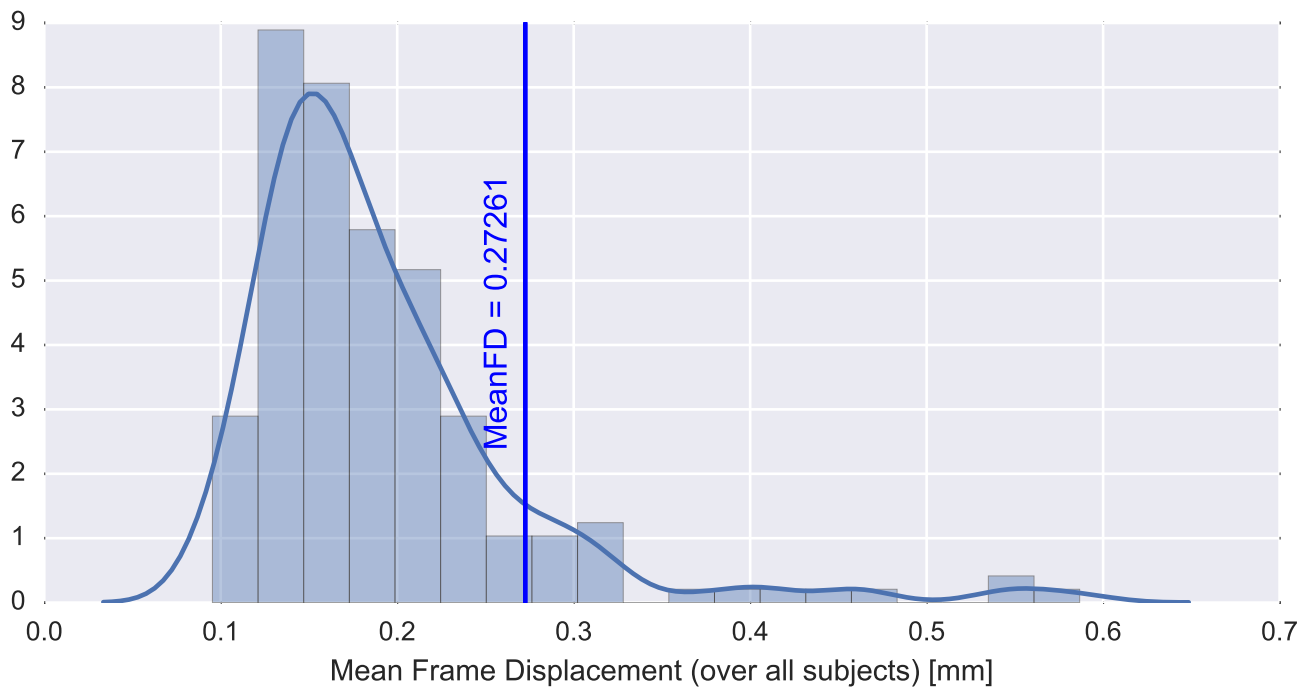

Mean EPI

Brain mask

tSNR

motion

fieldmap correction

coregistration