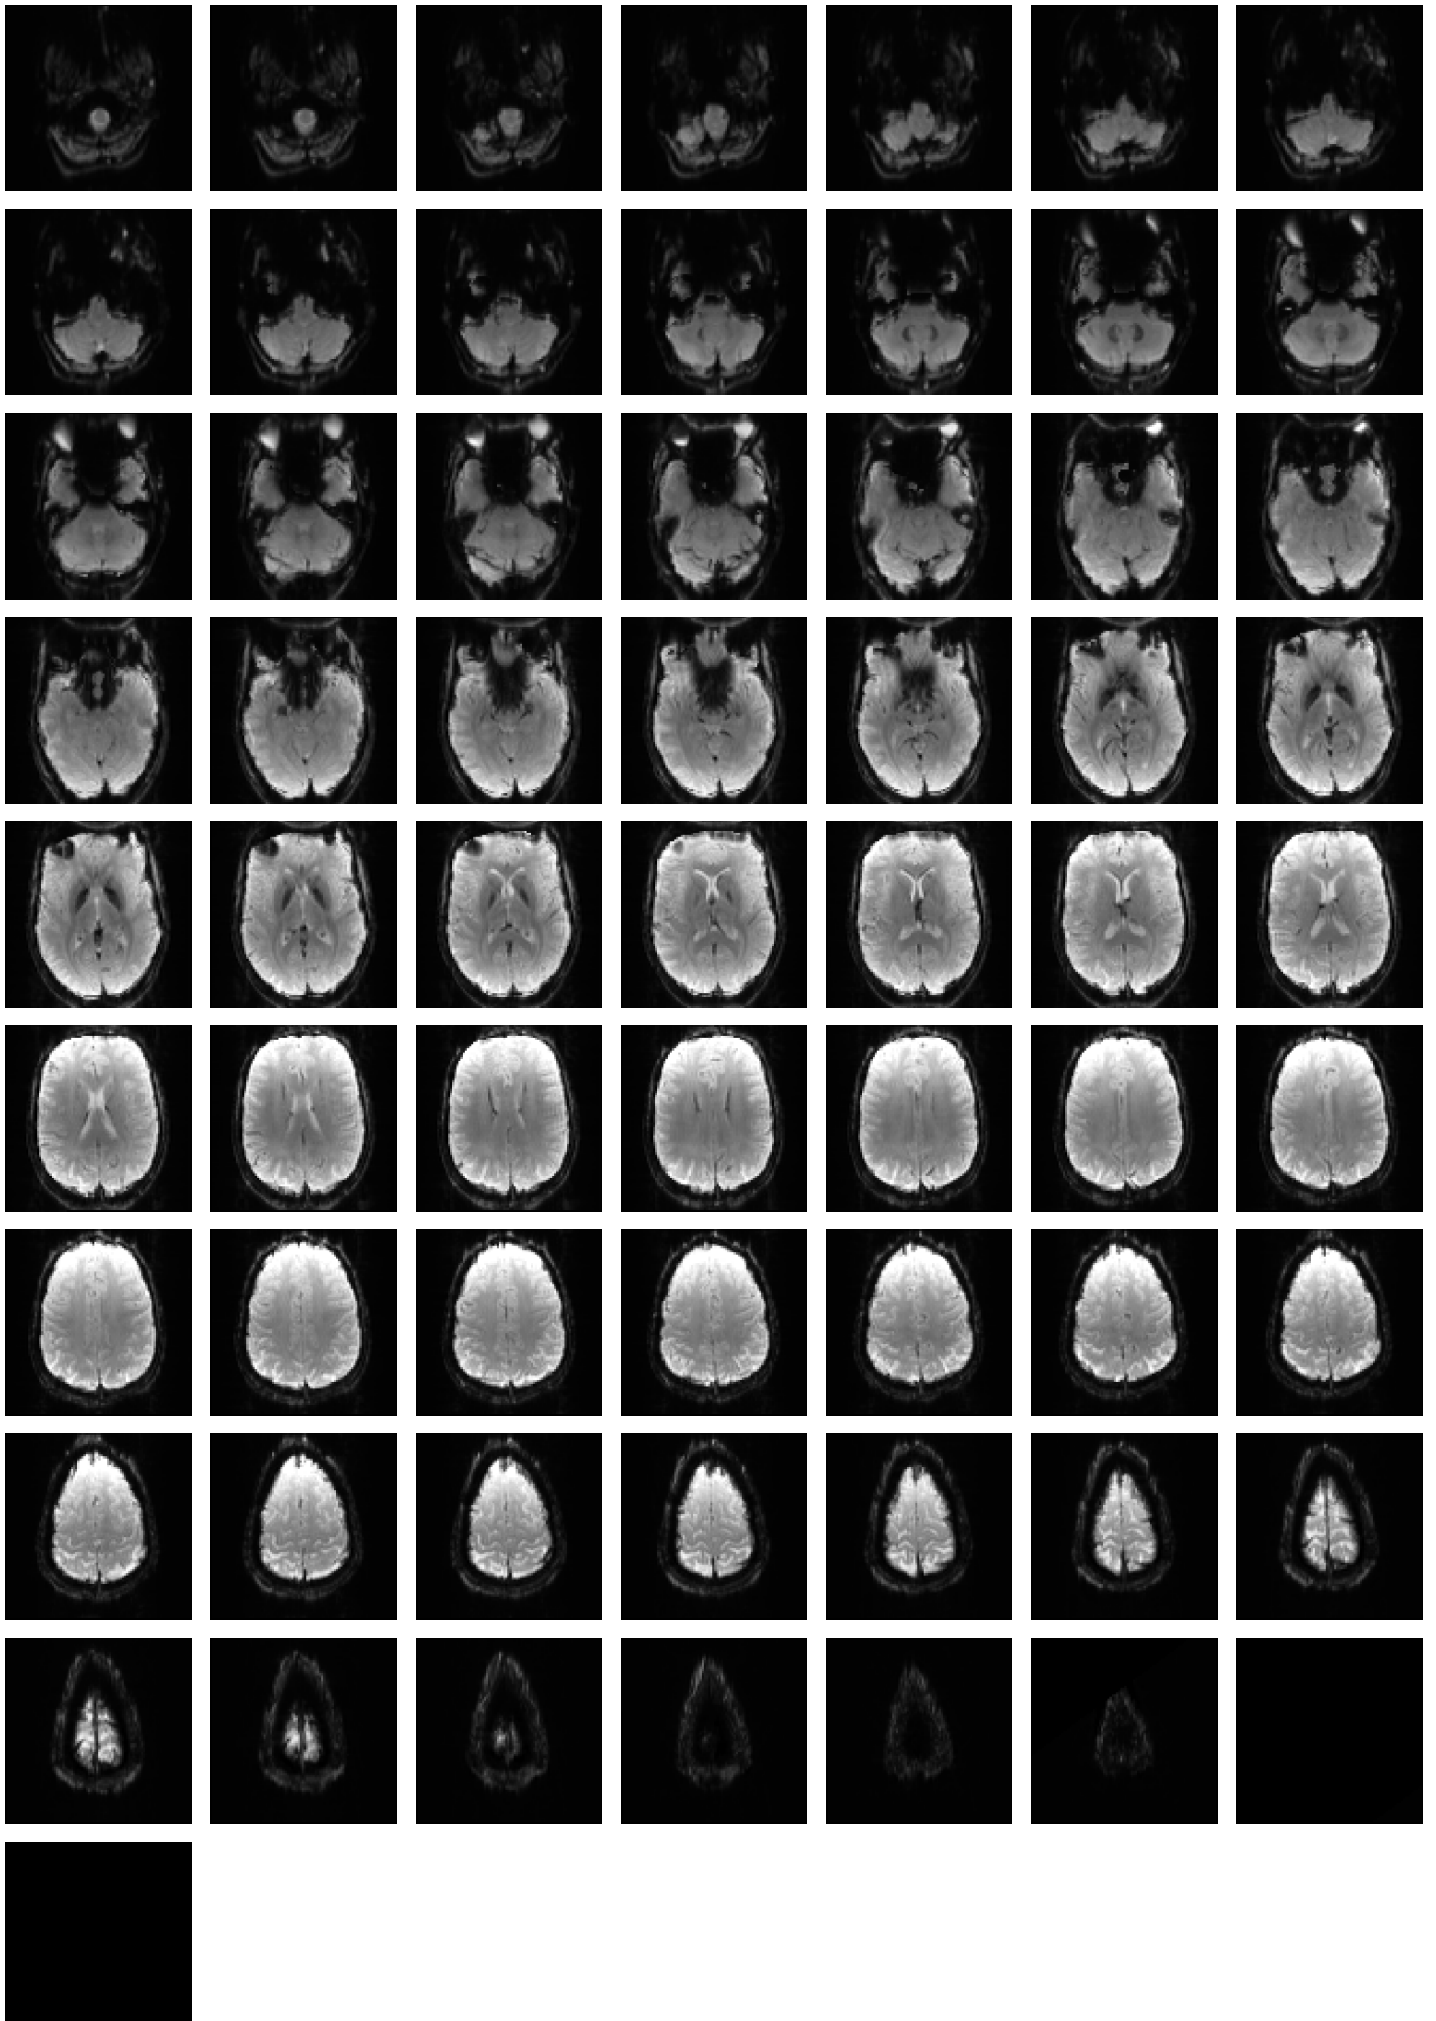

Mean EPI

Brain mask

tSNR

motion

fieldmap correction

coregistration