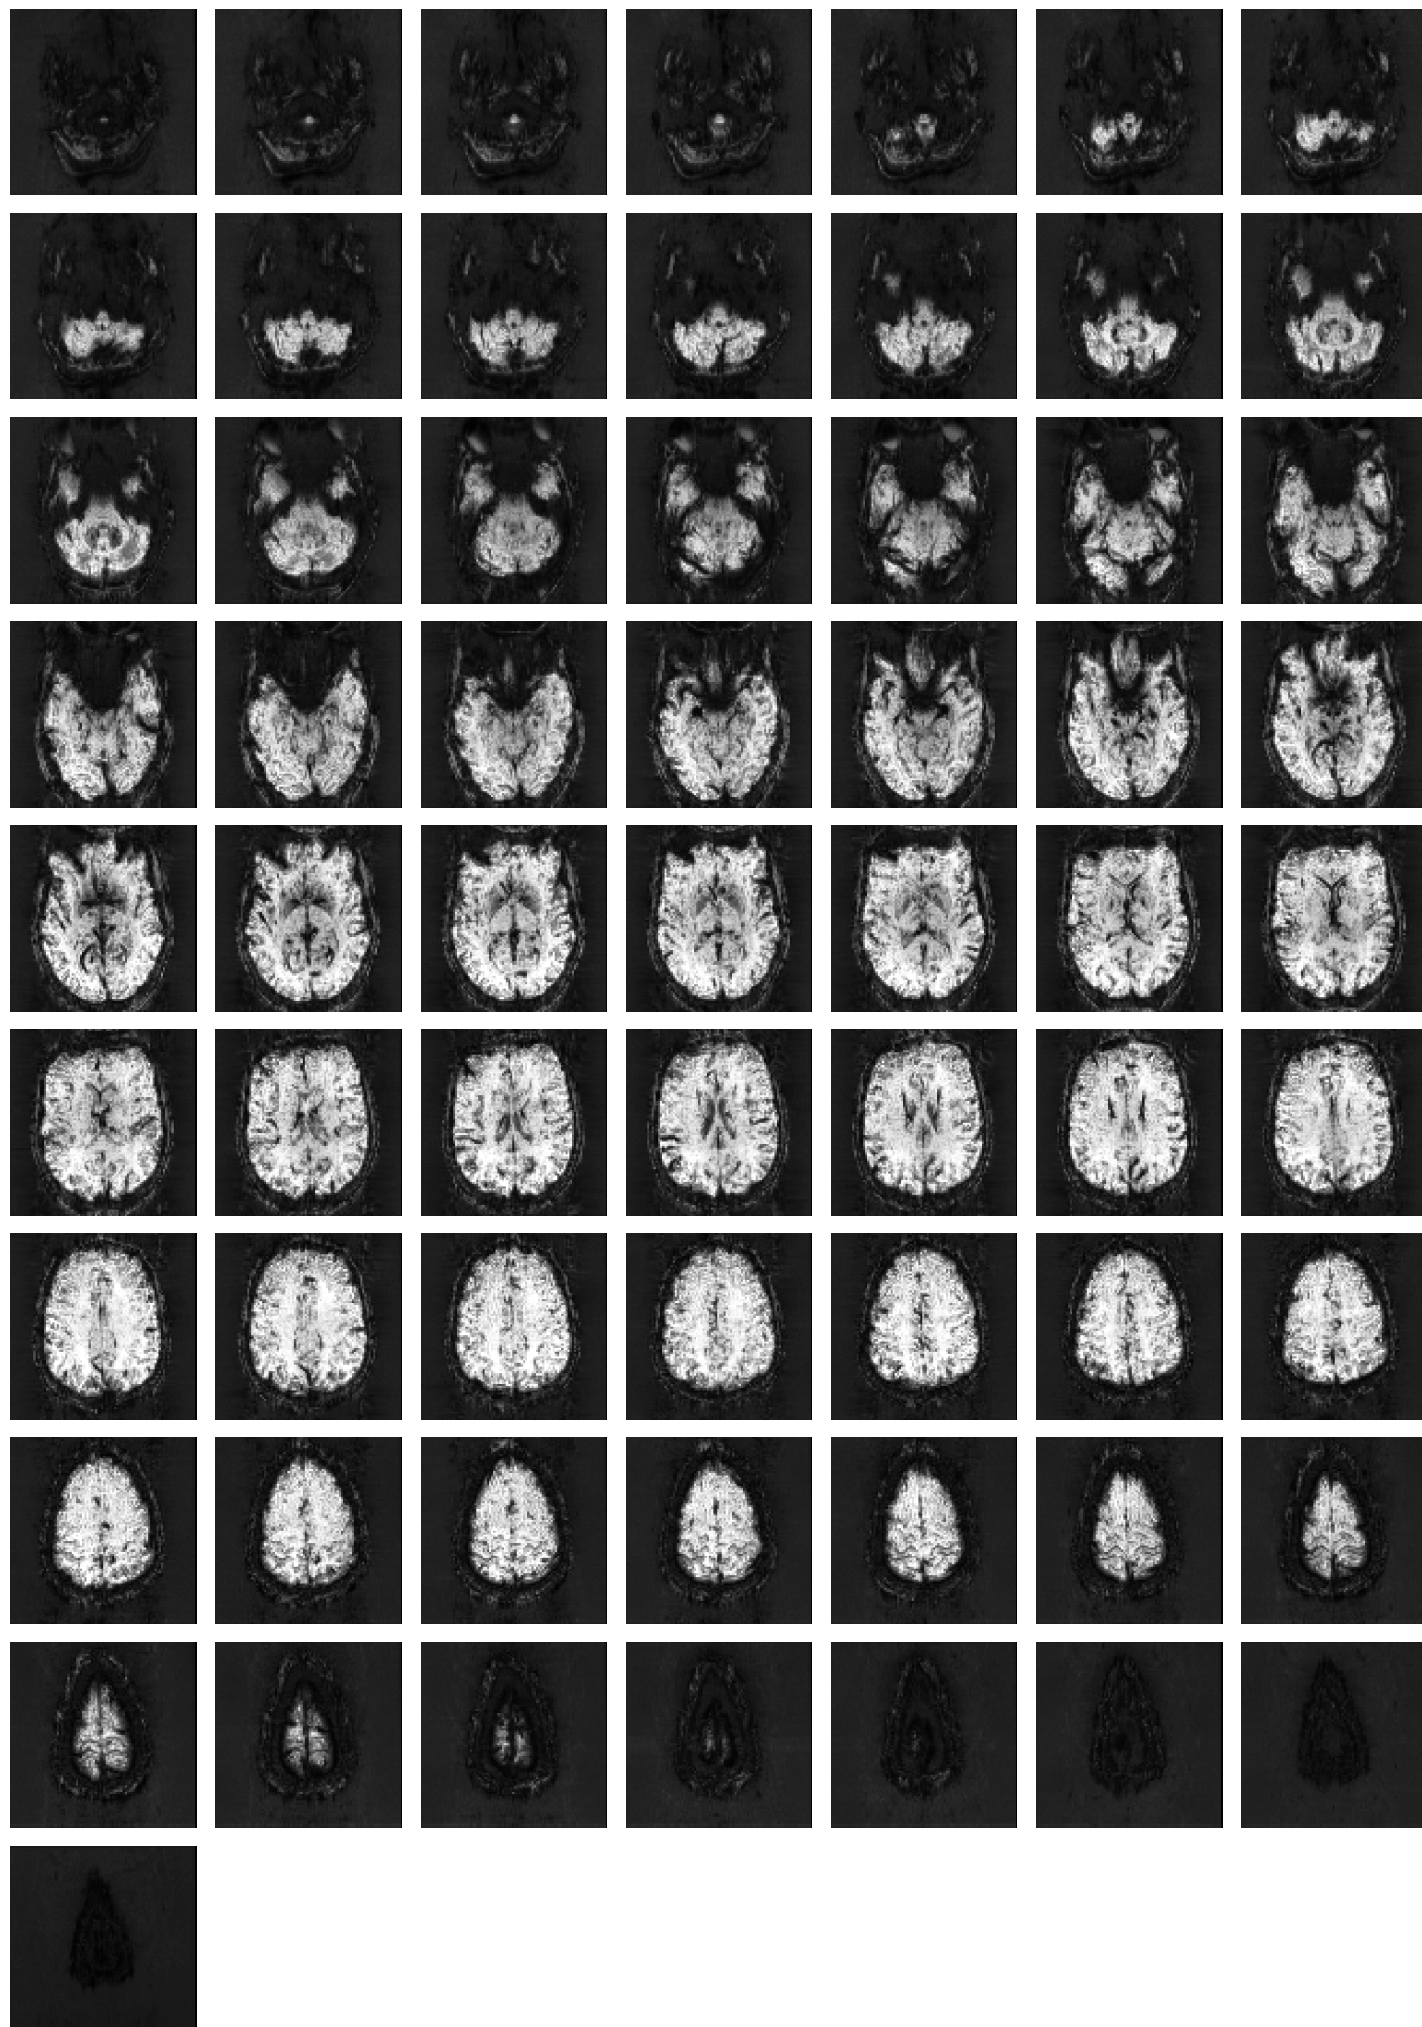

Mean EPI

Brain mask

tSNR

motion

fieldmap correction

coregistration