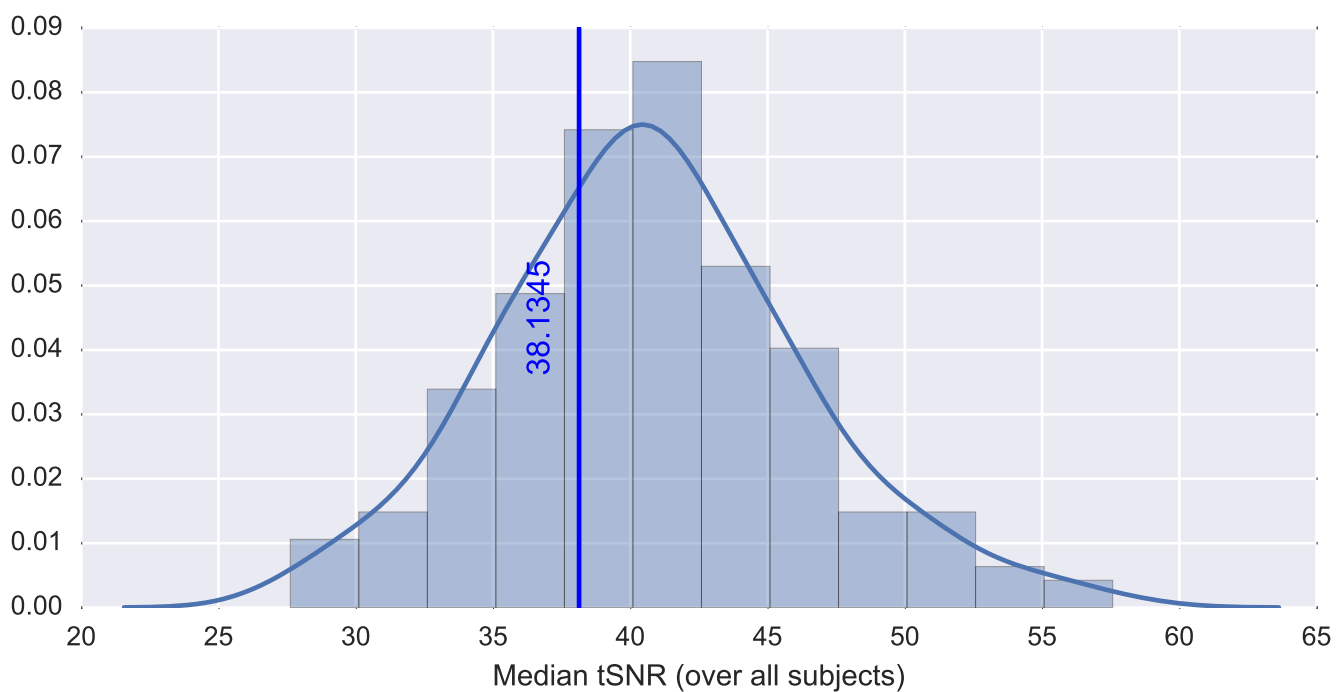

Mean EPI

Brain mask

tSNR

motion

fieldmap correction

coregistration