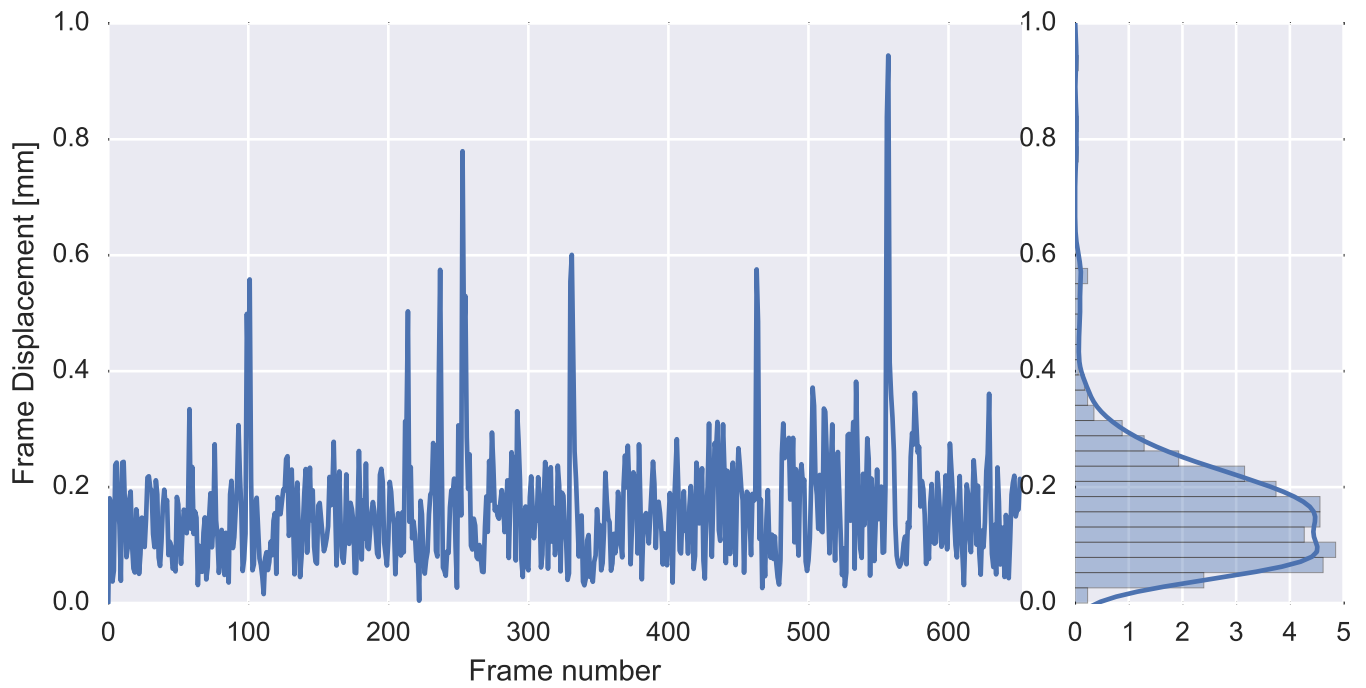

Mean EPI

Brain mask

tSNR

motion

fieldmap correction

coregistration