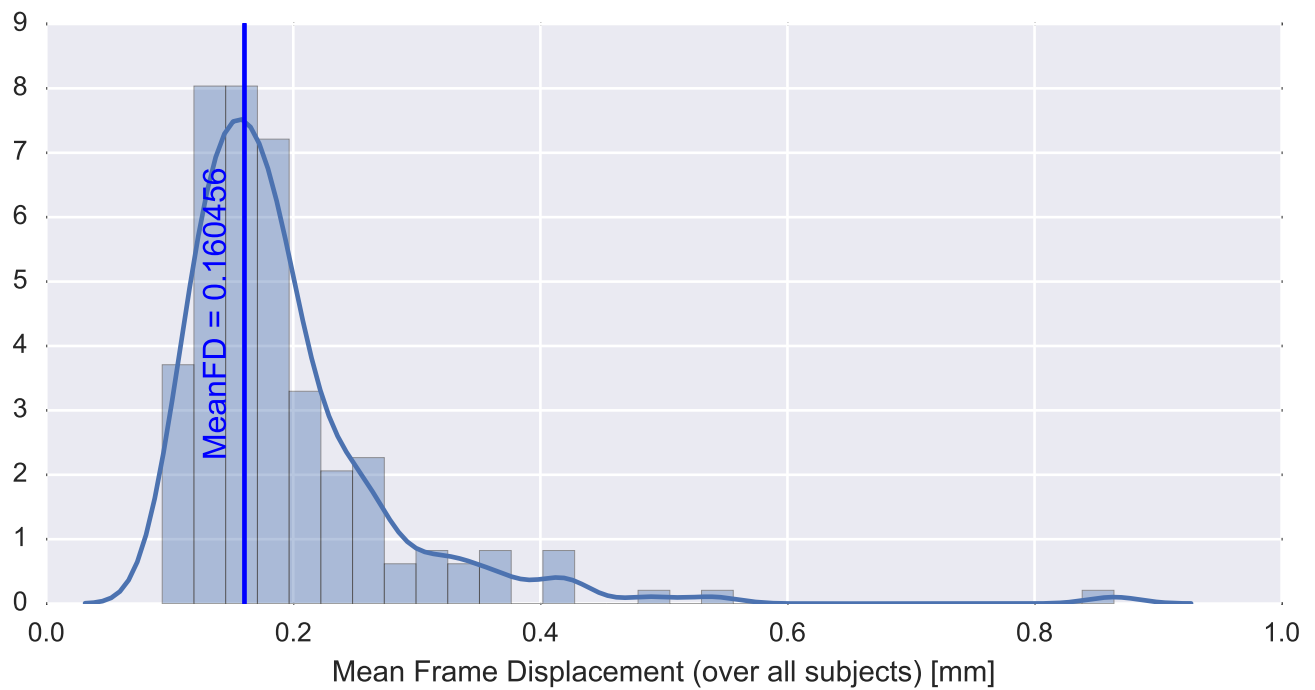

Mean EPI

Brain mask

tSNR

motion

fieldmap correction

coregistration