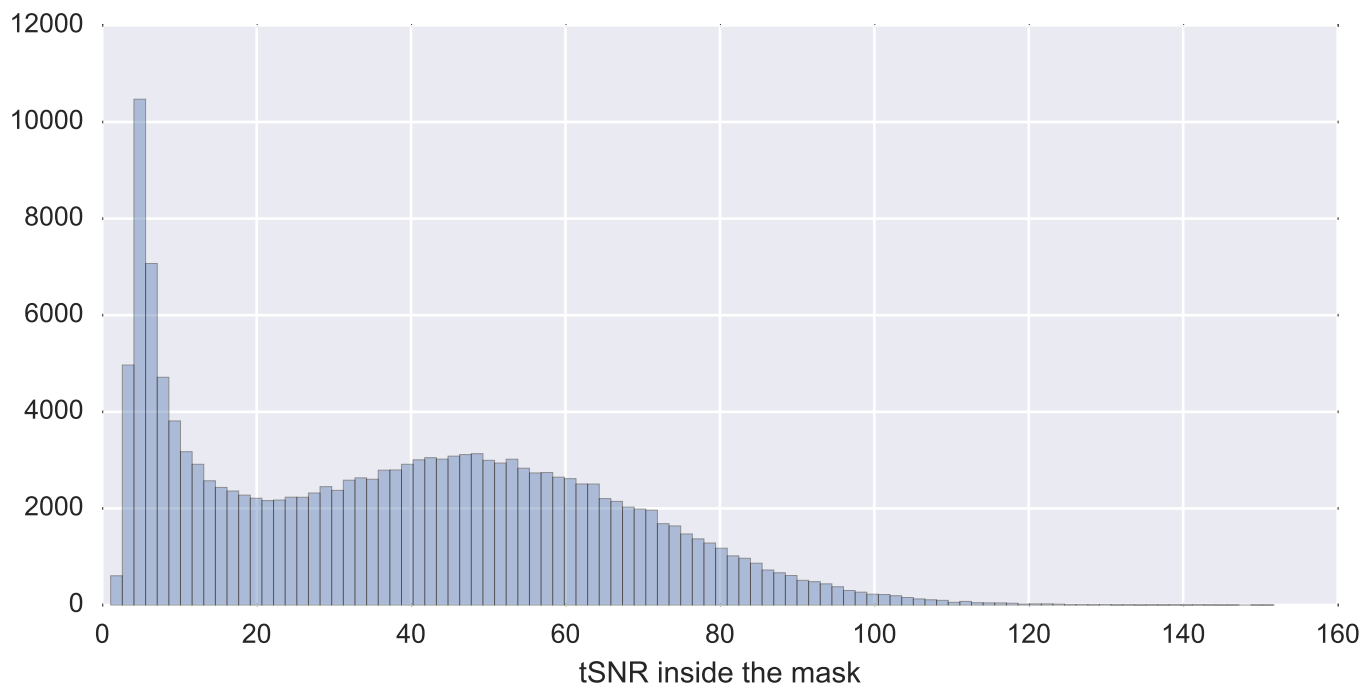

Mean EPI

Brain mask

tSNR

motion

fieldmap correction

coregistration