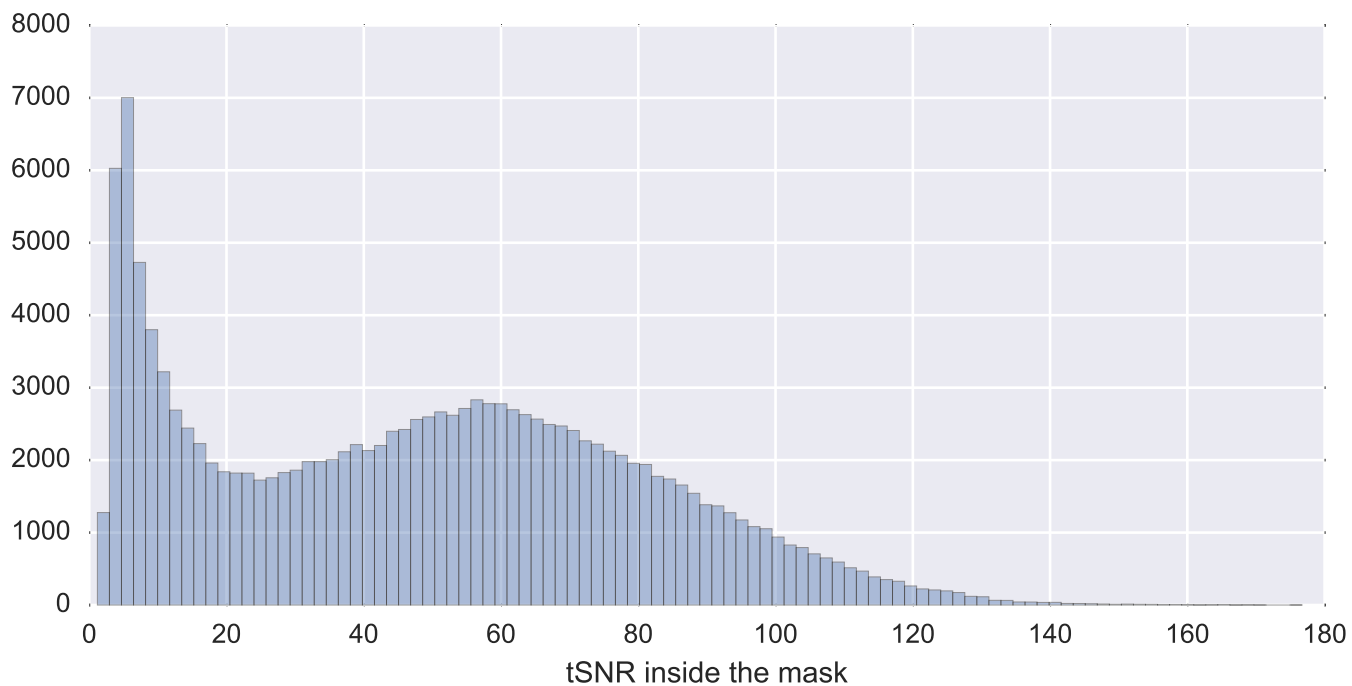

Mean EPI

Brain mask

tSNR

motion

fieldmap correction

coregistration