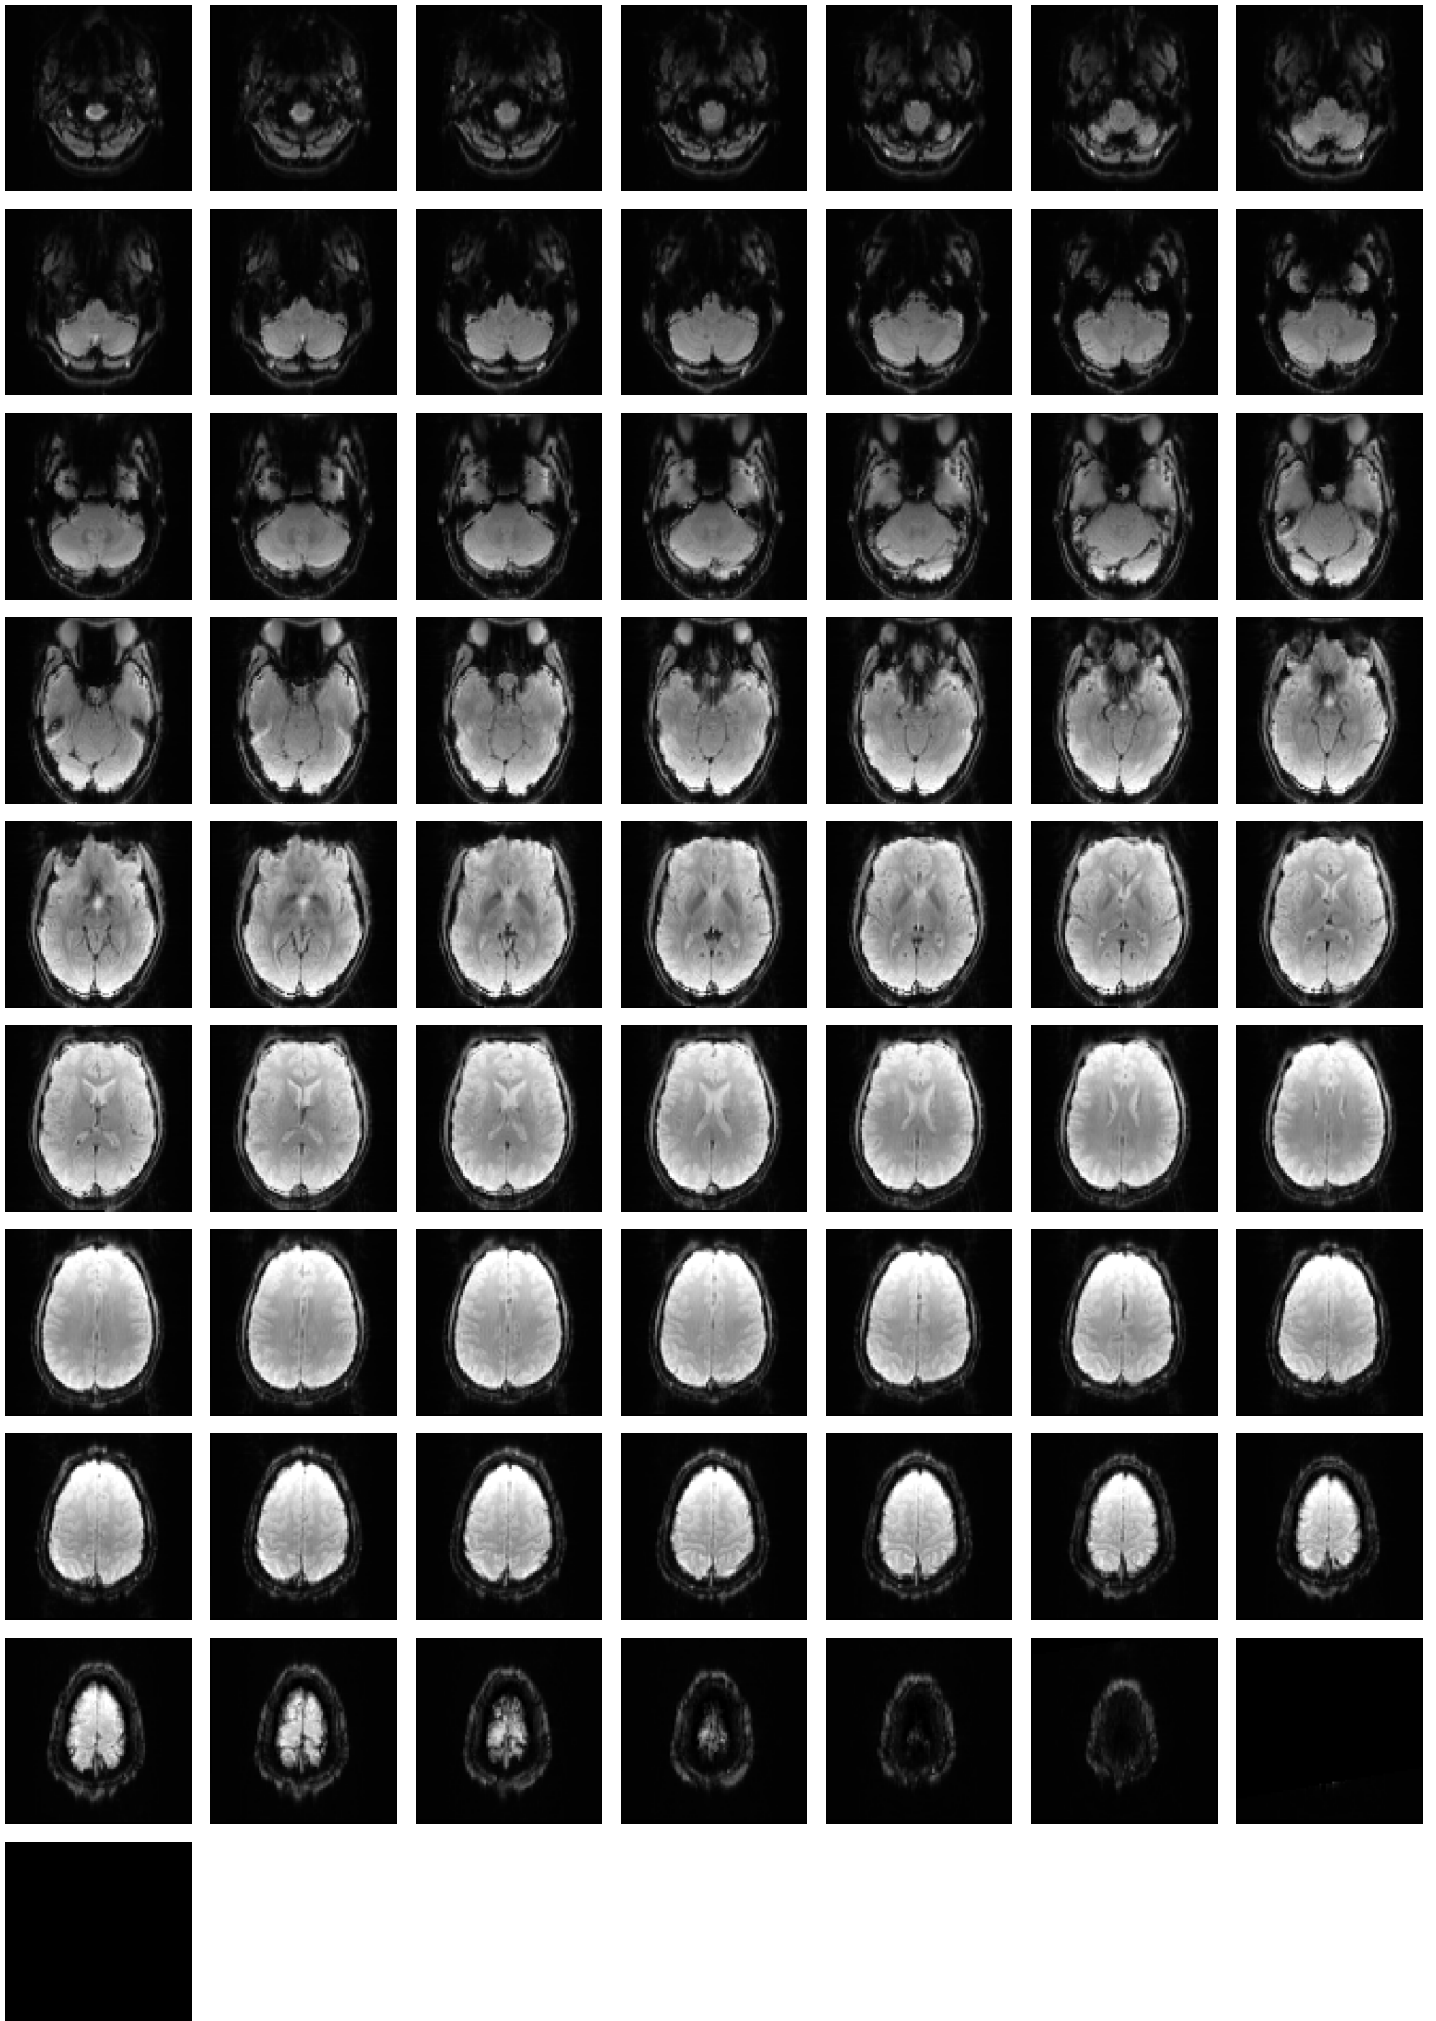

Mean EPI

Brain mask

tSNR

motion

fieldmap correction

coregistration