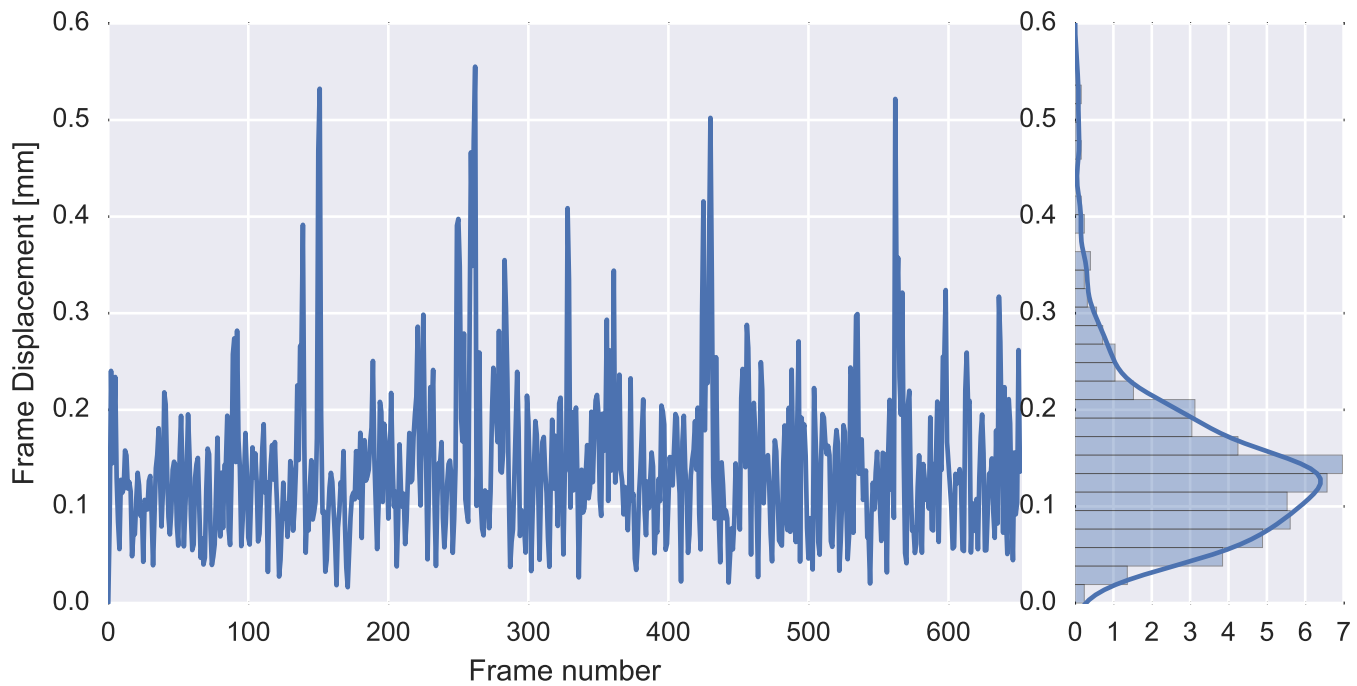

Mean EPI

Brain mask

tSNR

motion

fieldmap correction

coregistration