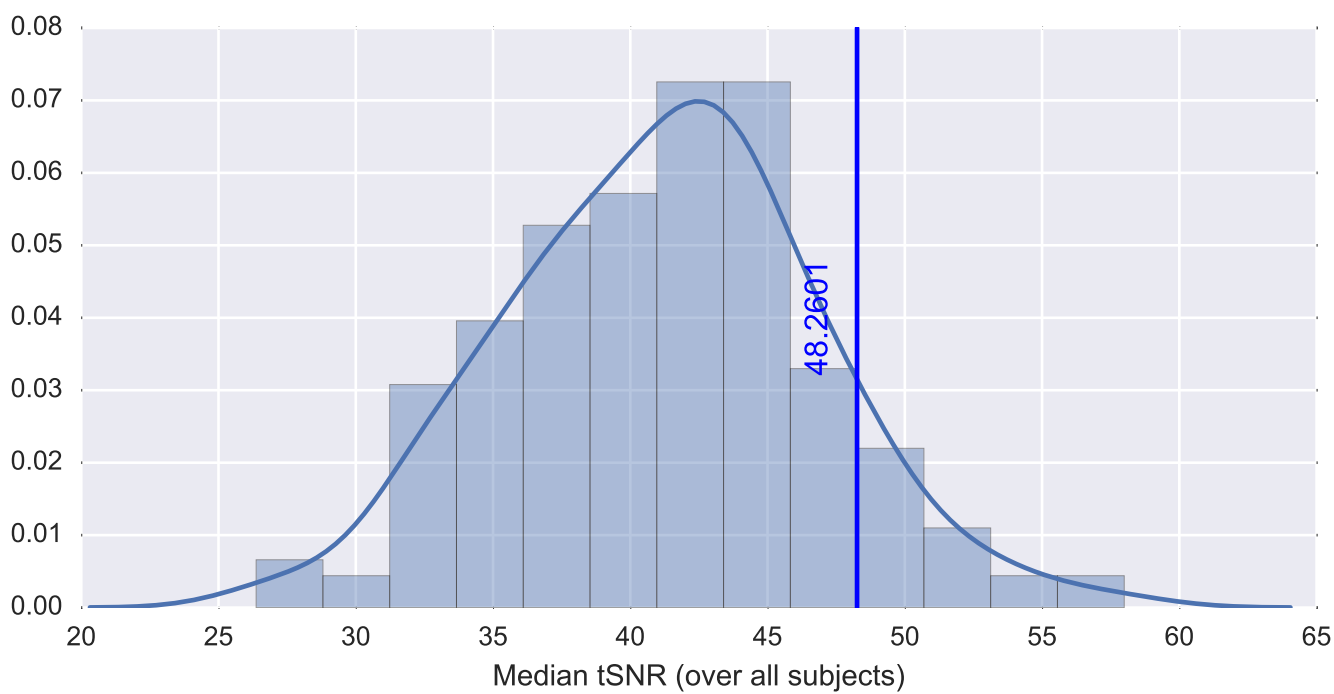

Mean EPI

Brain mask

tSNR

motion

fieldmap correction

coregistration