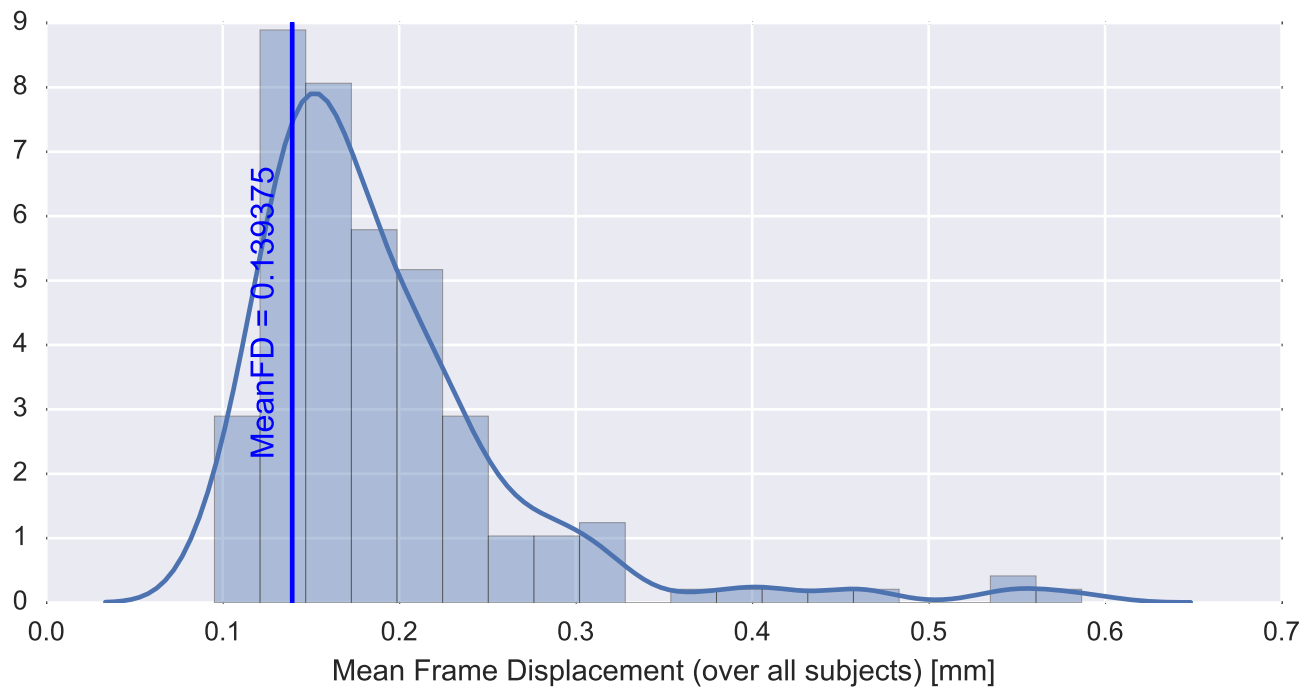

Mean EPI

Brain mask

tSNR

motion

fieldmap correction

coregistration