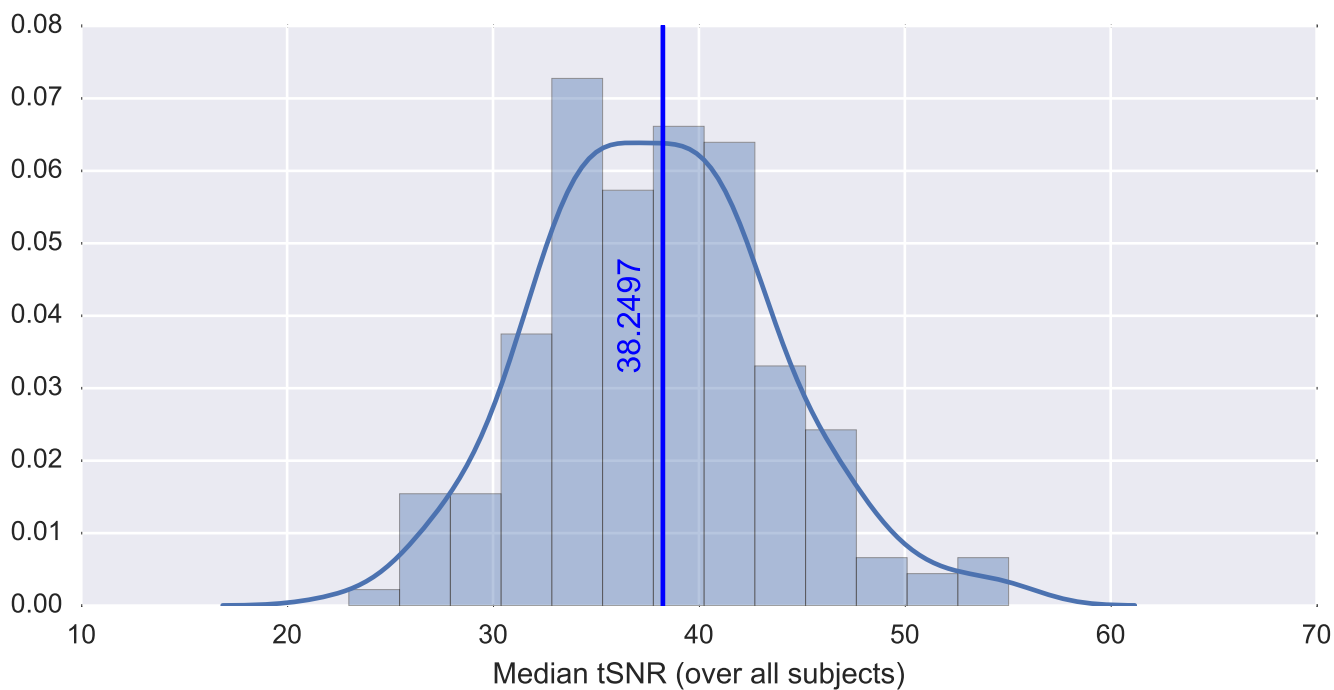

Mean EPI

Brain mask

tSNR

motion

fieldmap correction

coregistration