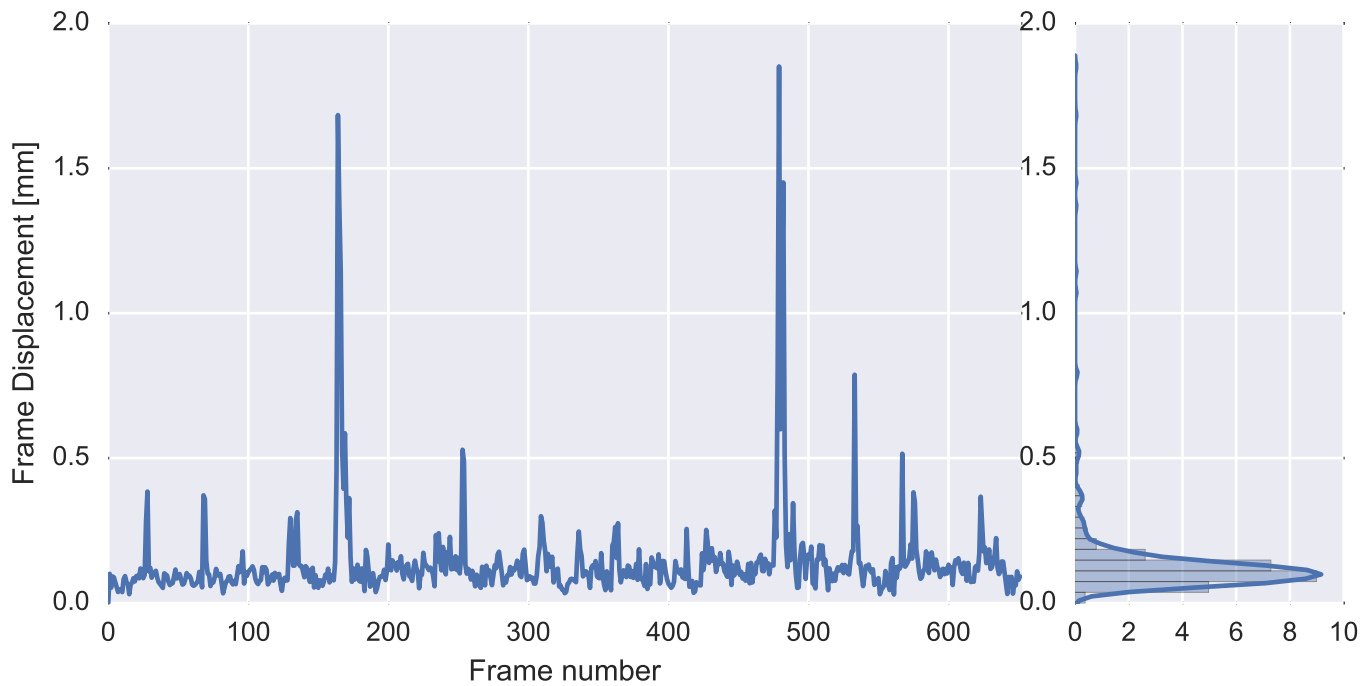

Mean EPI

Brain mask

tSNR

motion

fieldmap correction

coregistration