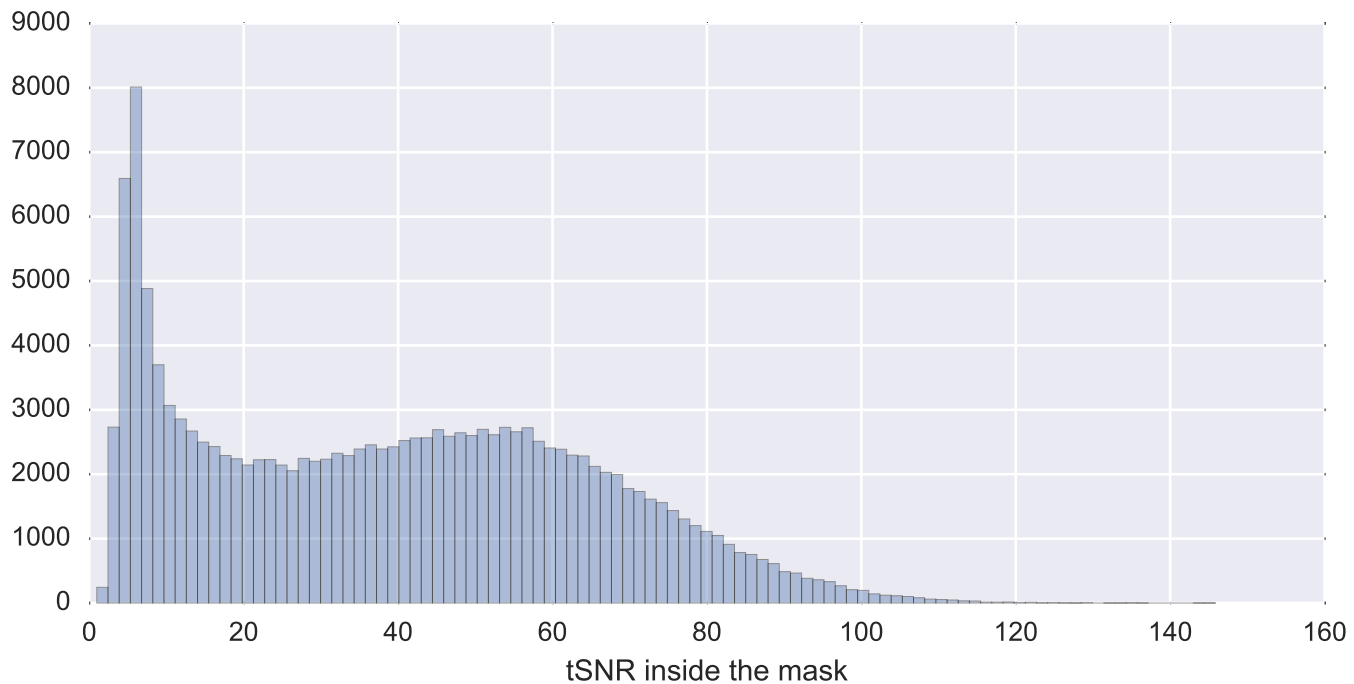

Mean EPI

Brain mask

tSNR

motion

fieldmap correction

coregistration