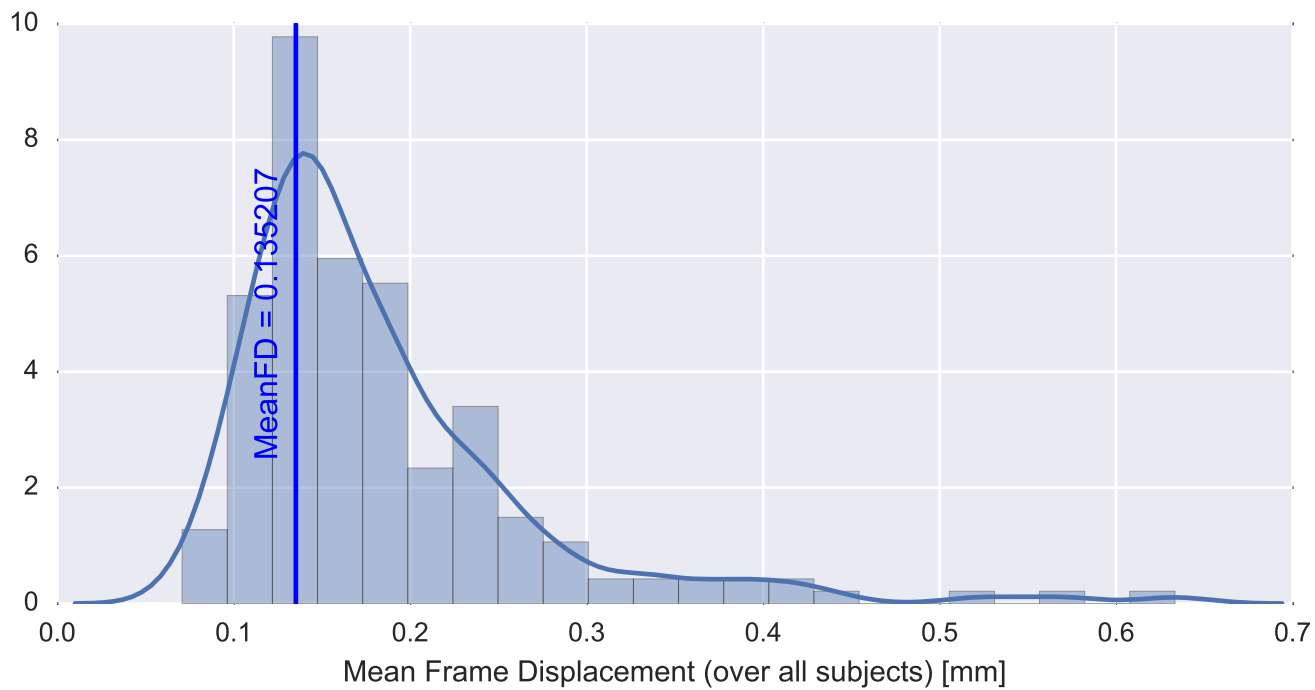

Mean EPI

Brain mask

tSNR

motion

fieldmap correction

coregistration