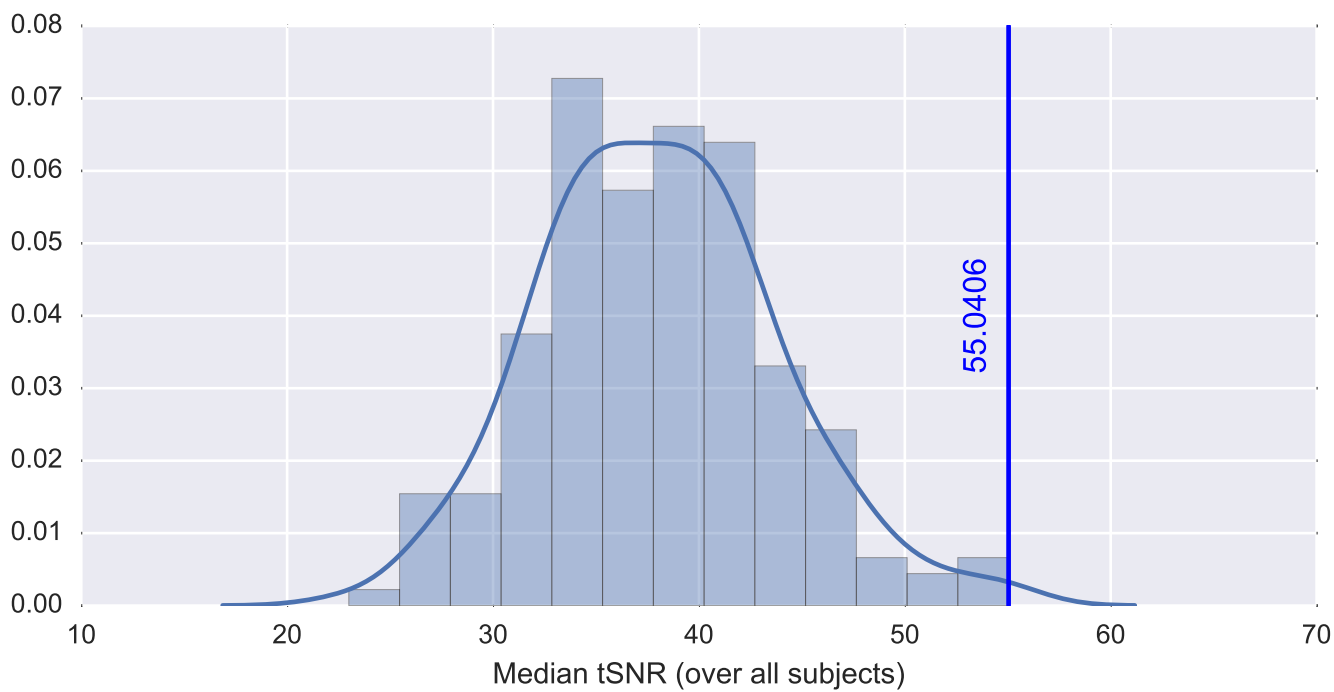

Mean EPI

Brain mask

tSNR

motion

fieldmap correction

coregistration