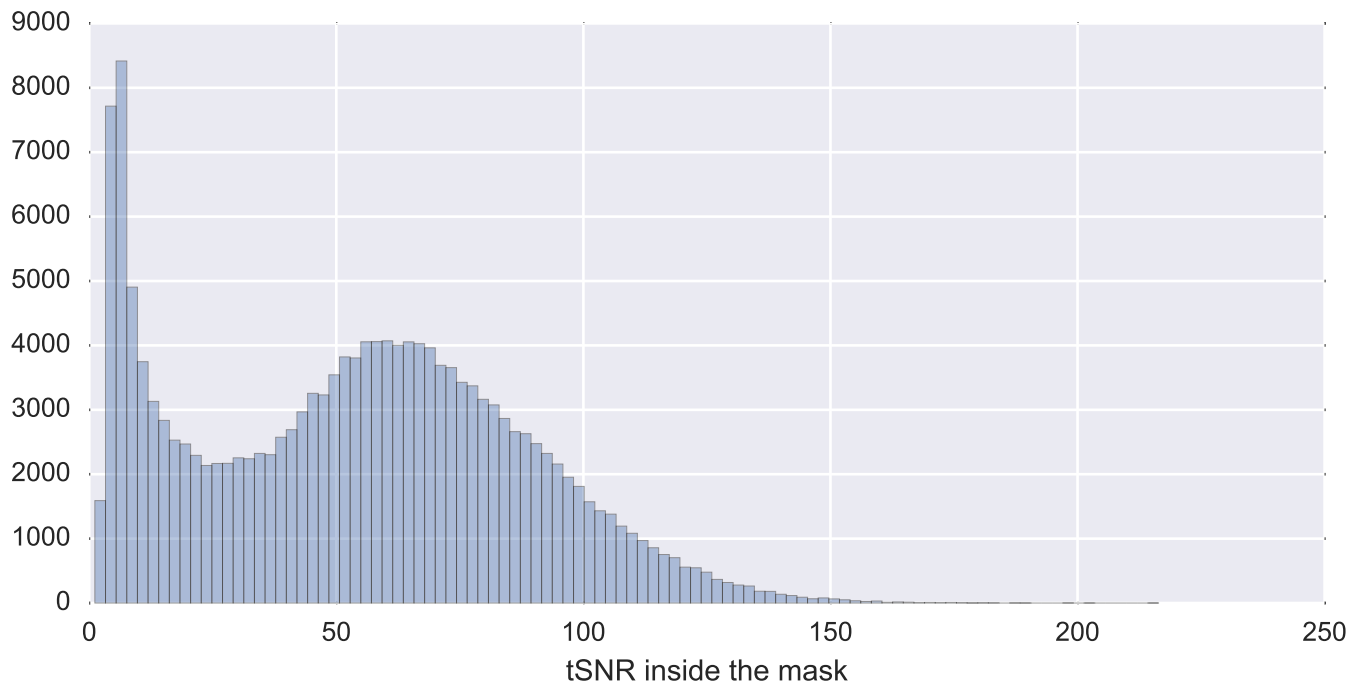

Mean EPI

Brain mask

tSNR

motion

fieldmap correction

coregistration