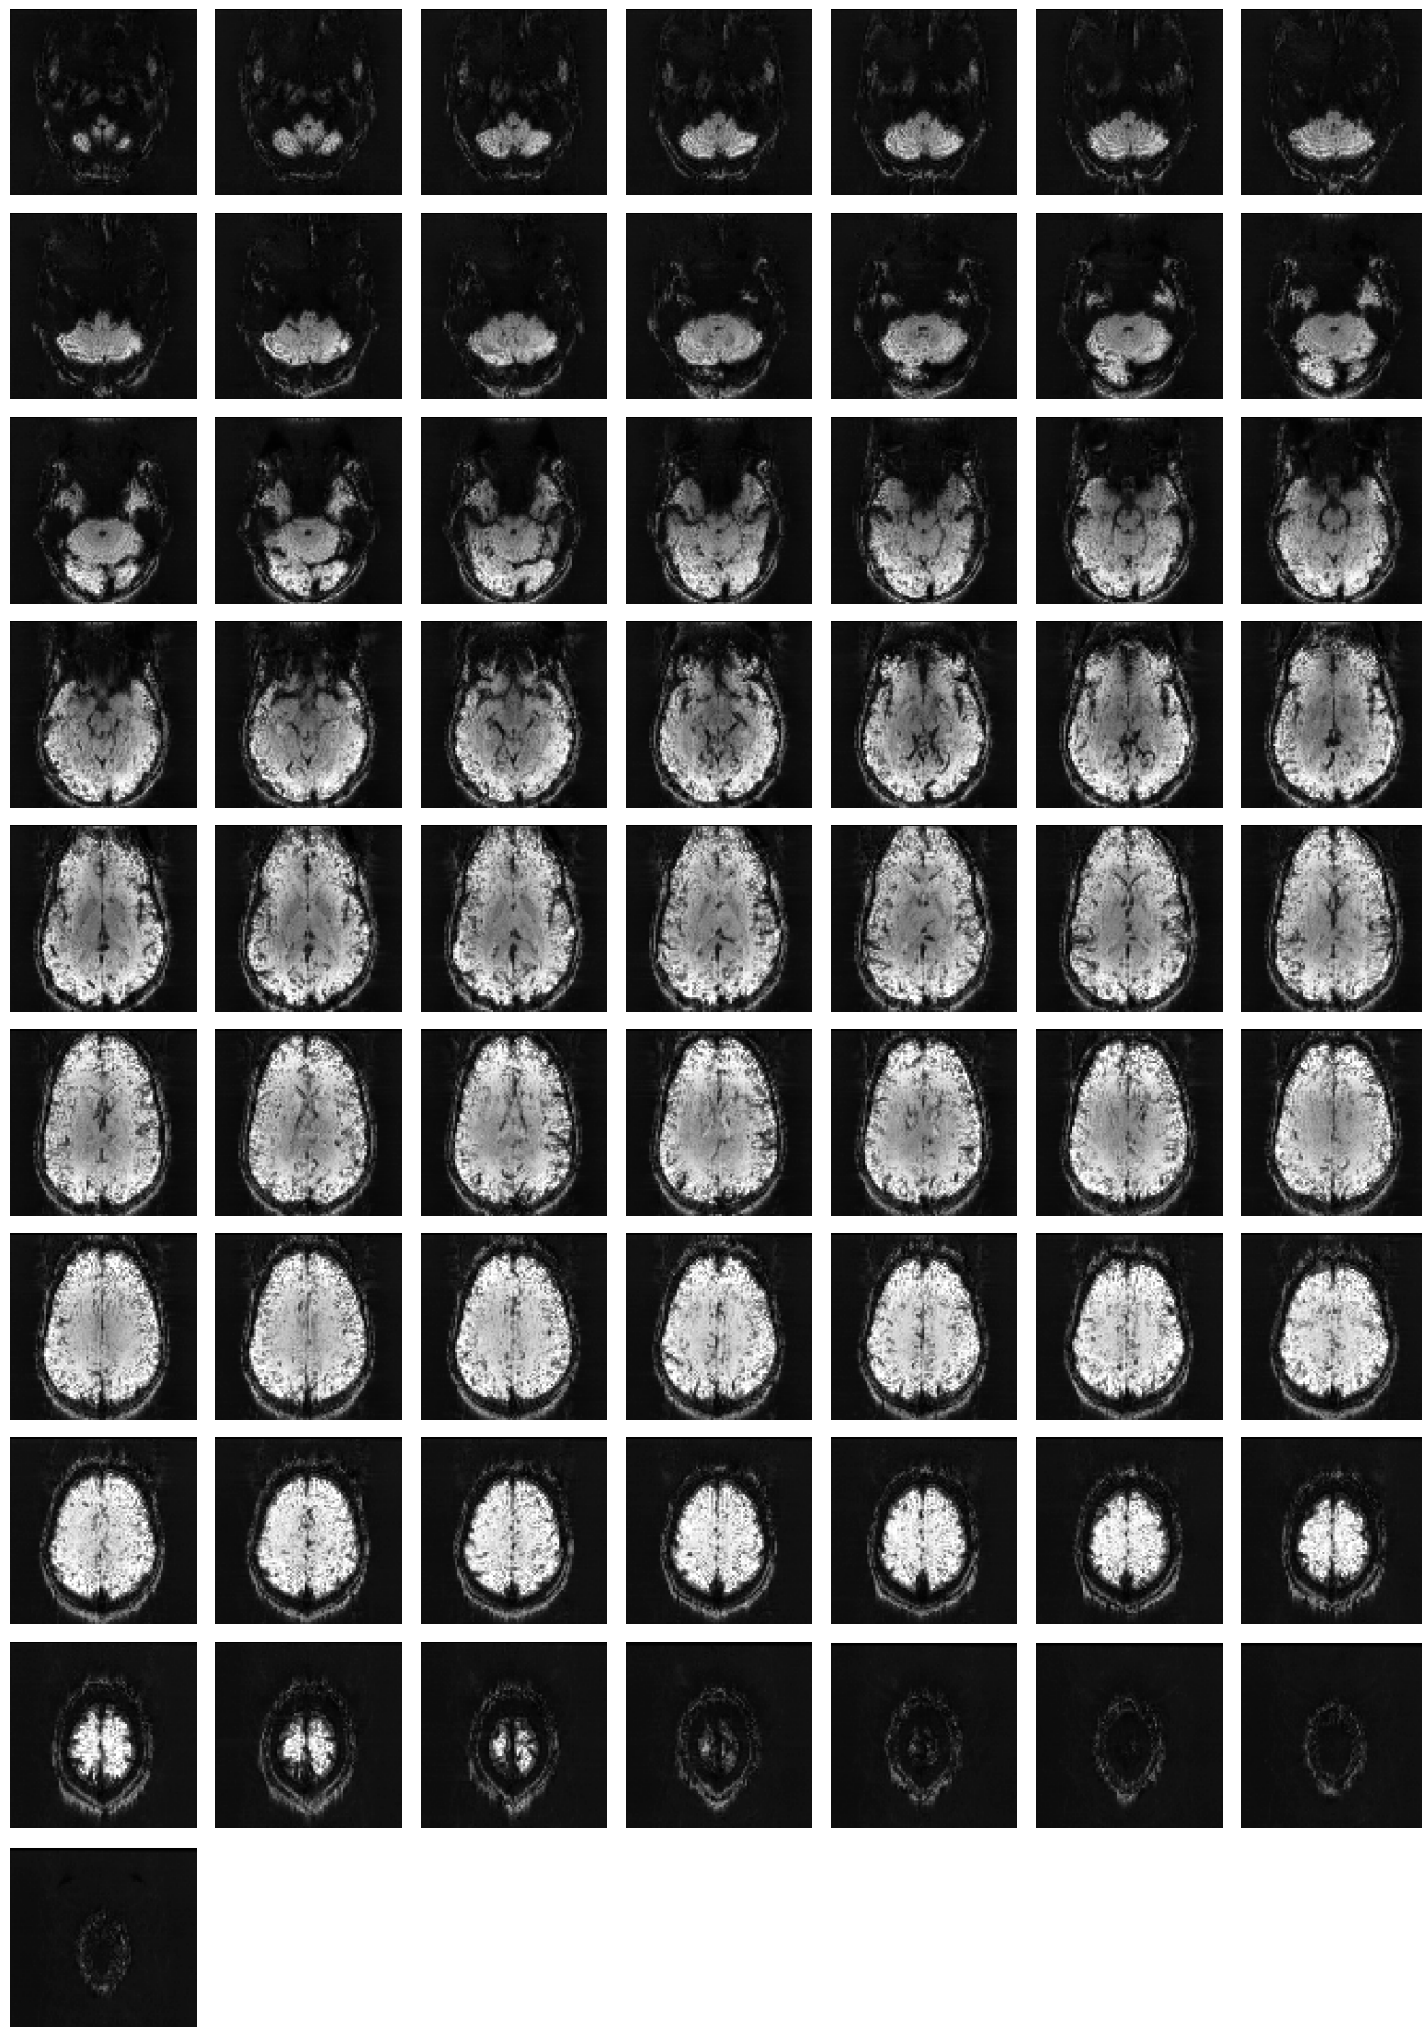

Mean EPI

Brain mask

tSNR

motion

fieldmap correction

coregistration