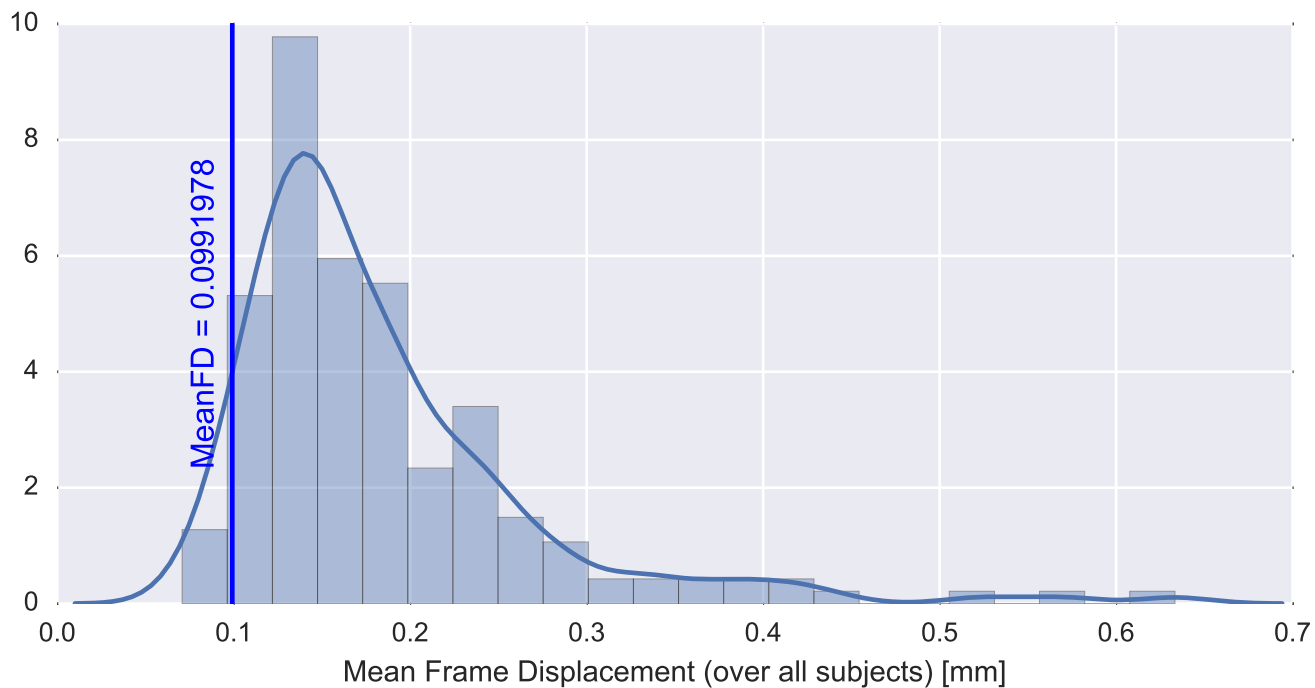

Mean EPI

Brain mask

tSNR

motion

fieldmap correction

coregistration