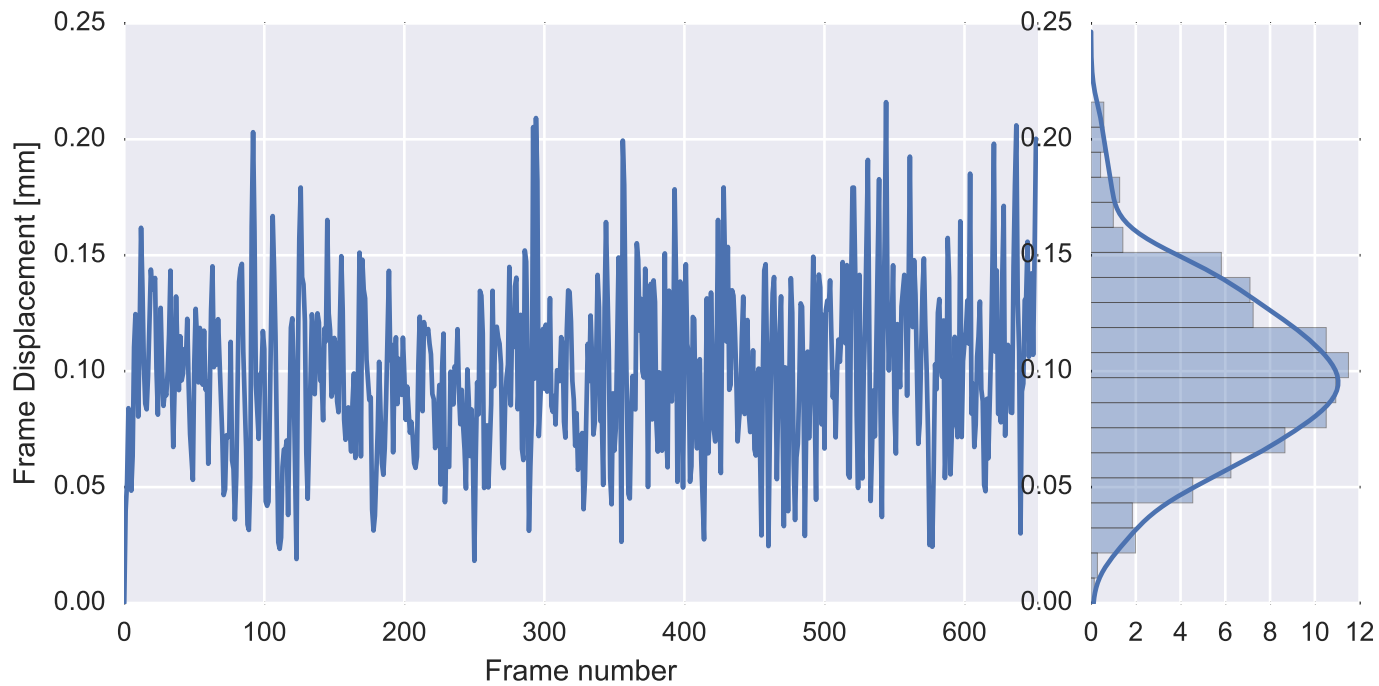

Mean EPI

Brain mask

tSNR

motion

fieldmap correction

coregistration