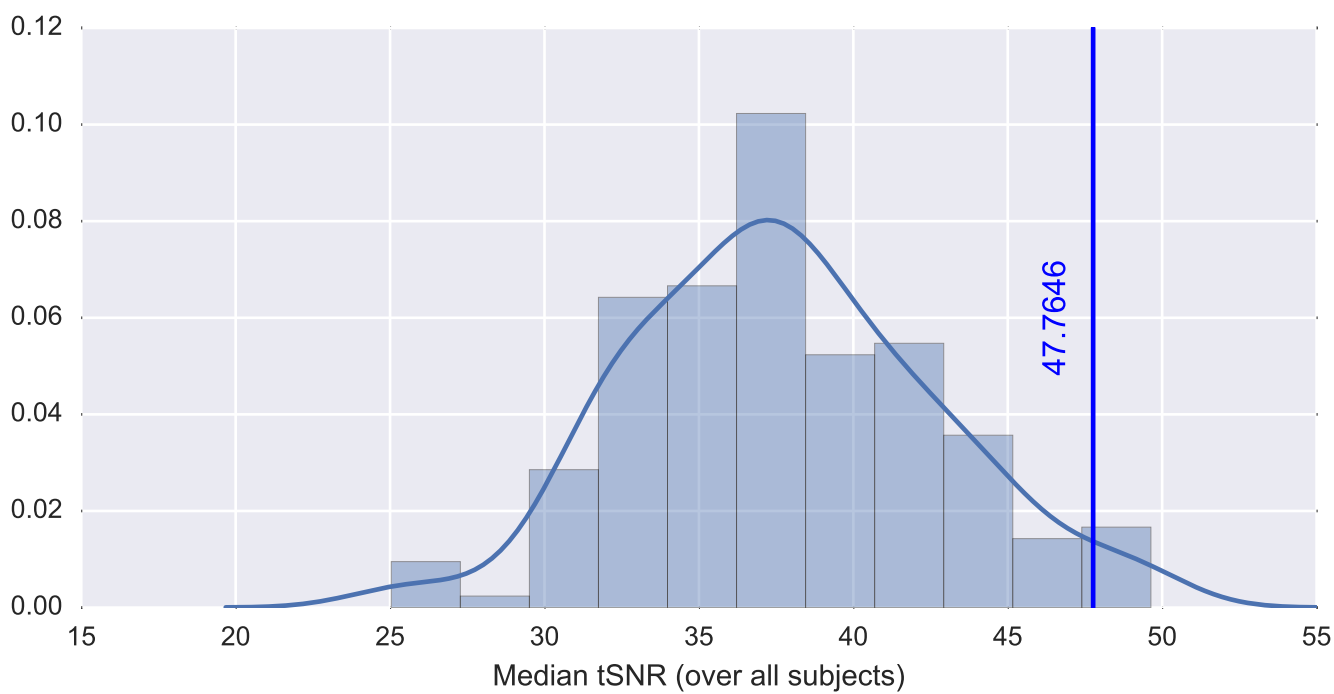

Mean EPI

Brain mask

tSNR

motion

fieldmap correction

coregistration