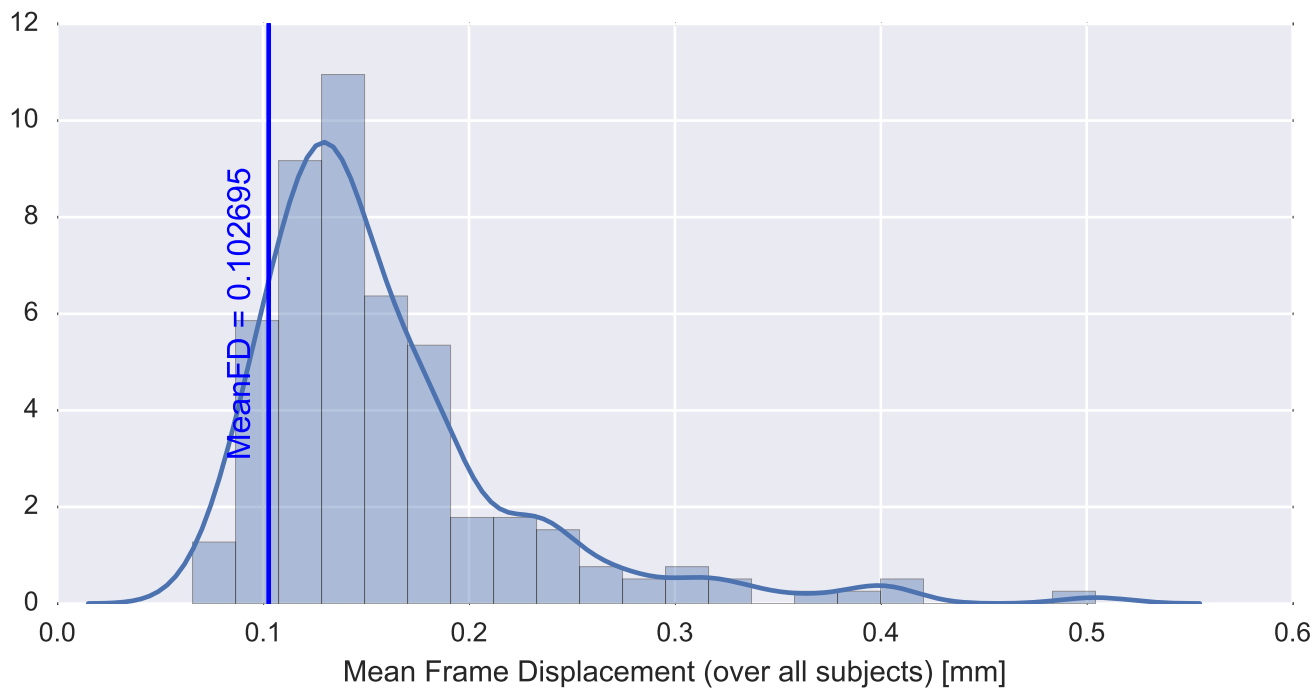

Mean EPI

Brain mask

tSNR

motion

fieldmap correction

coregistration