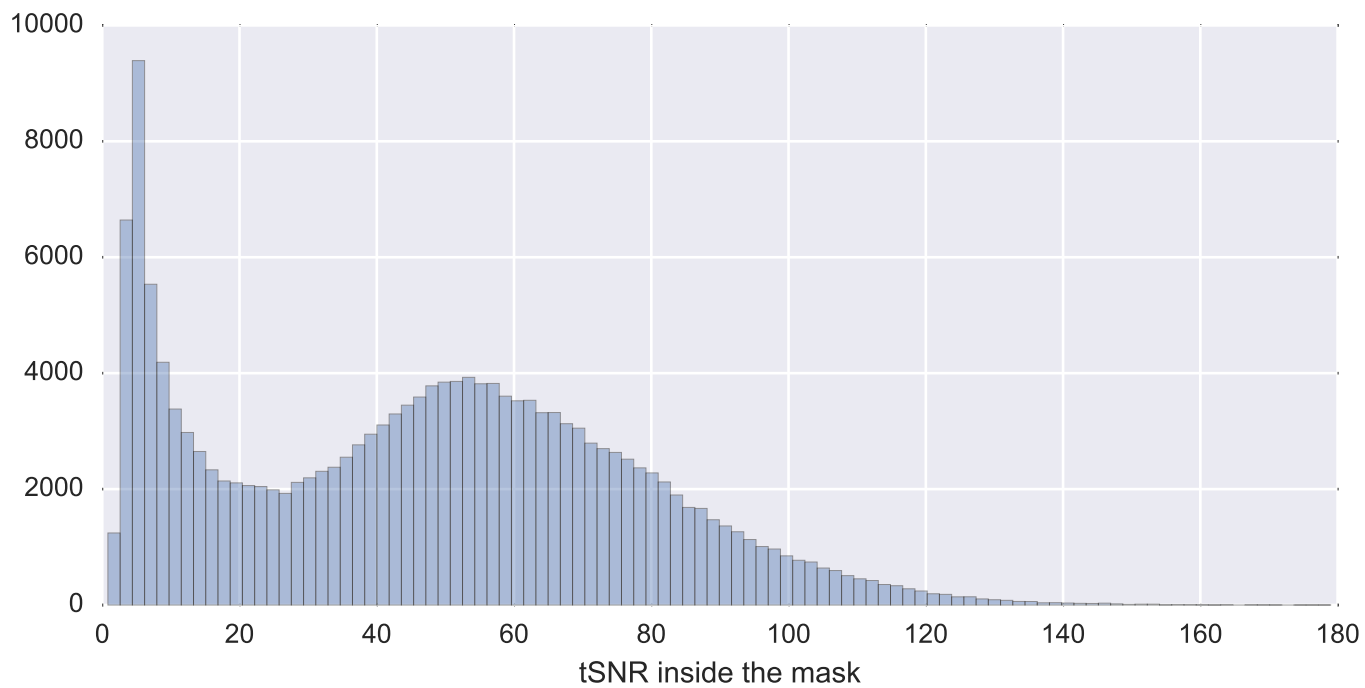

Mean EPI

Brain mask

tSNR

motion

fieldmap correction

coregistration