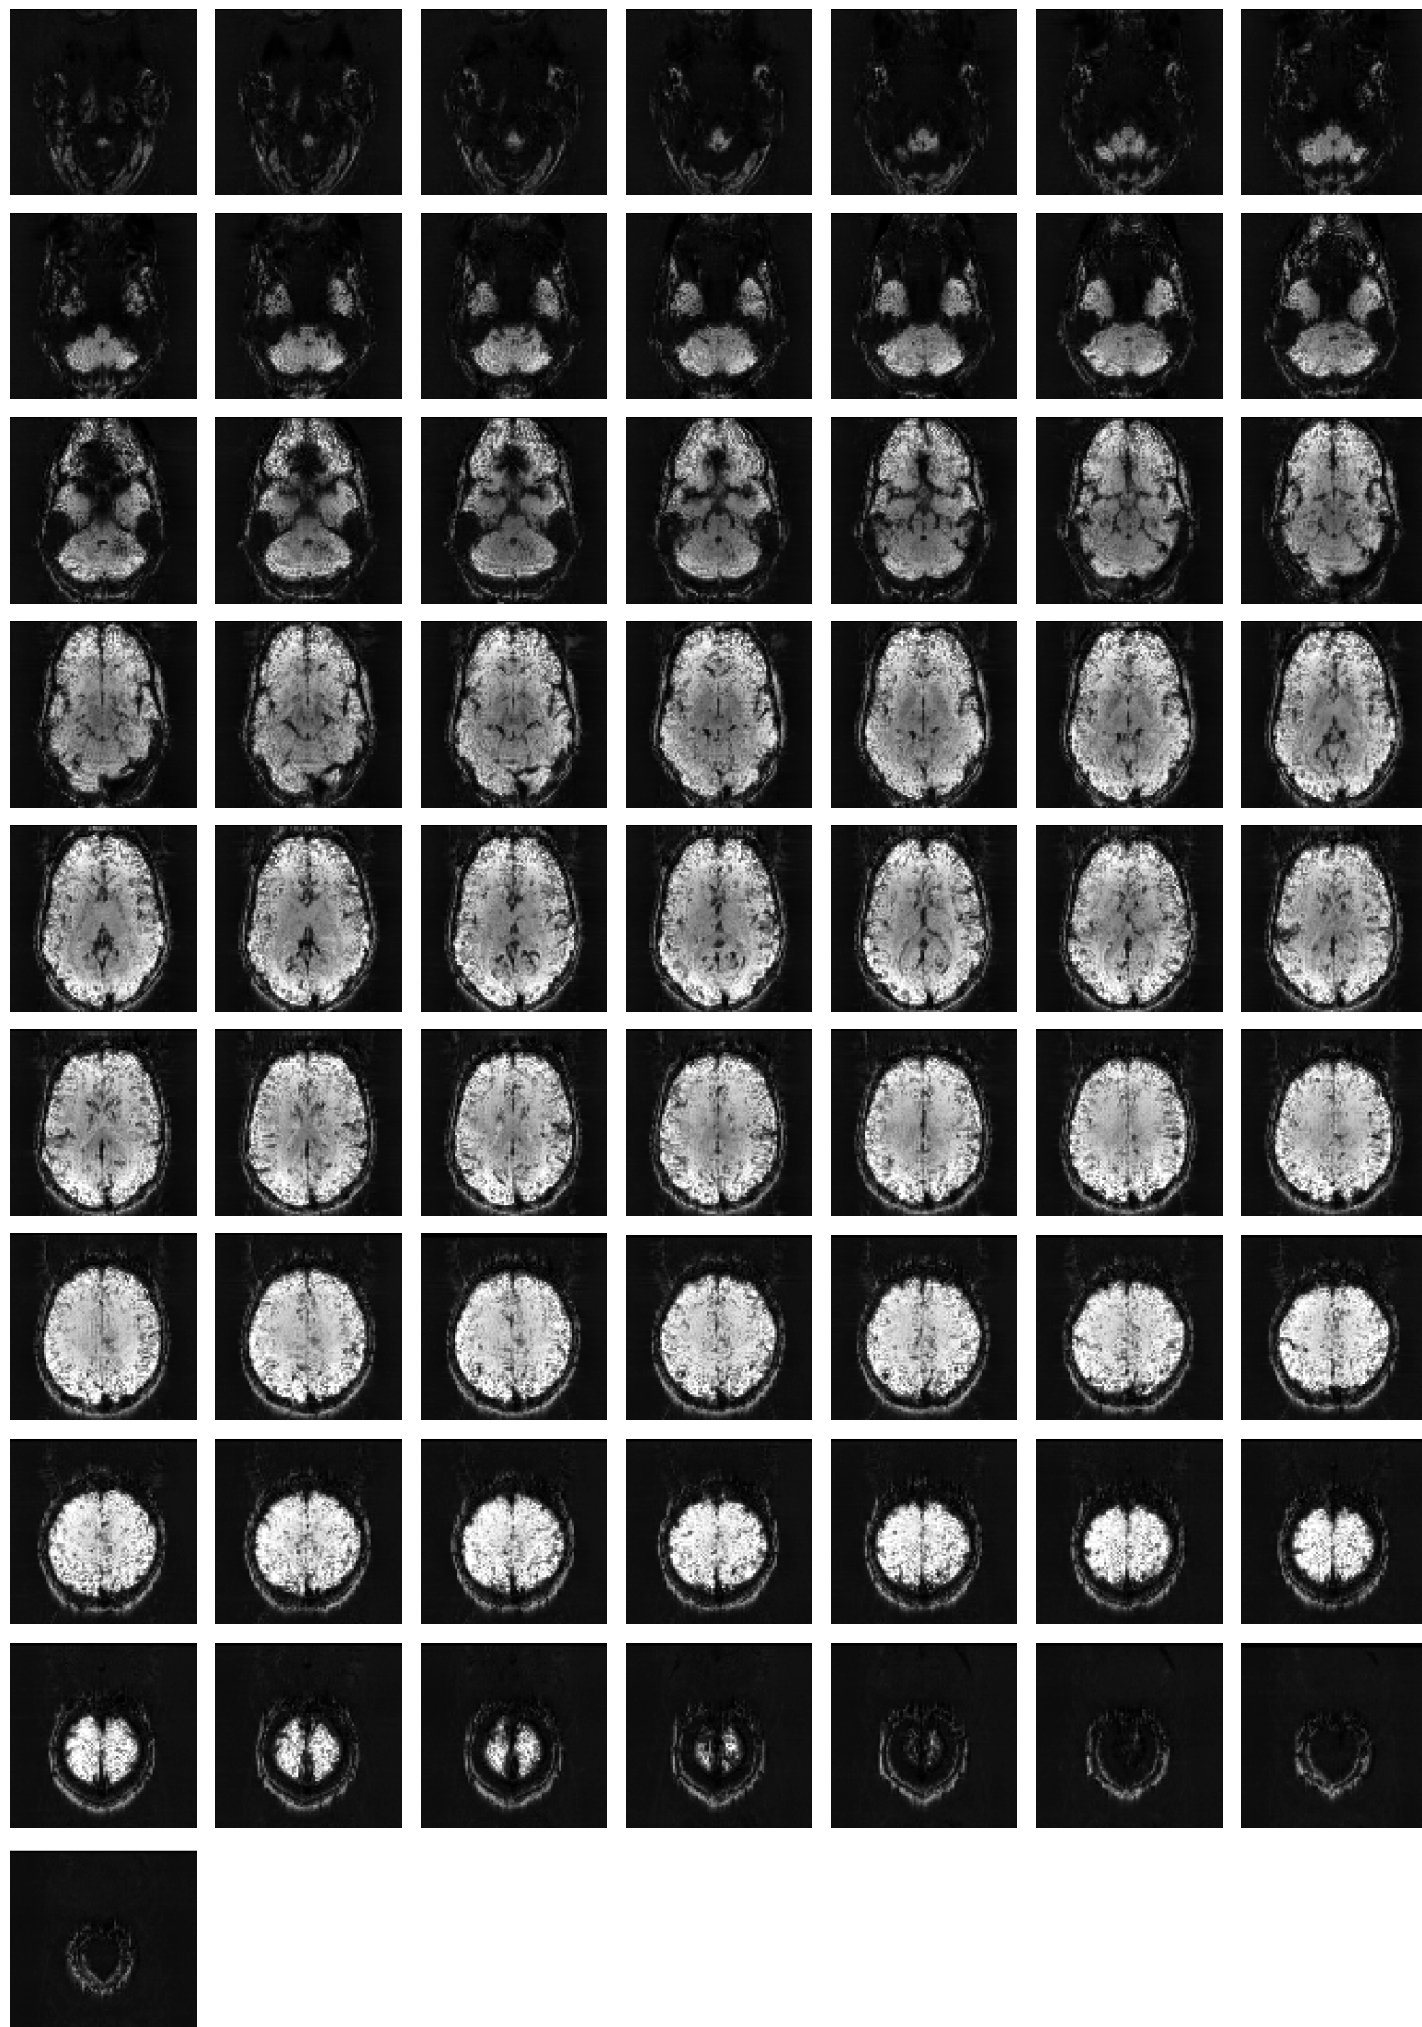

Mean EPI

Brain mask

tSNR

motion

fieldmap correction

coregistration