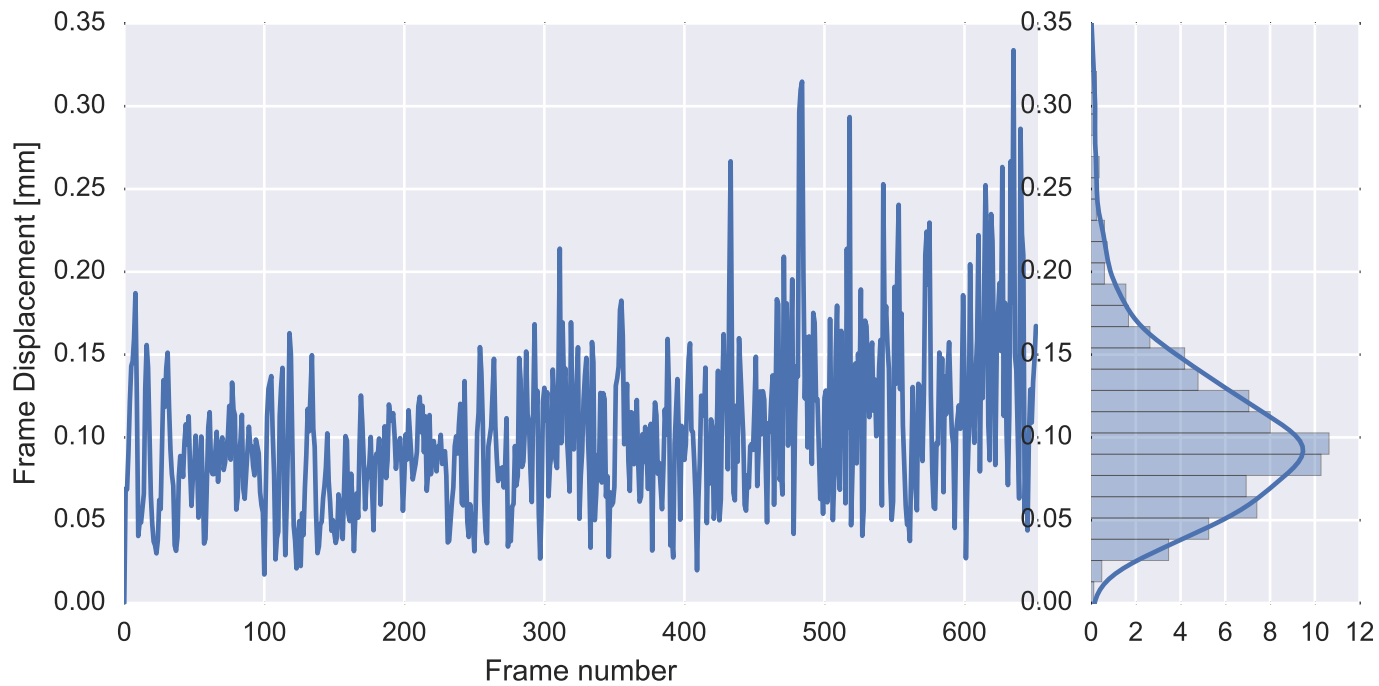

Mean EPI

Brain mask

tSNR

motion

fieldmap correction

coregistration