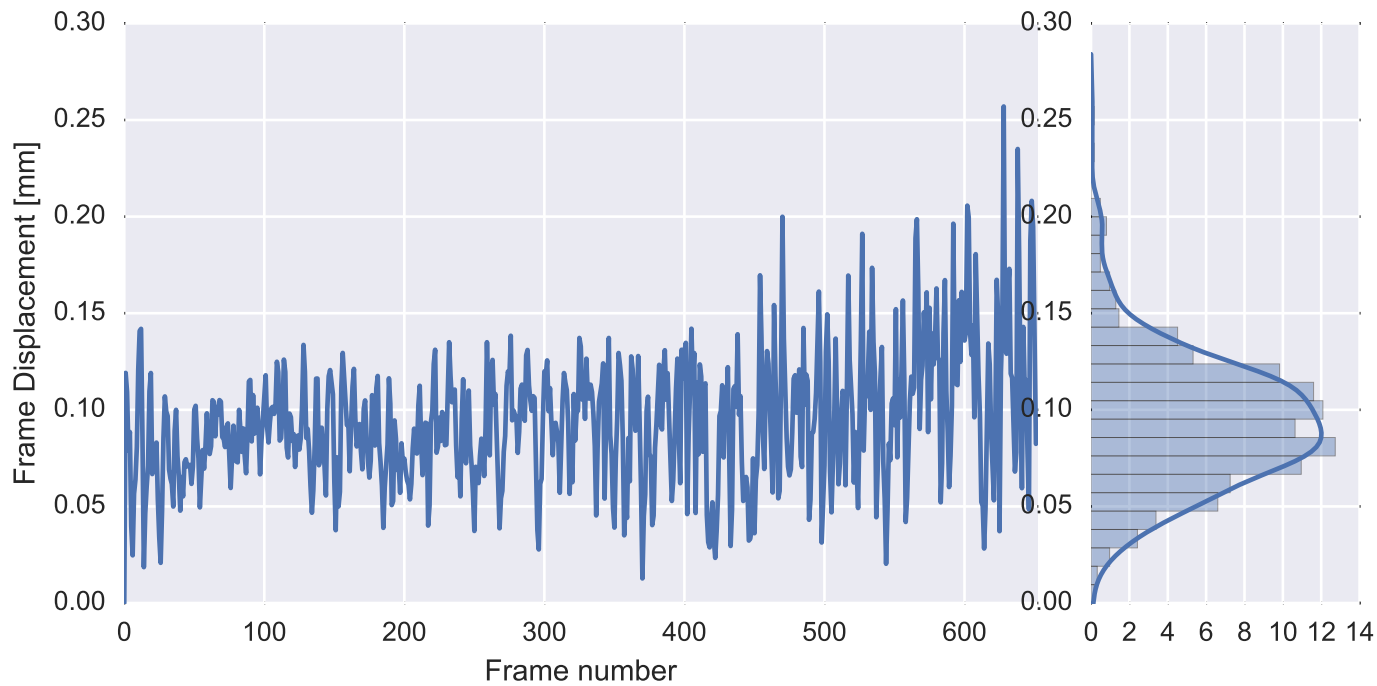

Mean EPI

Brain mask

tSNR

motion

fieldmap correction

coregistration