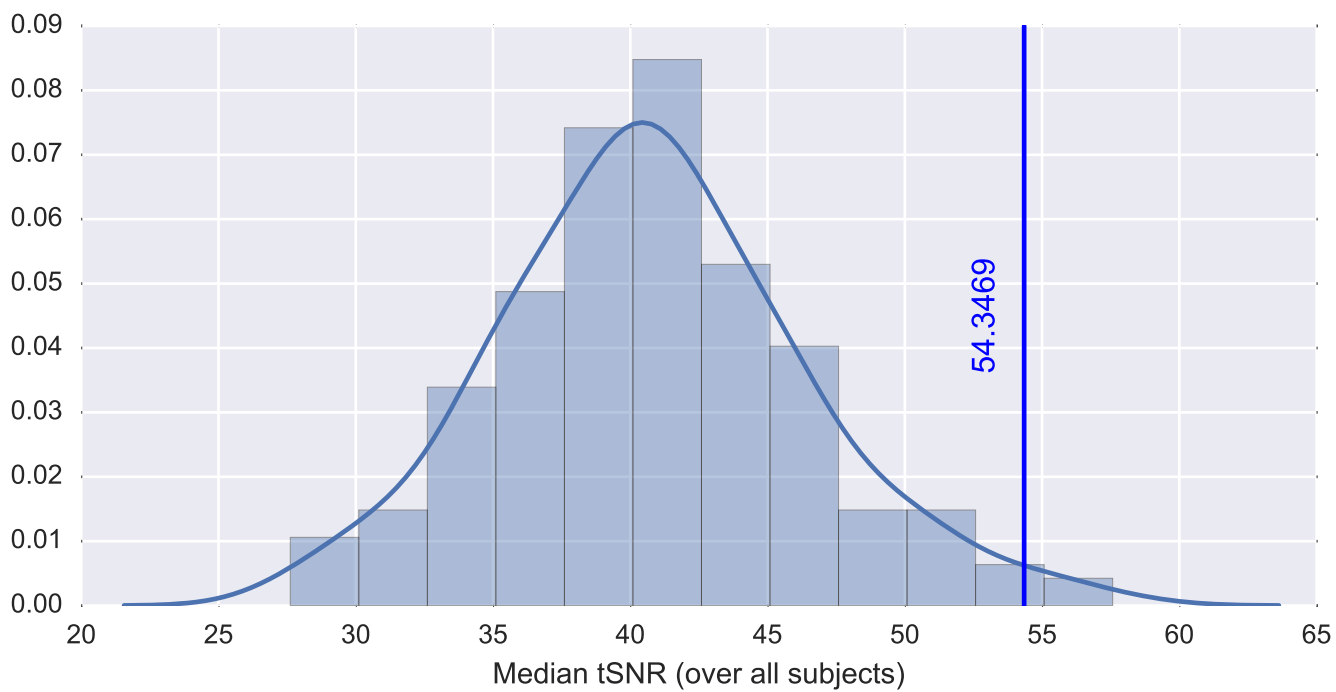

Mean EPI

Brain mask

tSNR

motion

fieldmap correction

coregistration