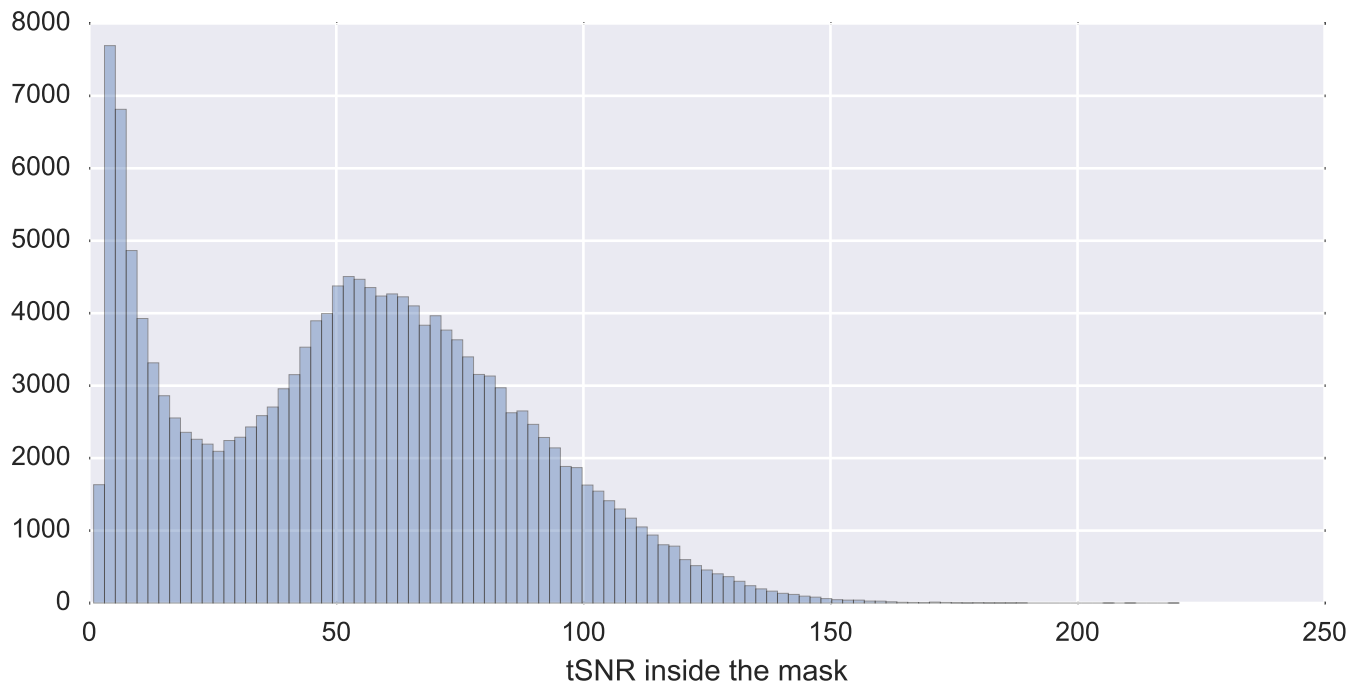

Mean EPI

Brain mask

tSNR

motion

fieldmap correction

coregistration