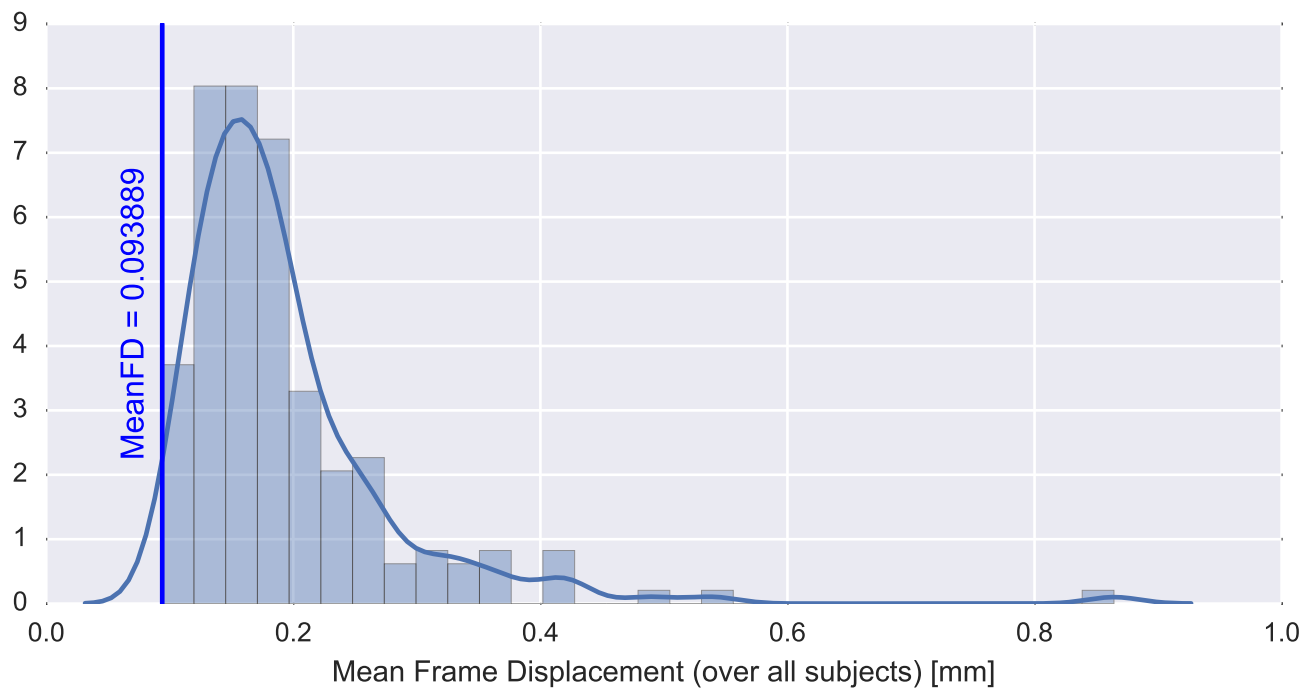

Mean EPI

Brain mask

tSNR

motion

fieldmap correction

coregistration