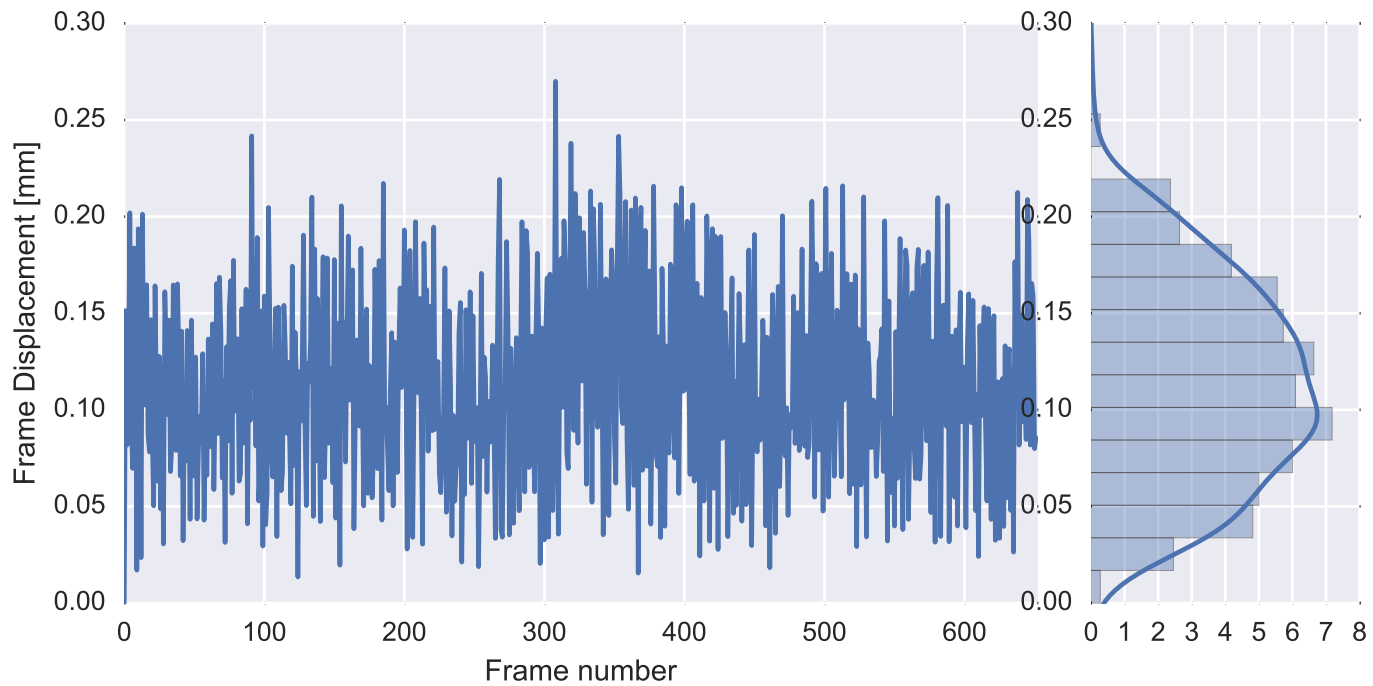

Mean EPI

Brain mask

tSNR

motion

fieldmap correction

coregistration