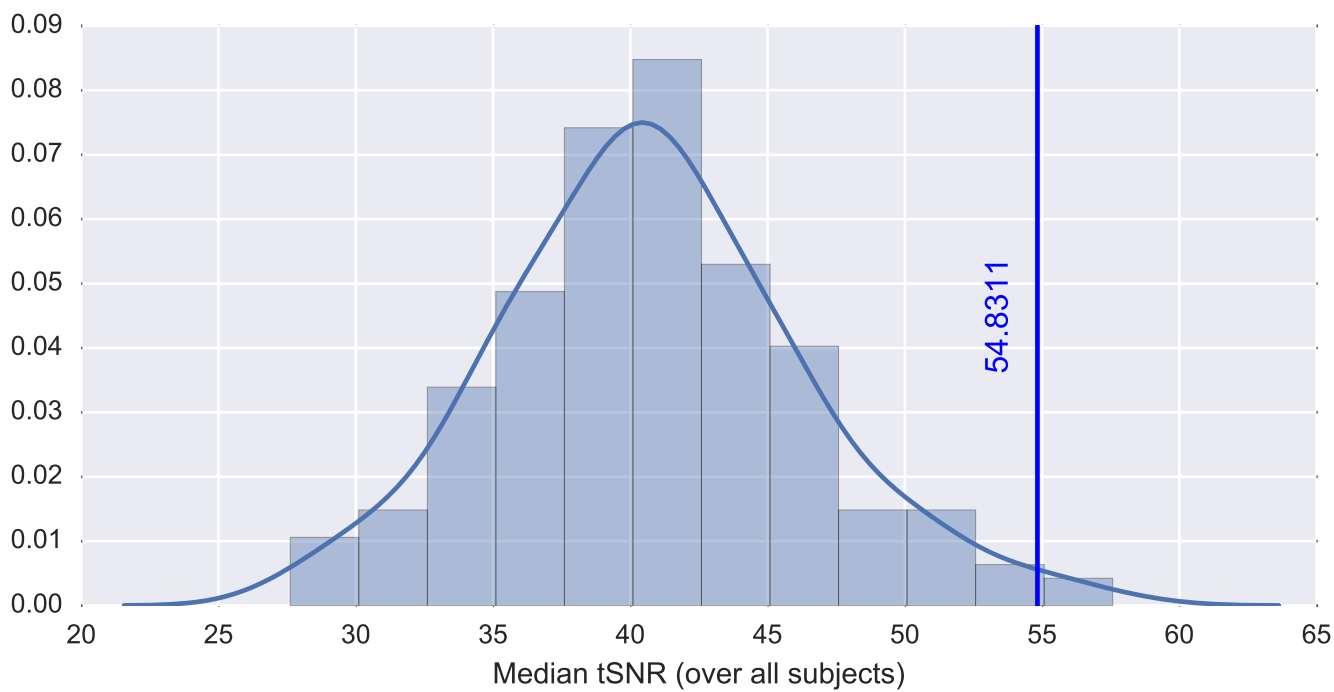

Mean EPI

Brain mask

tSNR

motion

fieldmap correction

coregistration