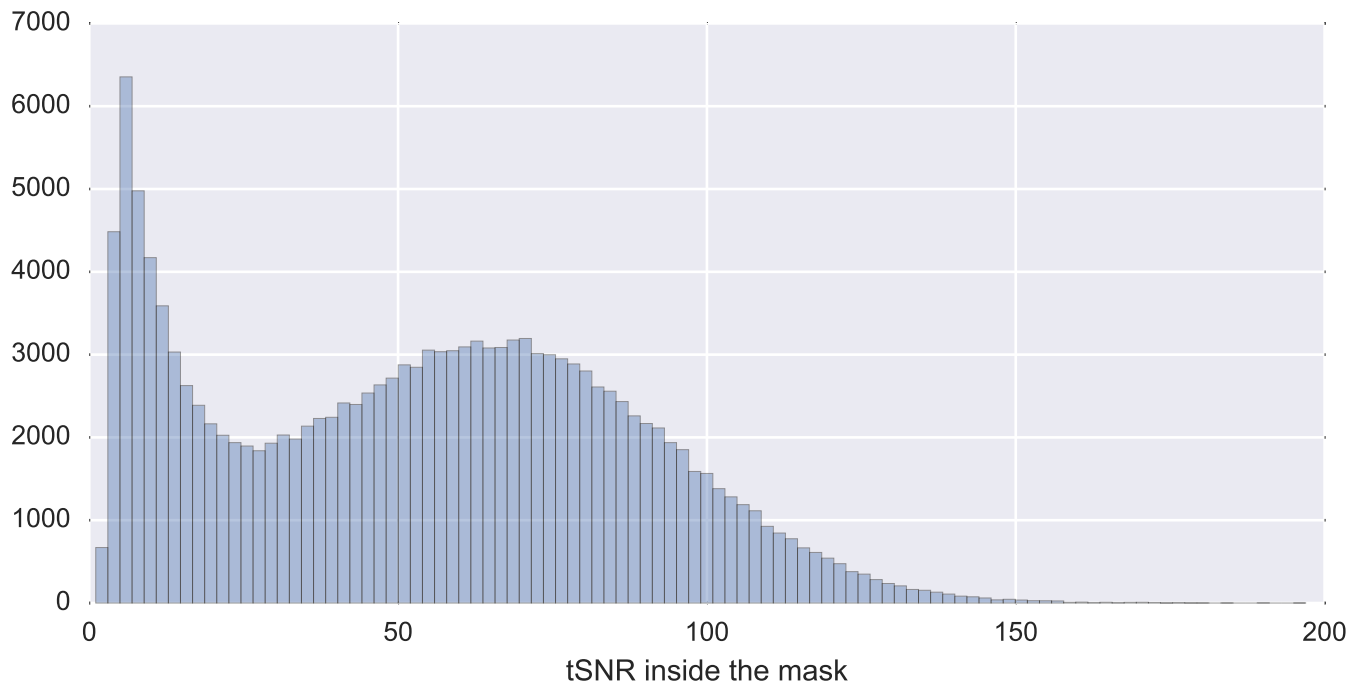

Mean EPI

Brain mask

tSNR

motion

fieldmap correction

coregistration