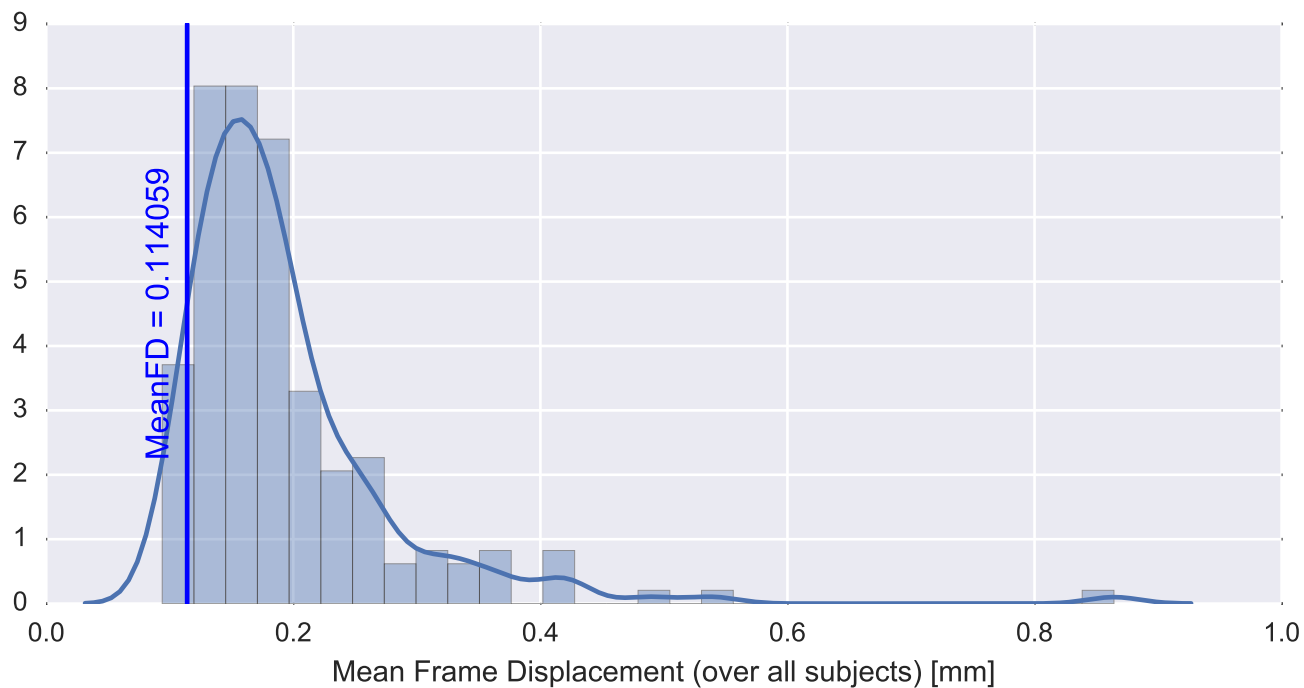

Mean EPI

Brain mask

tSNR

motion

fieldmap correction

coregistration