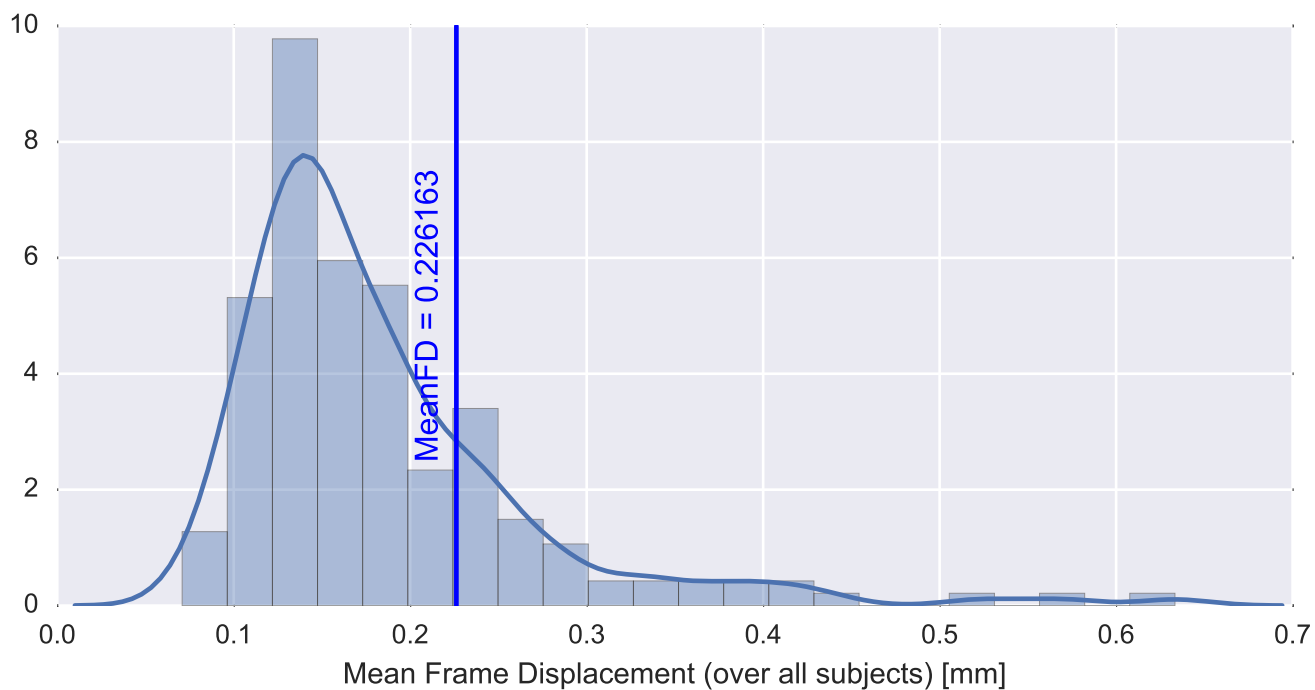

Brain mask

tSNR

motion

fieldmap correction

coregistration