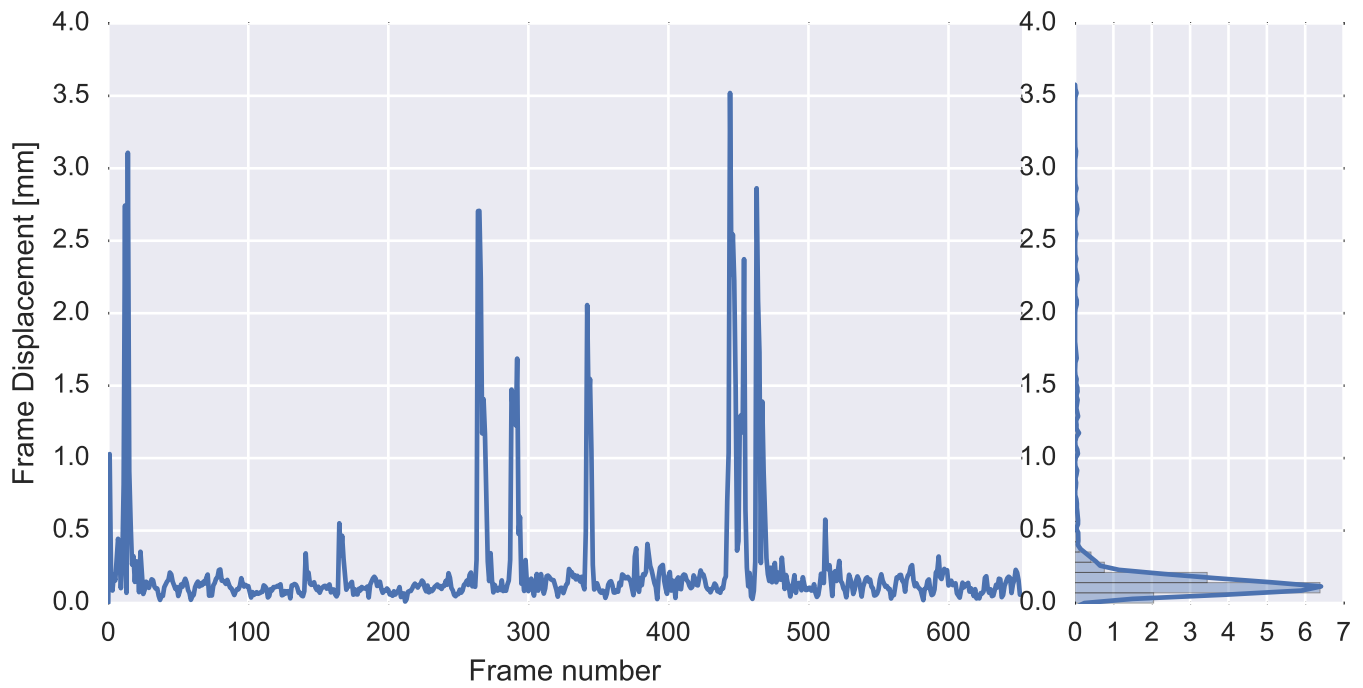

Brain mask

tSNR

motion

fieldmap correction

coregistration