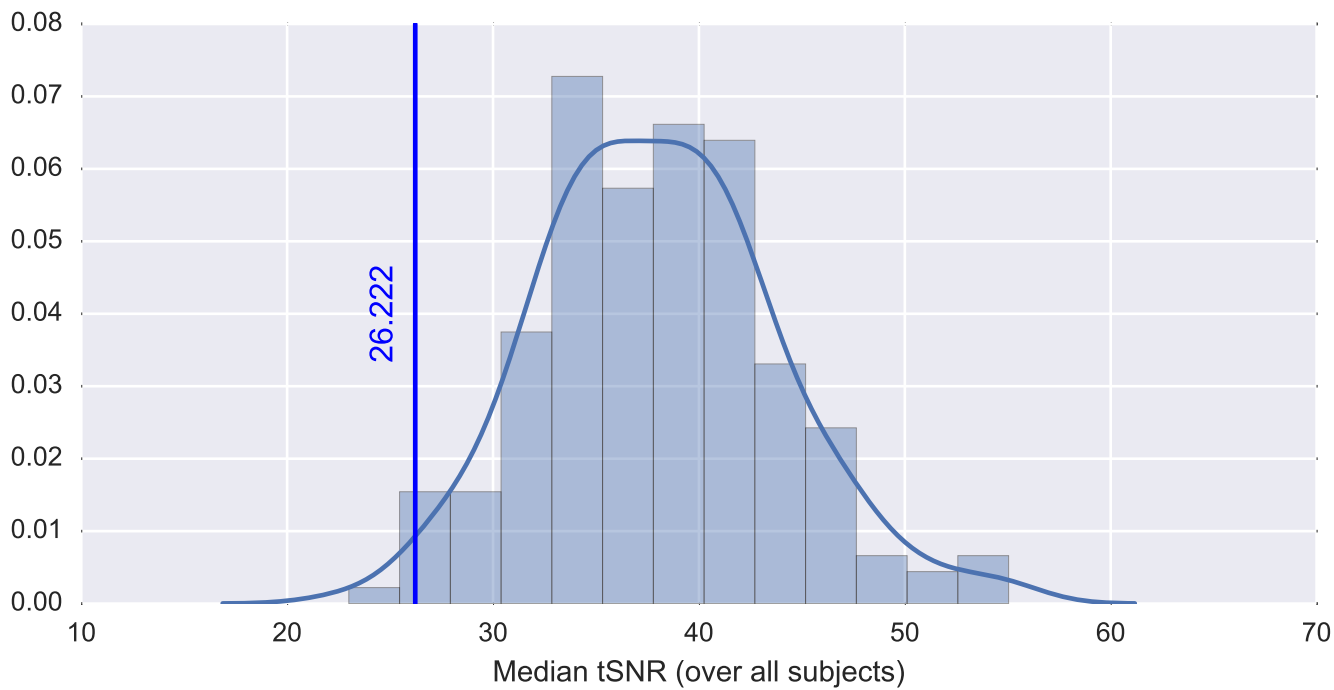

Brain mask

tSNR

motion

fieldmap correction

coregistration