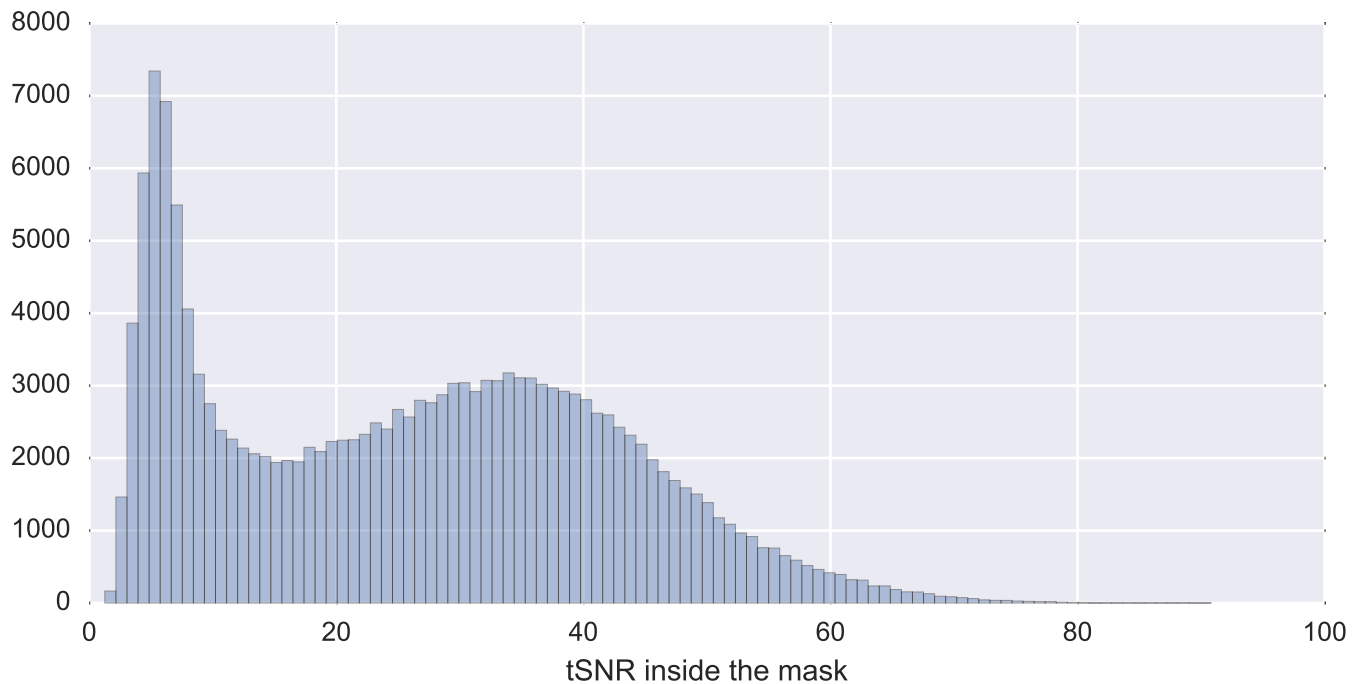

Brain mask

tSNR

motion

fieldmap correction

coregistration