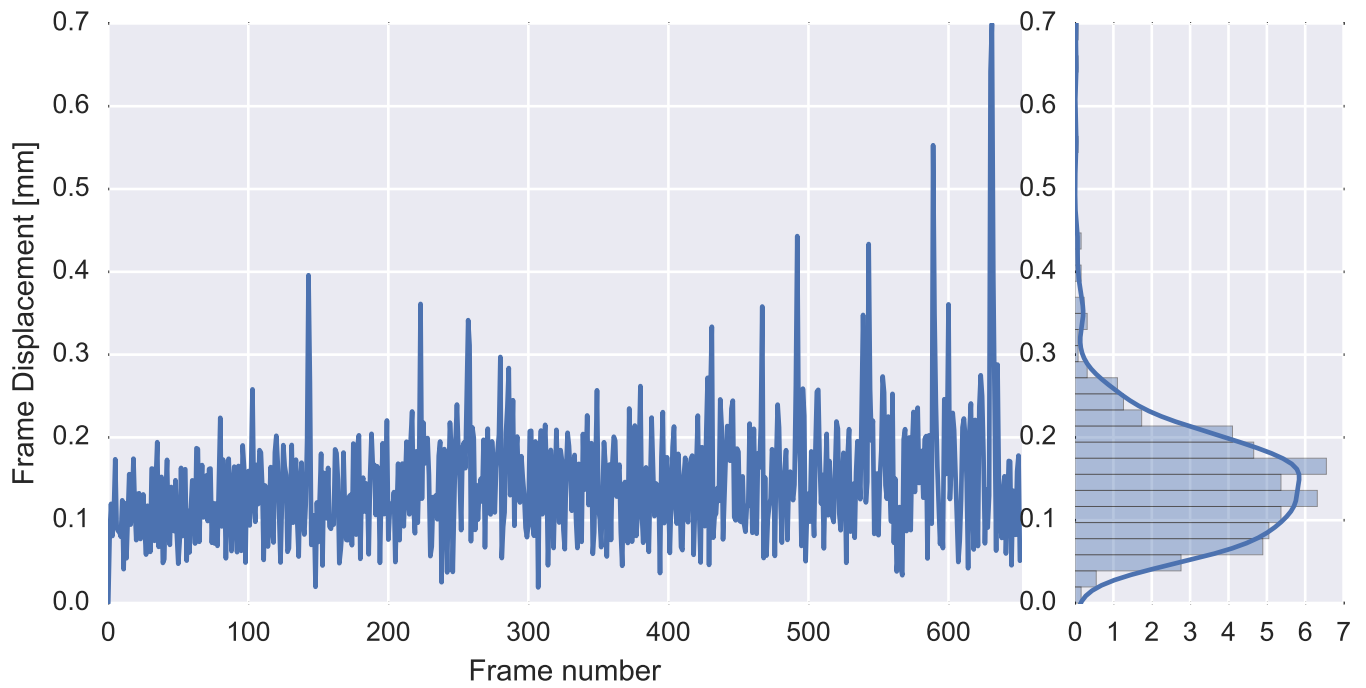

Mean EPI

Brain mask

tSNR

motion

fieldmap correction

coregistration