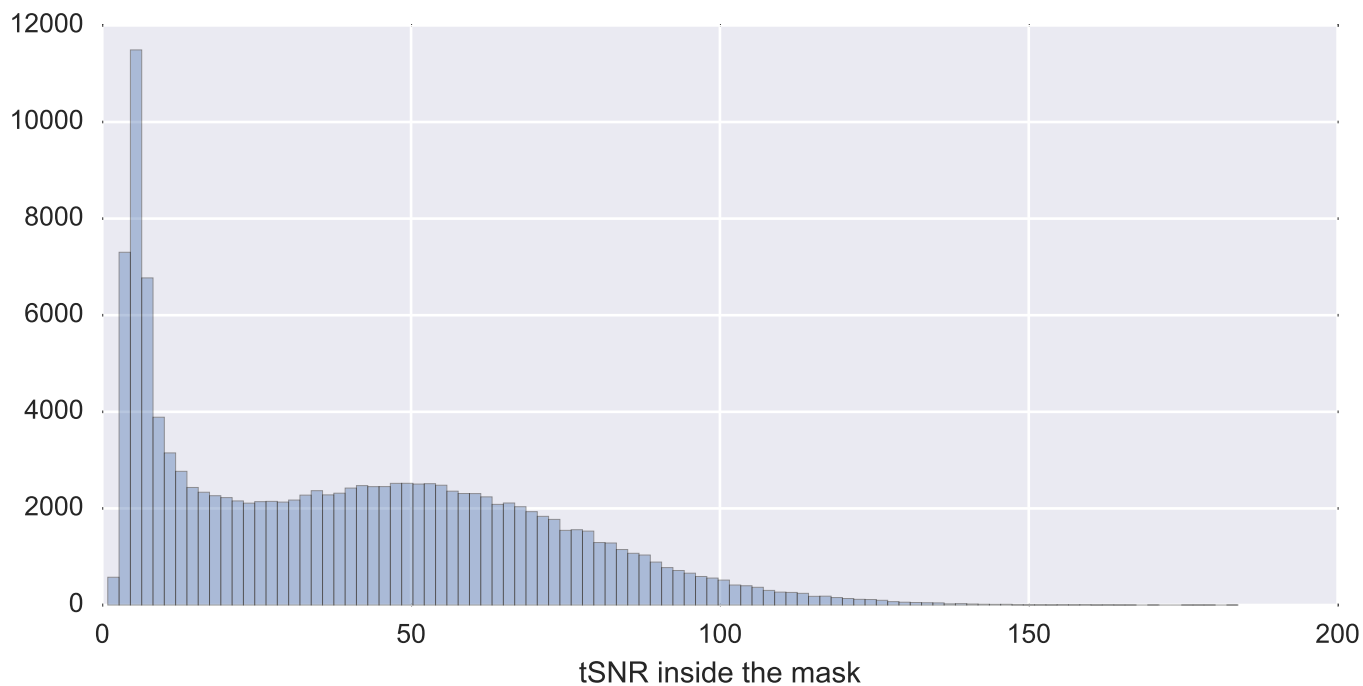

Mean EPI

Brain mask

tSNR

motion

fieldmap correction

coregistration