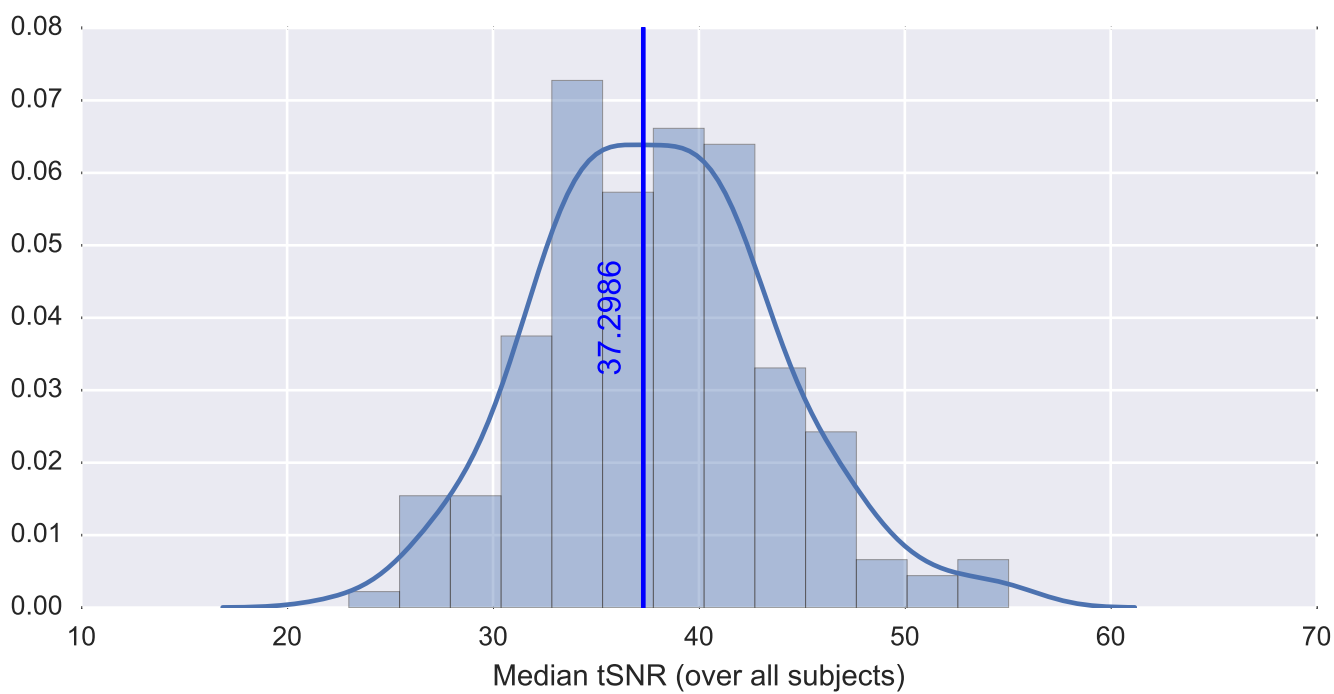

Mean EPI

Brain mask

tSNR

motion

fieldmap correction

coregistration