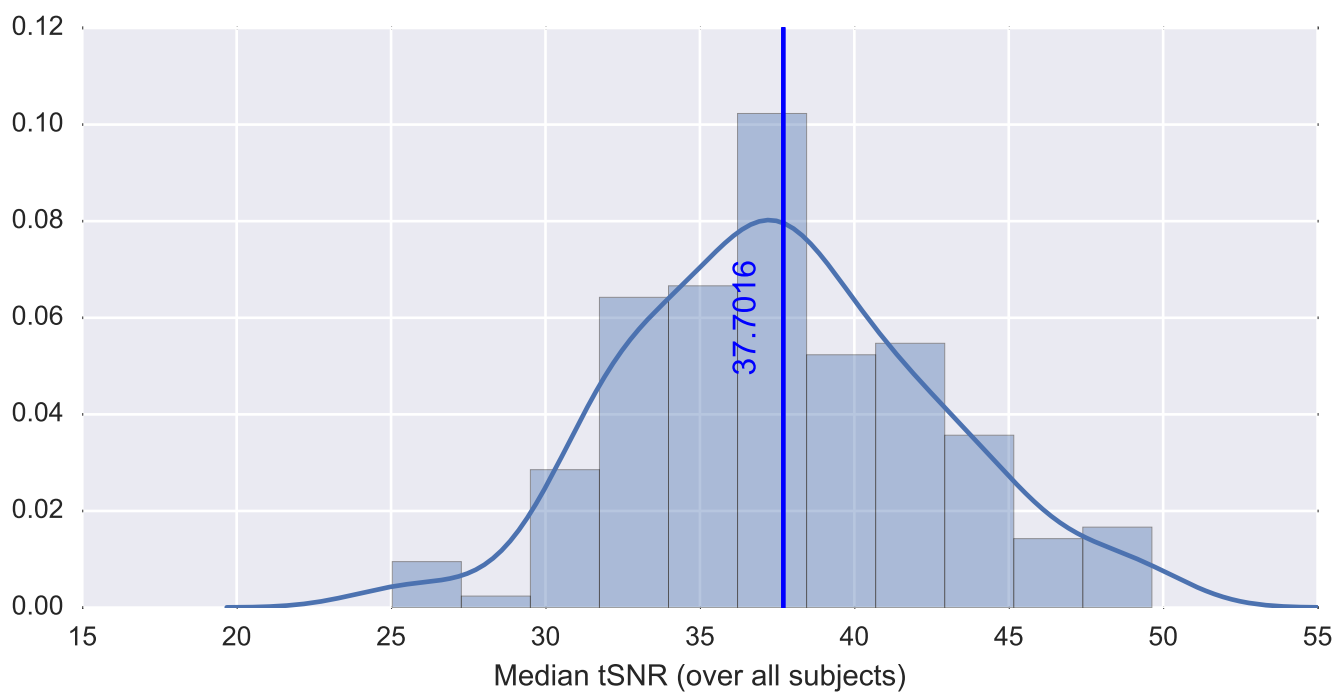

Mean EPI

Brain mask

tSNR

motion

fieldmap correction

coregistration