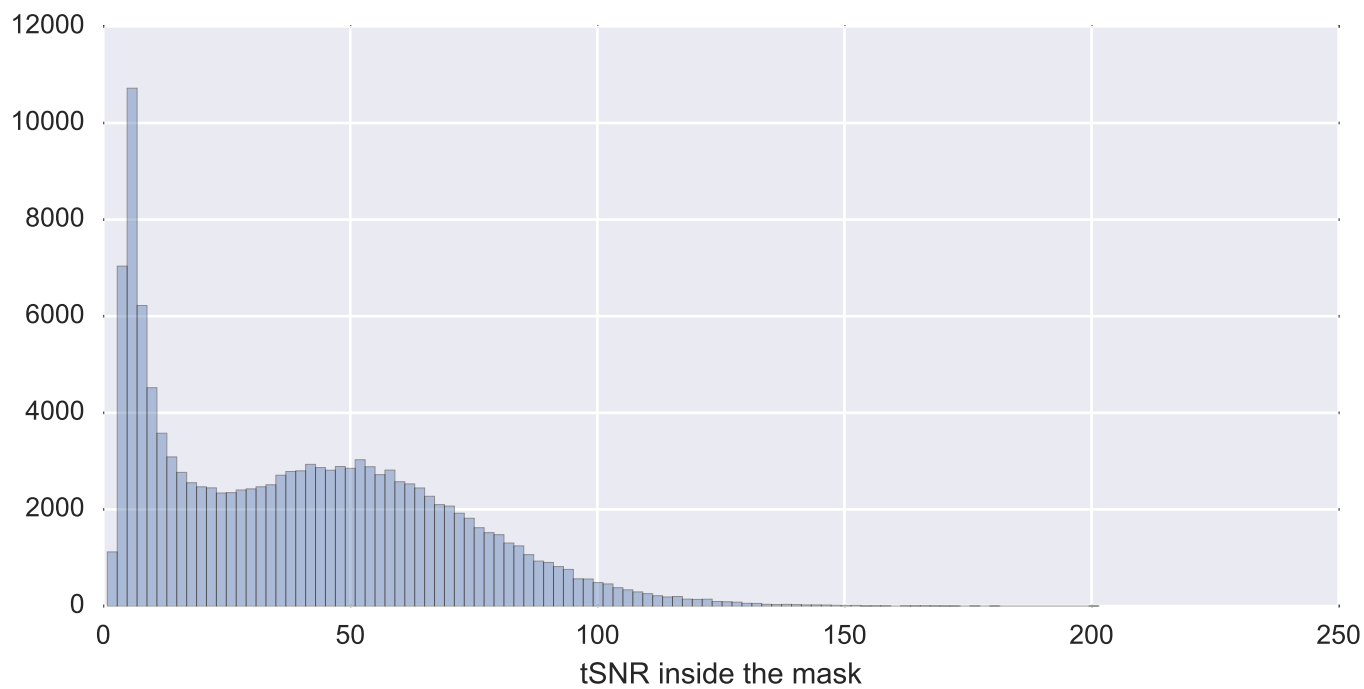

Mean EPI

Brain mask

tSNR

motion

fieldmap correction

coregistration