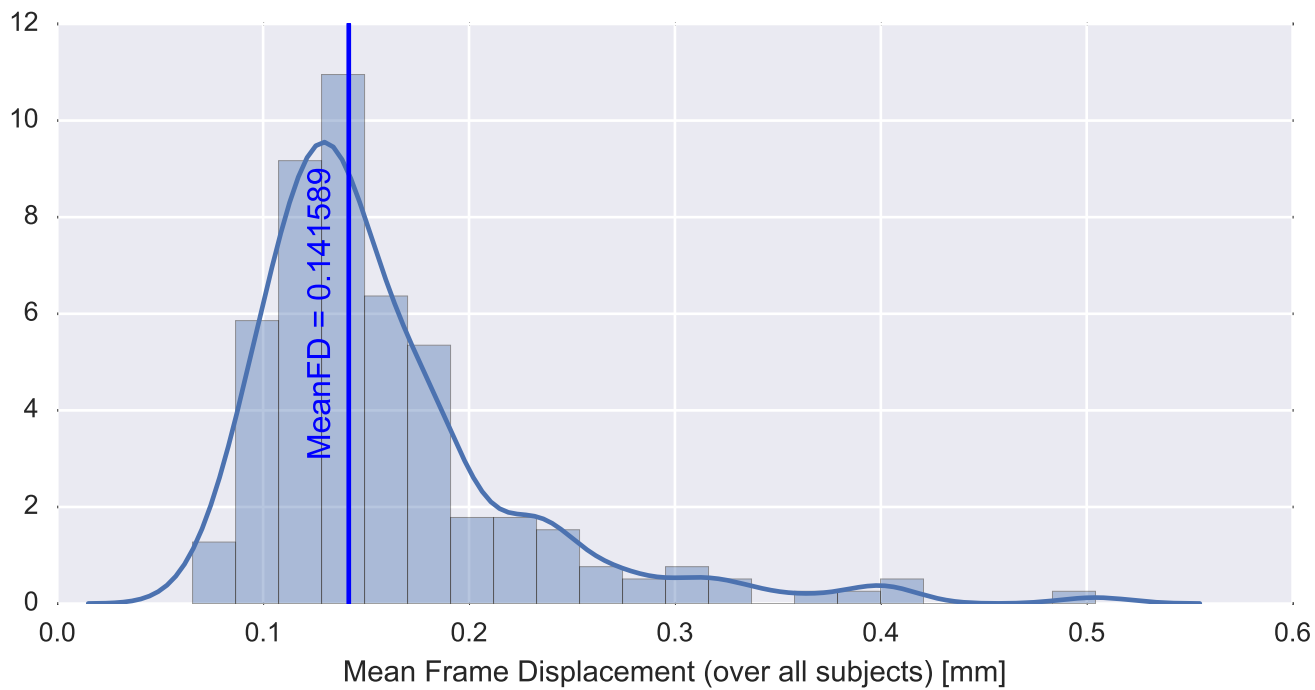

Mean EPI

Brain mask

tSNR

motion

fieldmap correction

coregistration