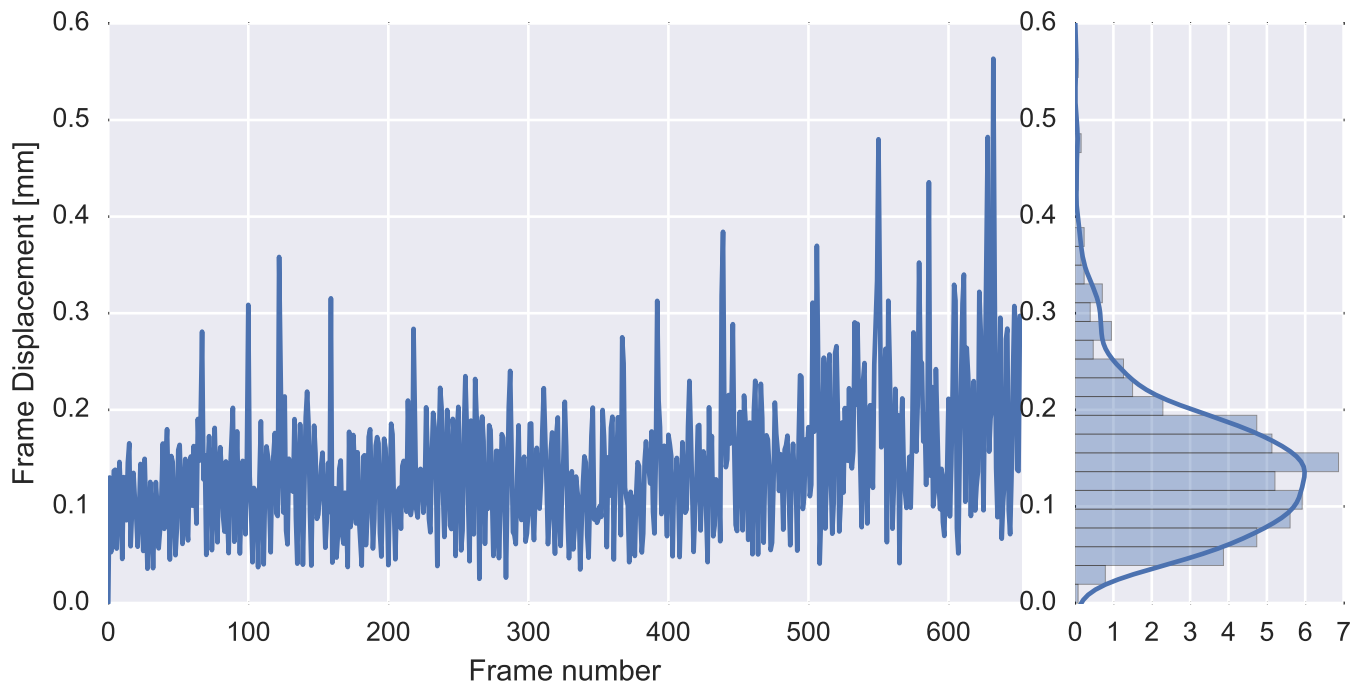

Mean EPI

Brain mask

tSNR

motion

fieldmap correction

coregistration