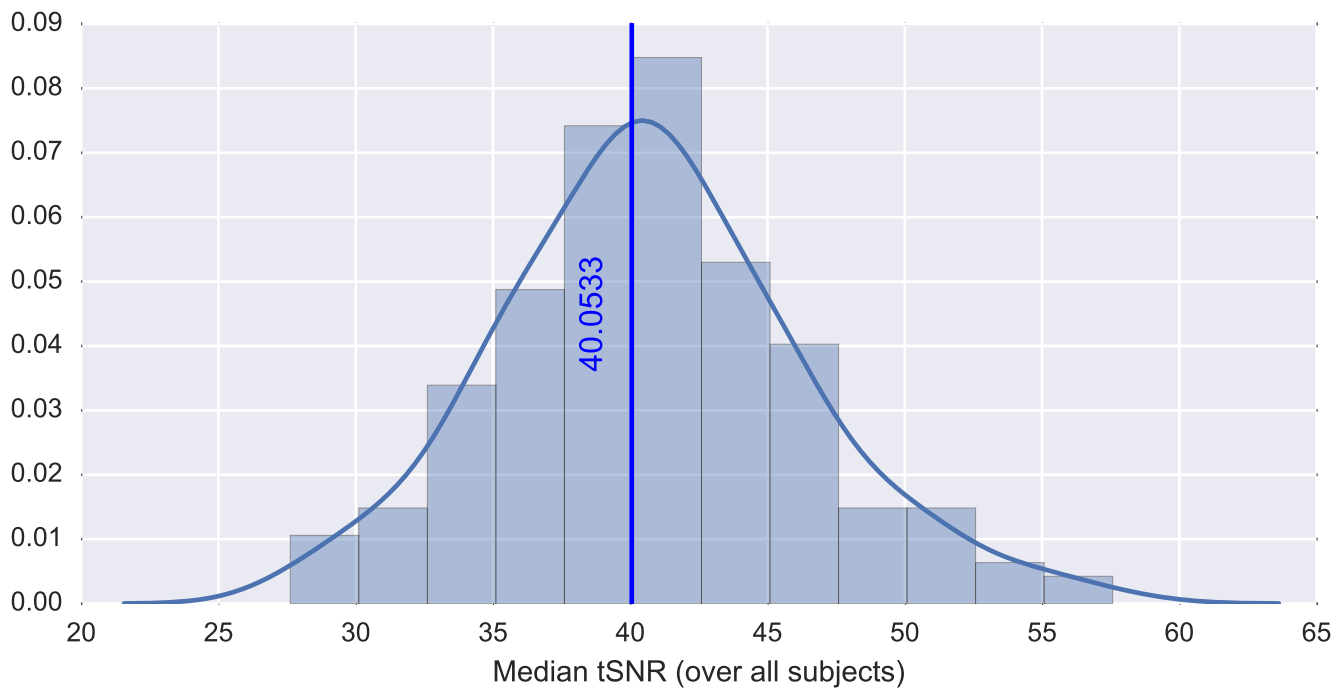

Mean EPI

Brain mask

tSNR

motion

fieldmap correction

coregistration