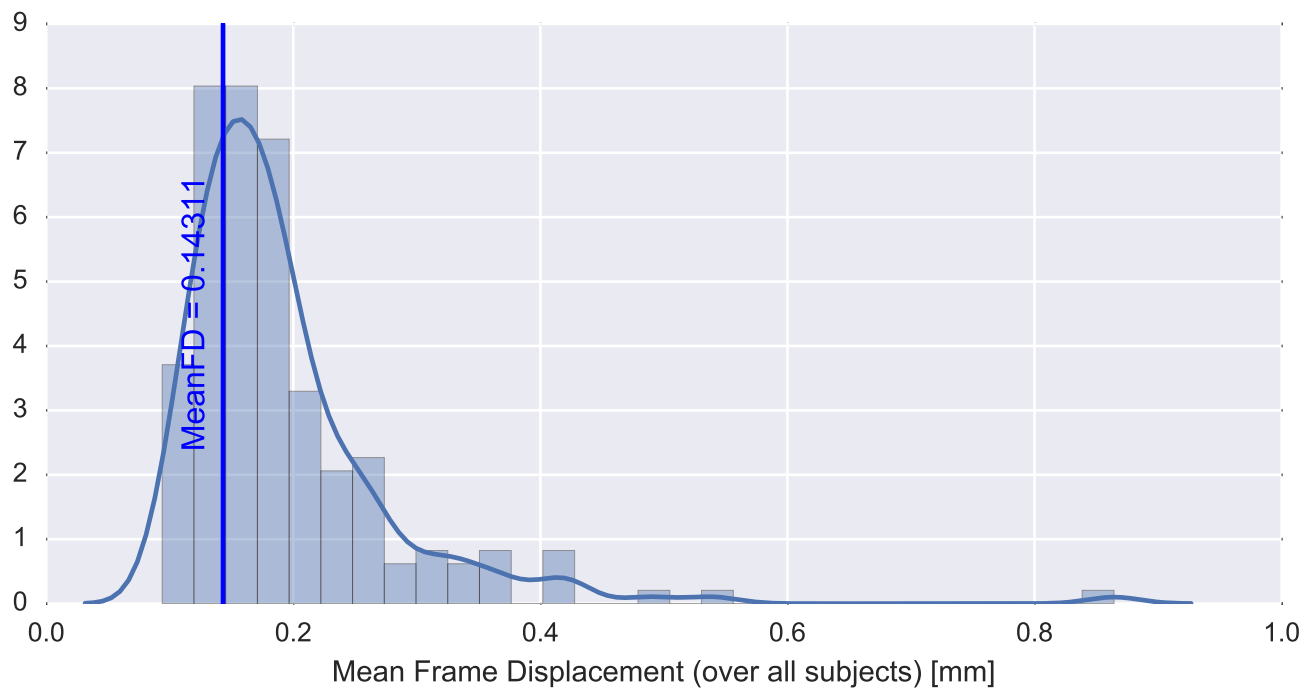

Mean EPI

Brain mask

tSNR

motion

fieldmap correction

coregistration