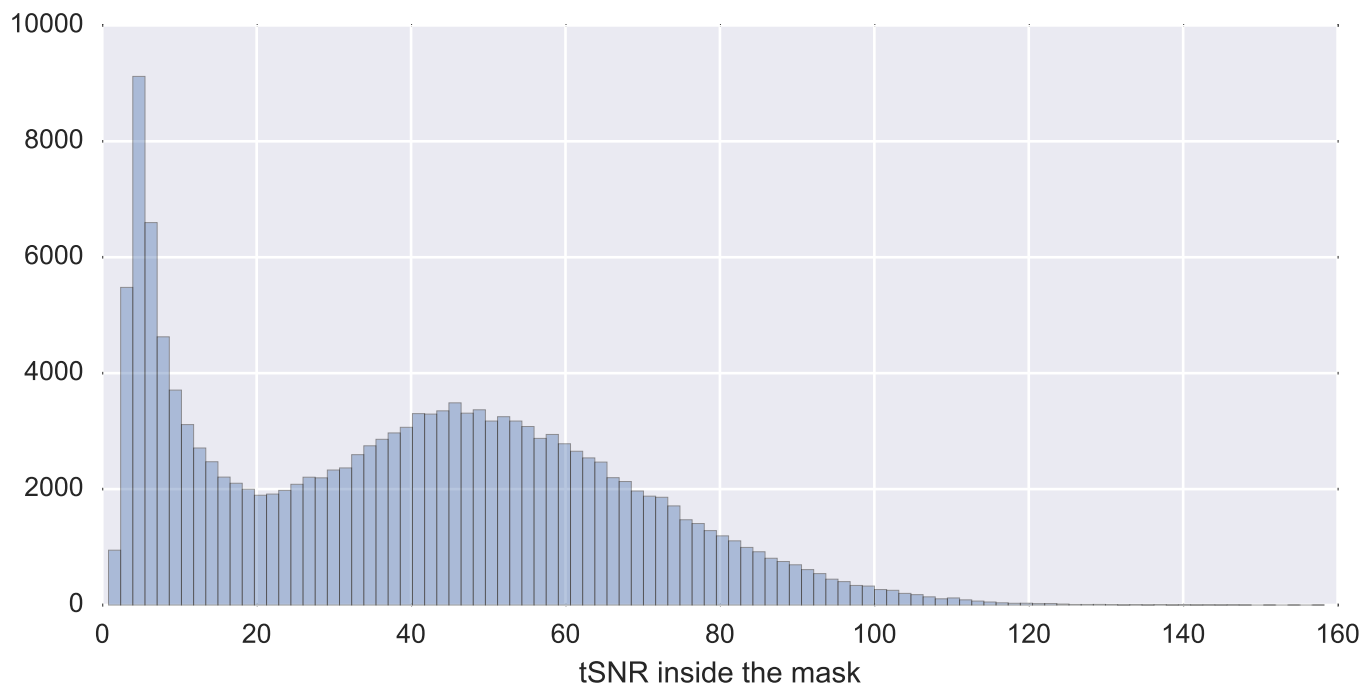

Mean EPI

Brain mask

tSNR

motion

fieldmap correction

coregistration