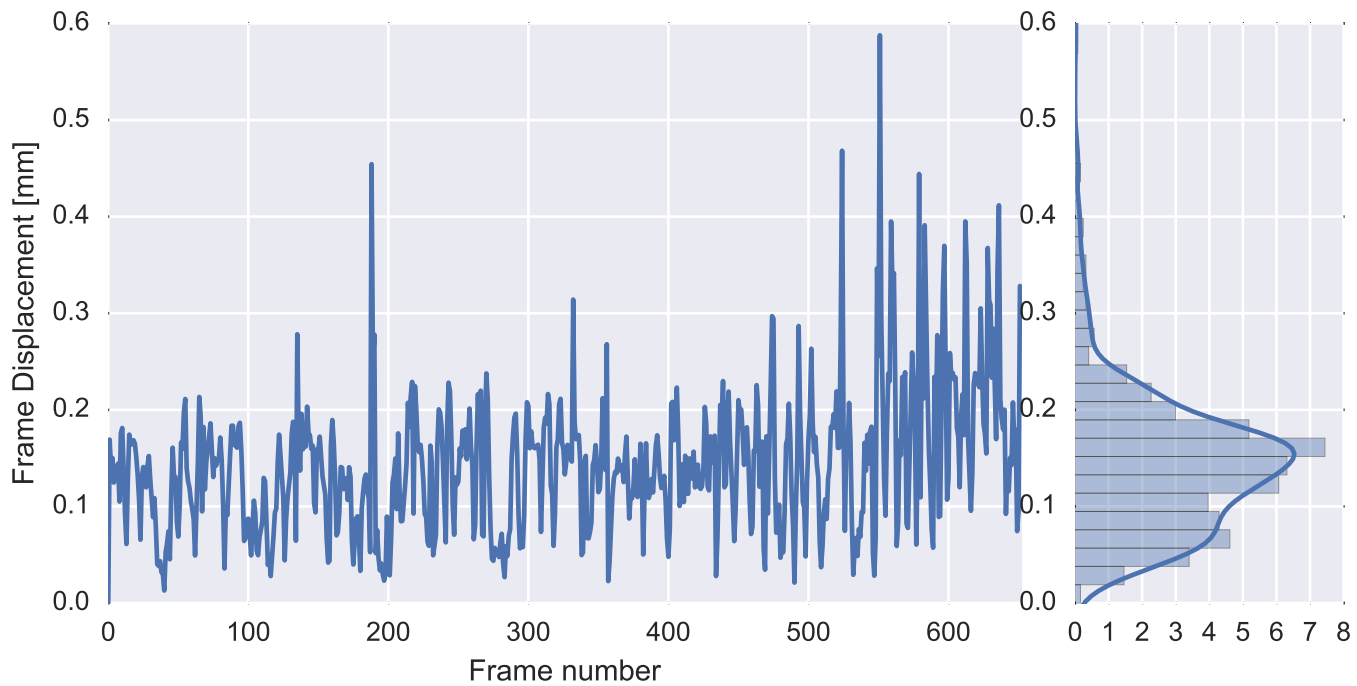

Mean EPI

Brain mask

tSNR

motion

fieldmap correction

coregistration