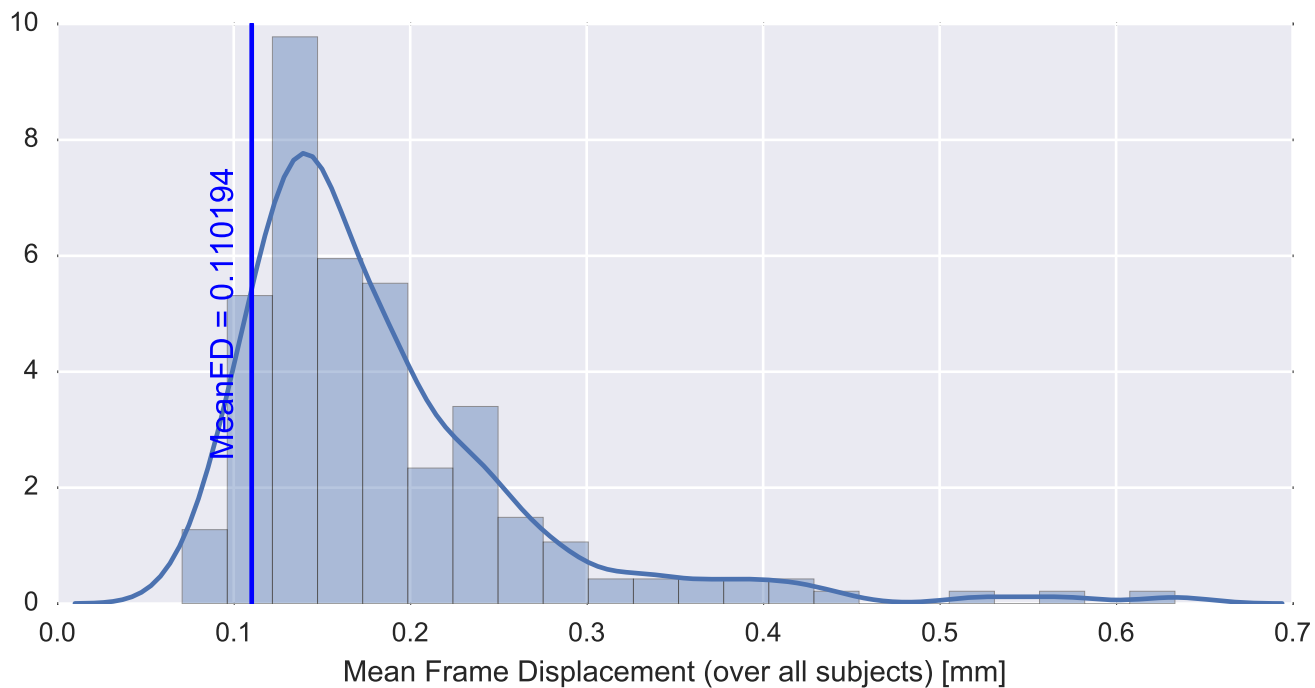

Mean EPI

Brain mask

tSNR

motion

fieldmap correction

coregistration