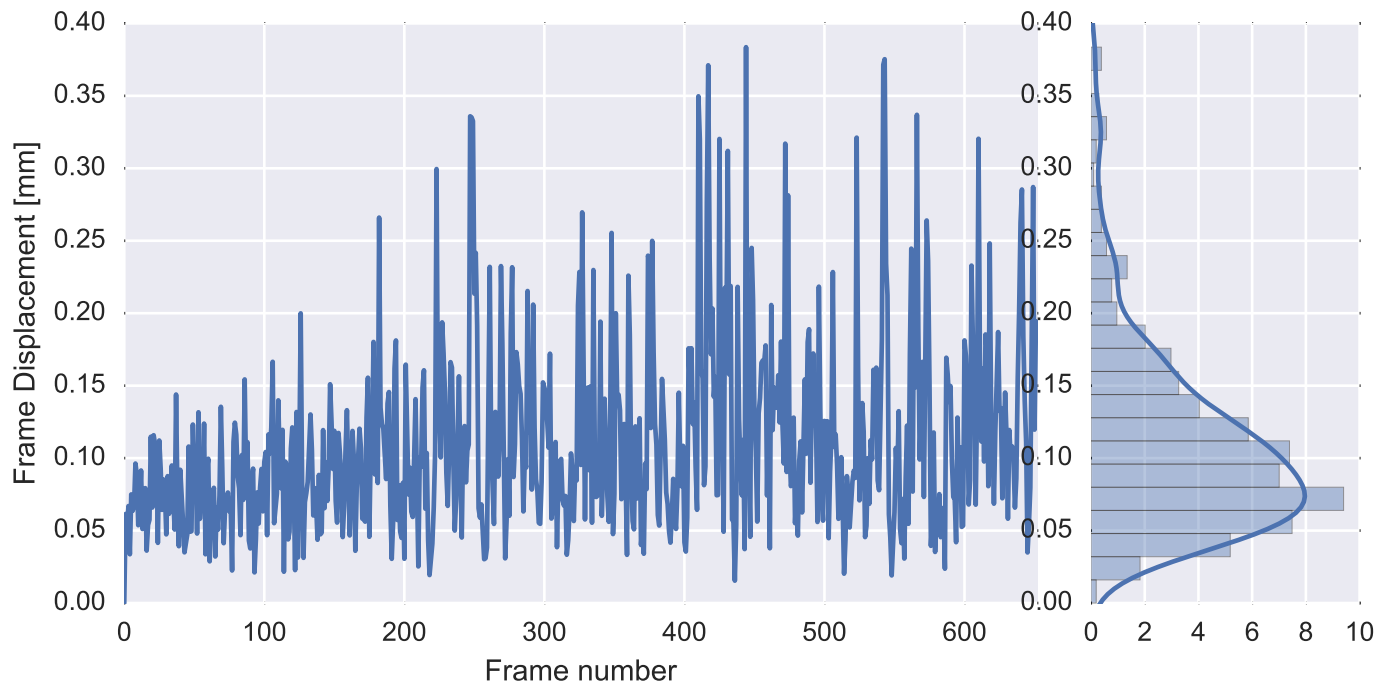

Mean EPI

Brain mask

tSNR

motion

fieldmap correction

coregistration