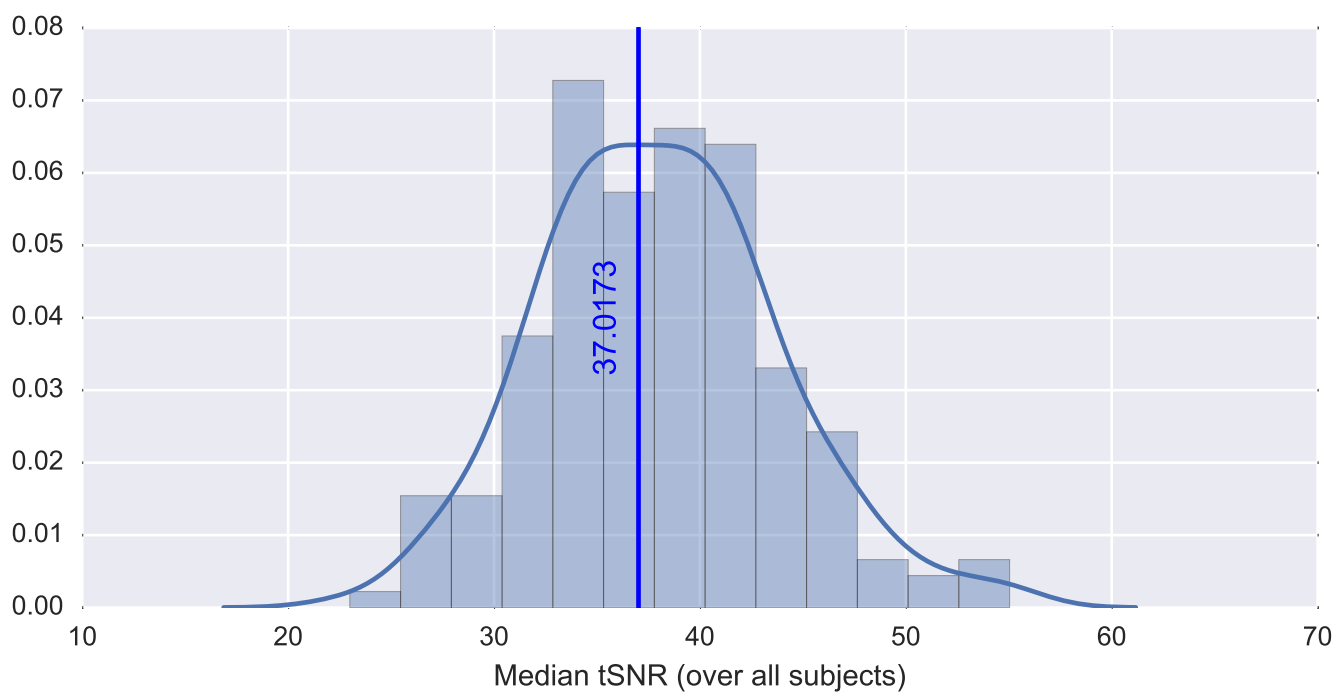

Mean EPI

Brain mask

tSNR

motion

fieldmap correction

coregistration