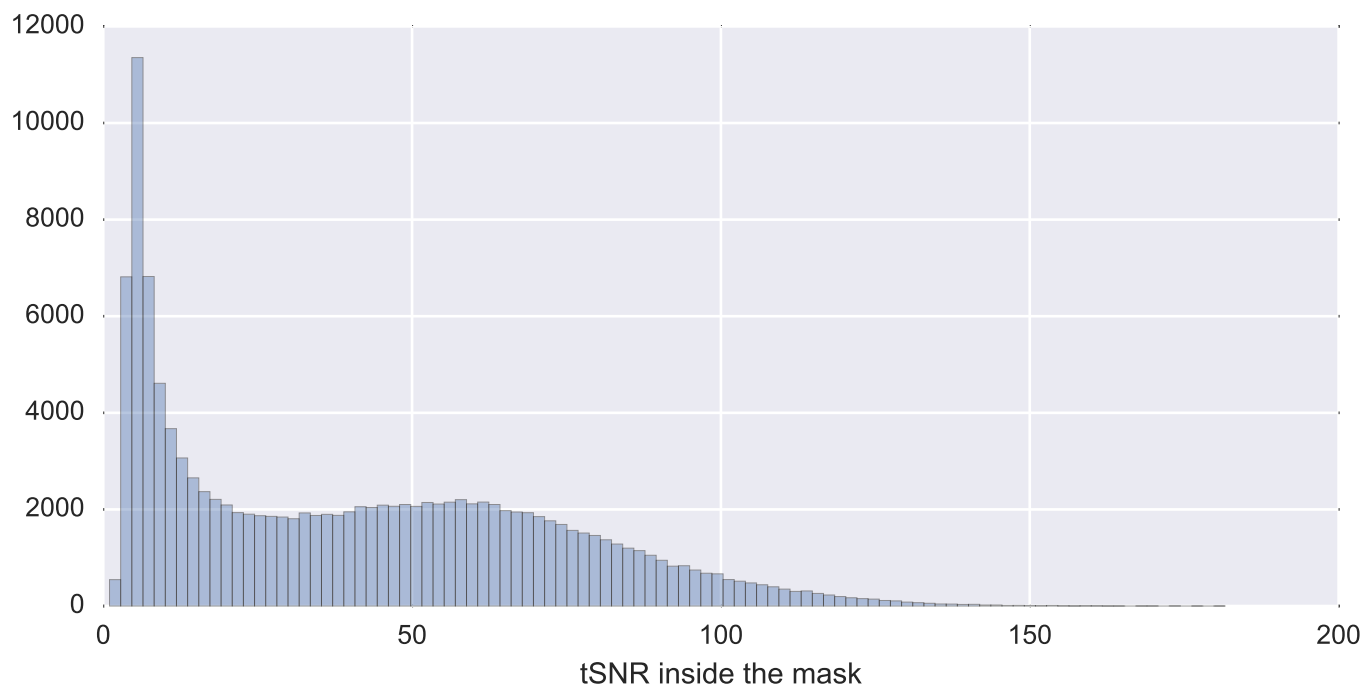

Mean EPI

Brain mask

tSNR

motion

fieldmap correction

coregistration