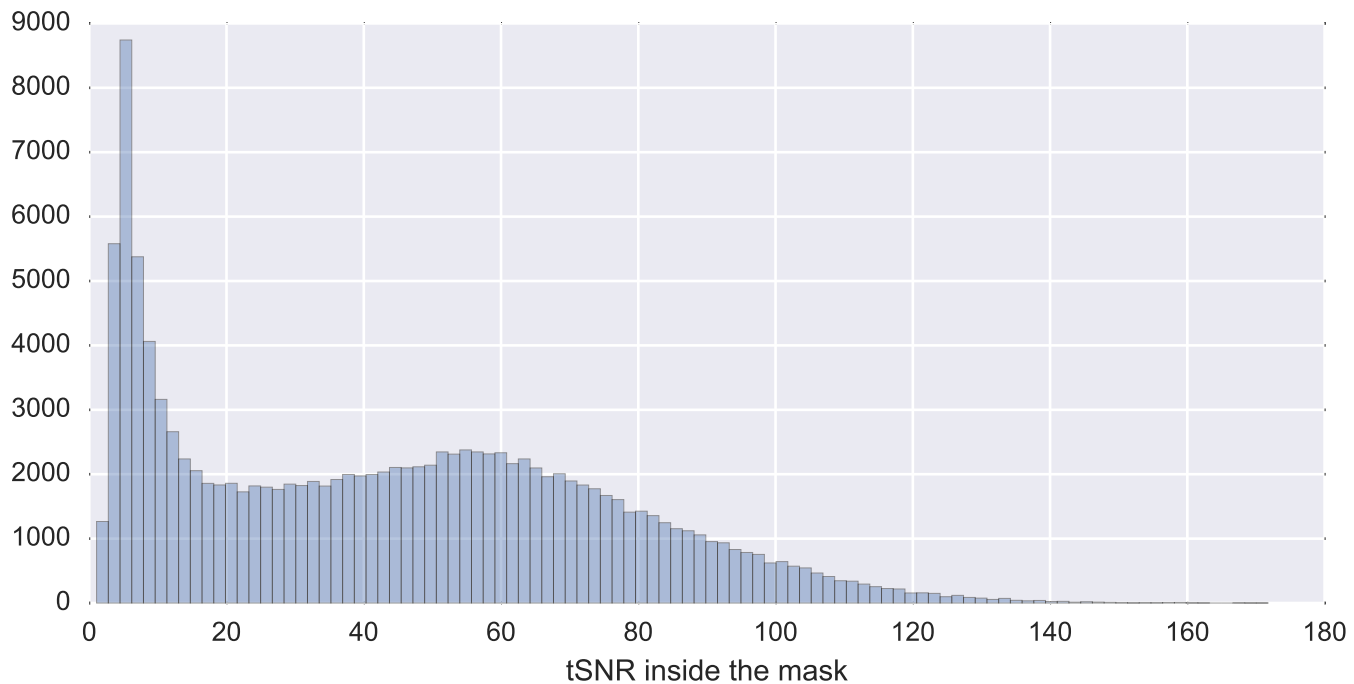

Mean EPI

Brain mask

tSNR

motion

fieldmap correction

coregistration