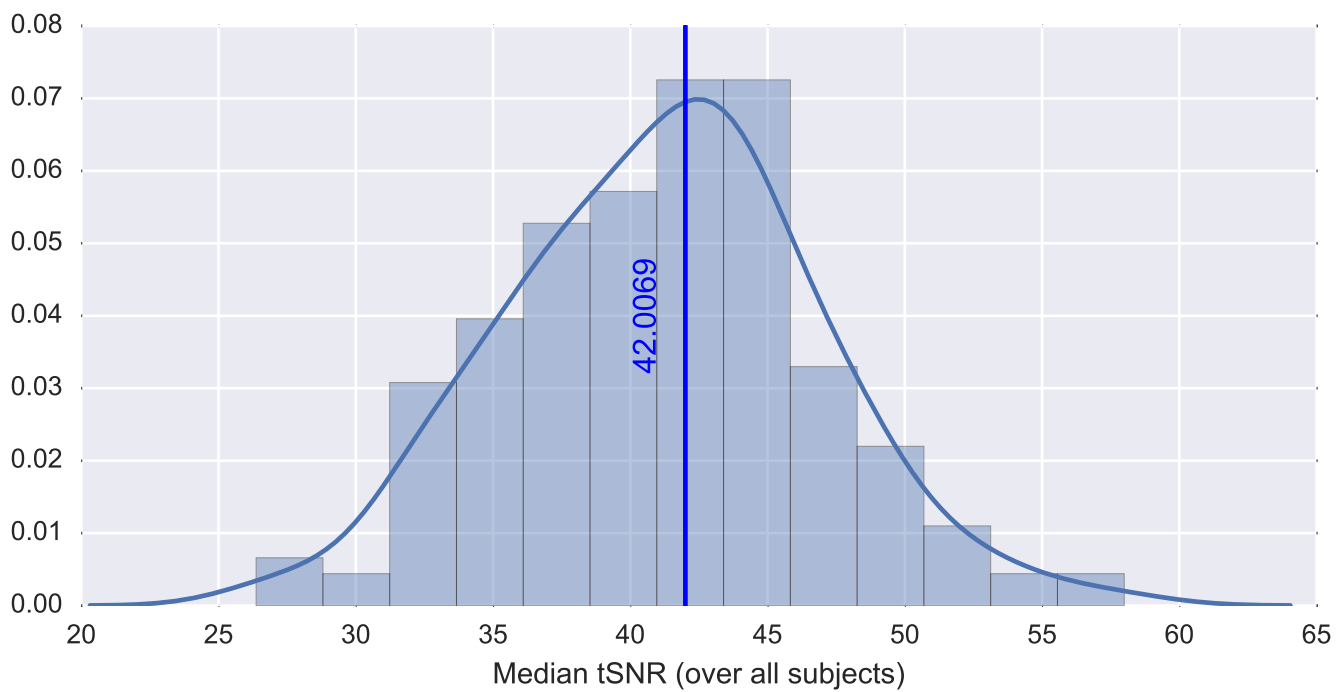

Mean EPI

Brain mask

tSNR

motion

fieldmap correction

coregistration