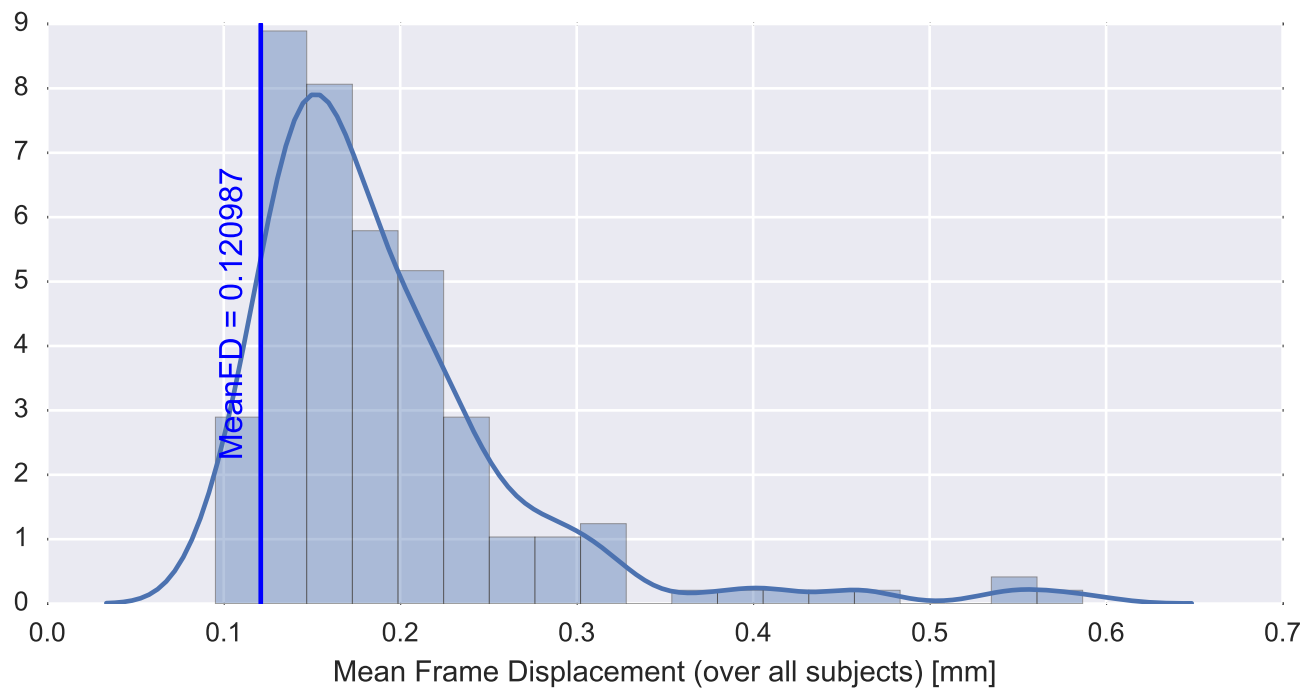

Mean EPI

Brain mask

tSNR

motion

fieldmap correction

coregistration