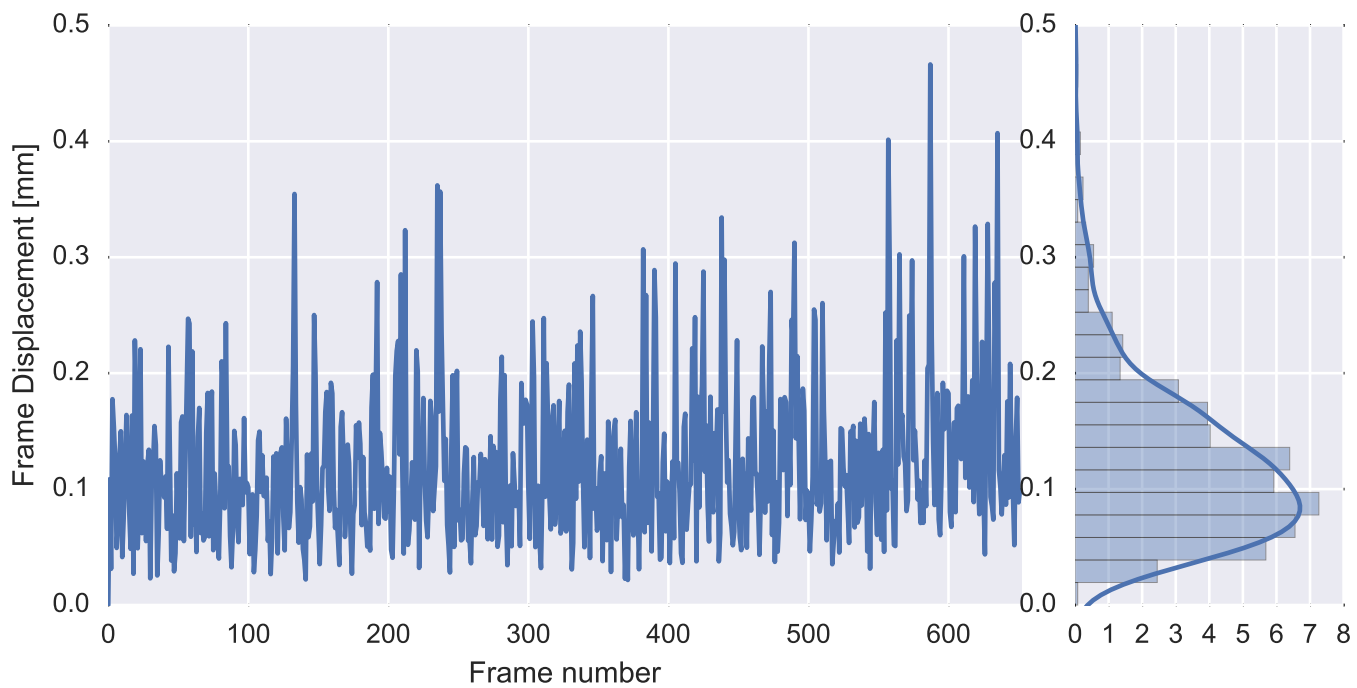

Mean EPI

Brain mask

tSNR

motion

fieldmap correction

coregistration