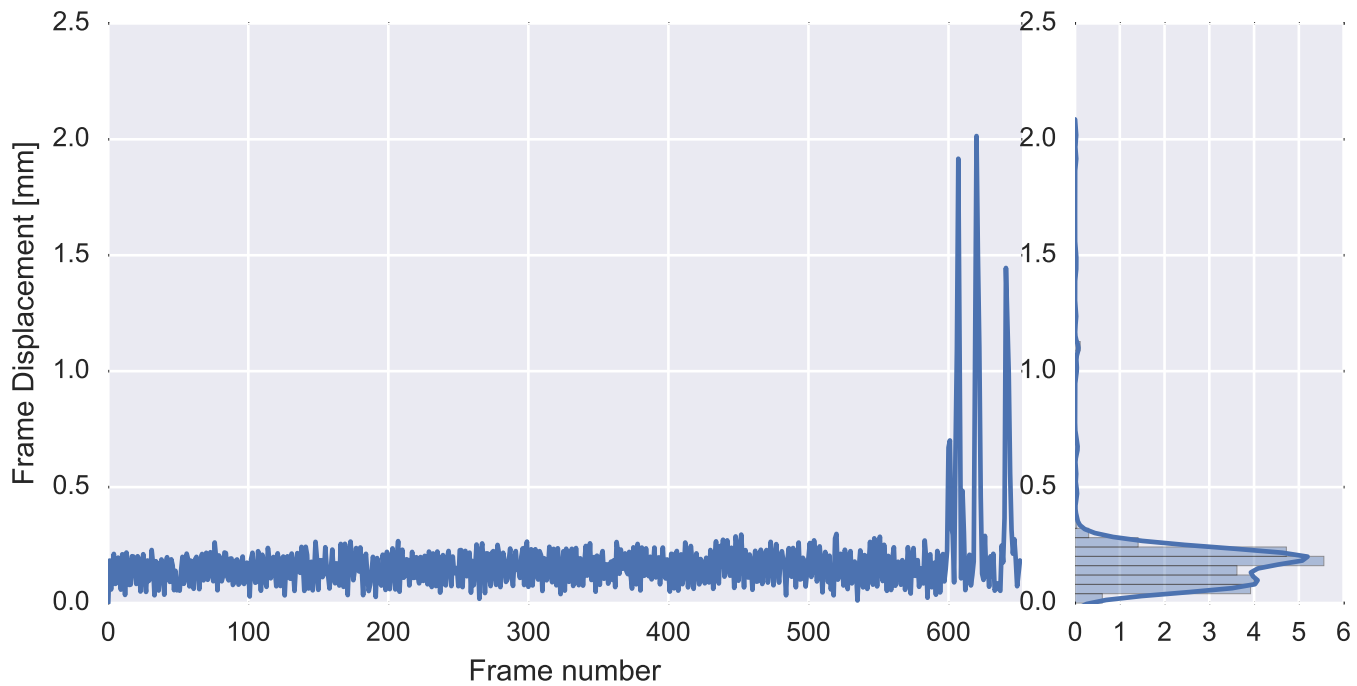

Mean EPI

Brain mask

tSNR

motion

fieldmap correction

coregistration