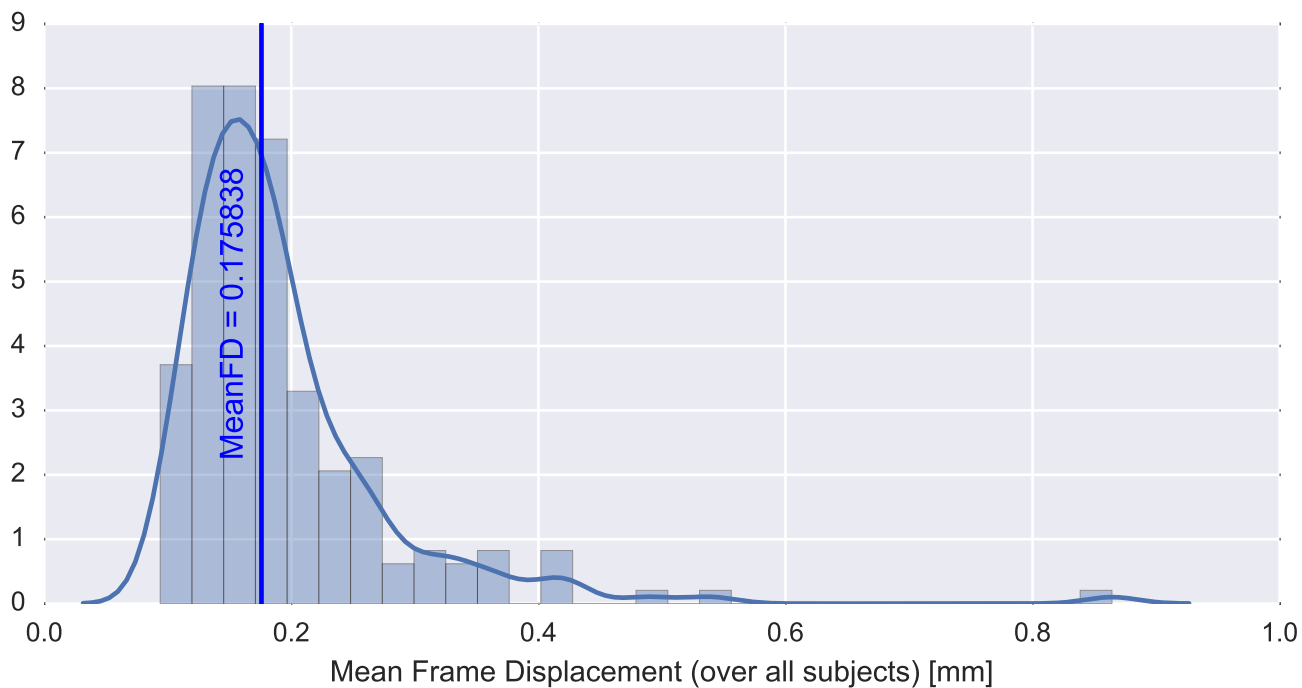

Mean EPI

Brain mask

tSNR

motion

fieldmap correction

coregistration