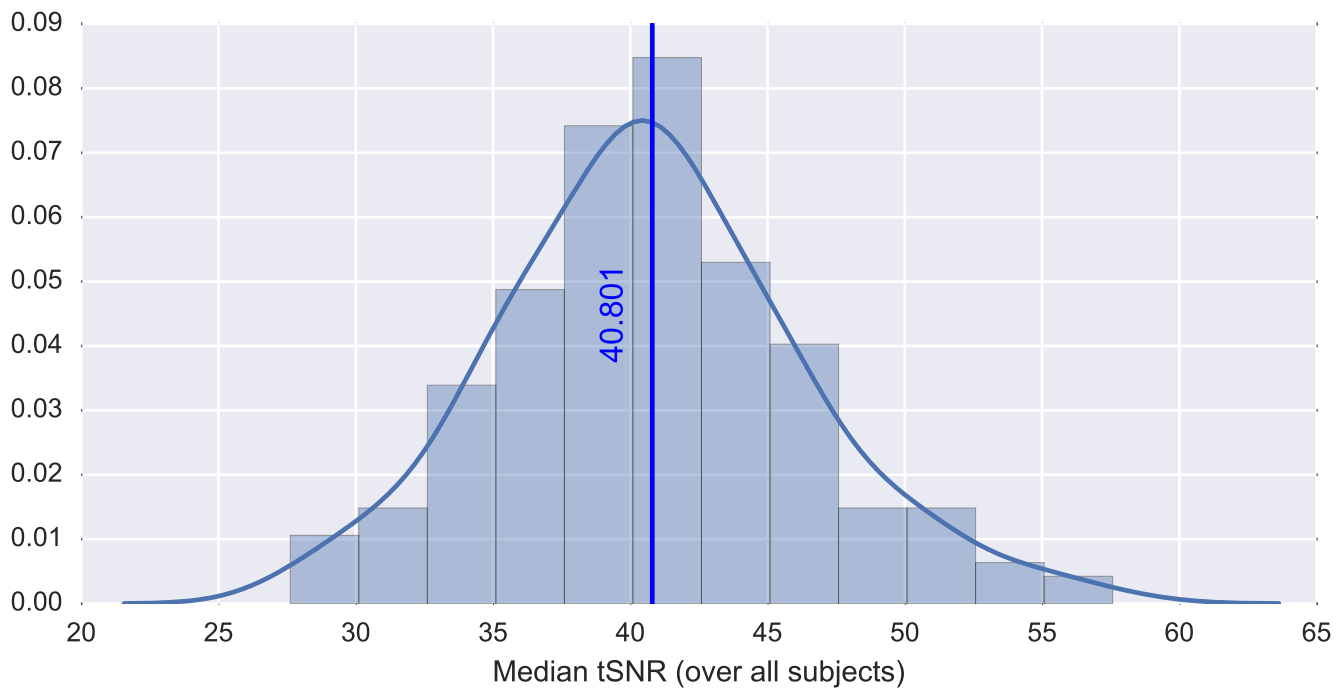

Mean EPI

Brain mask

tSNR

motion

fieldmap correction

coregistration