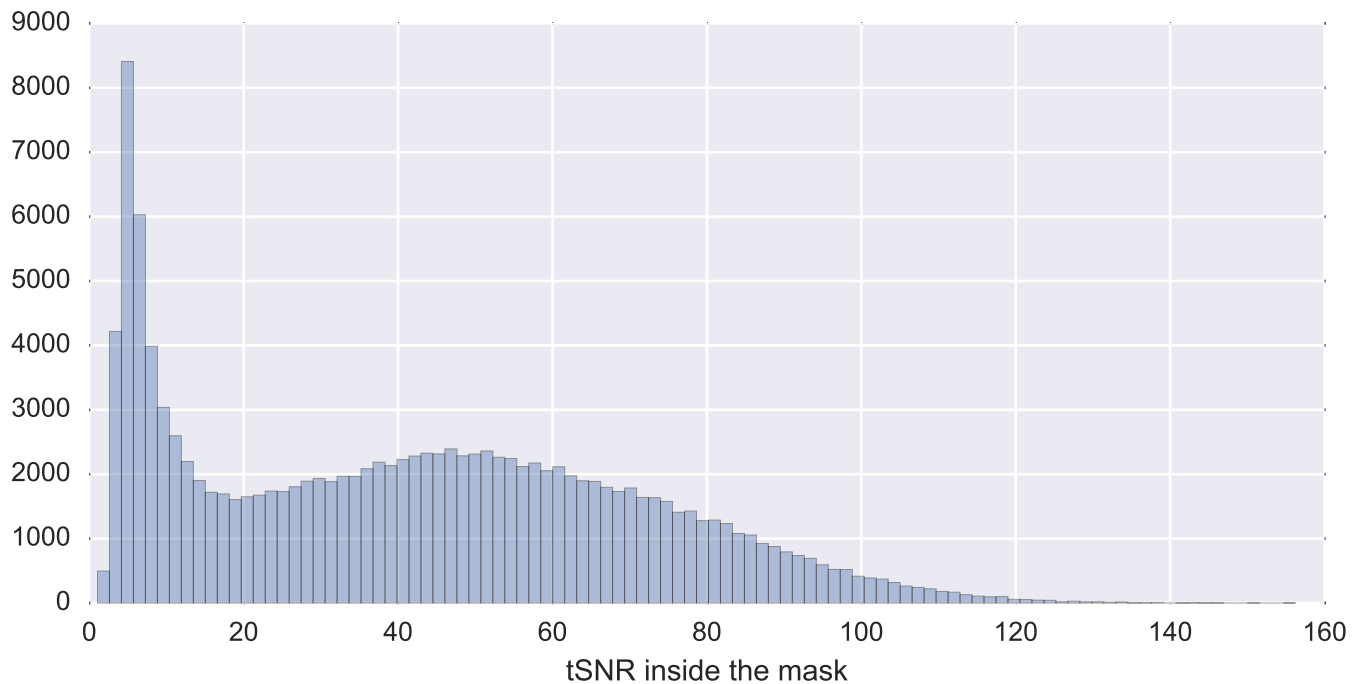

Mean EPI

Brain mask

tSNR

motion

fieldmap correction

coregistration