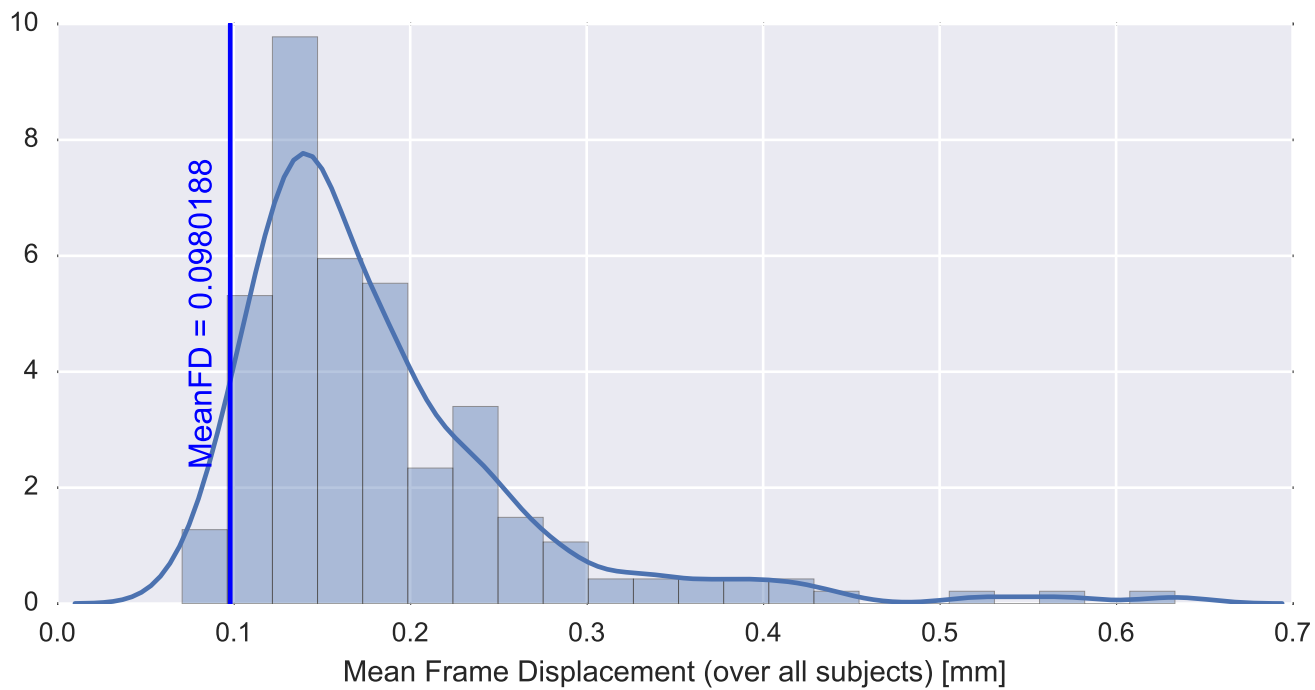

Mean EPI

Brain mask

tSNR

motion

fieldmap correction

coregistration