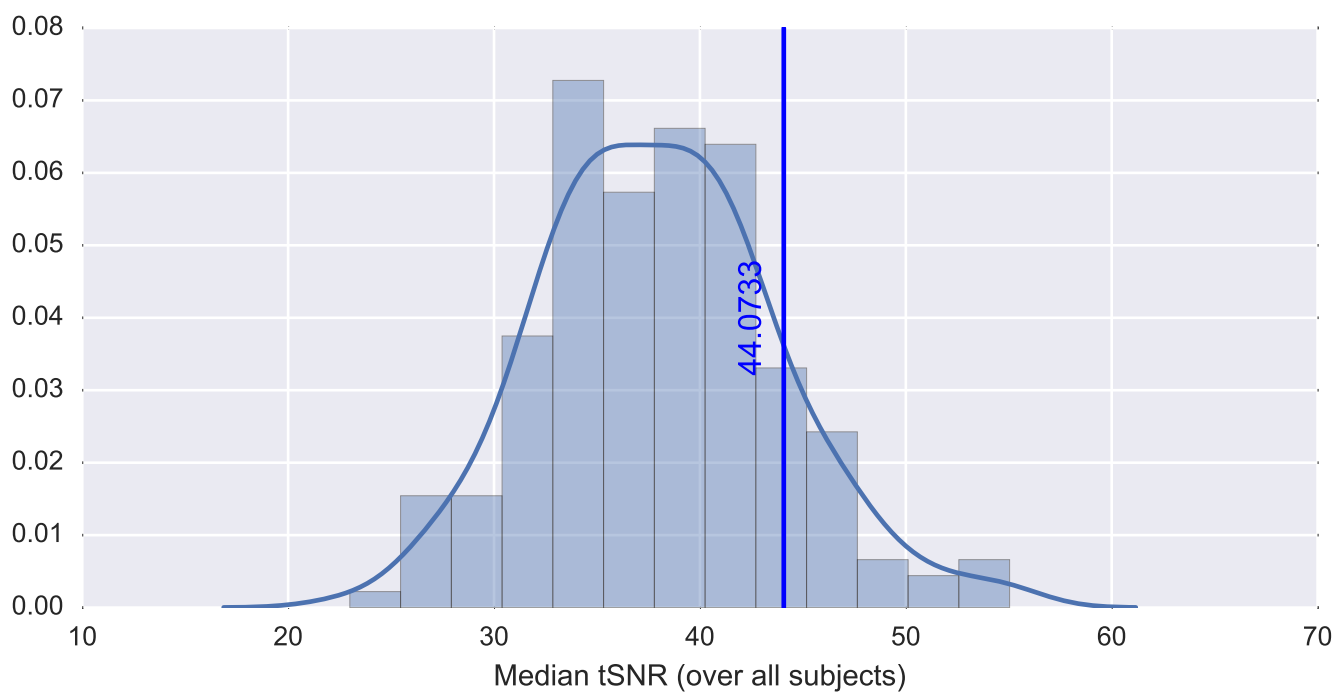

Mean EPI

Brain mask

tSNR

motion

fieldmap correction

coregistration