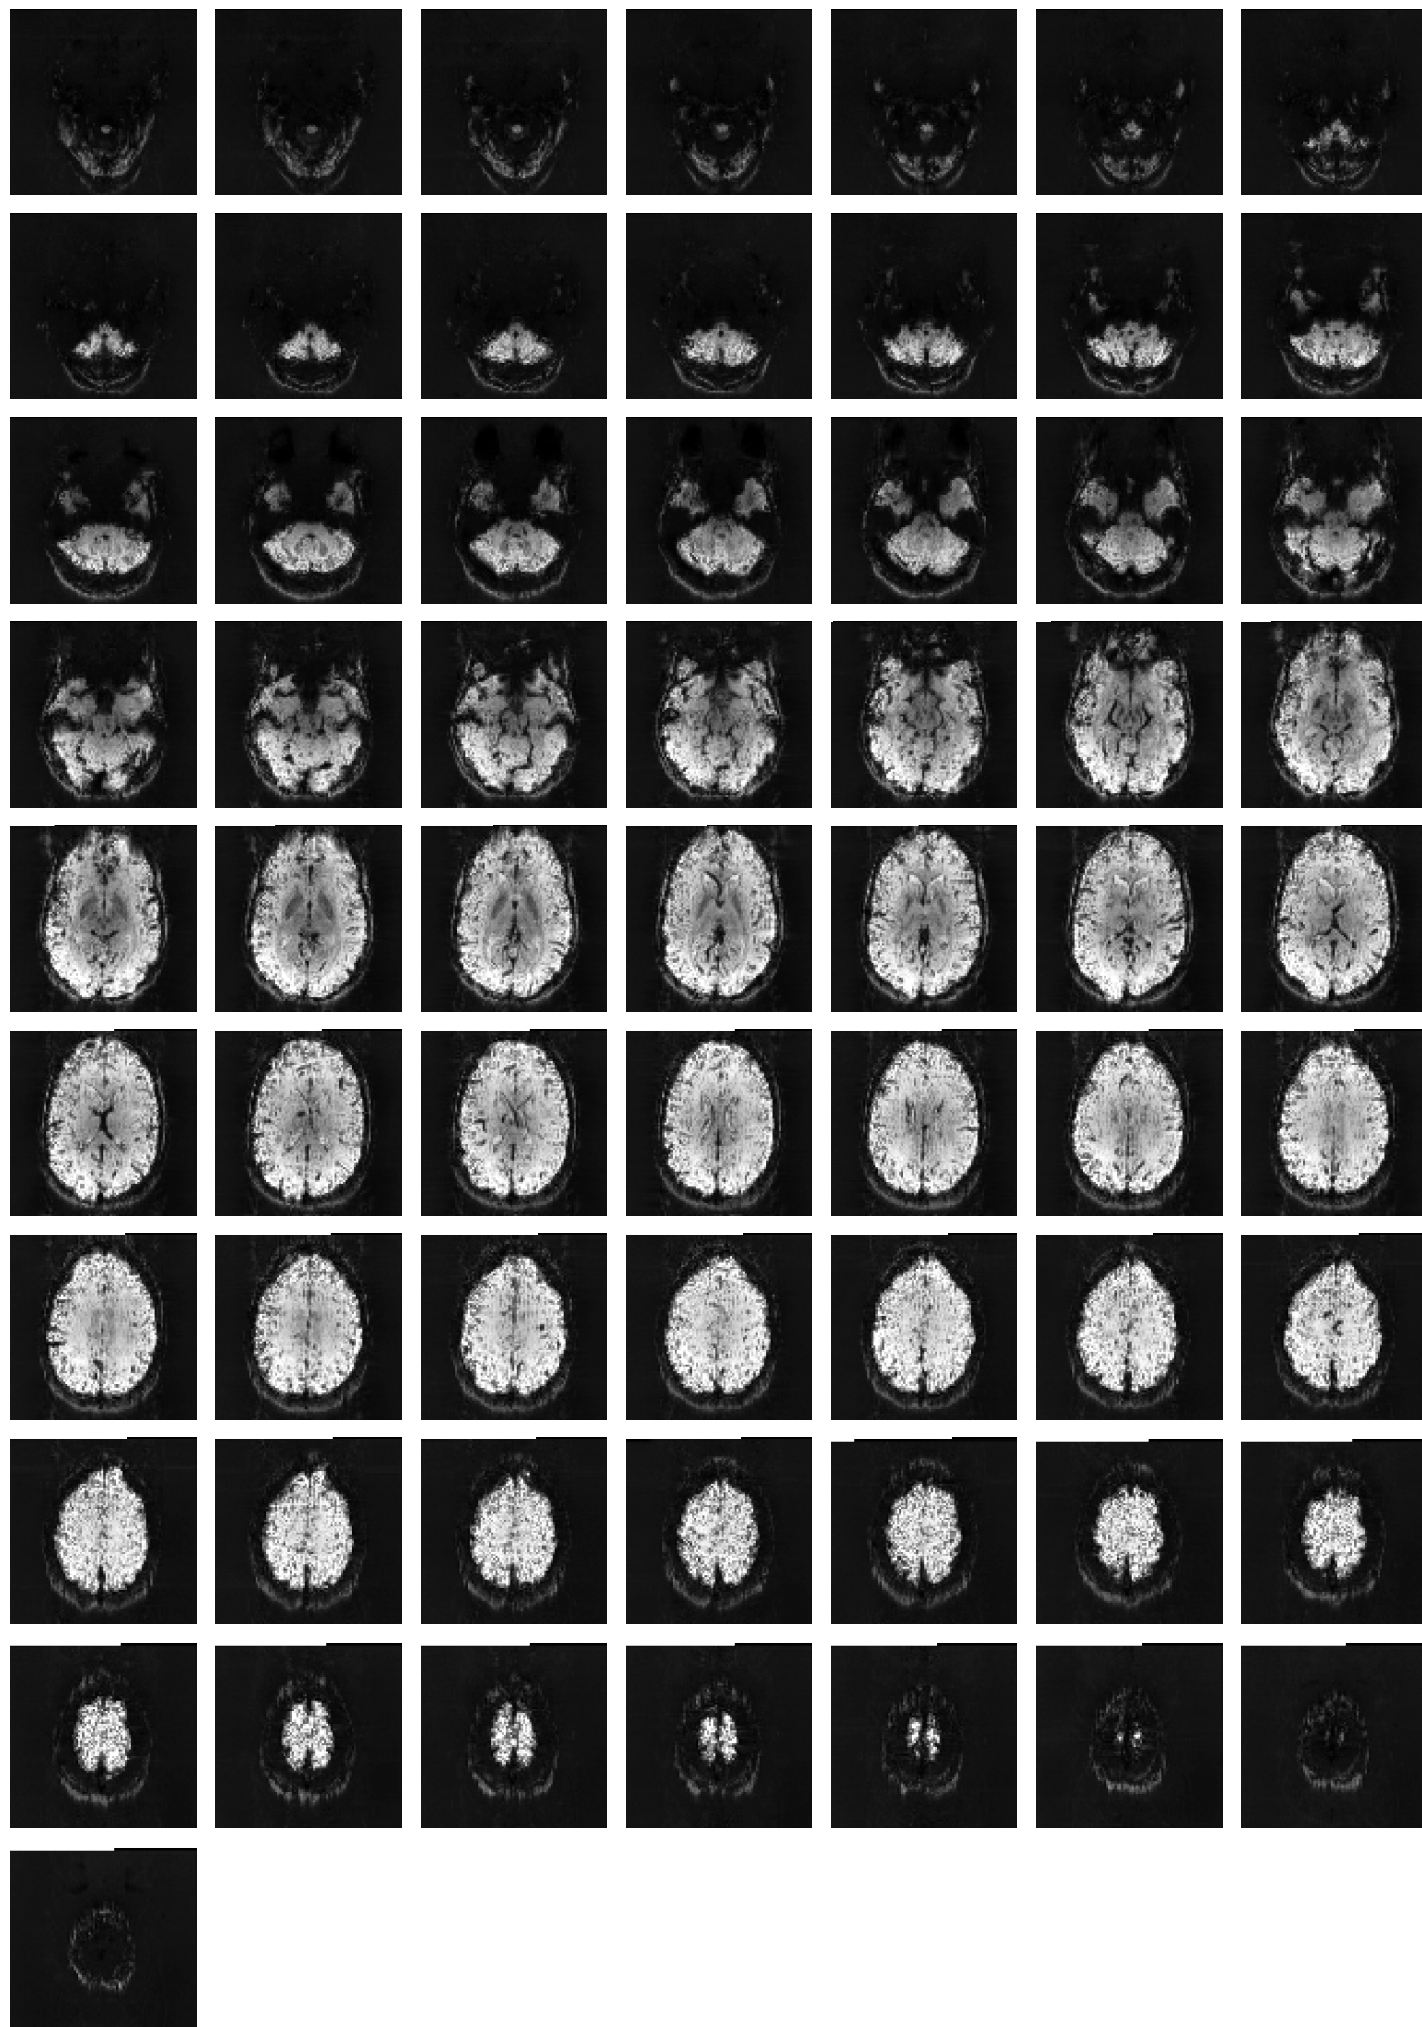

Mean EPI

Brain mask

tSNR

motion

fieldmap correction

coregistration