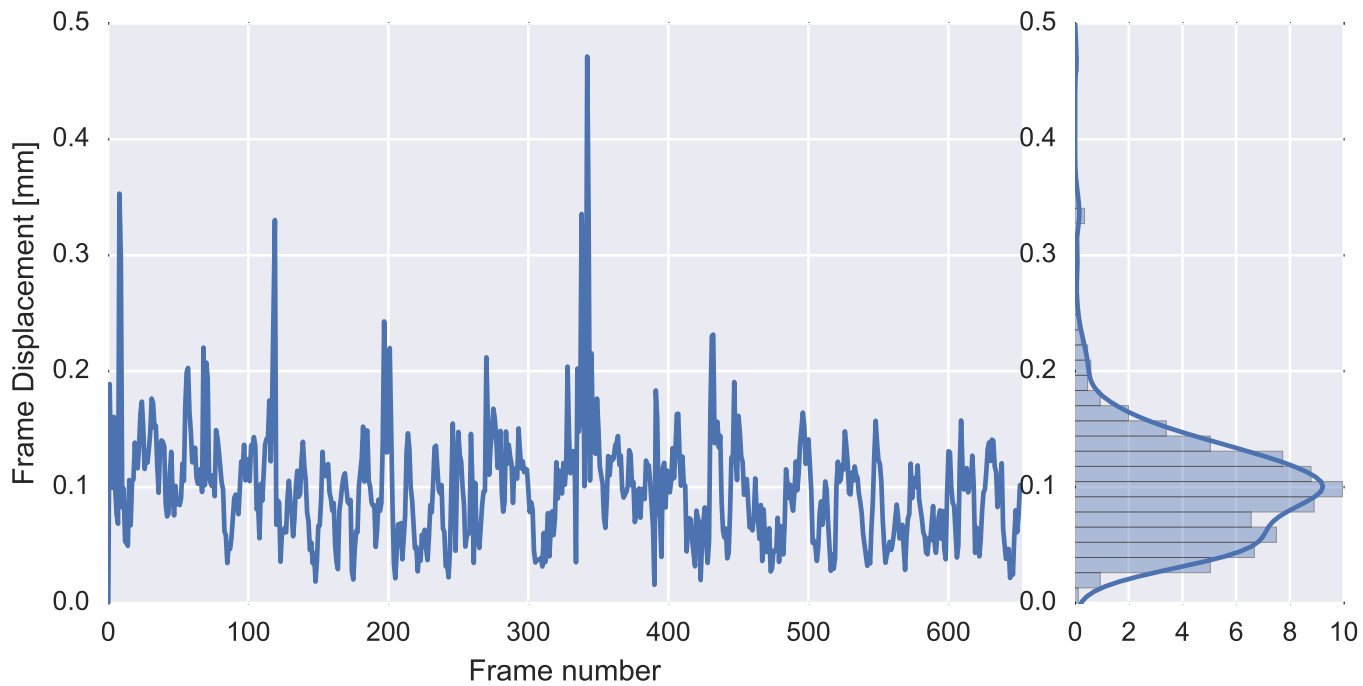

Mean EPI

Brain mask

tSNR

motion

fieldmap correction

coregistration