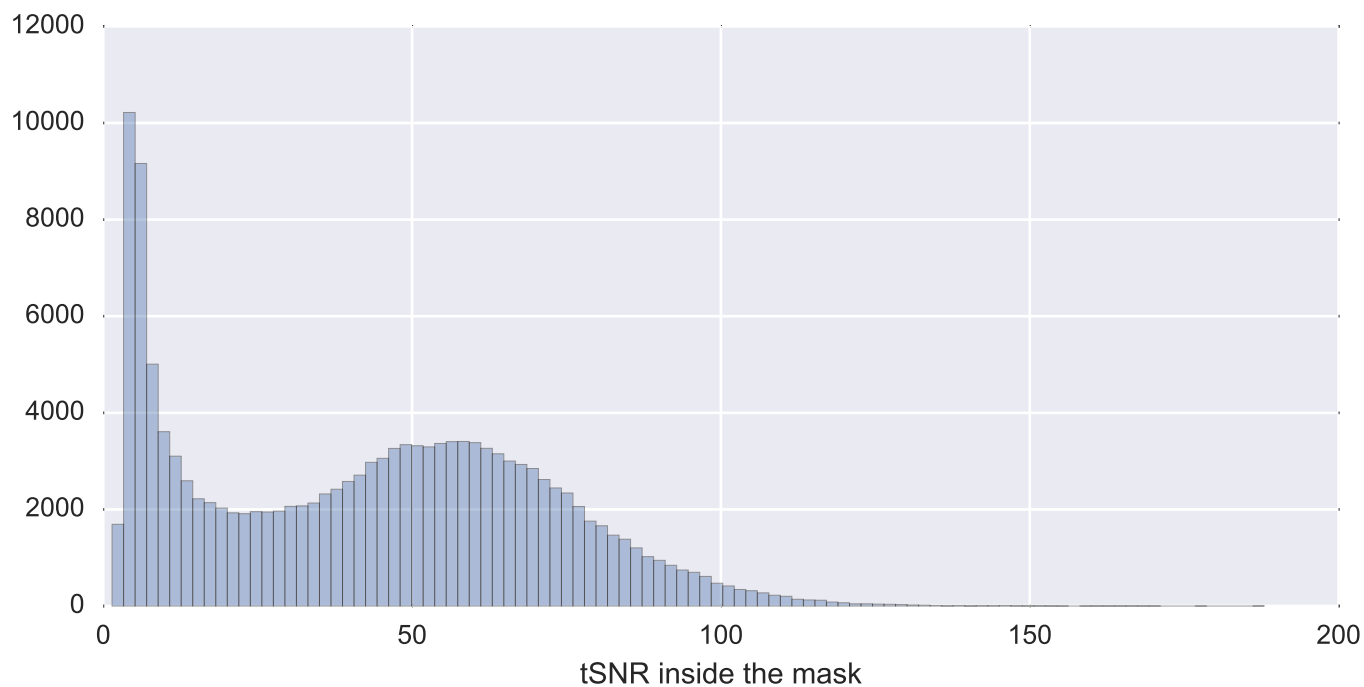

Mean EPI

Brain mask

tSNR

motion

fieldmap correction

coregistration