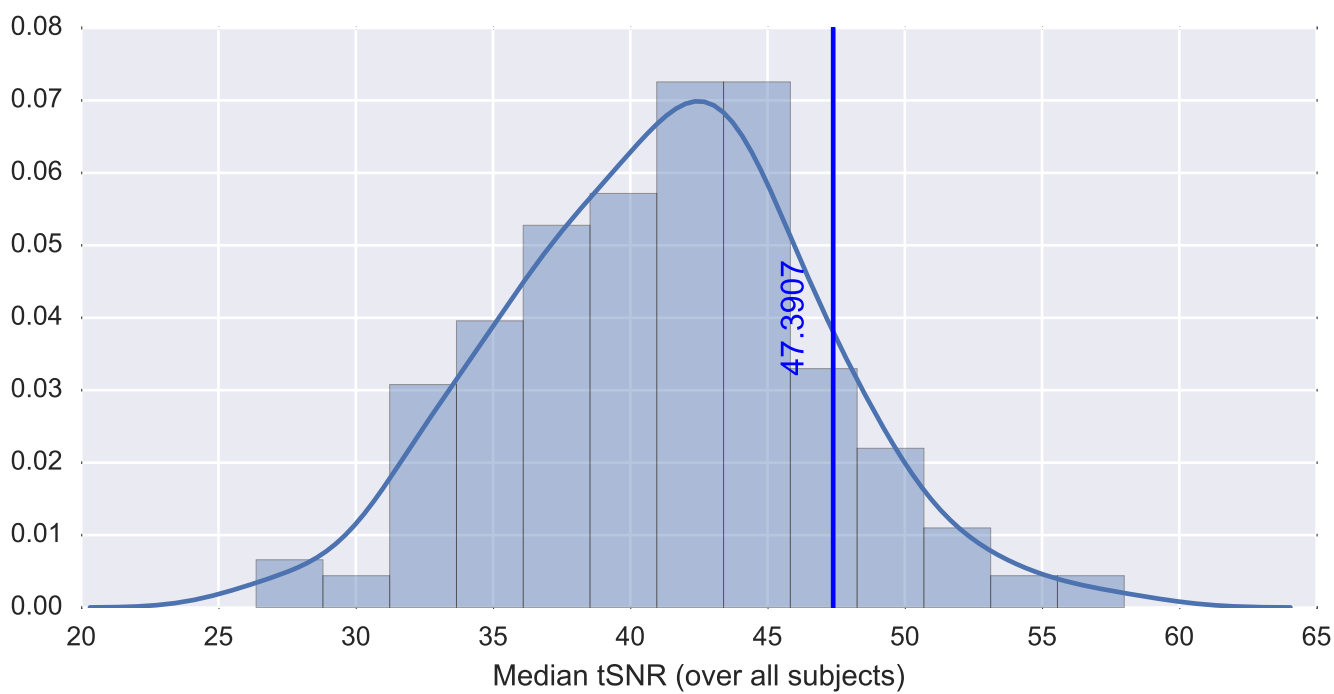

Mean EPI

Brain mask

tSNR

motion

fieldmap correction

coregistration