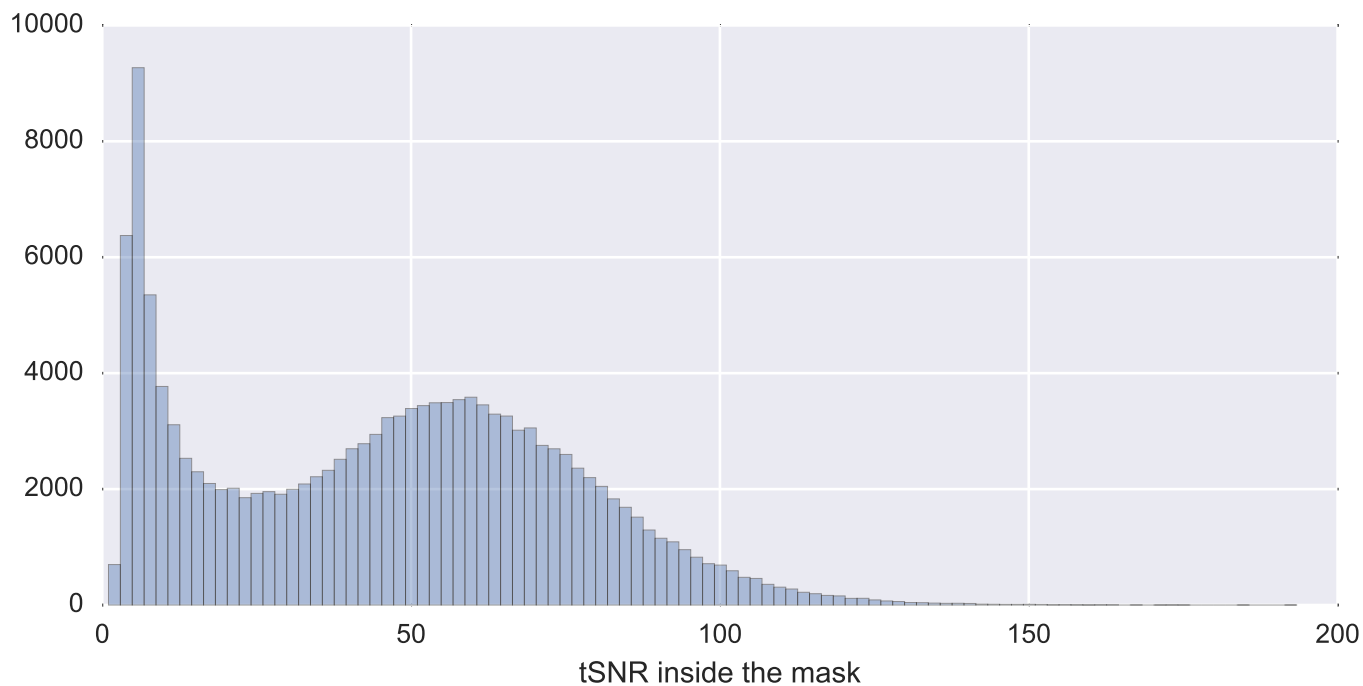

Mean EPI

Brain mask

tSNR

motion

fieldmap correction

coregistration