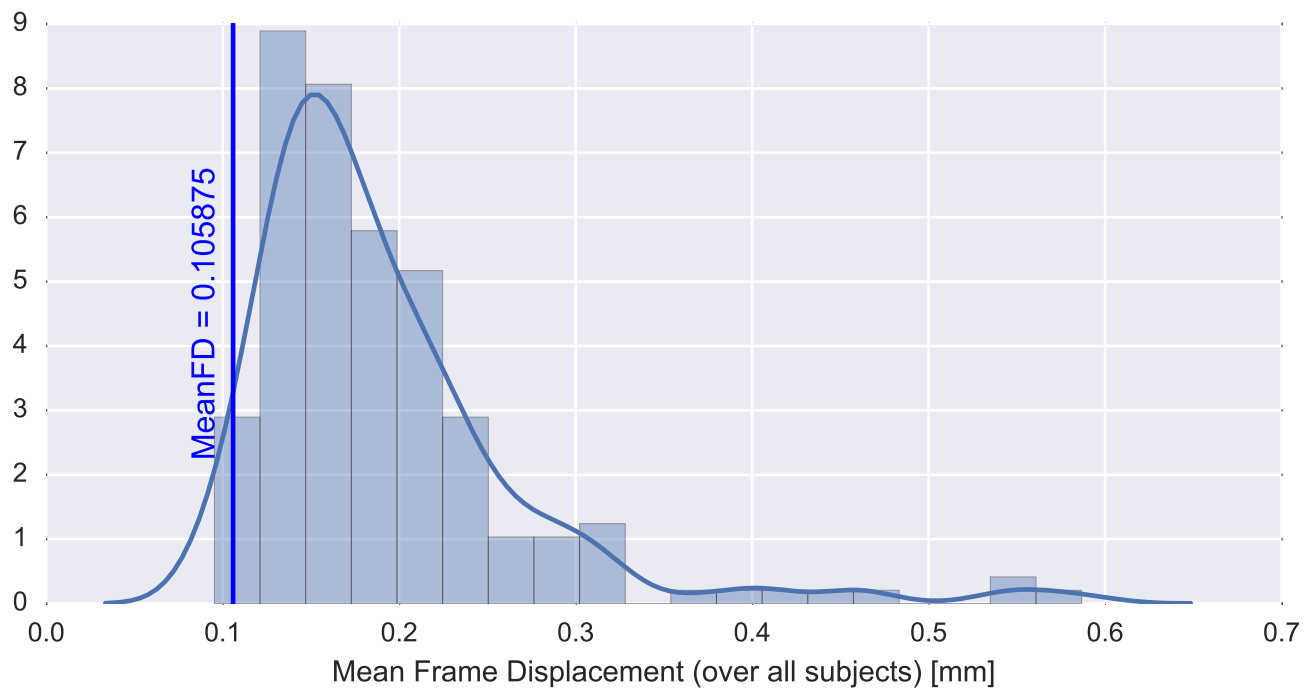

Mean EPI

Brain mask

tSNR

motion

fieldmap correction

coregistration