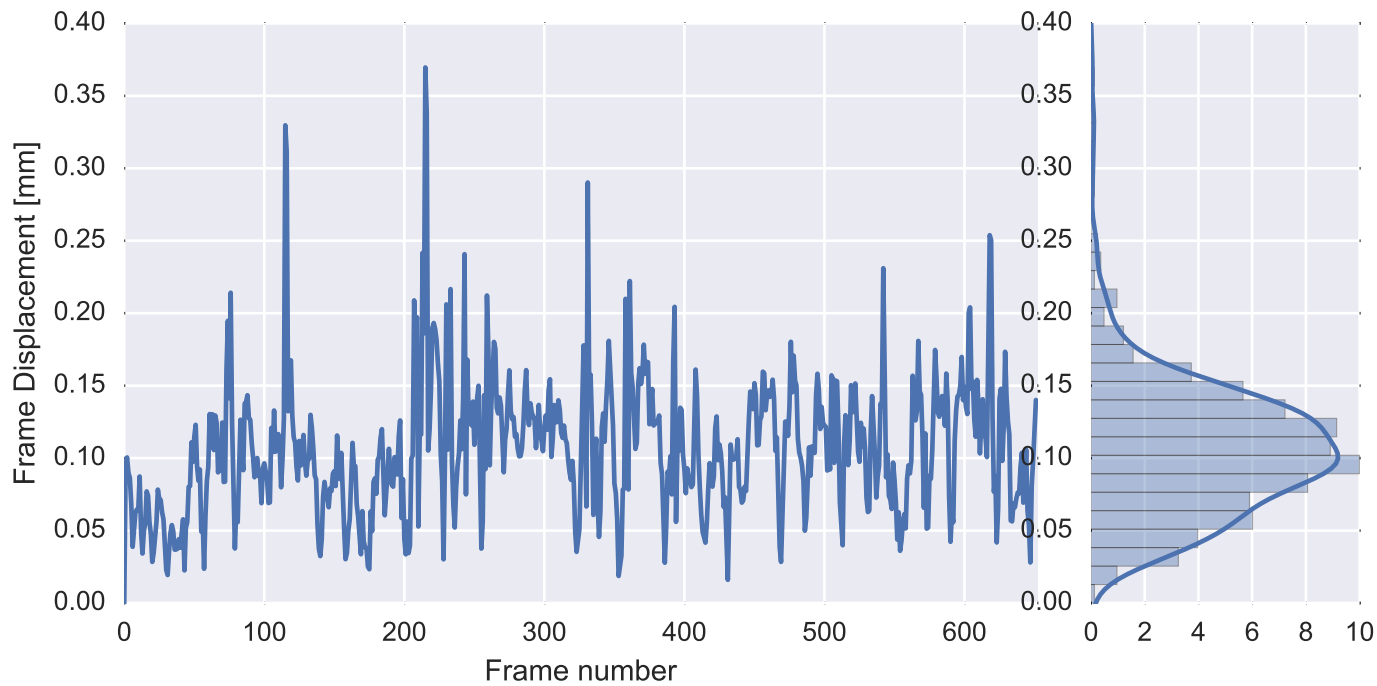

Mean EPI

Brain mask

tSNR

motion

fieldmap correction

coregistration