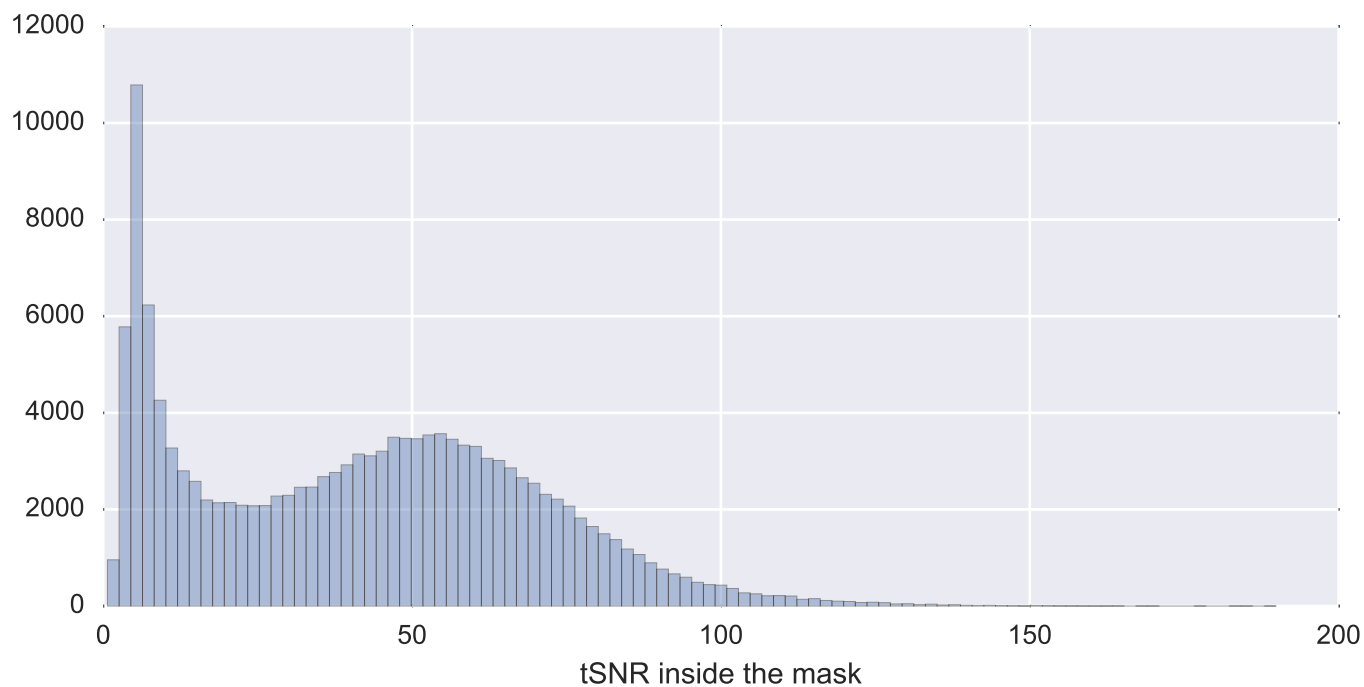

Mean EPI

Brain mask

tSNR

motion

fieldmap correction

coregistration