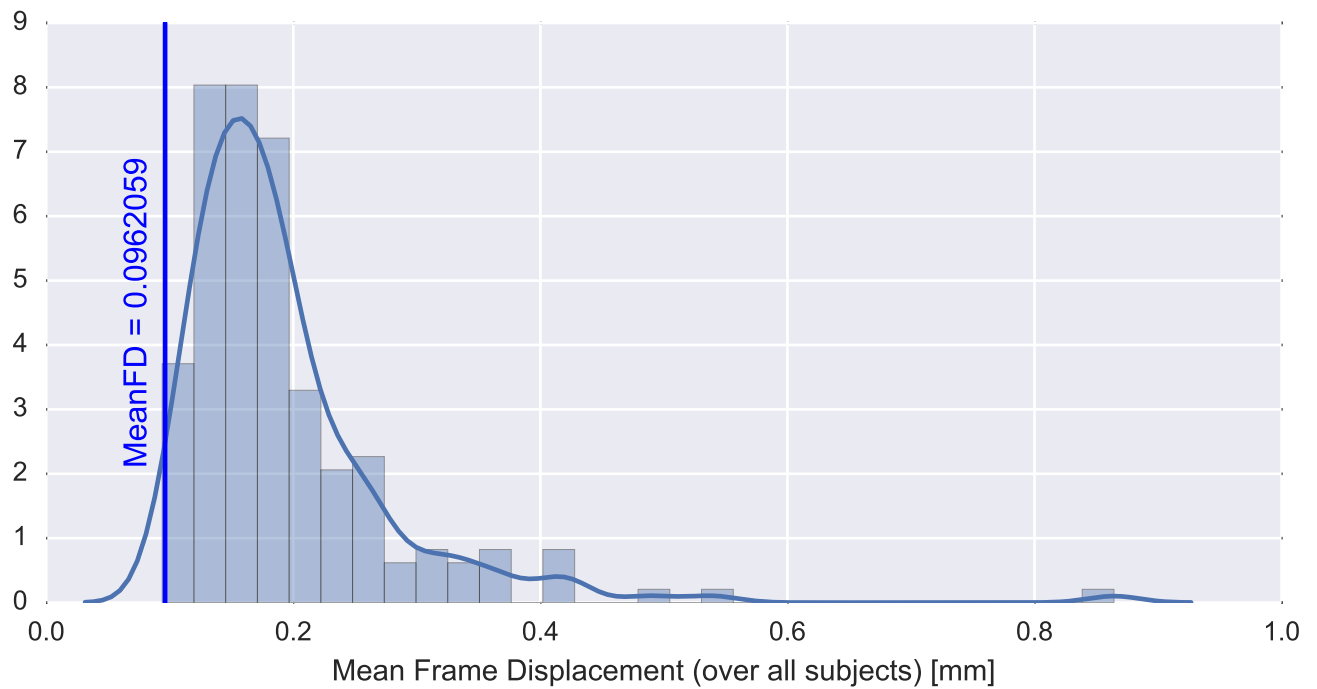

Mean EPI

Brain mask

tSNR

motion

fieldmap correction

coregistration