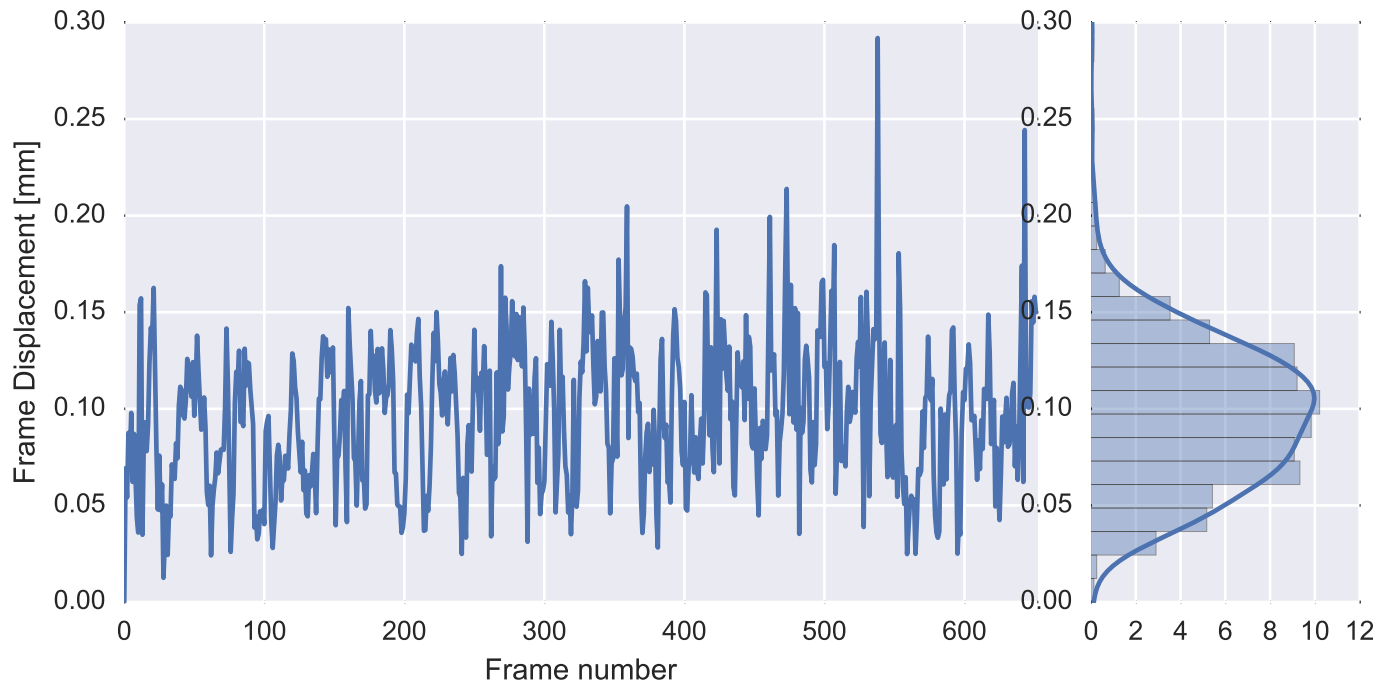

Mean EPI

Brain mask

tSNR

motion

fieldmap correction

coregistration