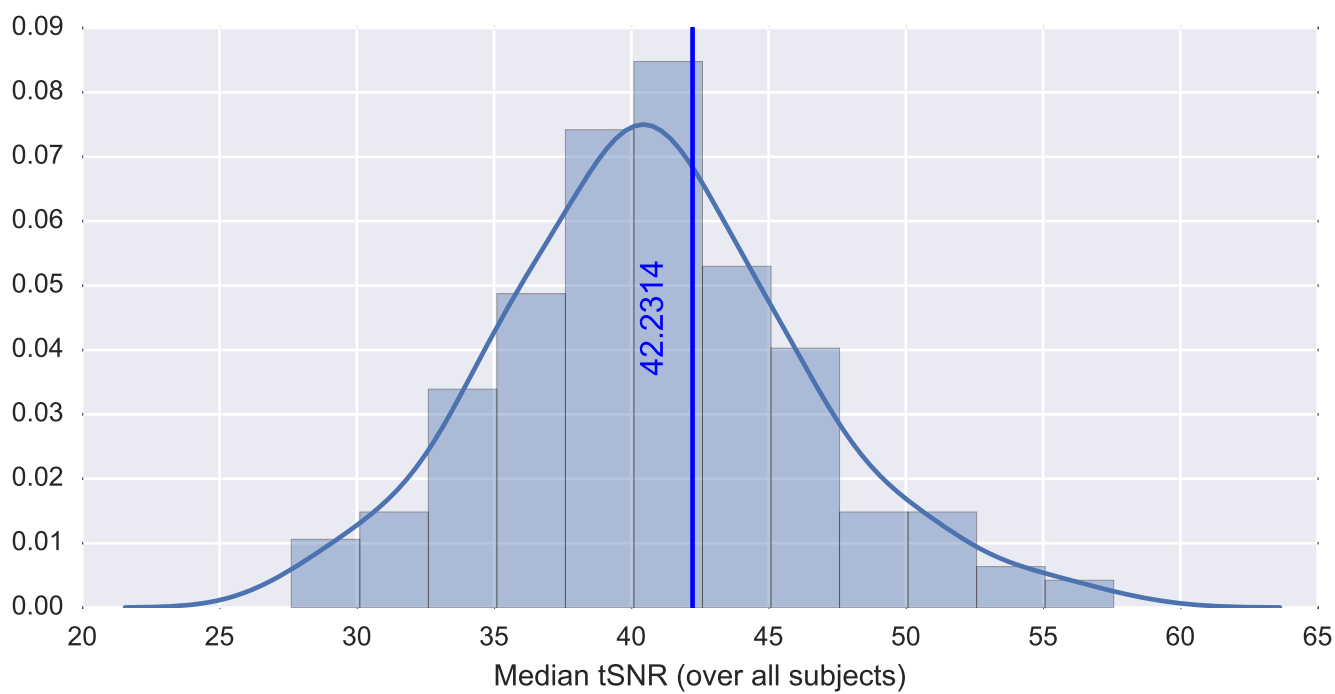

Mean EPI

Brain mask

tSNR

motion

fieldmap correction

coregistration