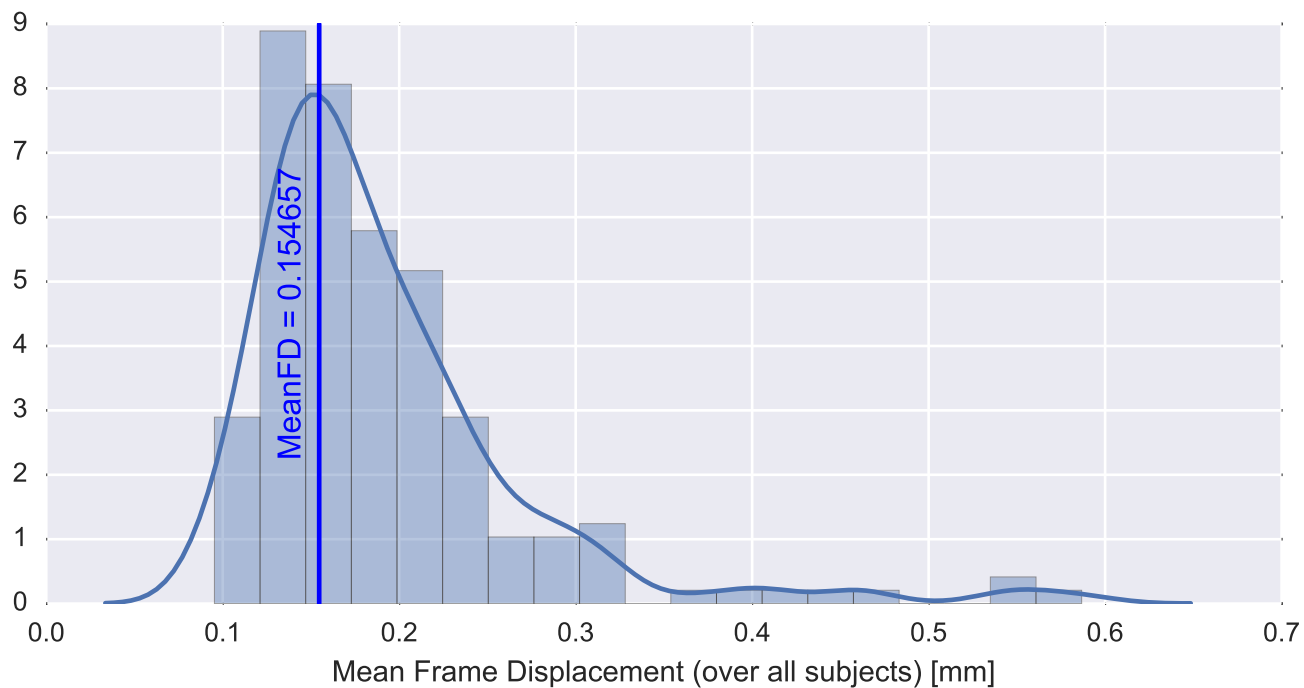

Mean EPI

Brain mask

tSNR

motion

fieldmap correction

coregistration