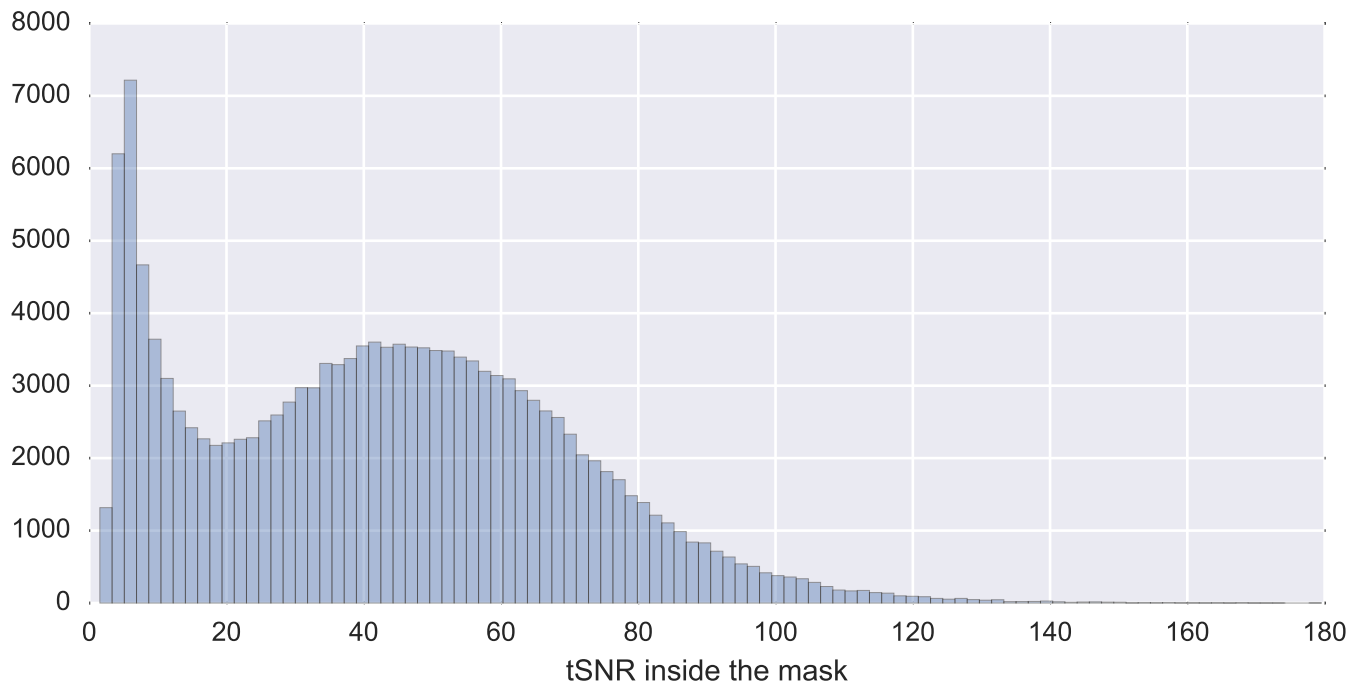

Mean EPI

Brain mask

tSNR

motion

fieldmap correction

coregistration