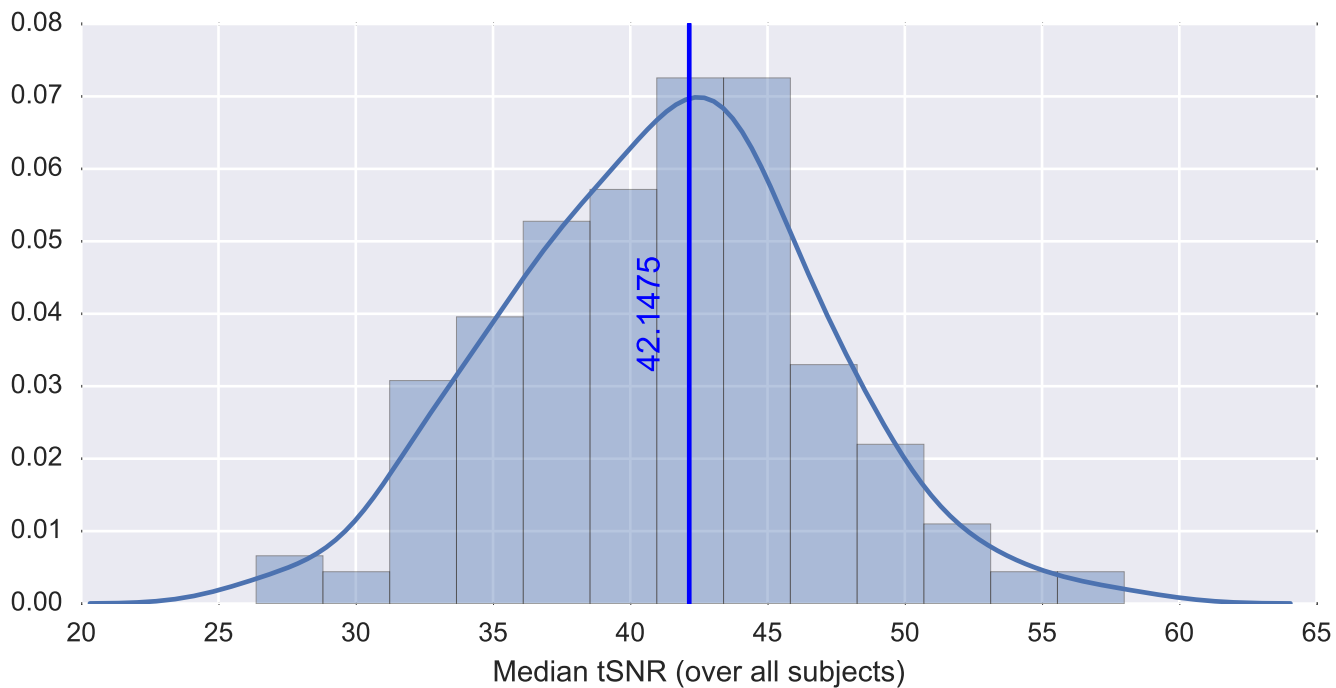

Mean EPI

Brain mask

tSNR

motion

fieldmap correction

coregistration