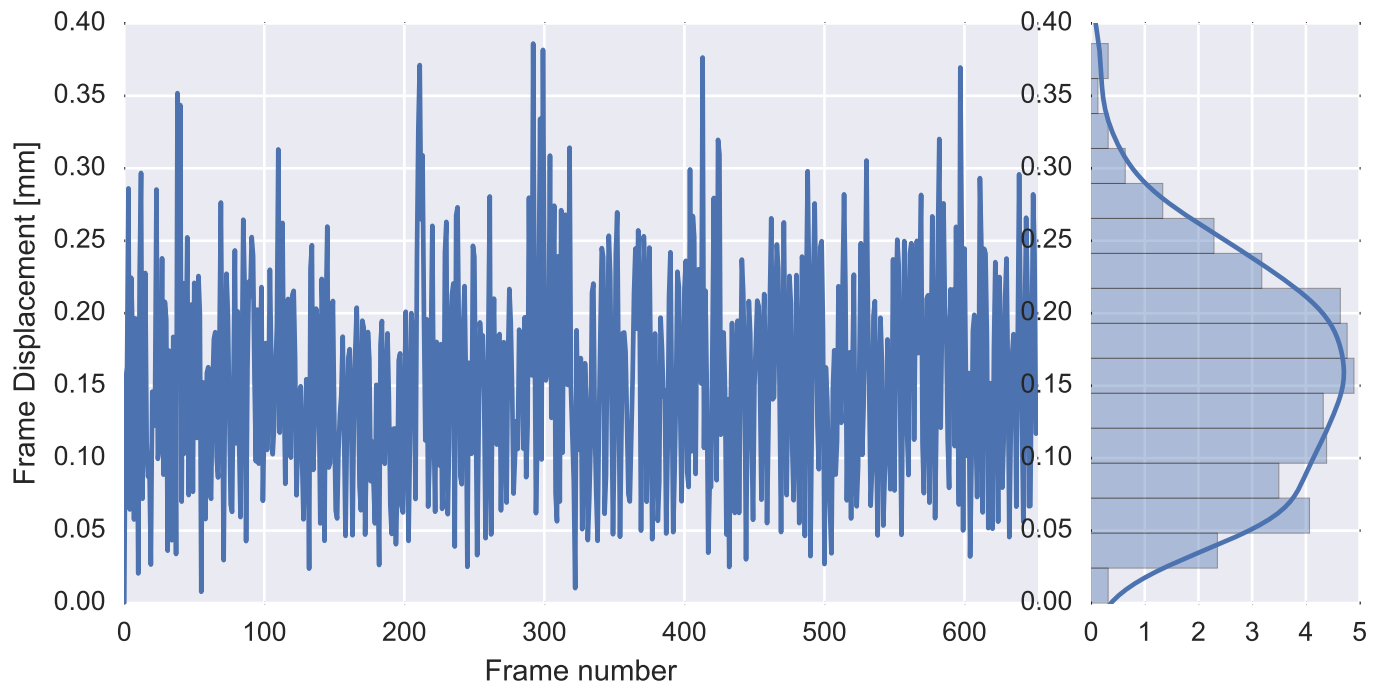

Mean EPI

Brain mask

tSNR

motion

fieldmap correction

coregistration