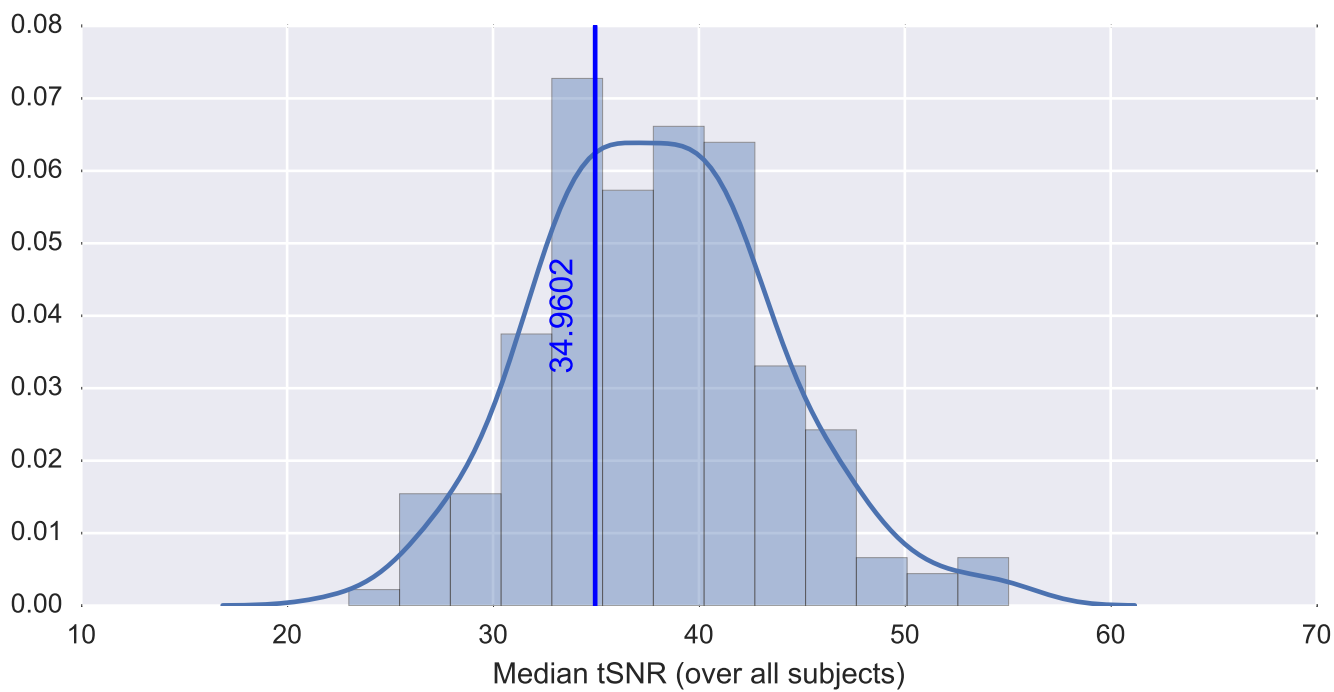

Mean EPI

Brain mask

tSNR

motion

fieldmap correction

coregistration