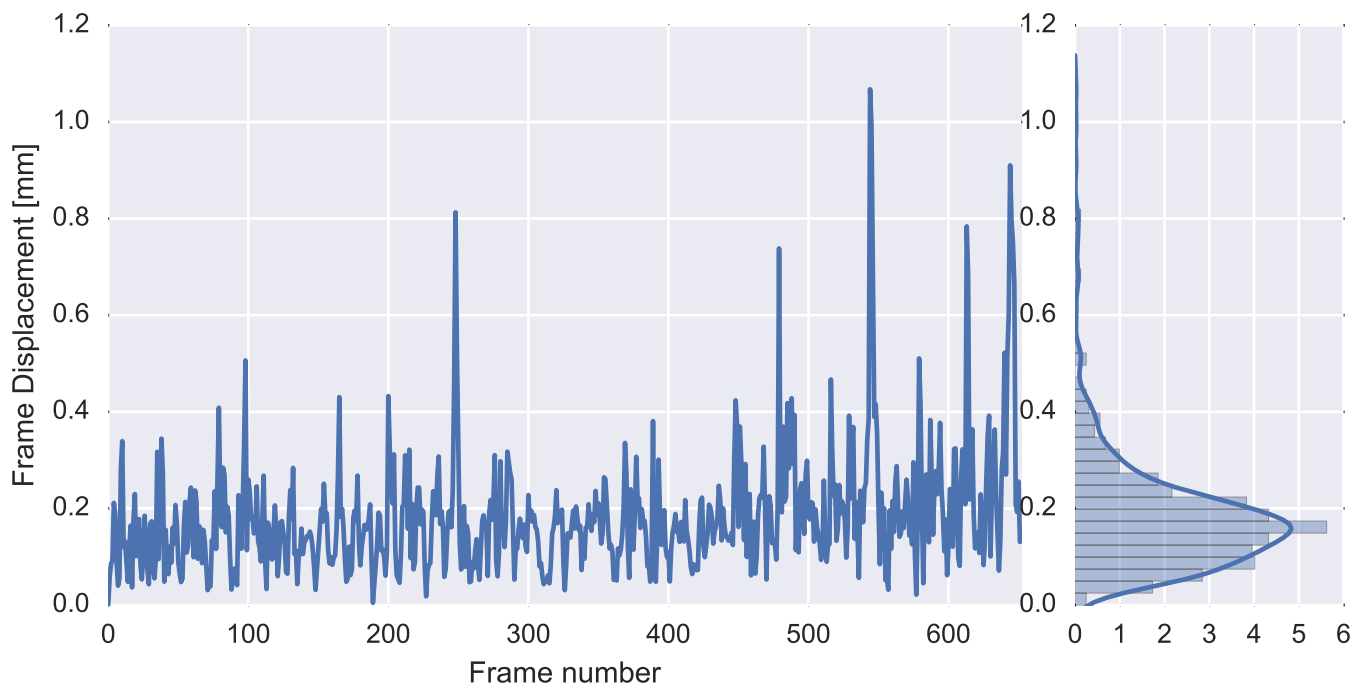

Mean EPI

Brain mask

tSNR

motion

fieldmap correction

coregistration