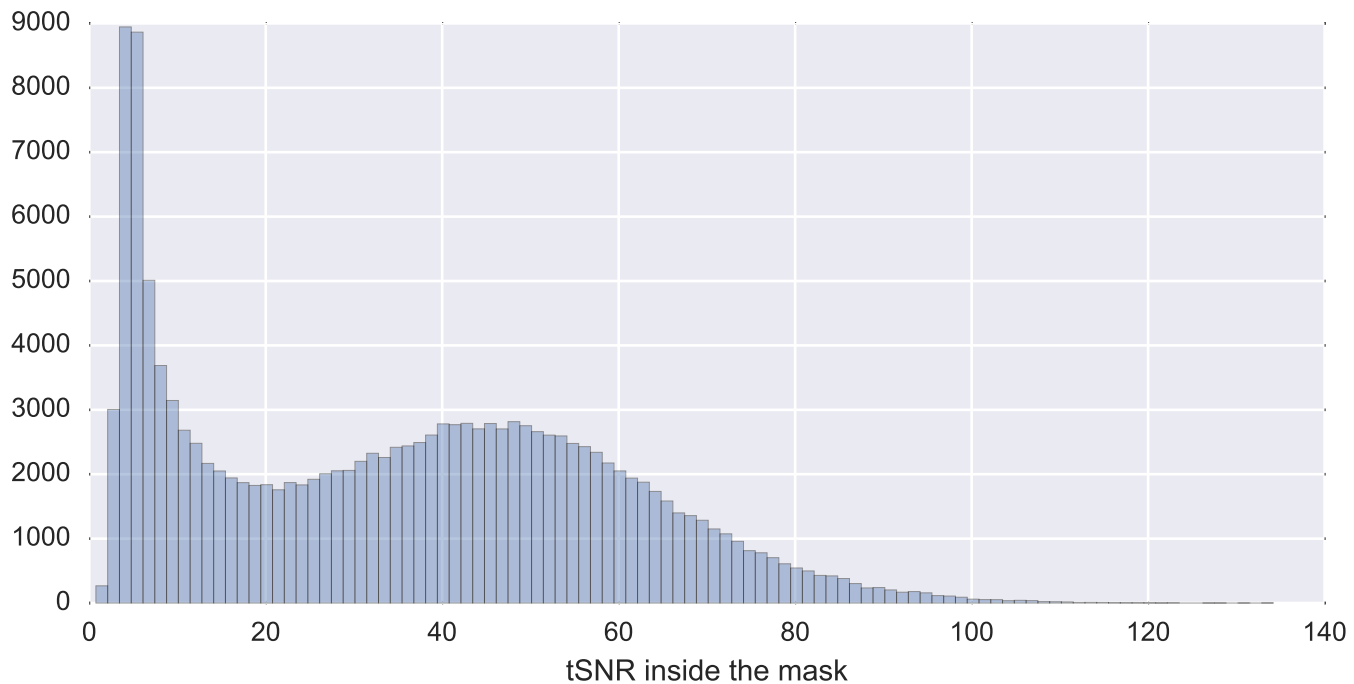

Mean EPI

Brain mask

tSNR

motion

fieldmap correction

coregistration