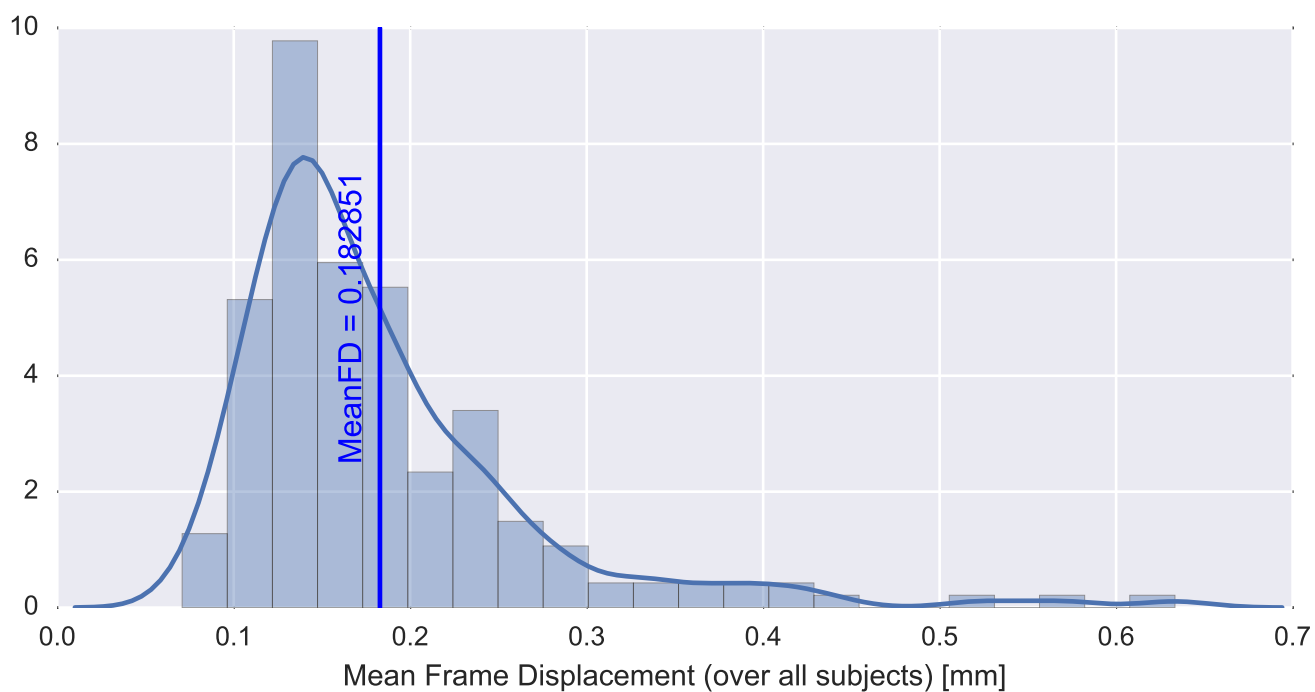

Mean EPI

Brain mask

tSNR

motion

fieldmap correction

coregistration