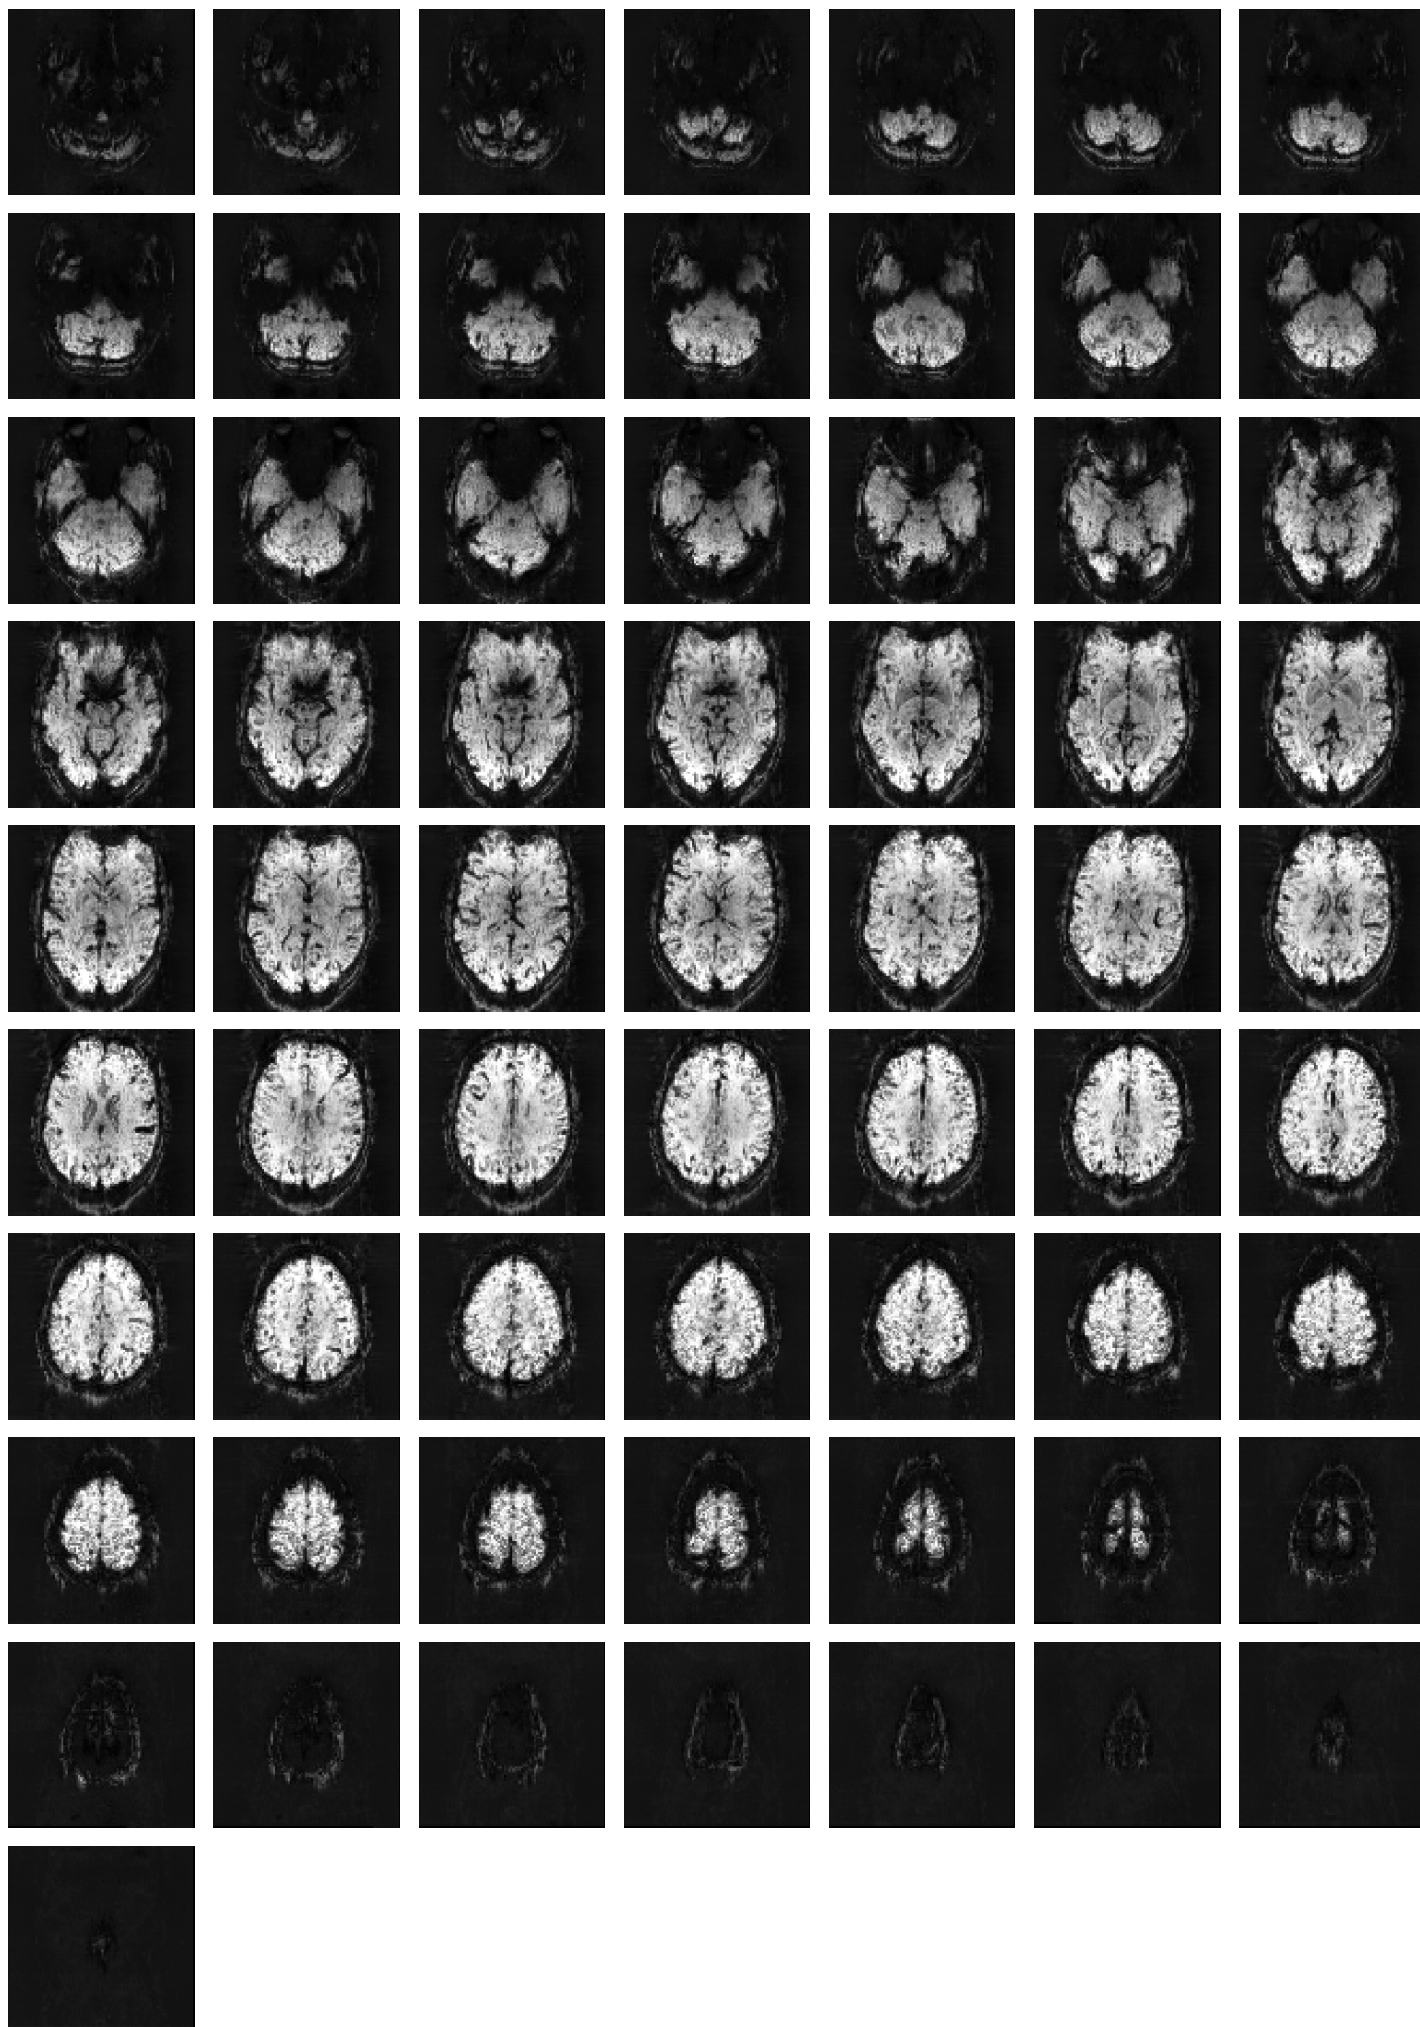

Mean EPI

Brain mask

tSNR

motion

fieldmap correction

coregistration