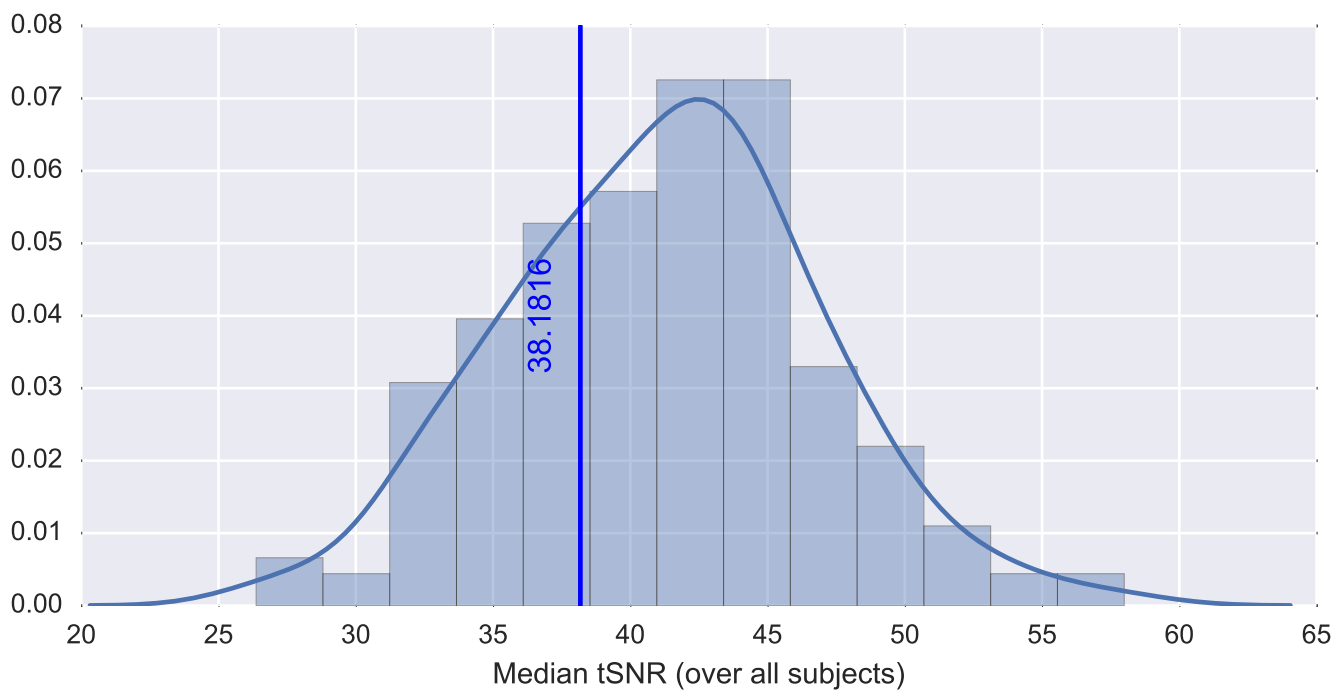

Mean EPI

Brain mask

tSNR

motion

fieldmap correction

coregistration