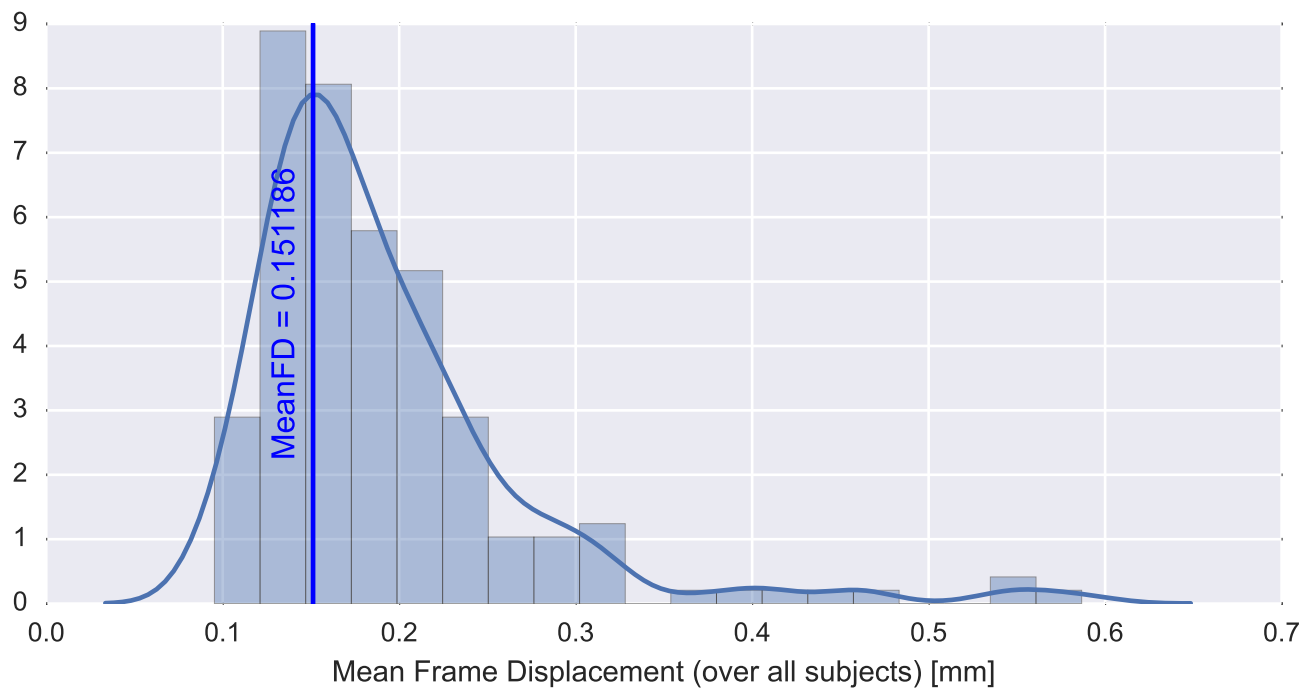

Mean EPI

Brain mask

tSNR

motion

fieldmap correction

coregistration