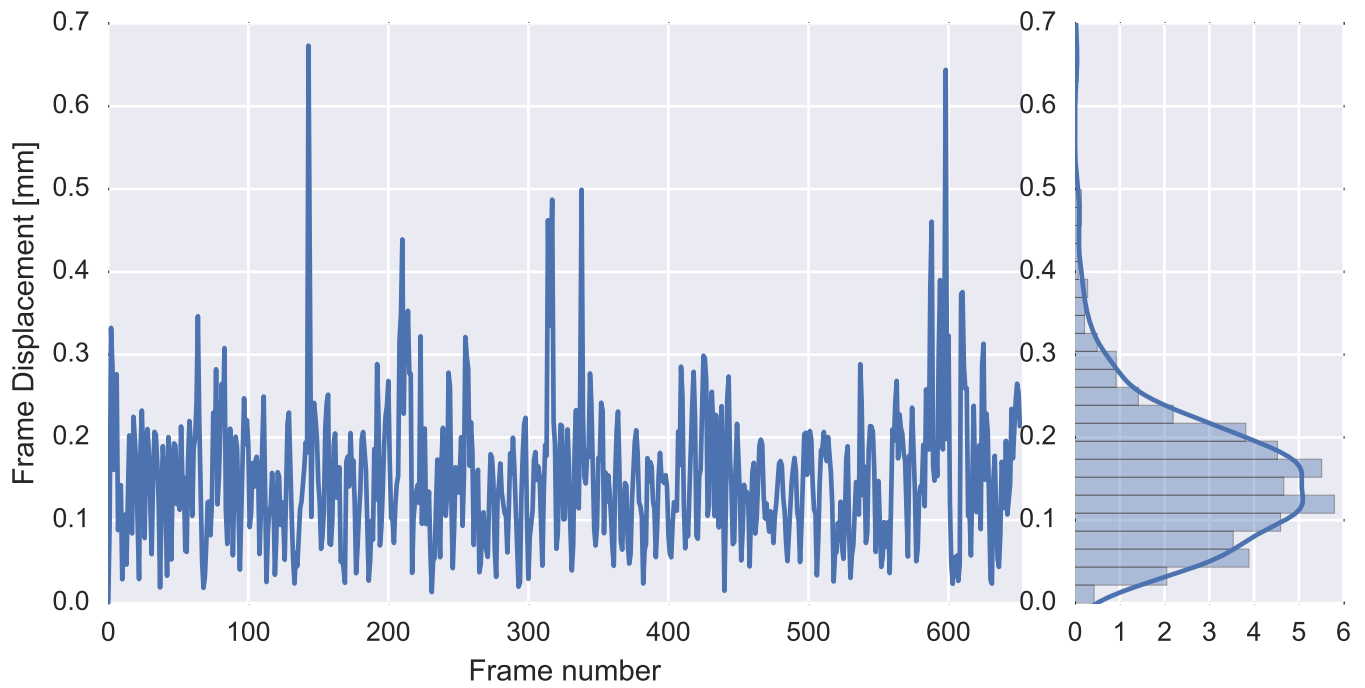

Mean EPI

Brain mask

tSNR

motion

fieldmap correction

coregistration