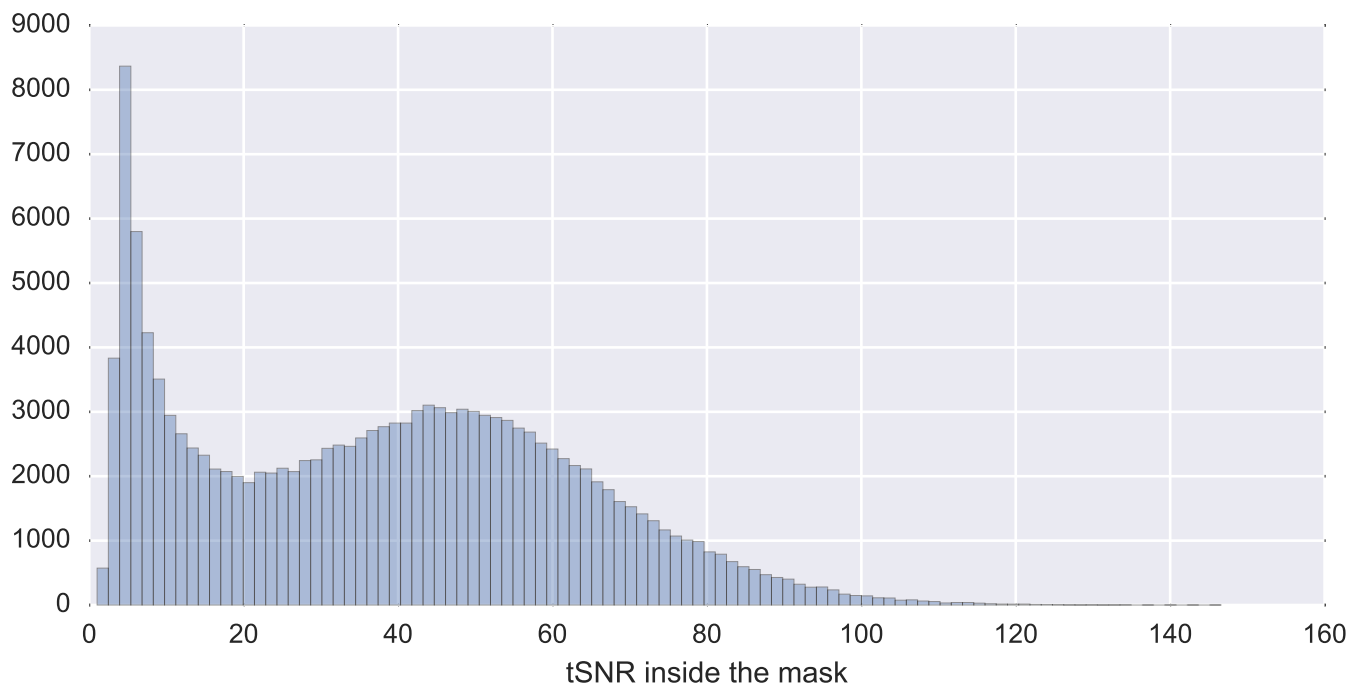

Mean EPI

Brain mask

tSNR

motion

fieldmap correction

coregistration