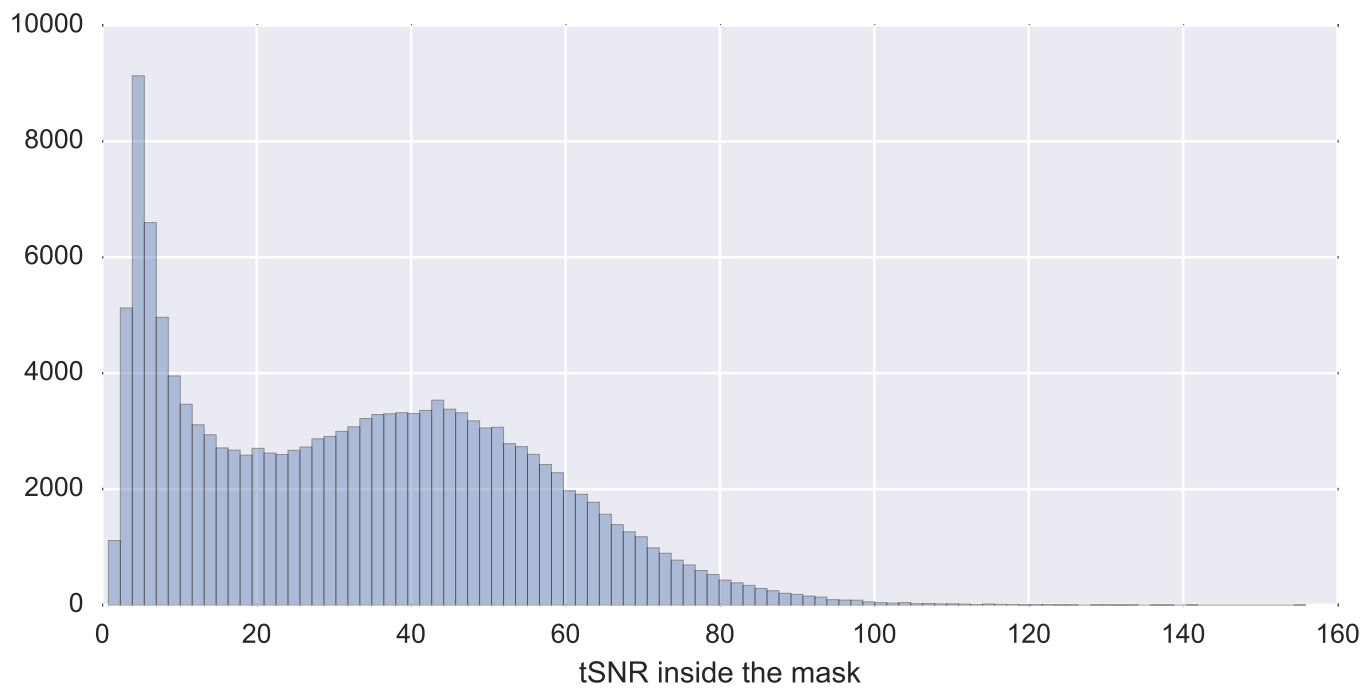

Mean EPI

Brain mask

tSNR

motion

fieldmap correction

coregistration