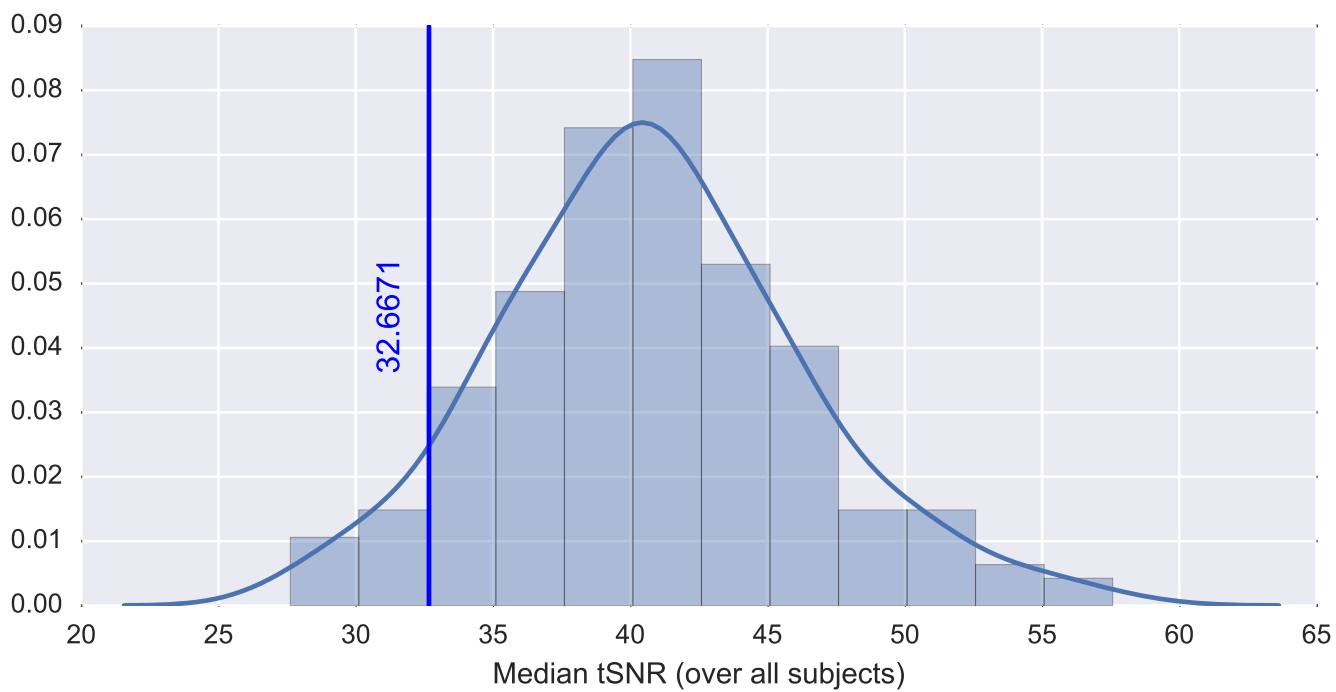

Mean EPI

Brain mask

tSNR

motion

fieldmap correction

coregistration