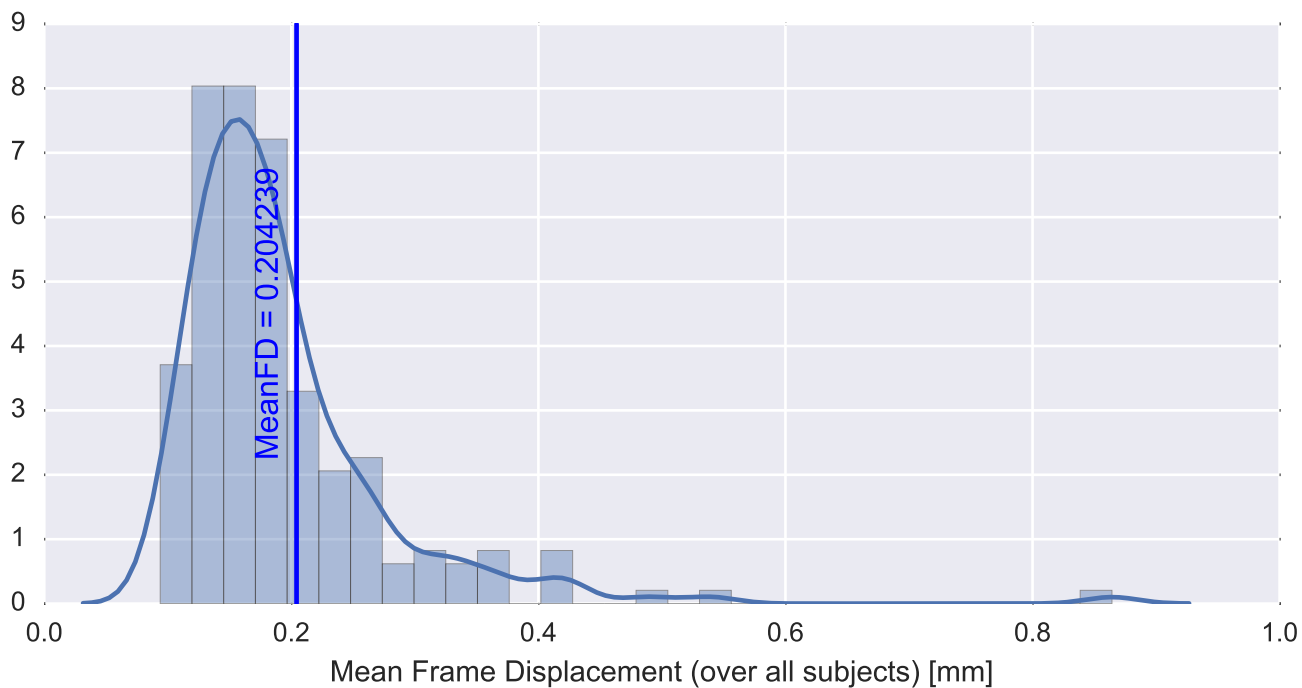

Mean EPI

Brain mask

tSNR

motion

fieldmap correction

coregistration