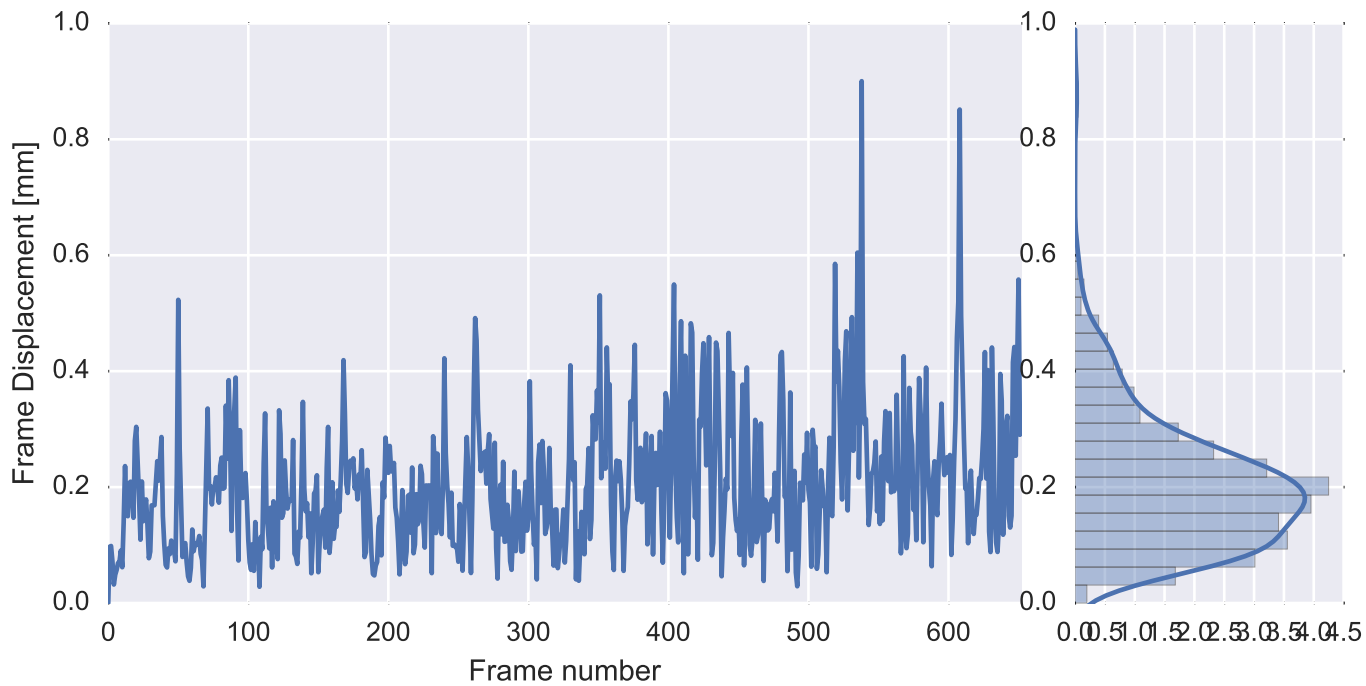

Mean EPI

Brain mask

tSNR

motion

fieldmap correction

coregistration