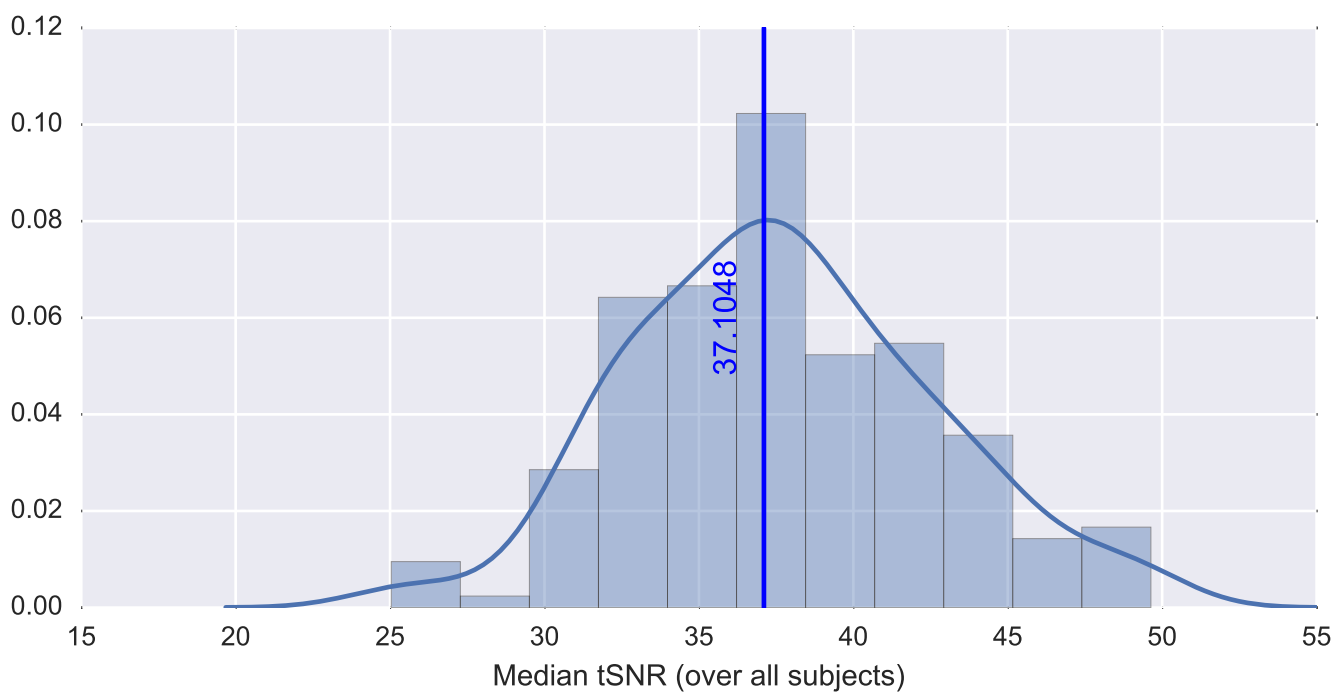

Mean EPI

Brain mask

tSNR

motion

fieldmap correction

coregistration