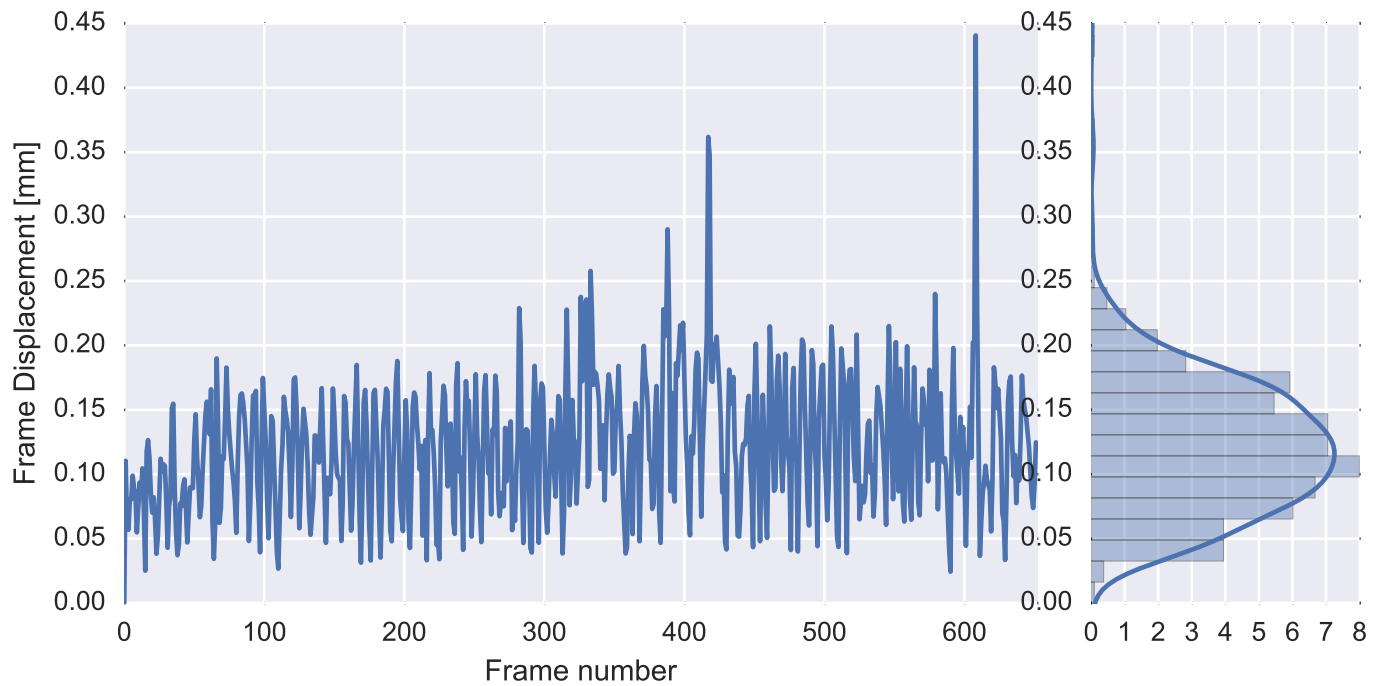

Mean EPI

Brain mask

tSNR

motion

fieldmap correction

coregistration