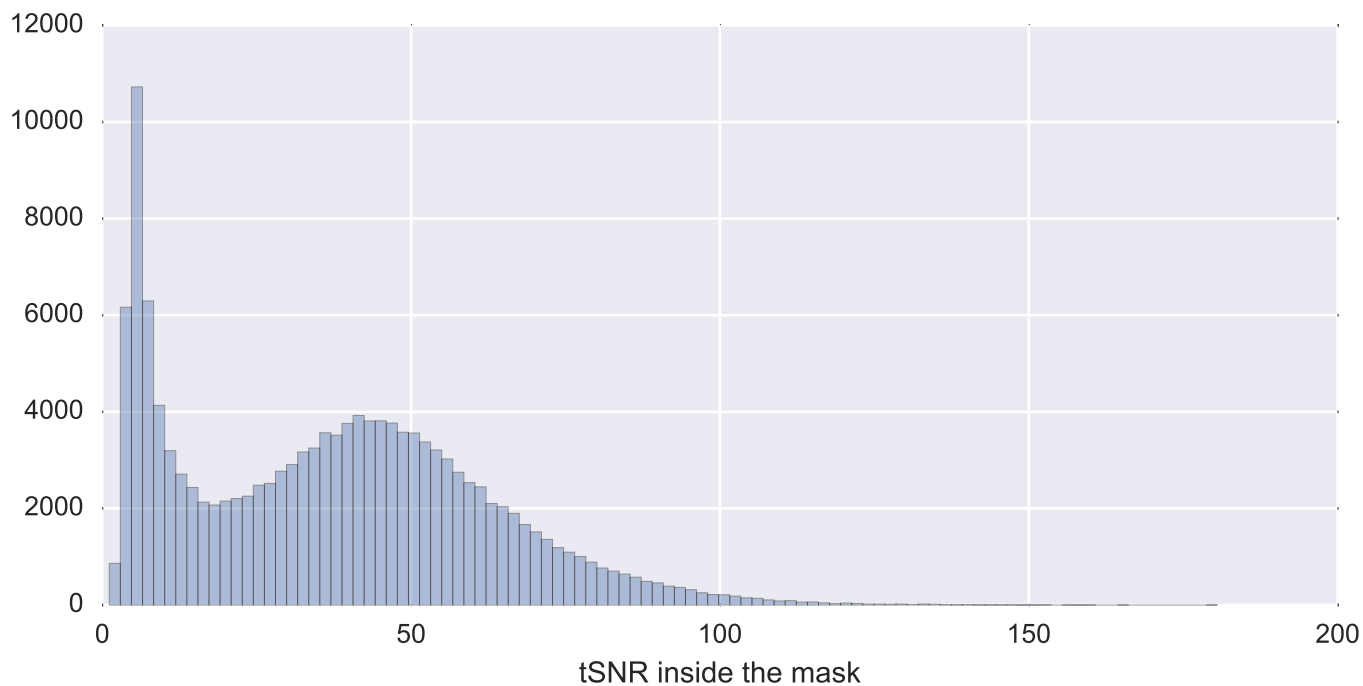

Mean EPI

Brain mask

tSNR

motion

fieldmap correction

coregistration