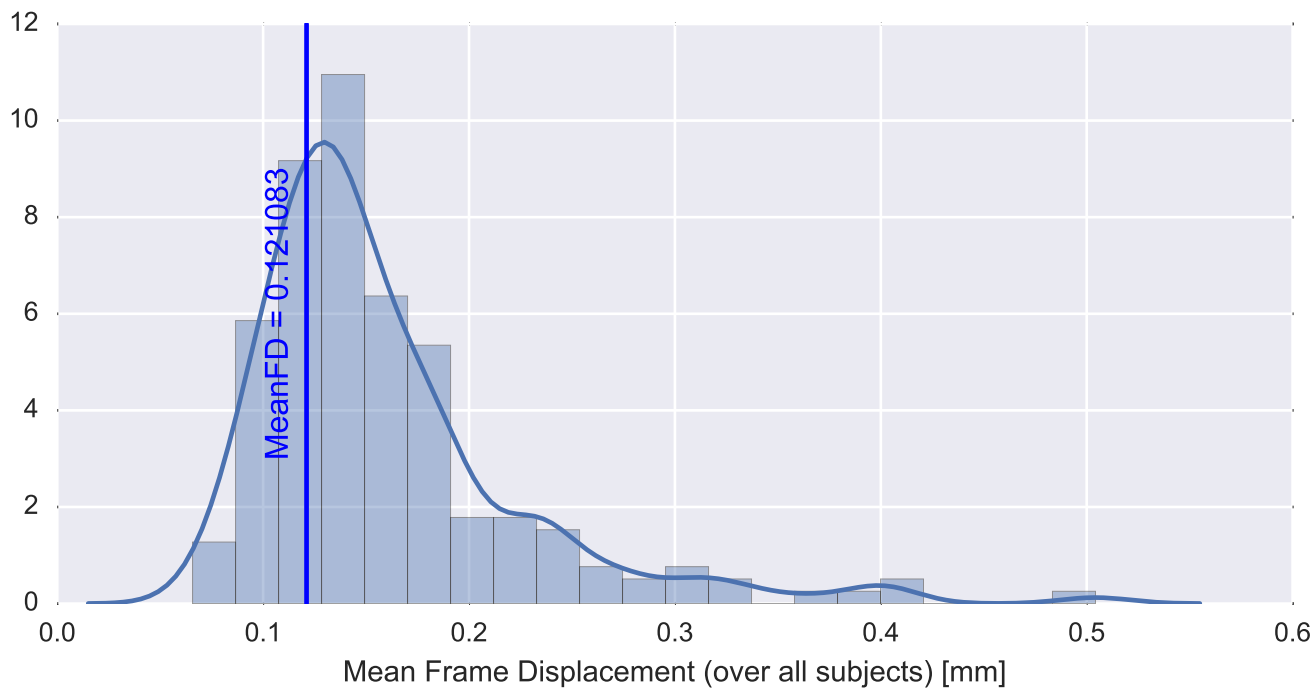

Mean EPI

Brain mask

tSNR

motion

fieldmap correction

coregistration