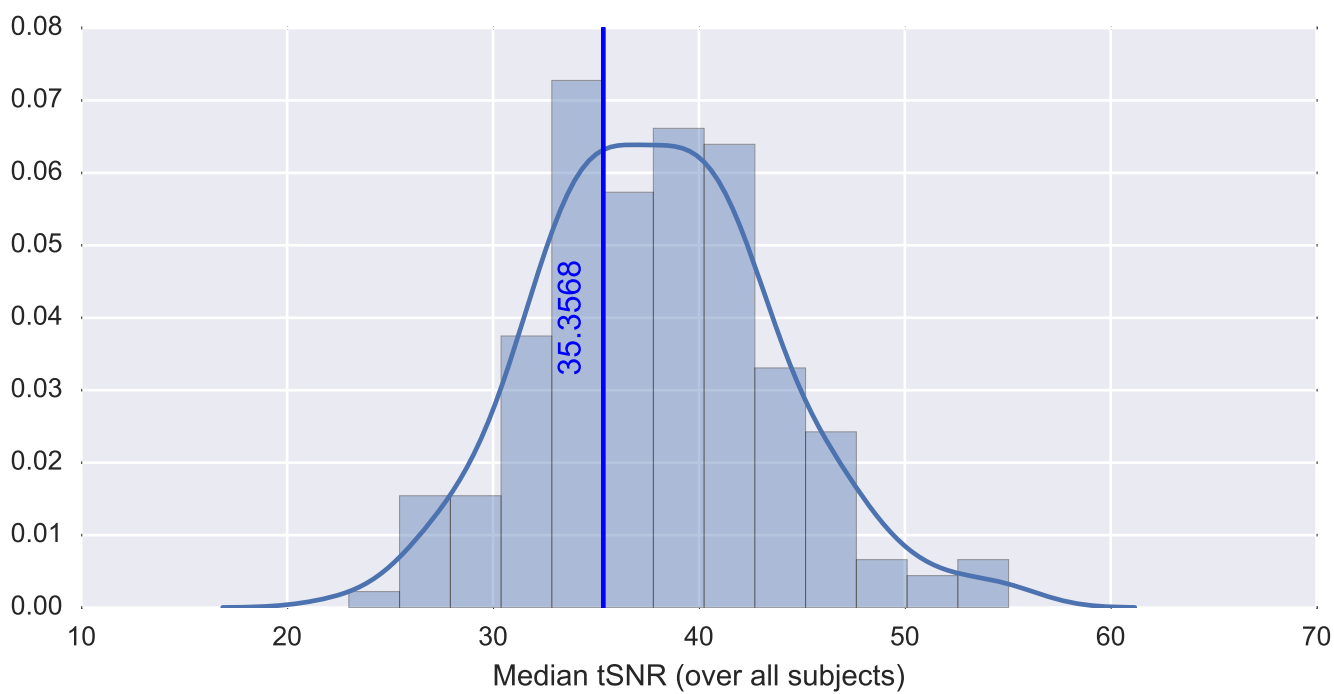

Mean EPI

Brain mask

tSNR

motion

fieldmap correction

coregistration