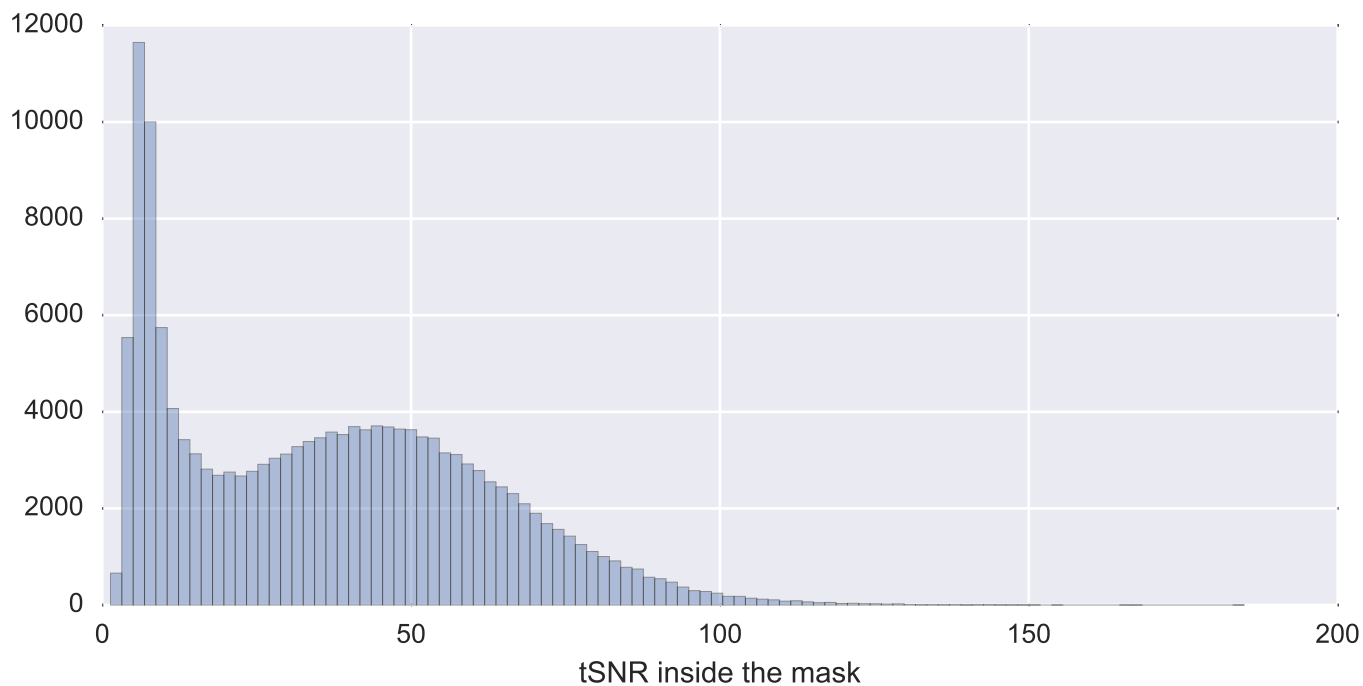

Mean EPI

Brain mask

tSNR

motion

fieldmap correction

coregistration