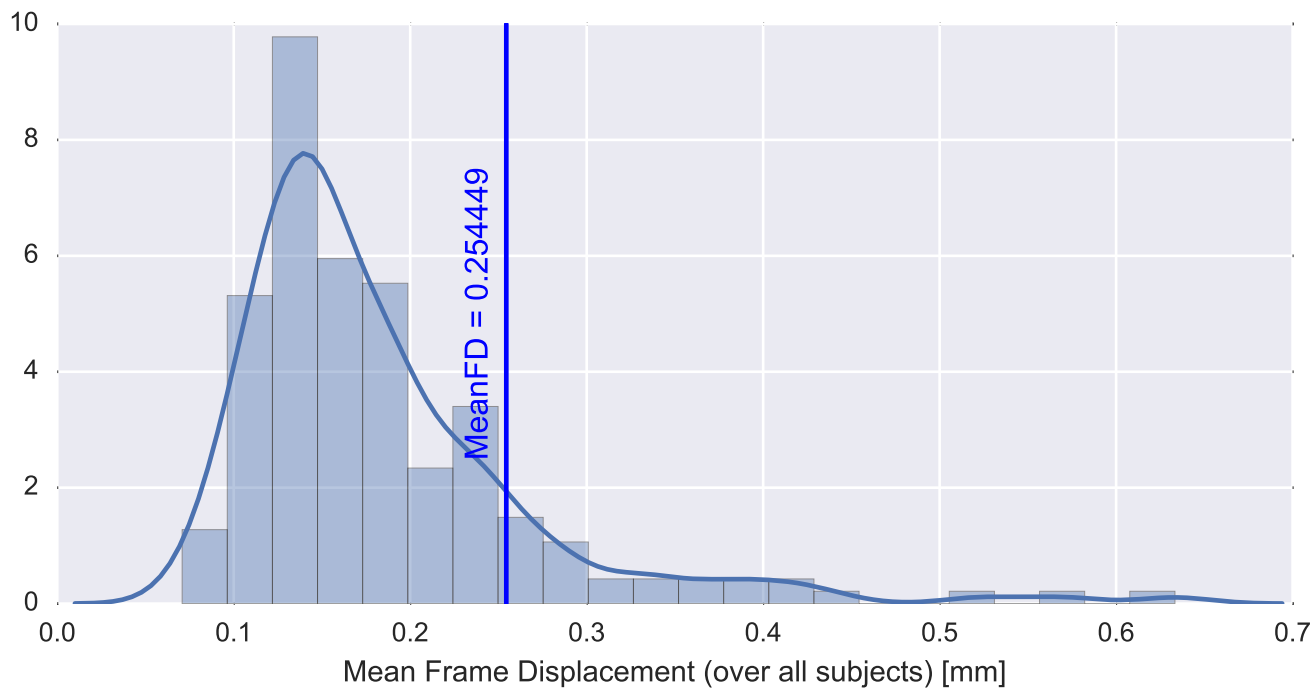

Mean EPI

Brain mask

tSNR

motion

fieldmap correction

coregistration