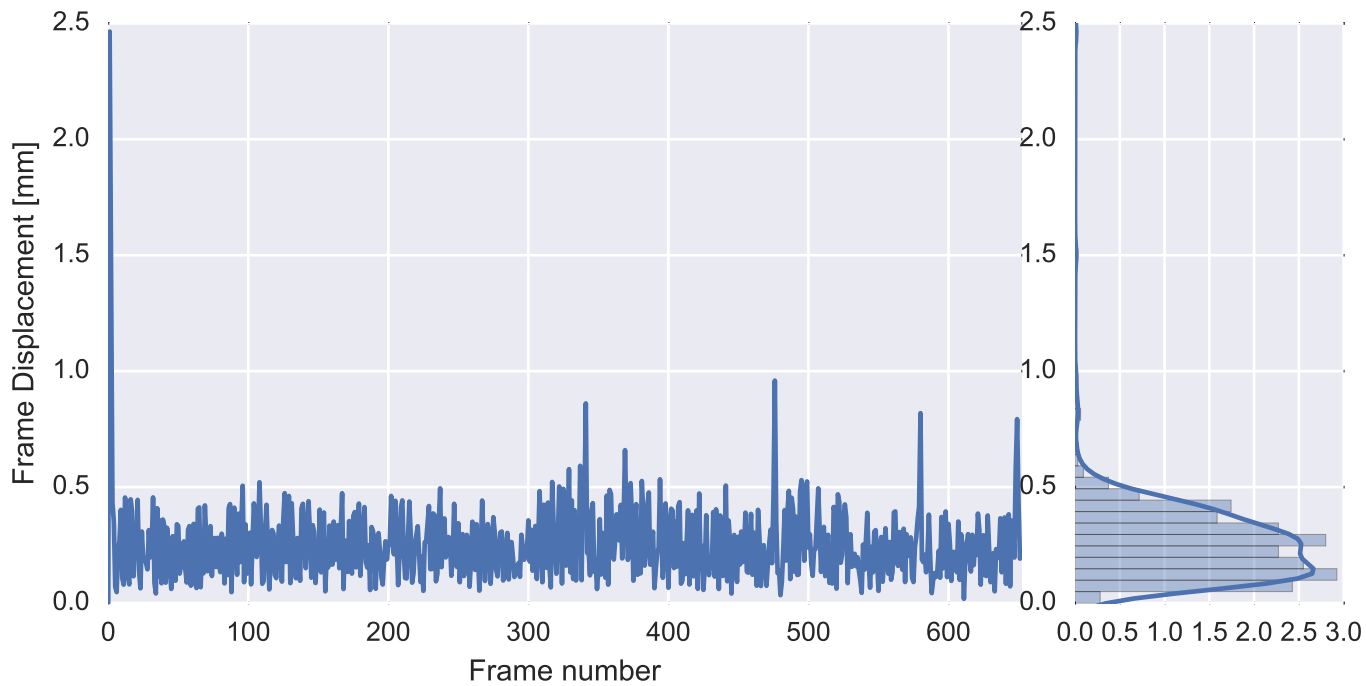

Mean EPI

Brain mask

tSNR

motion

fieldmap correction

coregistration