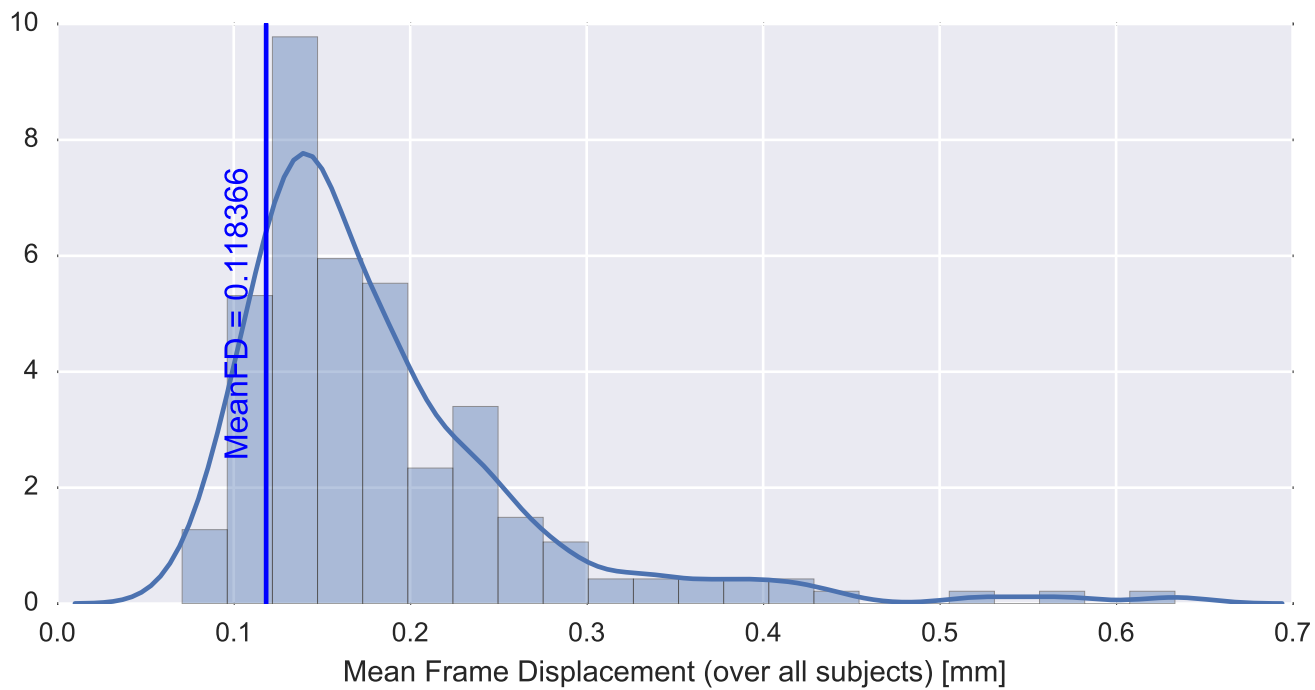

Mean EPI

Brain mask

tSNR

motion

fieldmap correction

coregistration