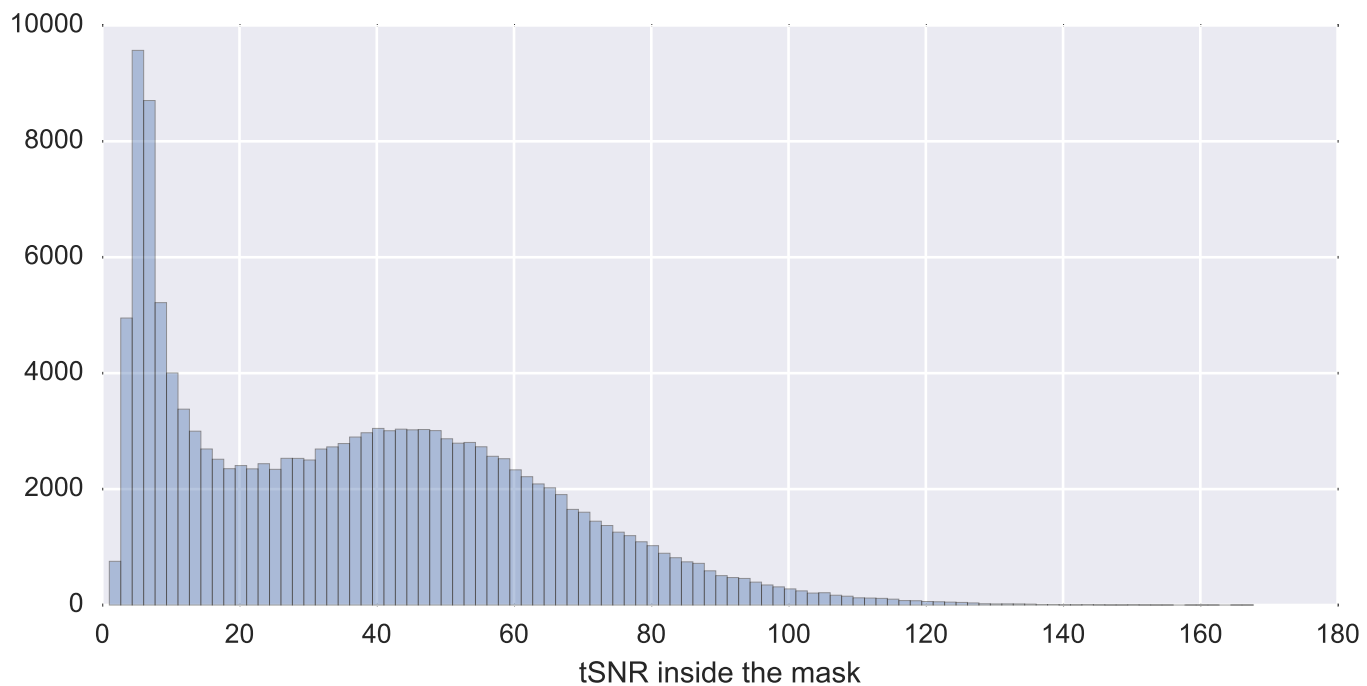

Mean EPI

Brain mask

tSNR

motion

fieldmap correction

coregistration