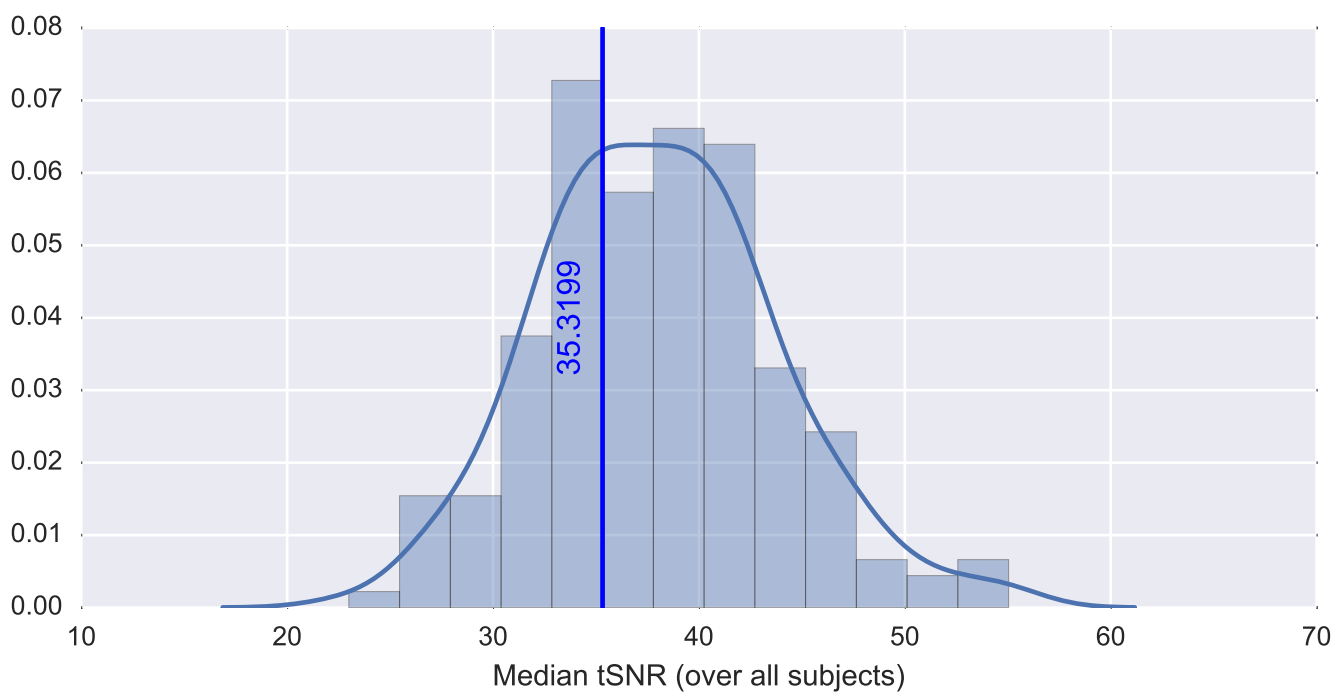

Mean EPI

Brain mask

tSNR

motion

fieldmap correction

coregistration