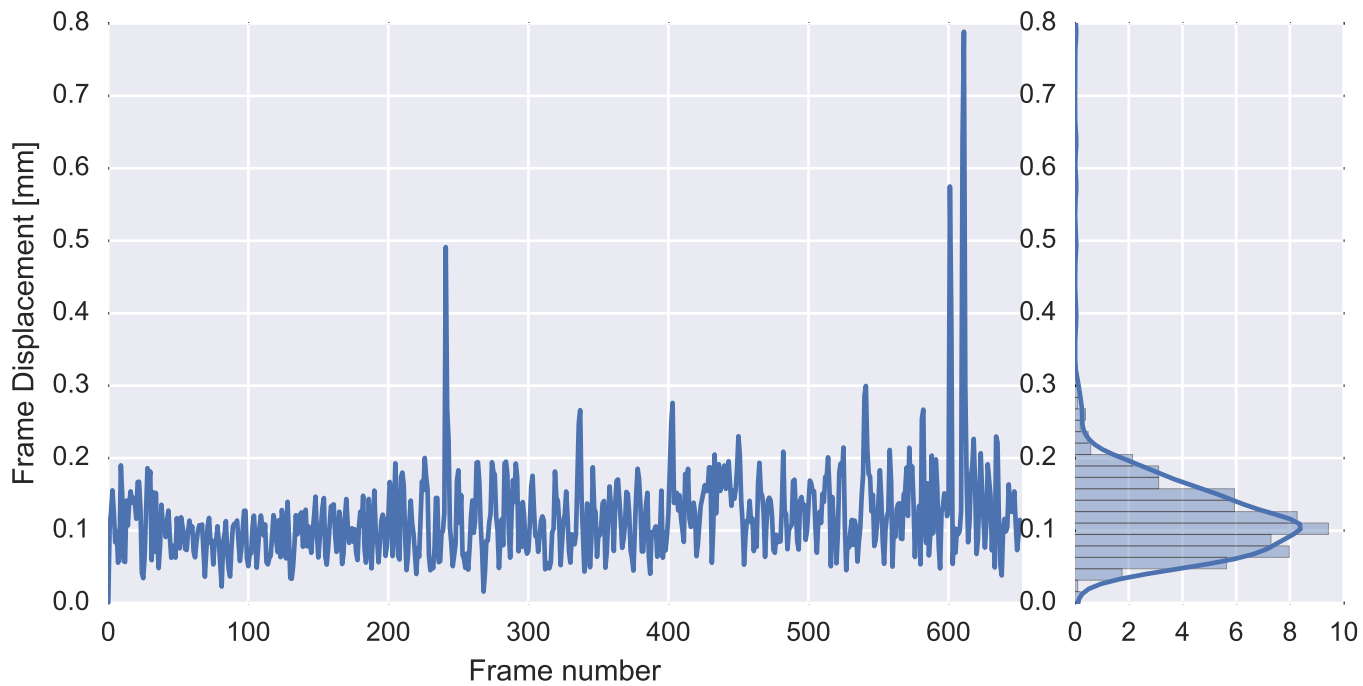

Mean EPI

Brain mask

tSNR

motion

fieldmap correction

coregistration