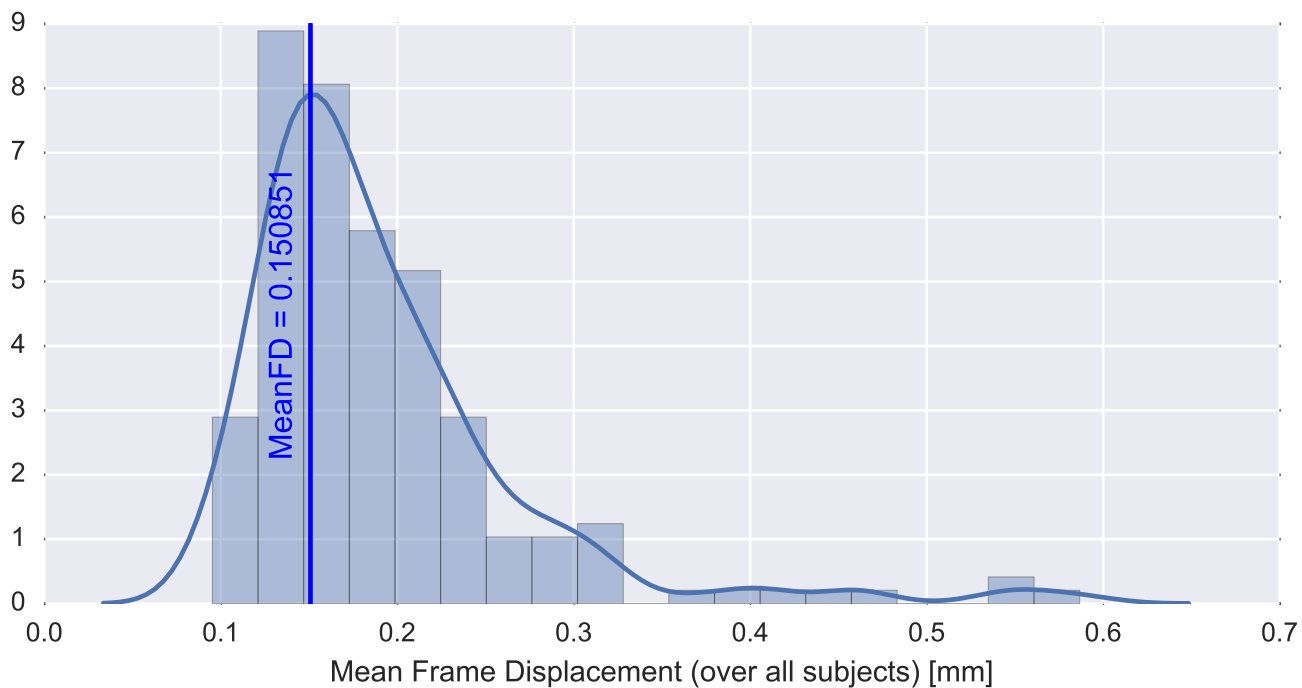

Mean EPI

Brain mask

tSNR

motion

fieldmap correction

coregistration