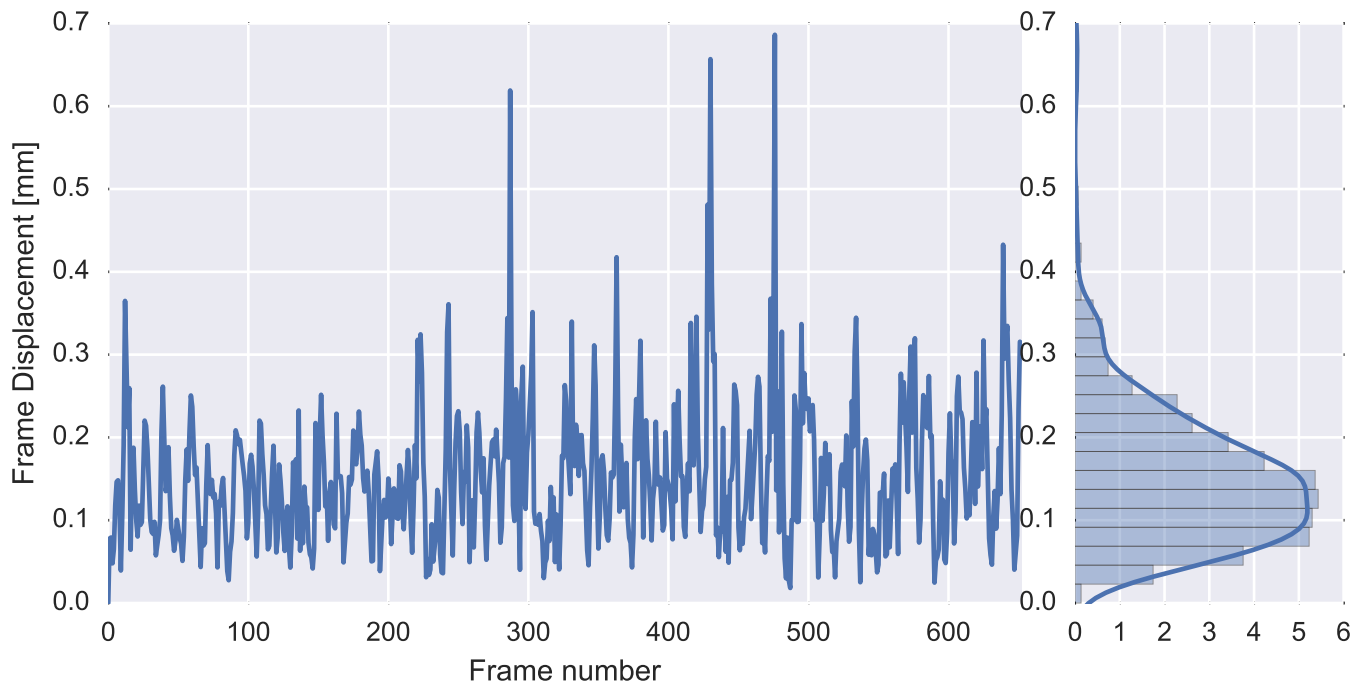

Mean EPI

Brain mask

tSNR

motion

fieldmap correction

coregistration