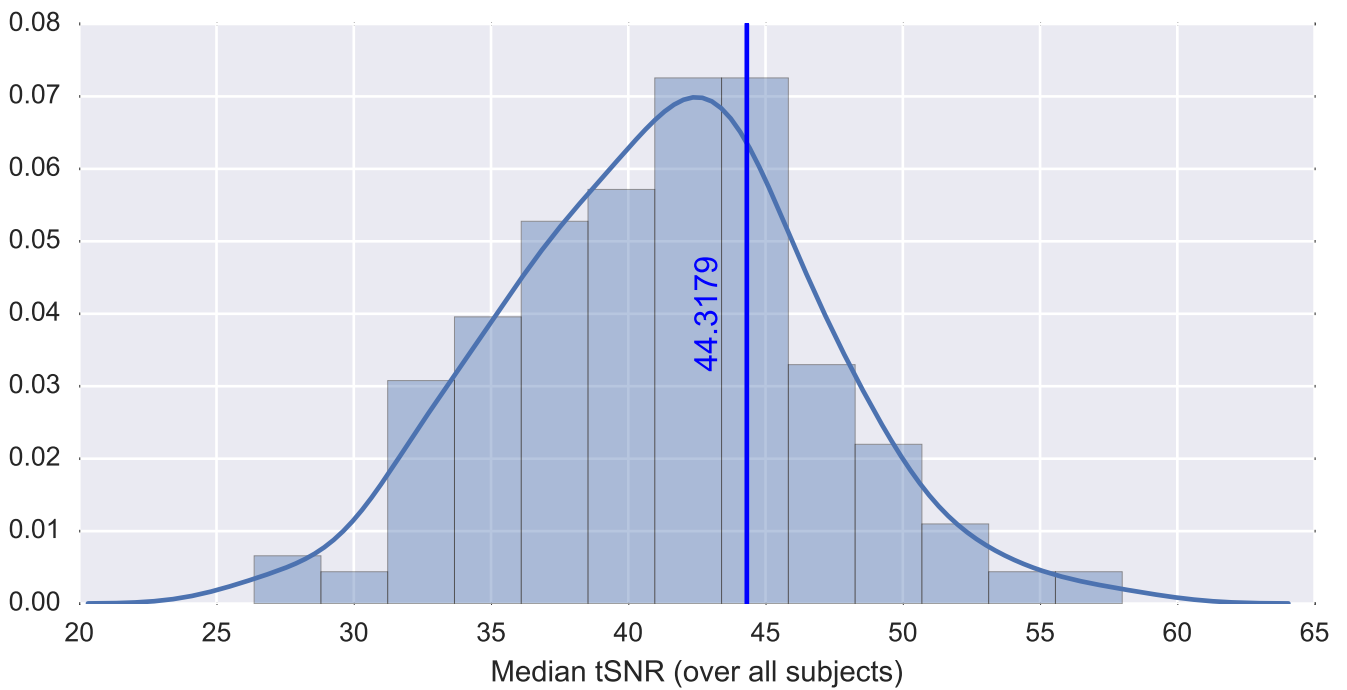

Mean EPI

Brain mask

tSNR

motion

fieldmap correction

coregistration