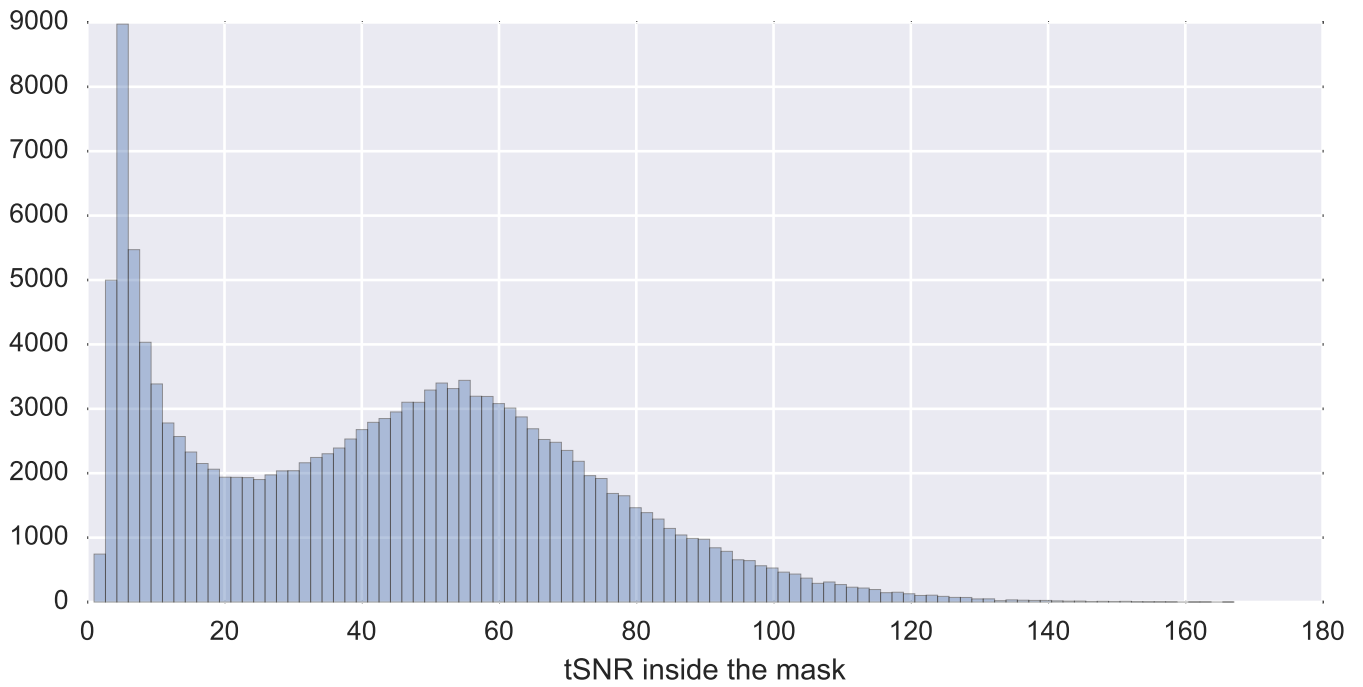

Mean EPI

Brain mask

tSNR

motion

fieldmap correction

coregistration