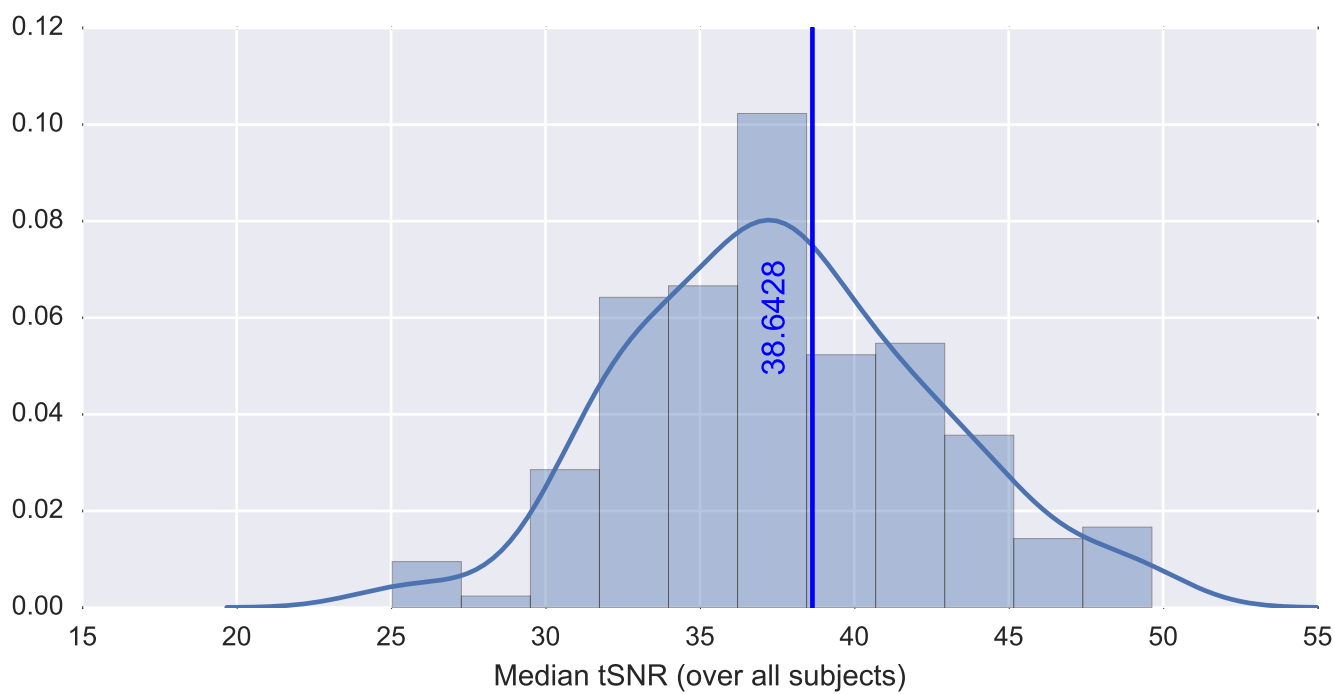

Mean EPI

Brain mask

tSNR

motion

fieldmap correction

coregistration