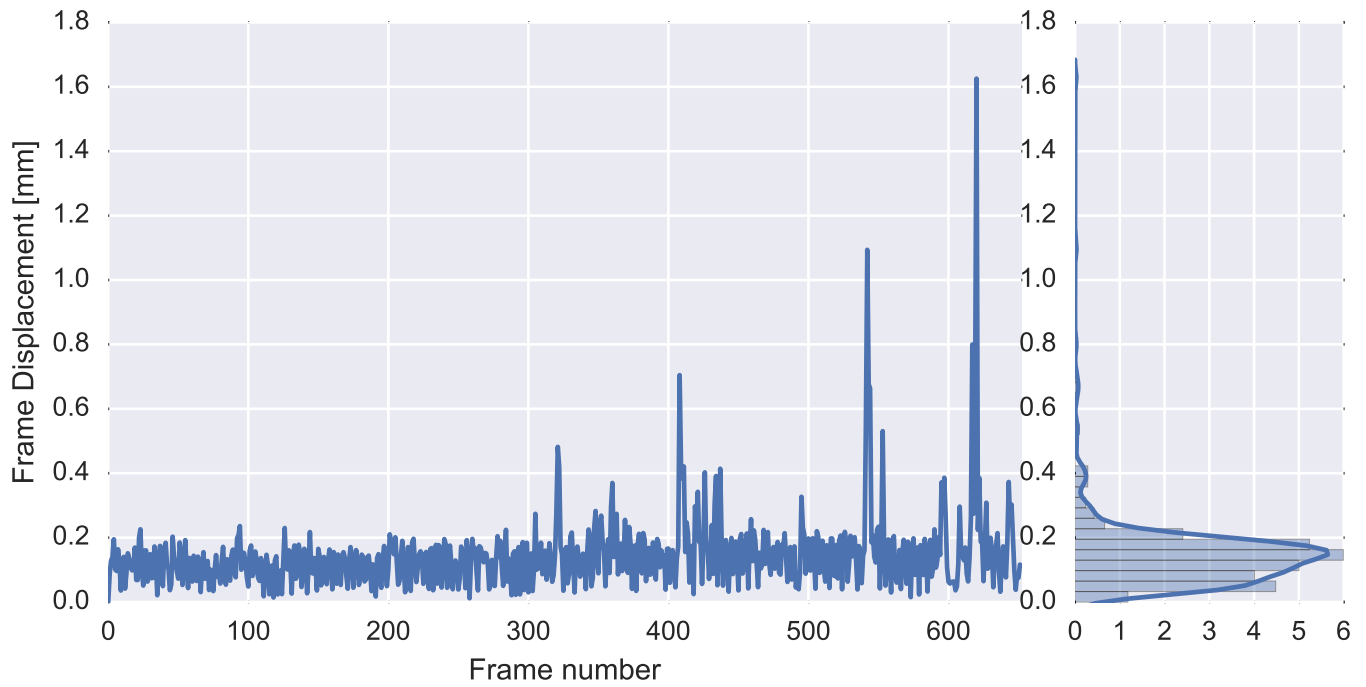

Mean EPI

Brain mask

tSNR

motion

fieldmap correction

coregistration