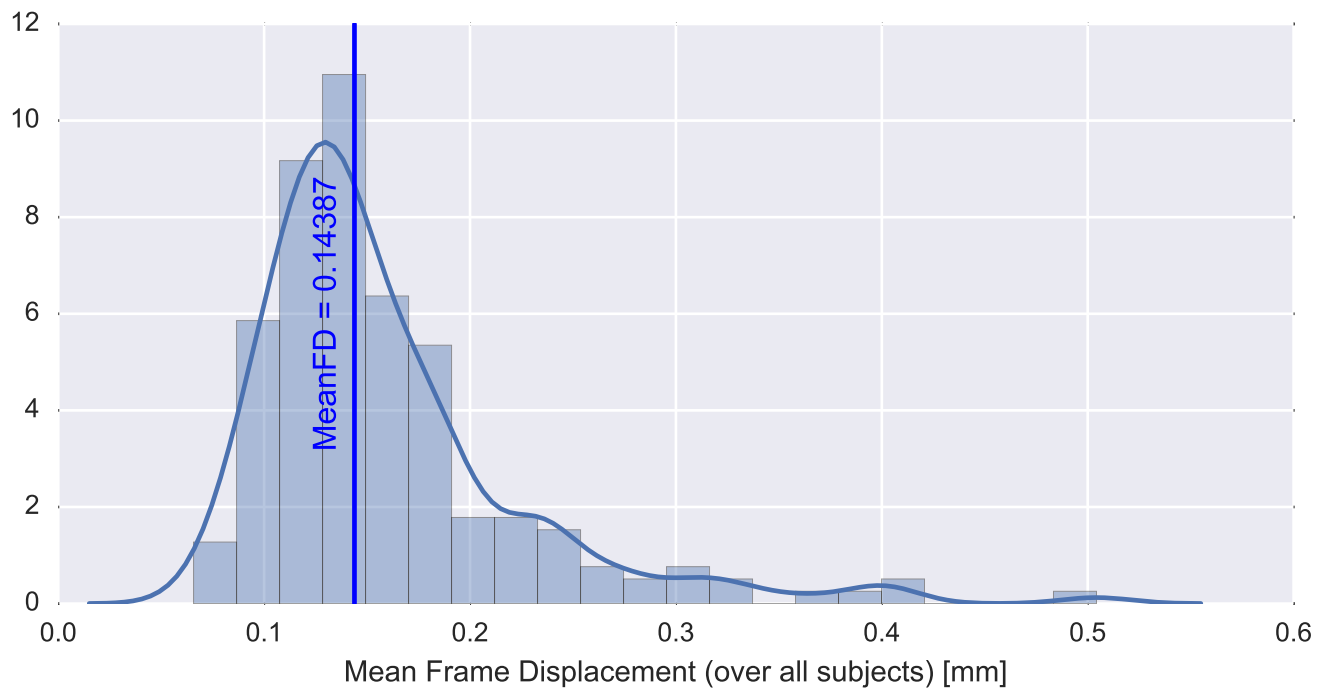

Mean EPI

Brain mask

tSNR

motion

fieldmap correction

coregistration