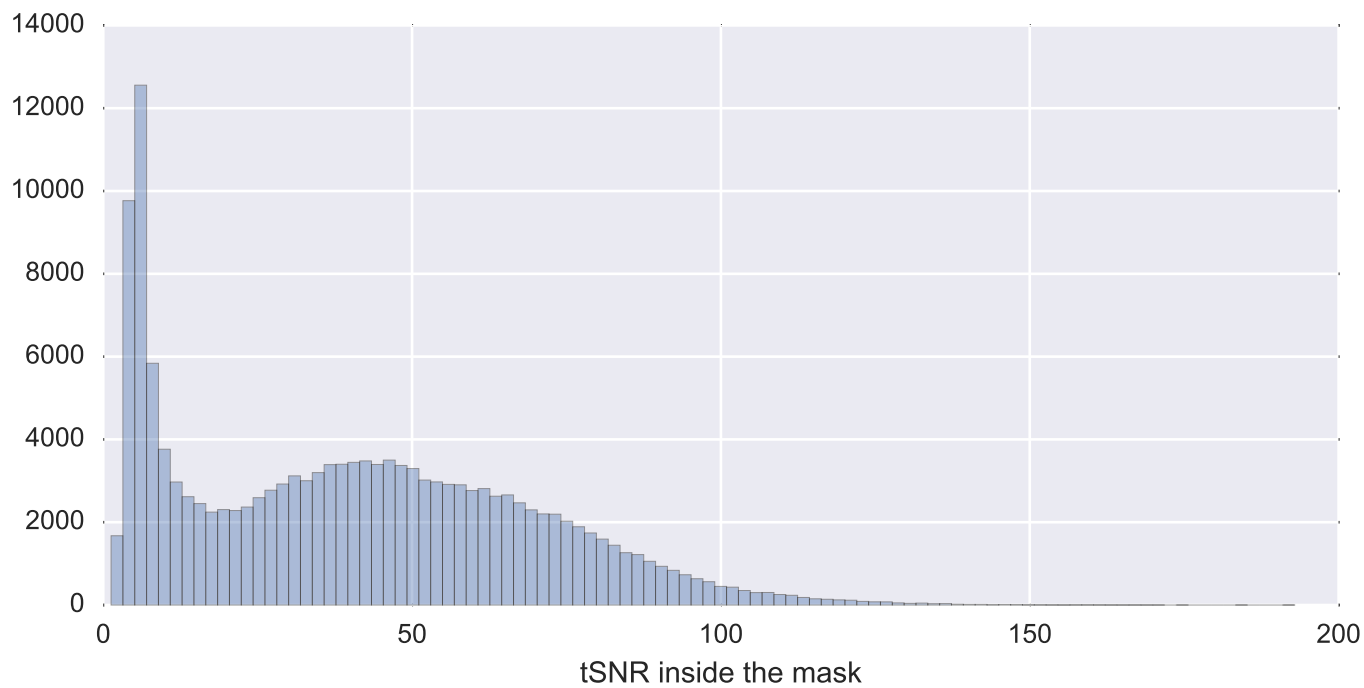

Mean EPI

Brain mask

tSNR

motion

fieldmap correction

coregistration