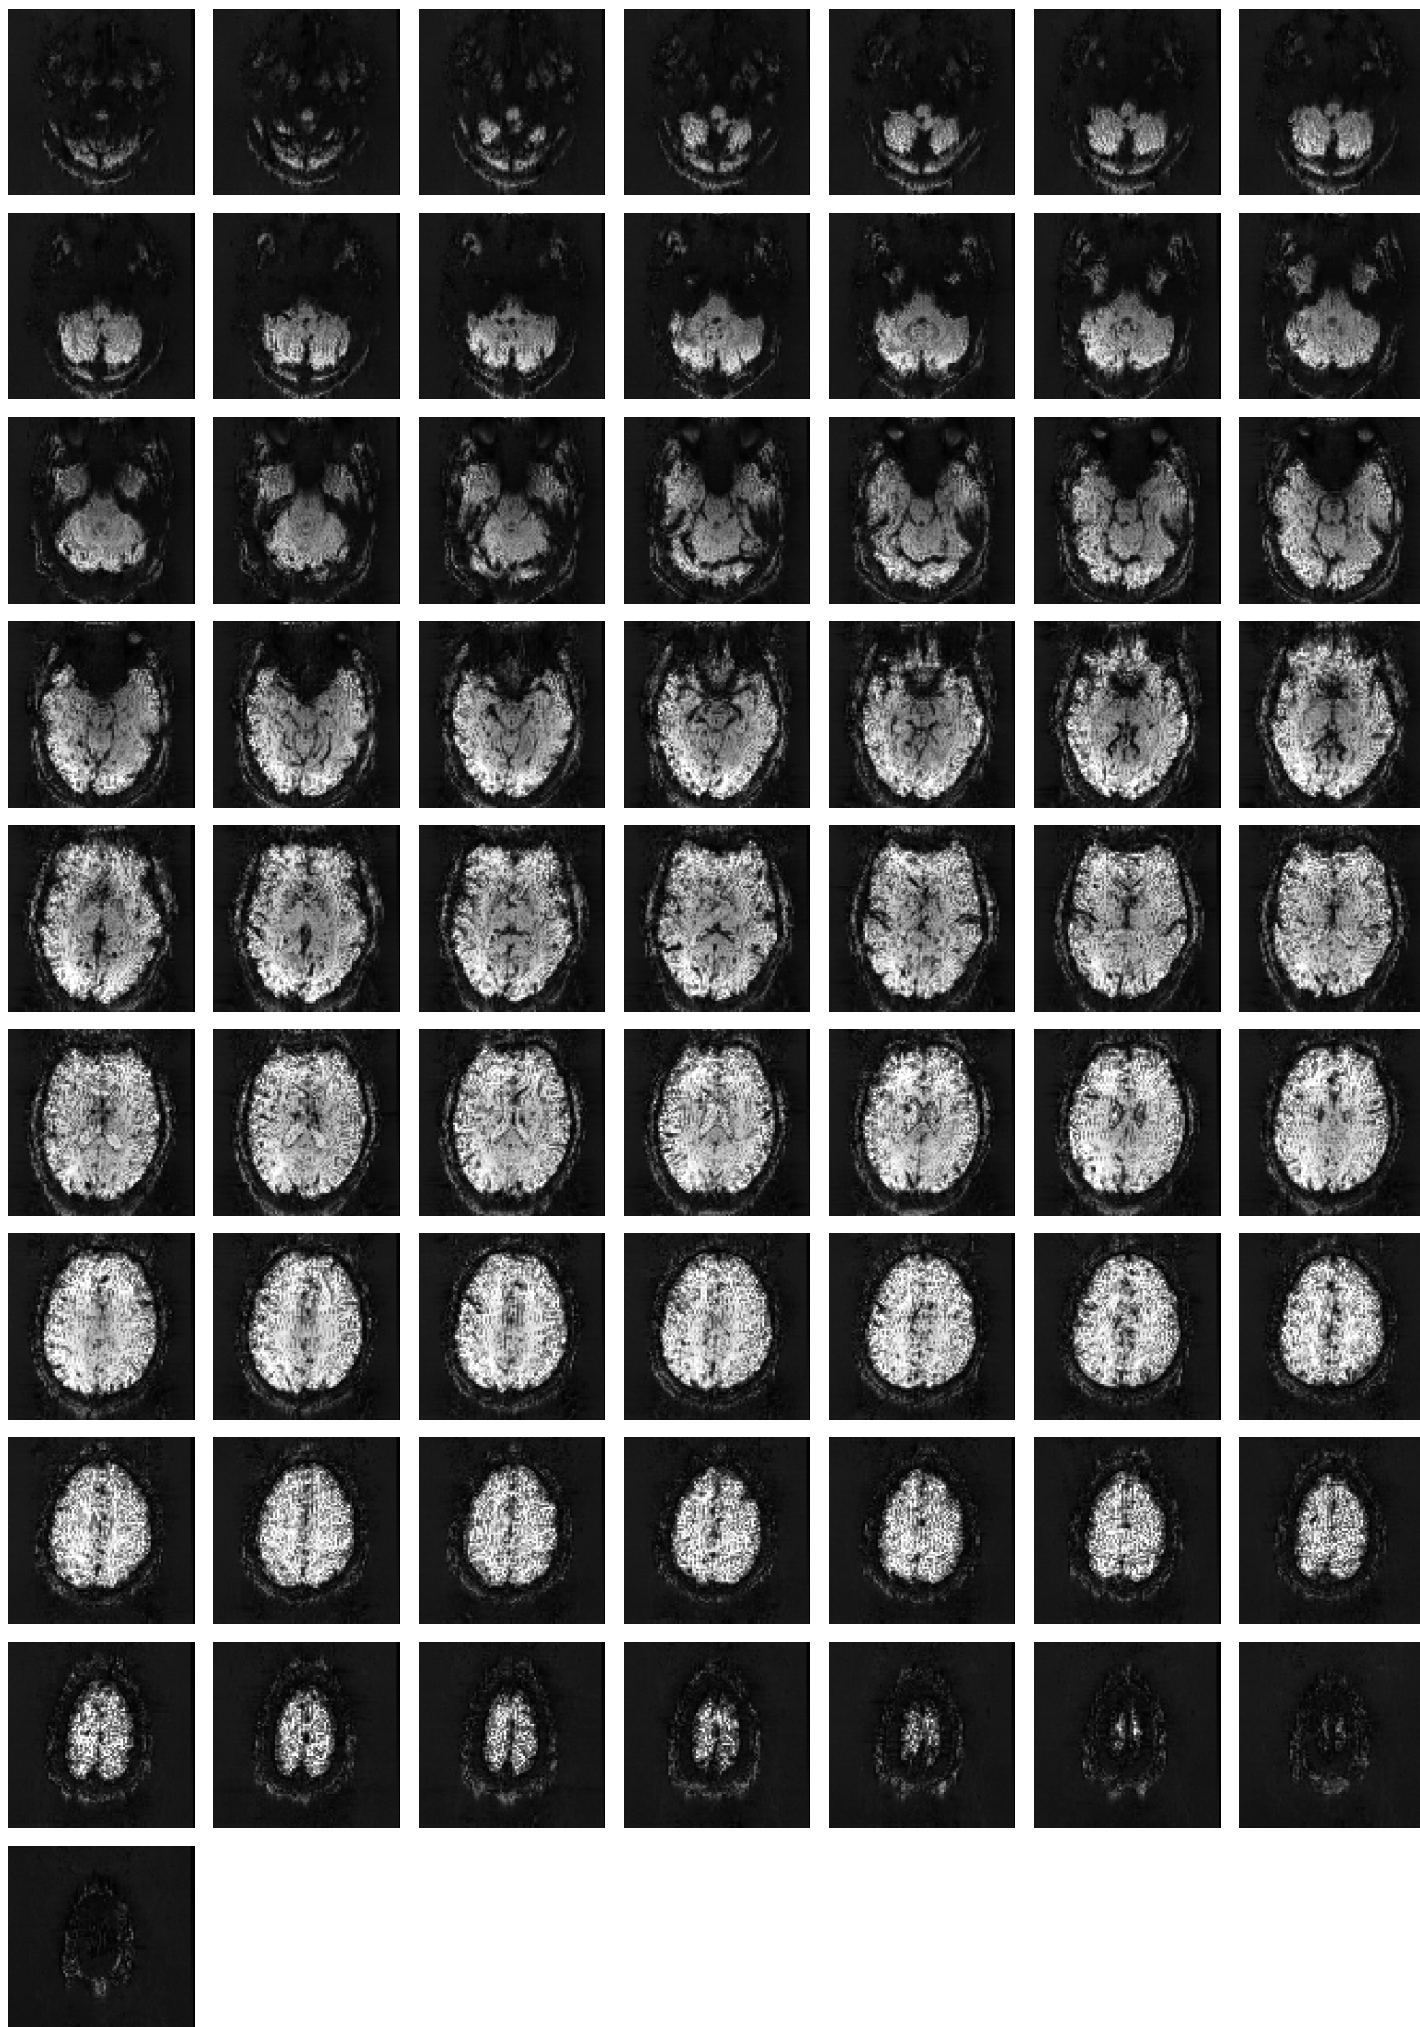

Mean EPI

Brain mask

tSNR

motion

fieldmap correction

coregistration