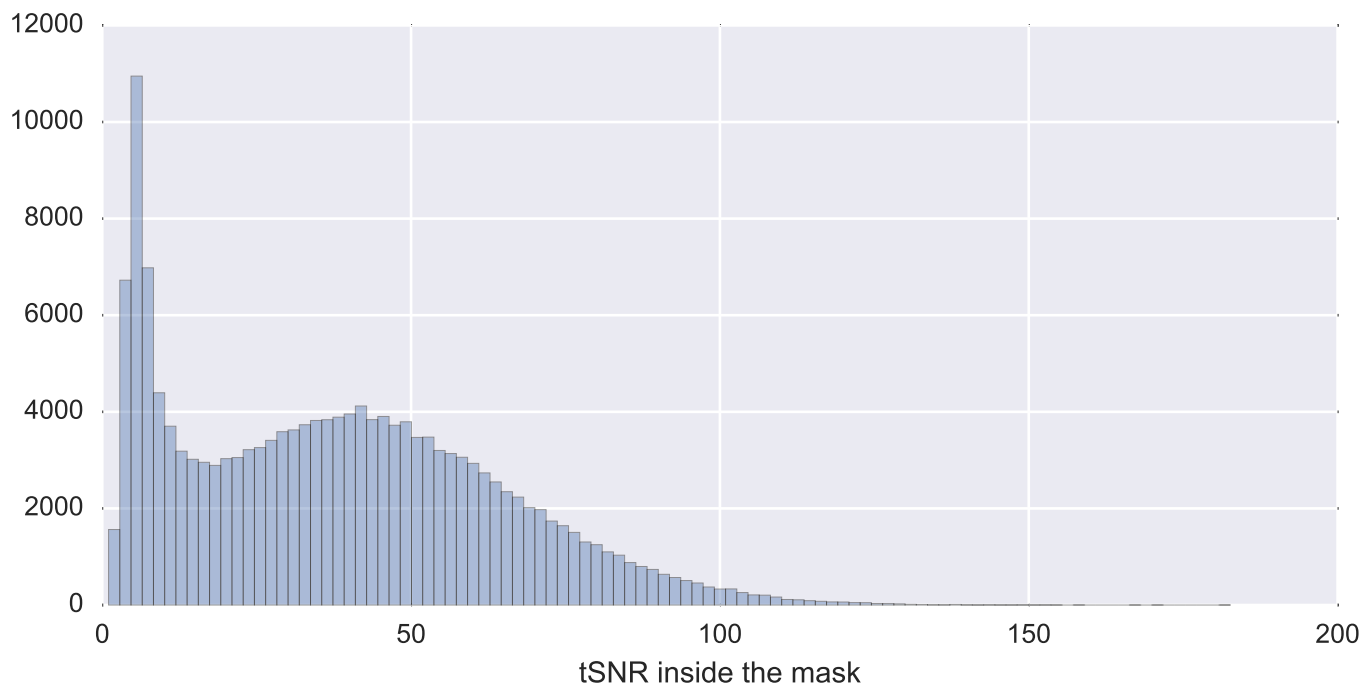

Mean EPI

Brain mask

tSNR

motion

fieldmap correction

coregistration