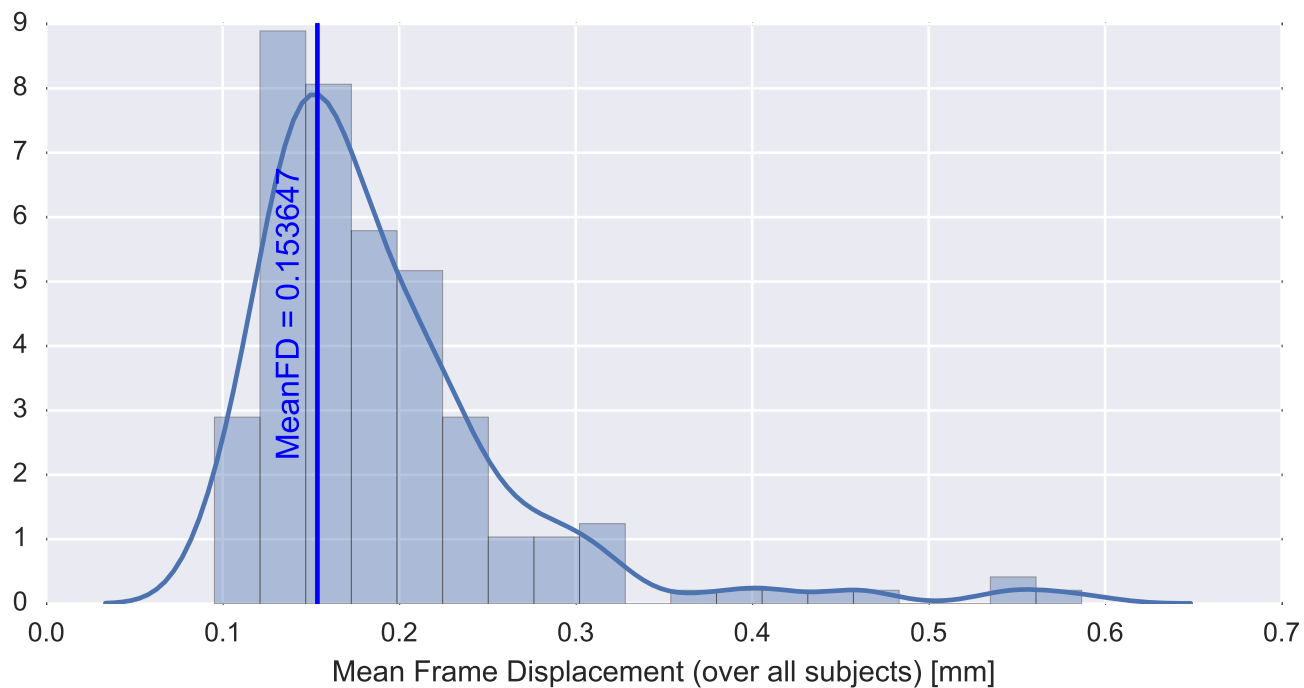

Mean EPI

Brain mask

tSNR

motion

fieldmap correction

coregistration