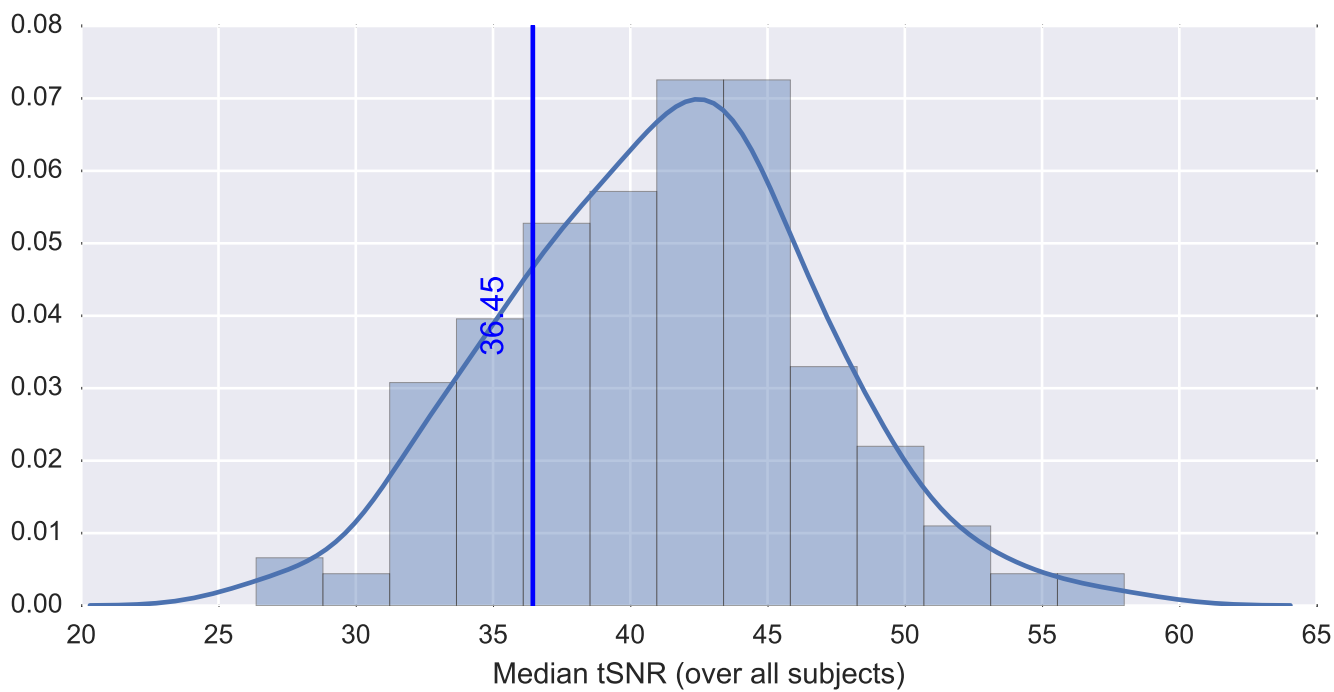

Mean EPI

Brain mask

tSNR

motion

fieldmap correction

coregistration