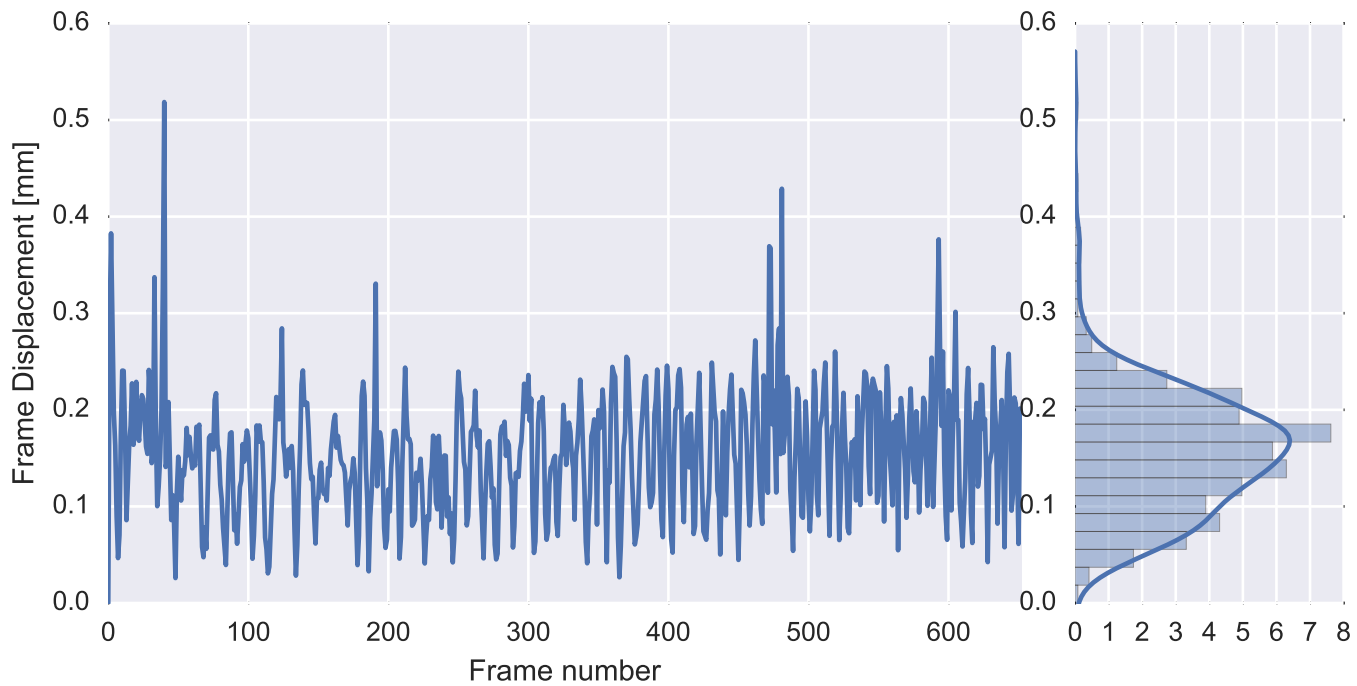

Mean EPI

Brain mask

tSNR

motion

fieldmap correction

coregistration