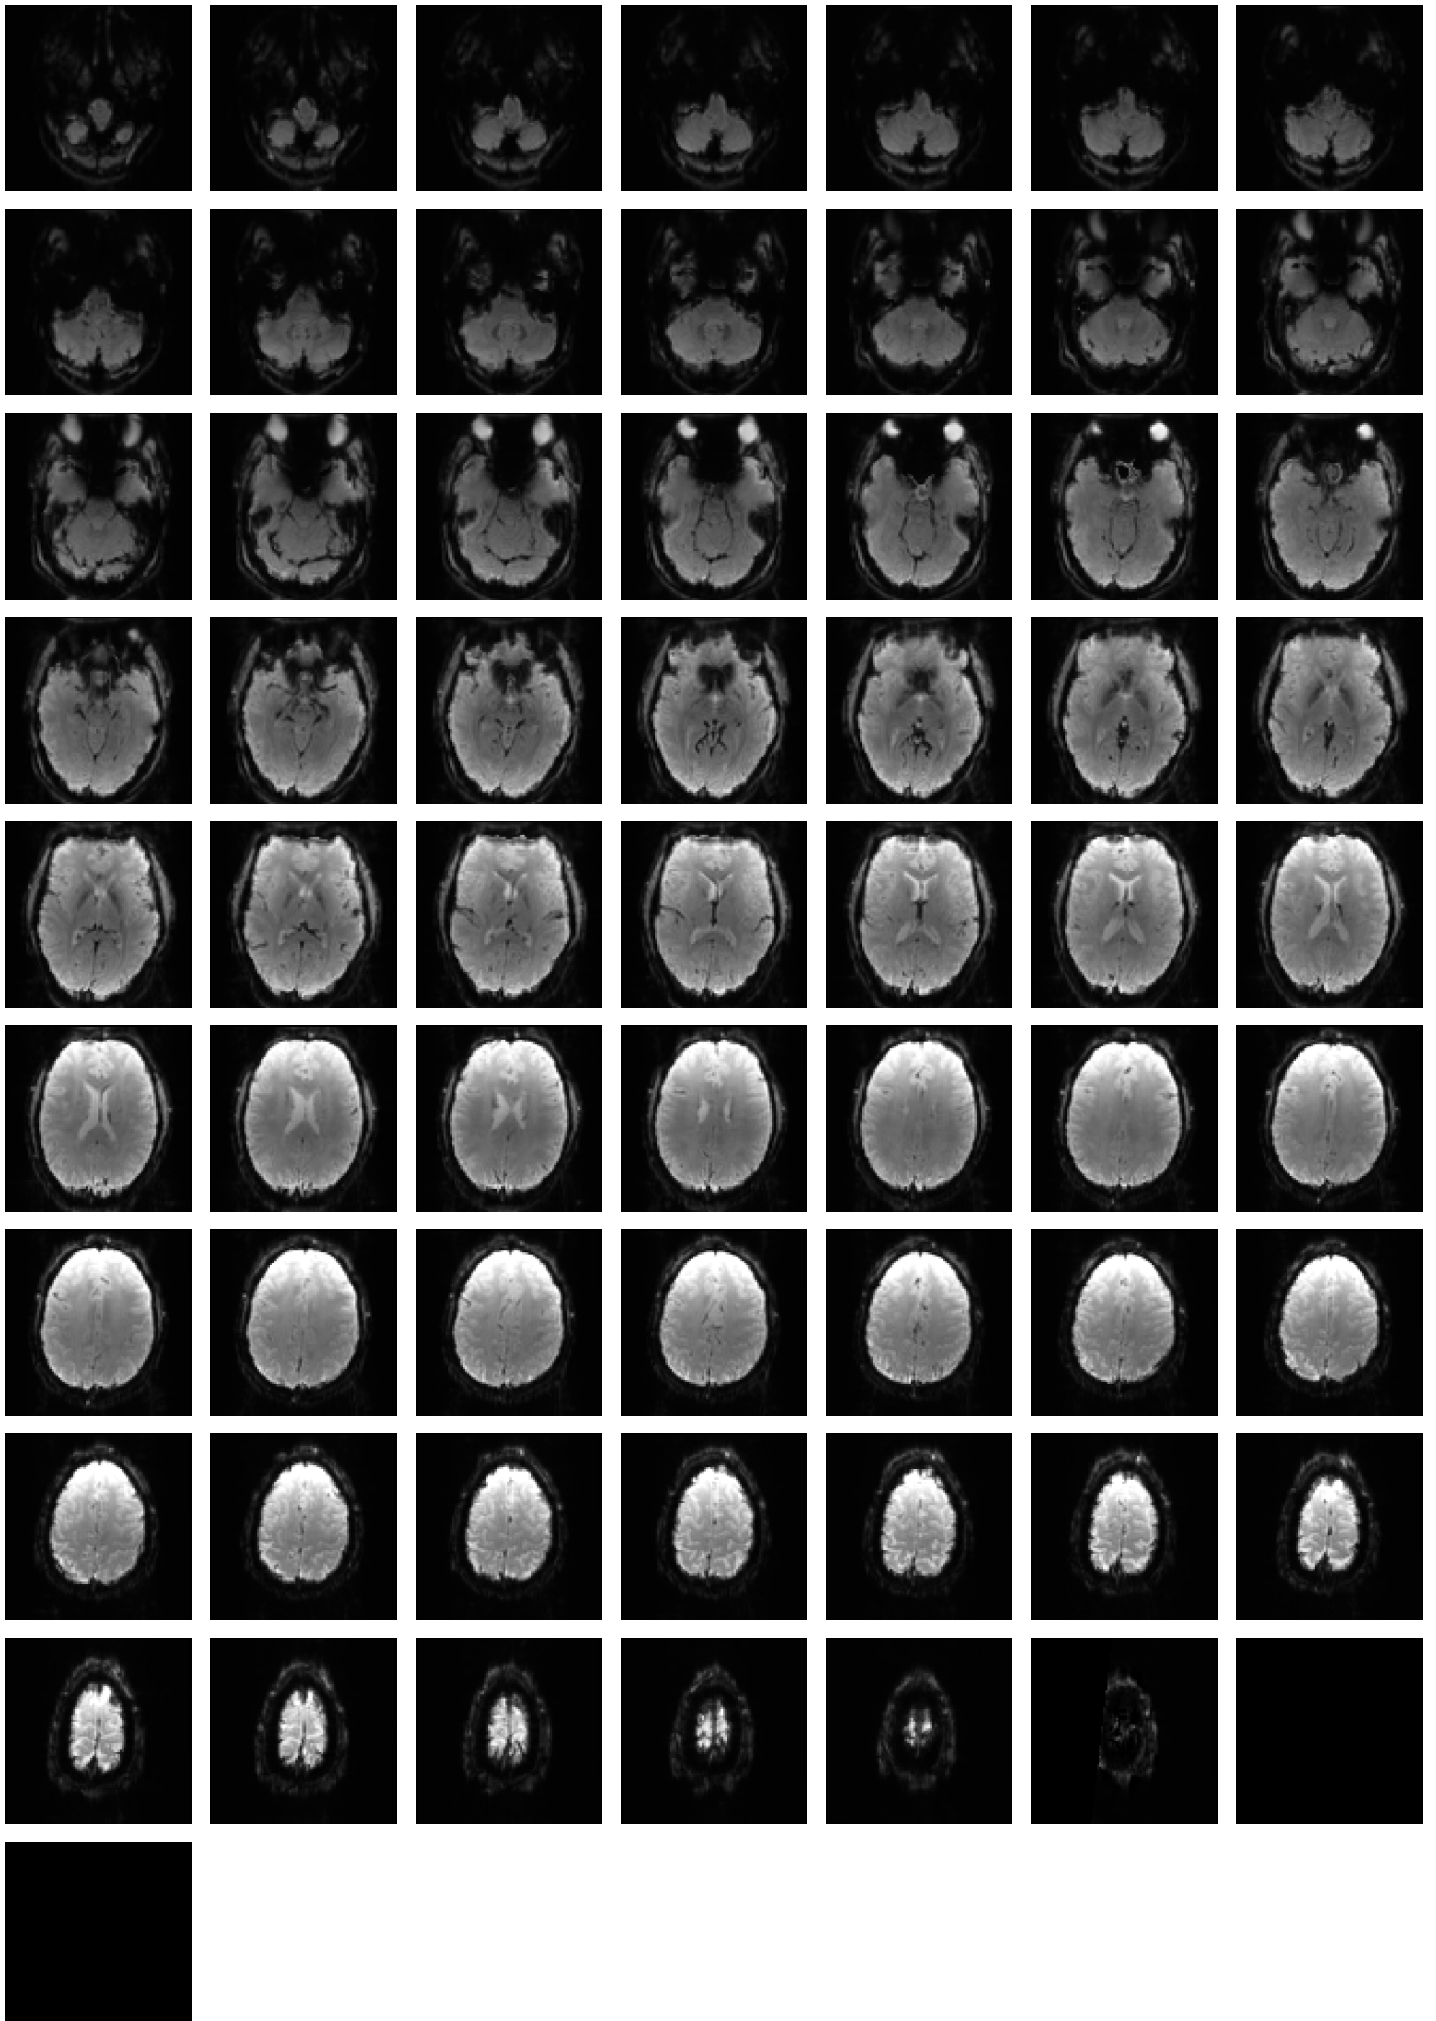

Mean EPI

Brain mask

tSNR

motion

fieldmap correction

coregistration