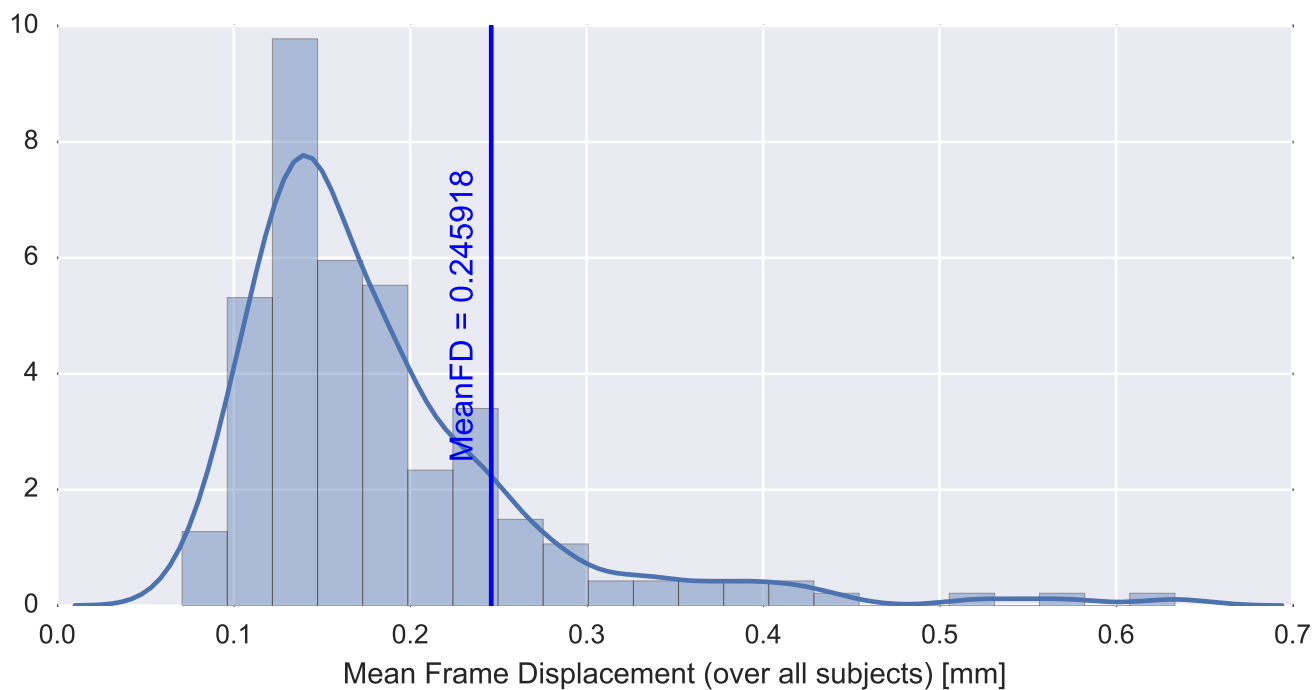

Mean EPI

Brain mask

tSNR

motion

fieldmap correction

coregistration