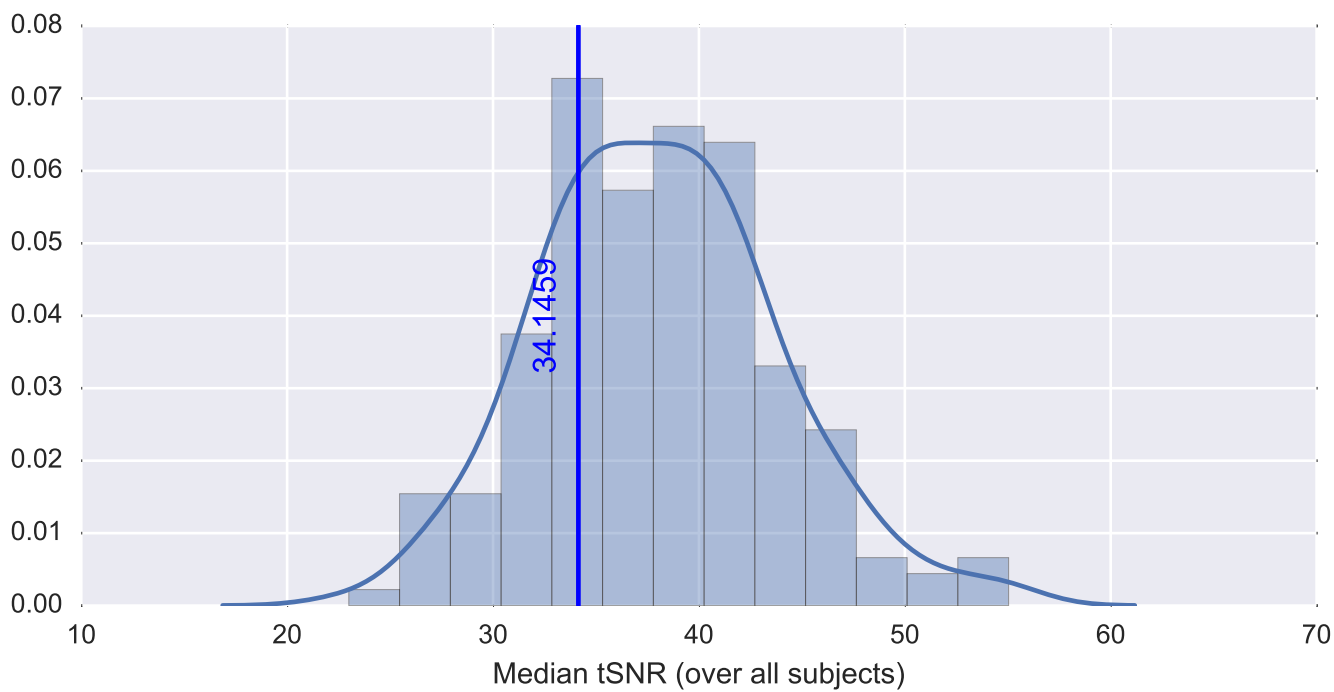

Mean EPI

Brain mask

tSNR

motion

fieldmap correction

coregistration