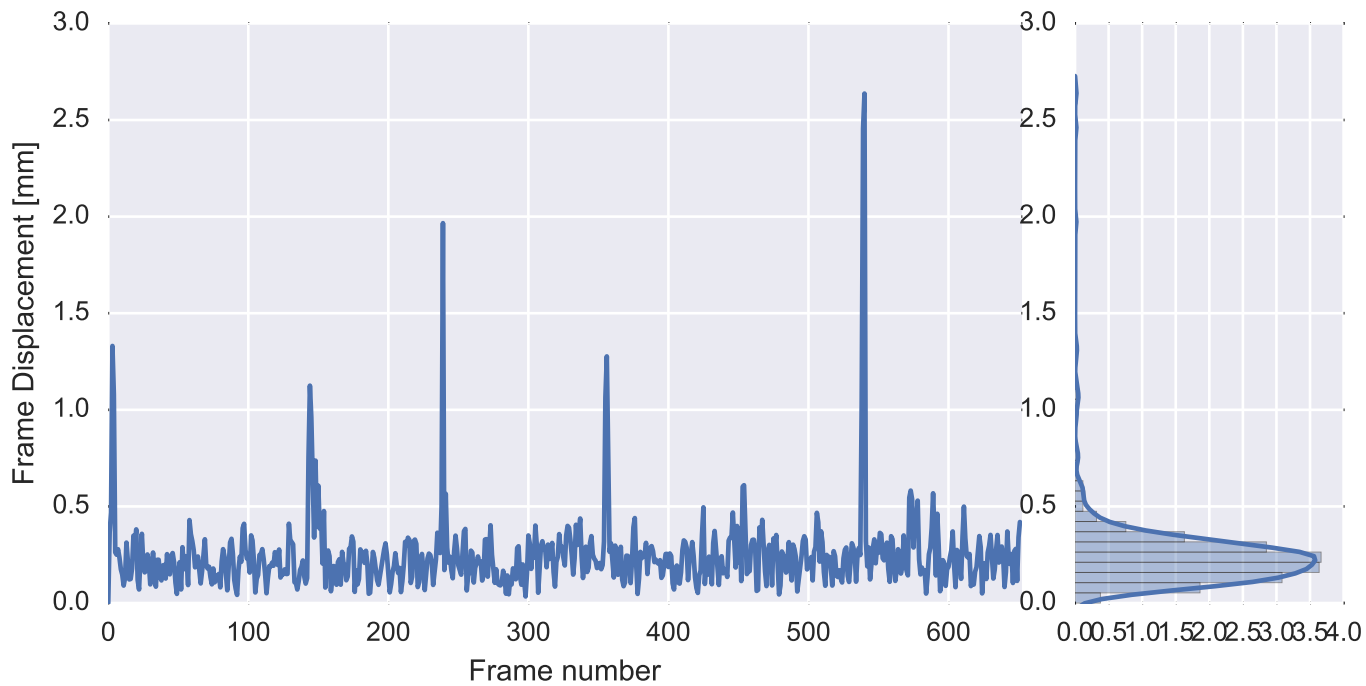

Mean EPI

Brain mask

tSNR

motion

fieldmap correction

coregistration