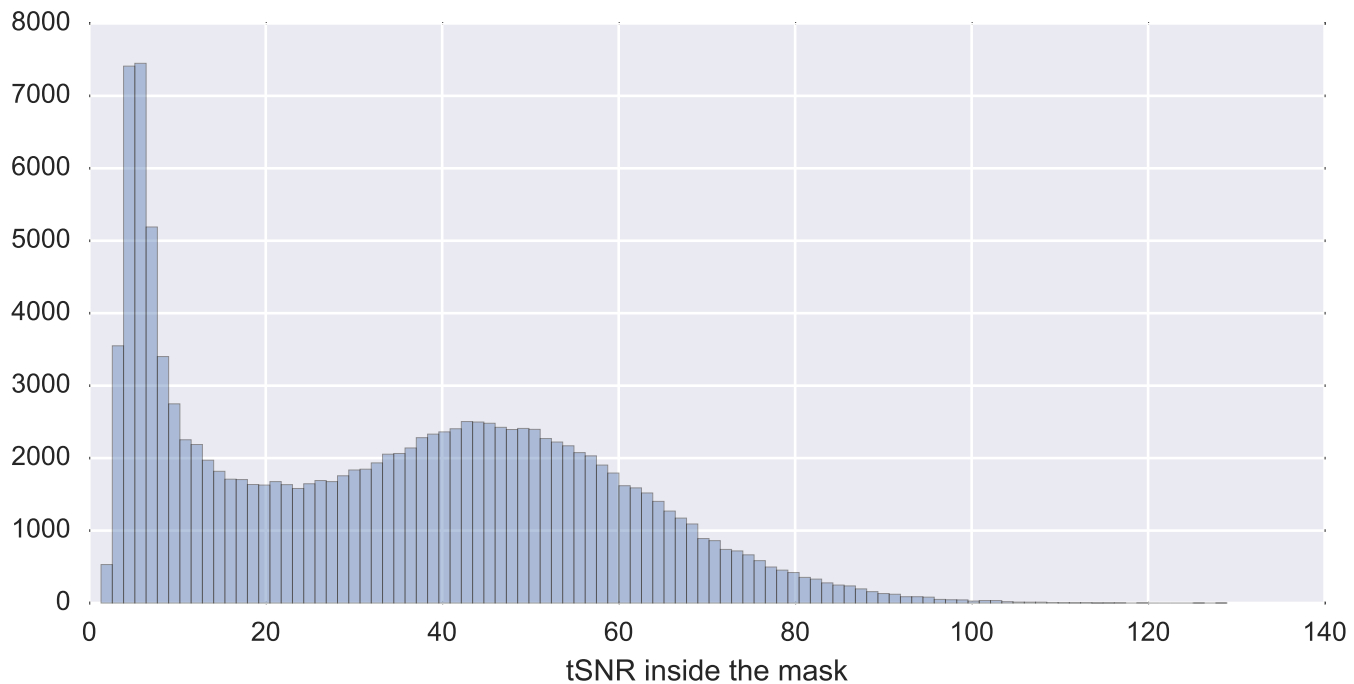

Mean EPI

Brain mask

tSNR

motion

fieldmap correction

coregistration