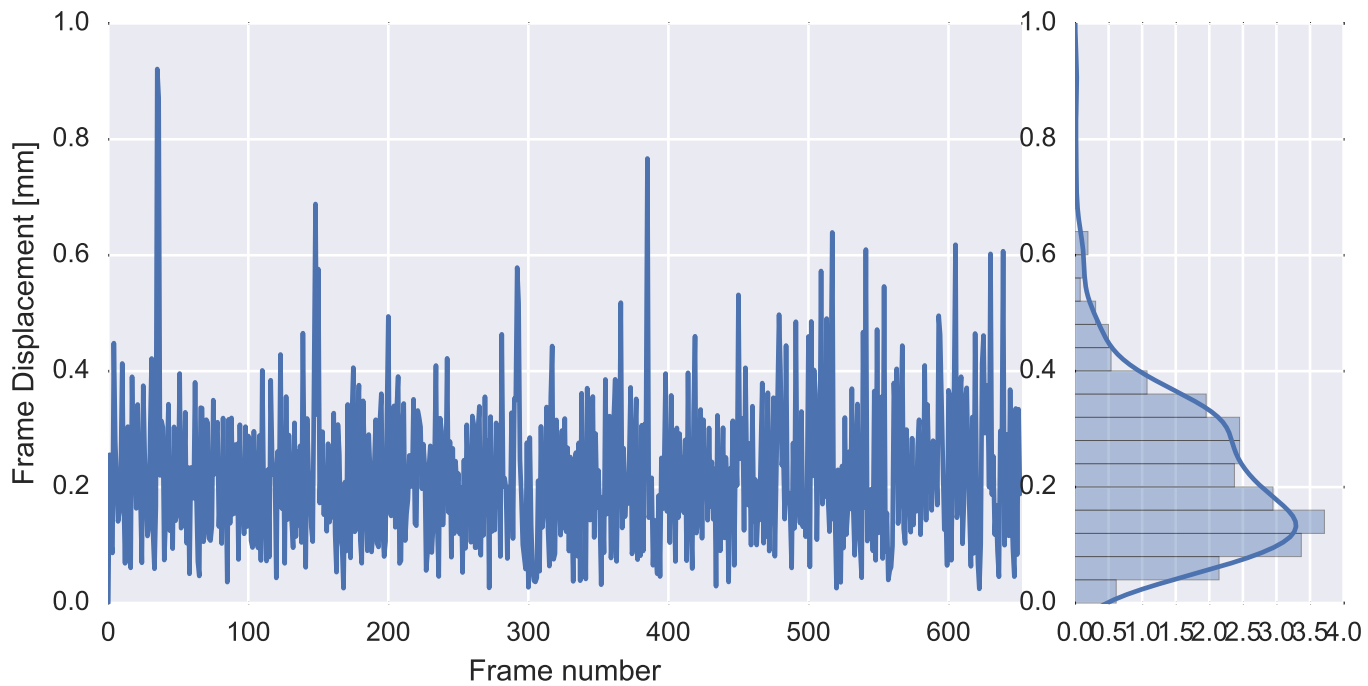

Mean EPI

Brain mask

tSNR

motion

fieldmap correction

coregistration