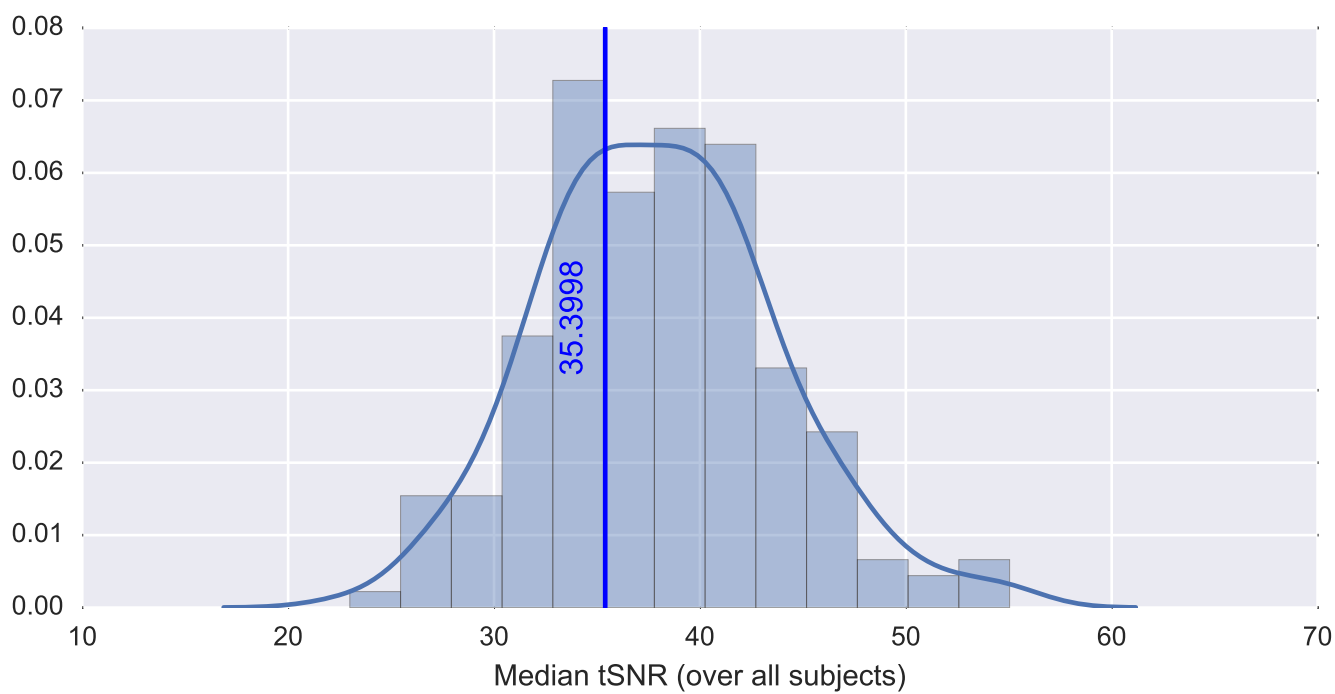

Mean EPI

Brain mask

tSNR

motion

fieldmap correction

coregistration