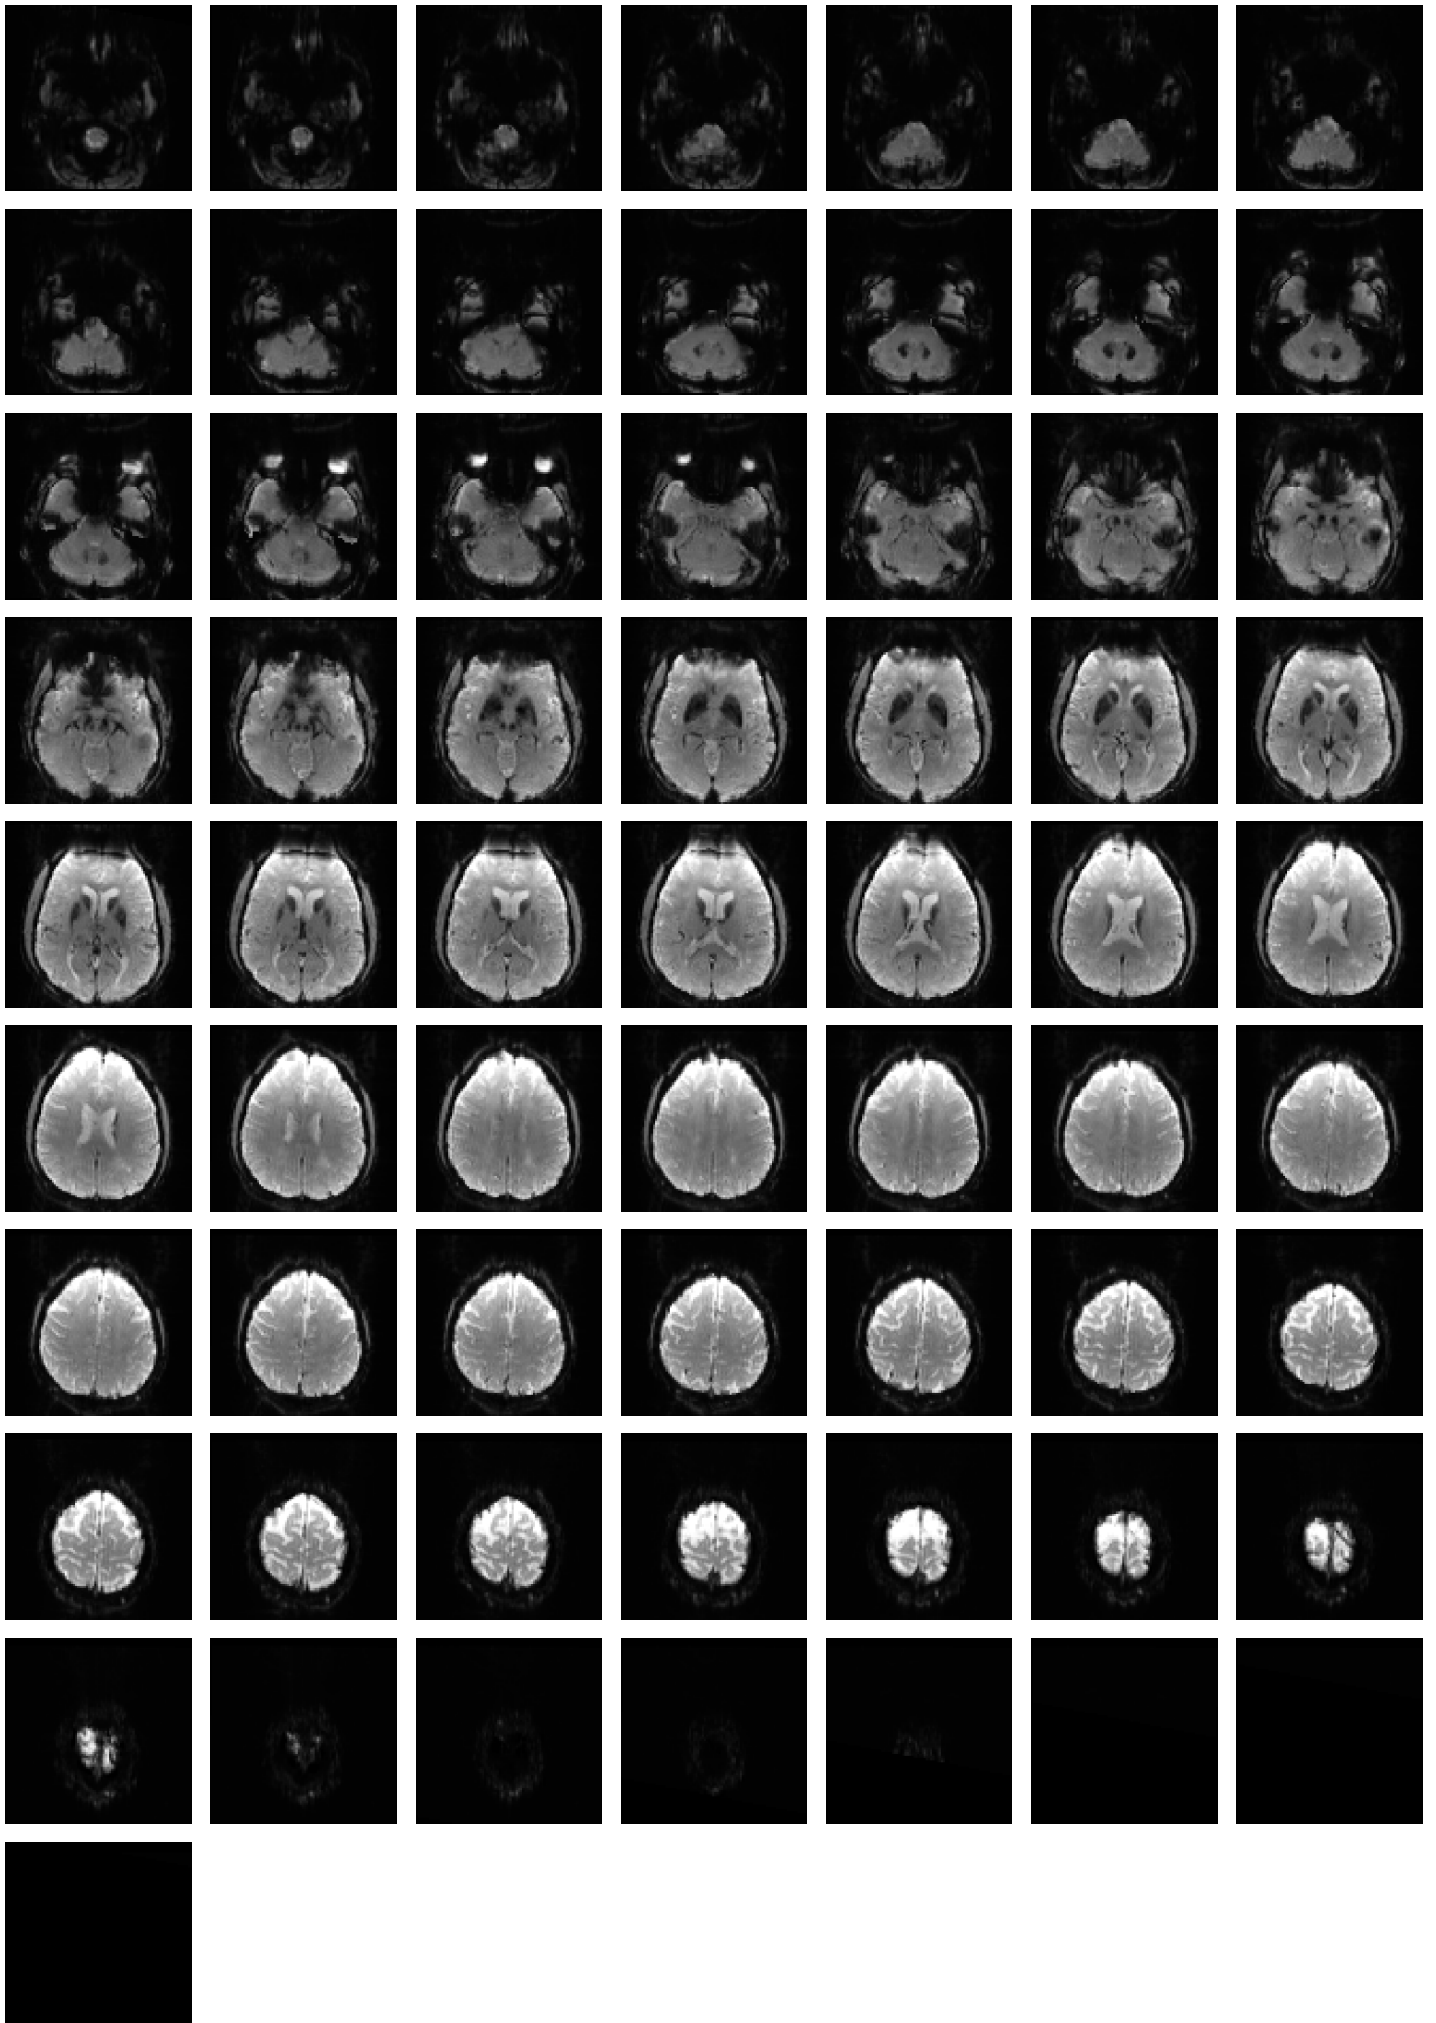

Mean EPI

Brain mask

tSNR

motion

fieldmap correction

coregistration