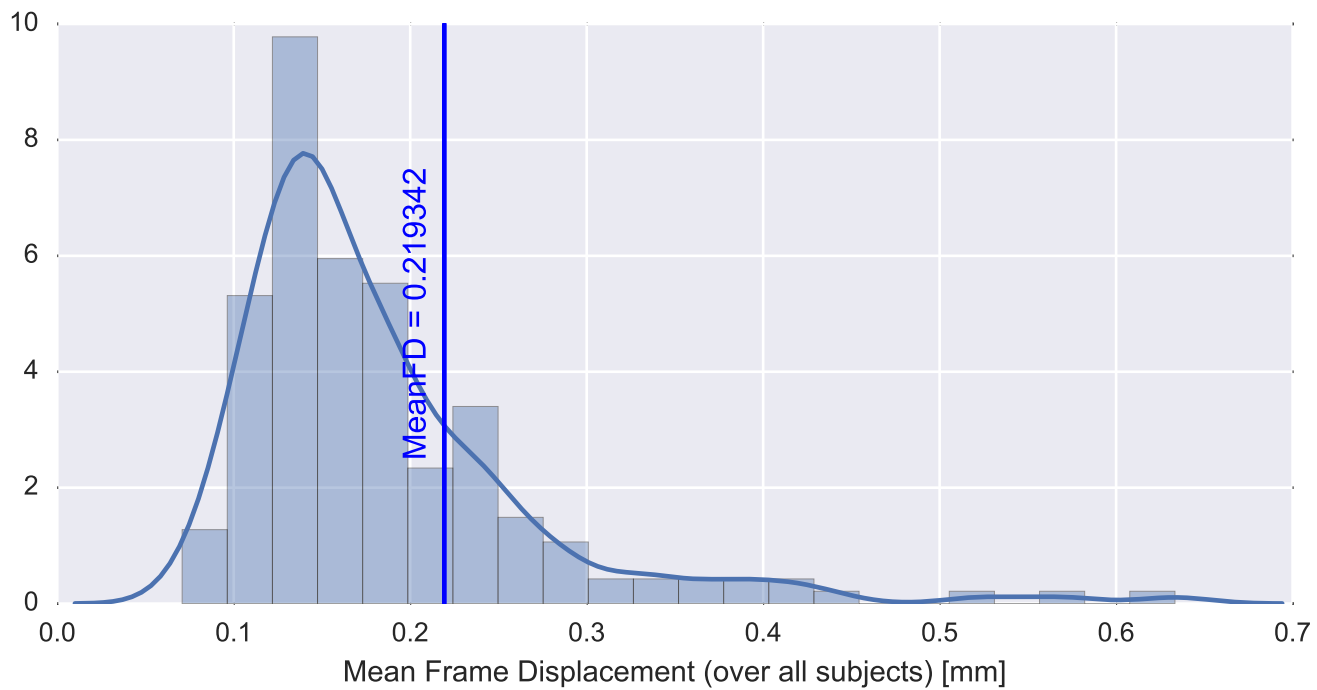

Mean EPI

Brain mask

tSNR

motion

fieldmap correction

coregistration