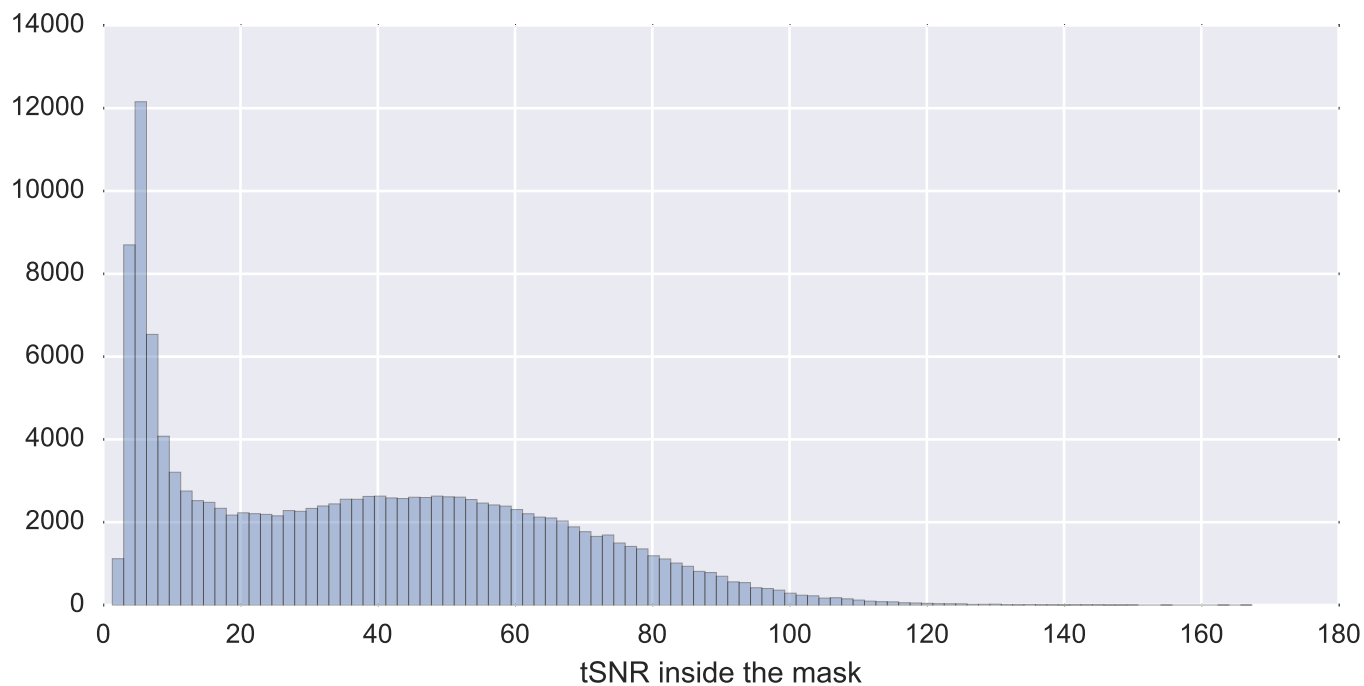

Mean EPI

Brain mask

tSNR

motion

fieldmap correction

coregistration