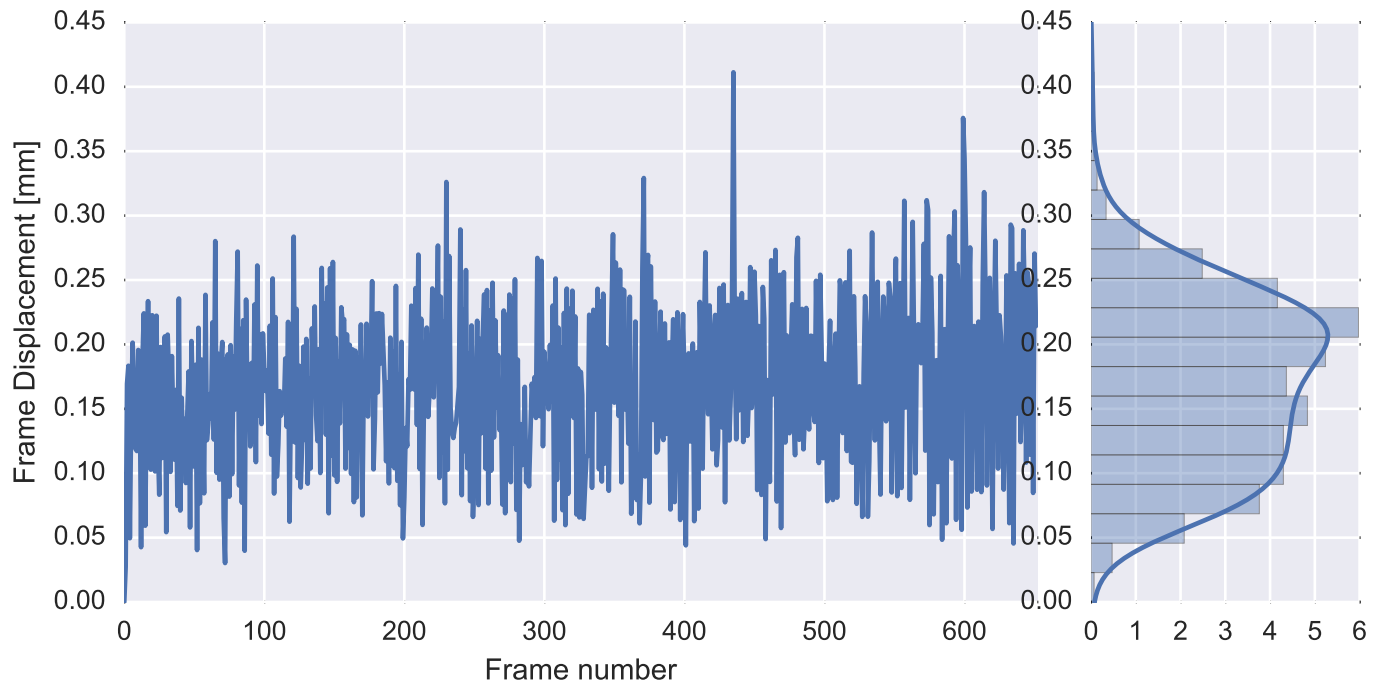

Mean EPI

Brain mask

tSNR

motion

fieldmap correction

coregistration