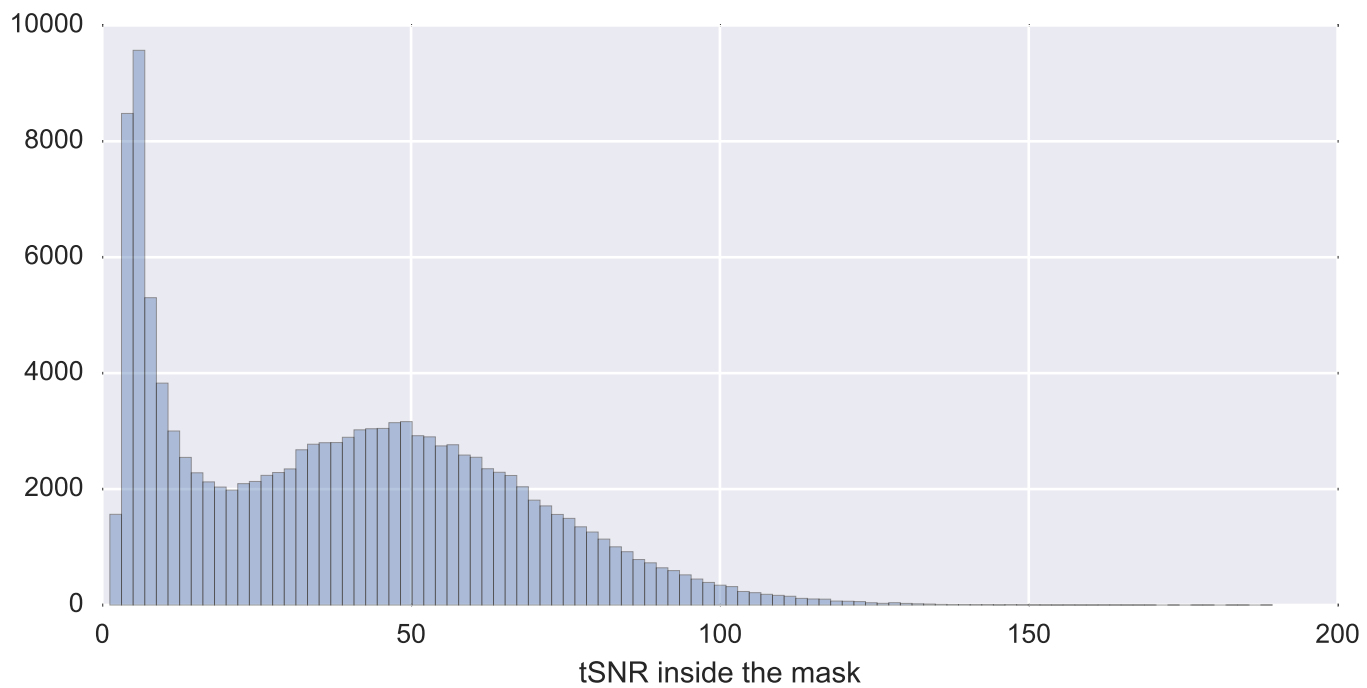

Mean EPI

Brain mask

tSNR

motion

fieldmap correction

coregistration