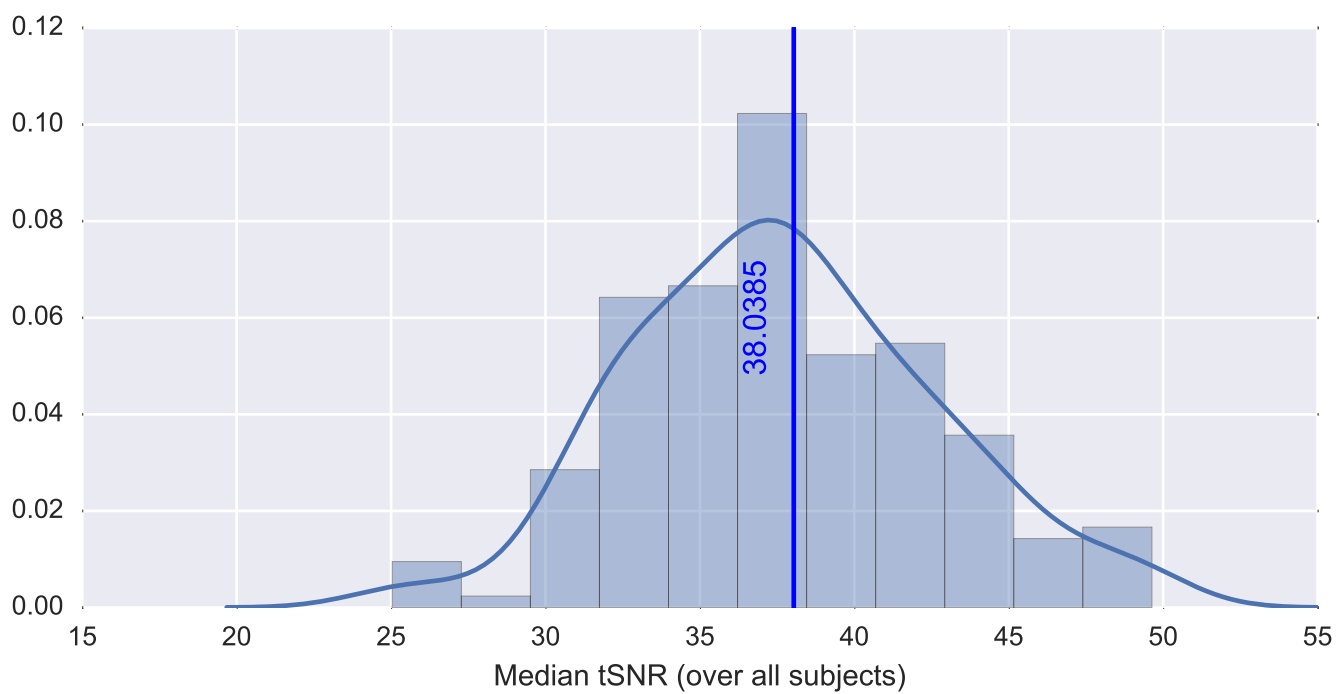

Mean EPI

Brain mask

tSNR

motion

fieldmap correction

coregistration