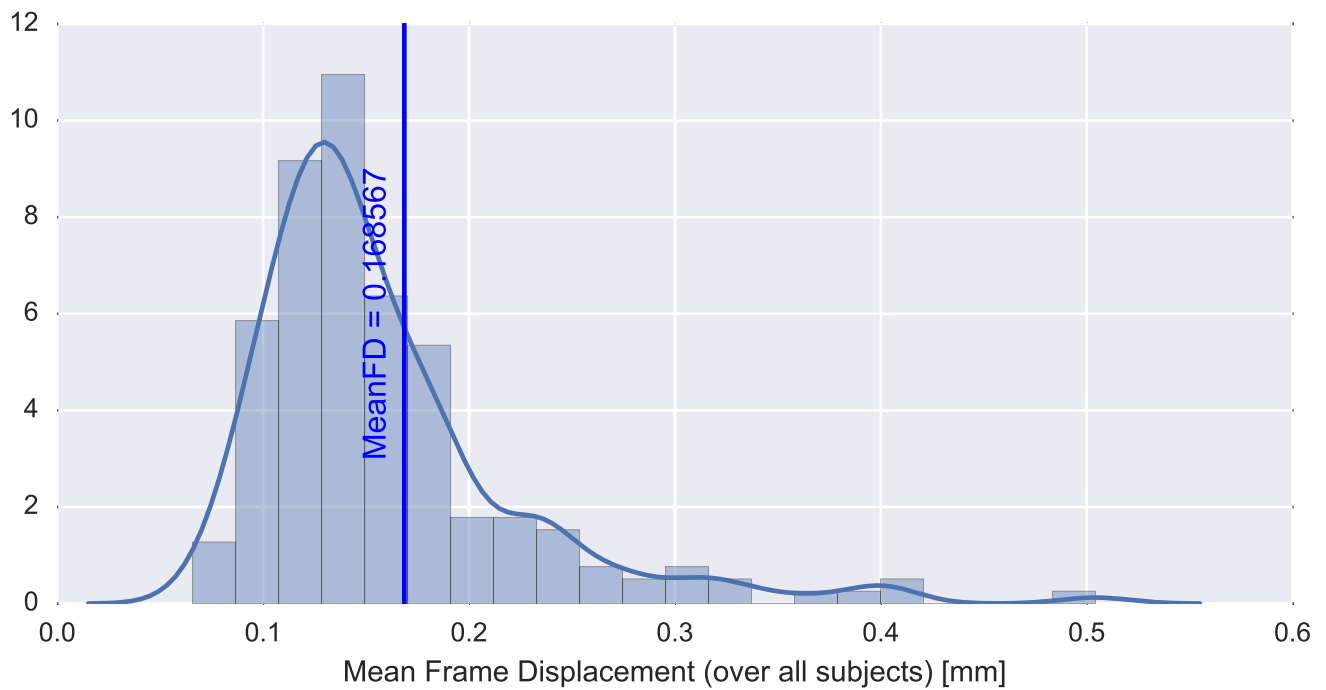

Mean EPI

Brain mask

tSNR

motion

fieldmap correction

coregistration