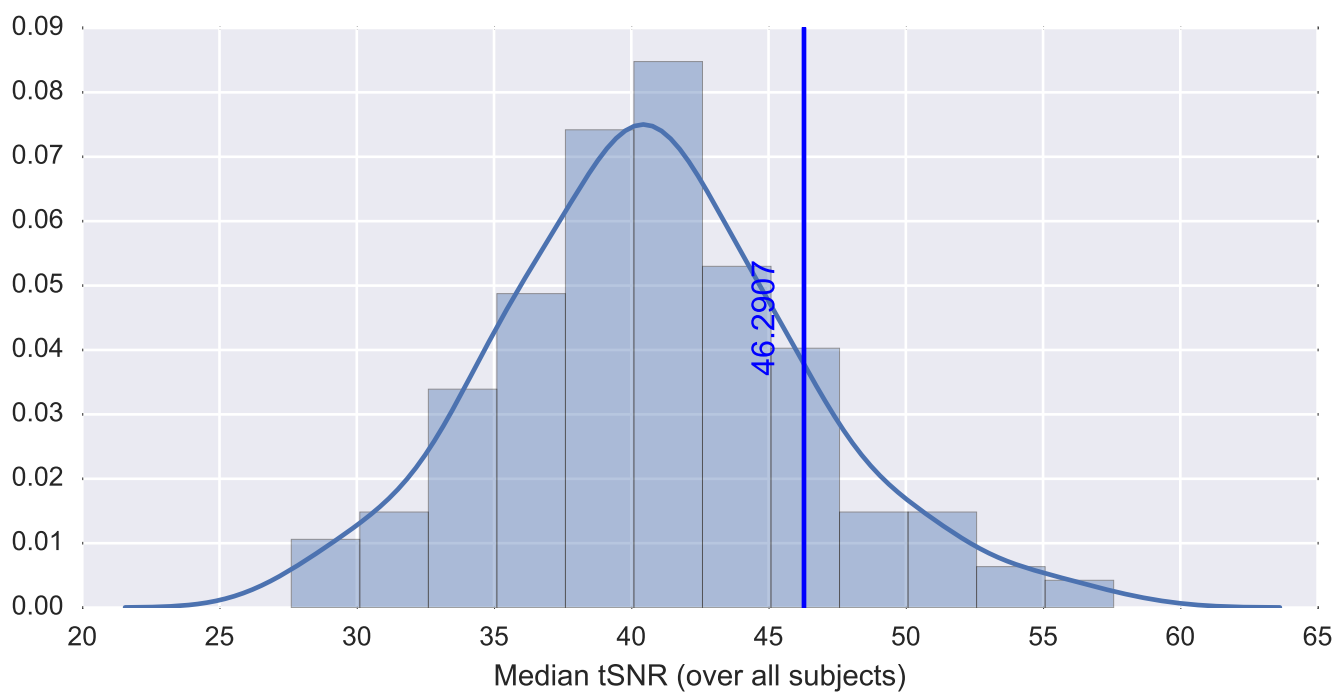

Mean EPI

Brain mask

tSNR

motion

fieldmap correction

coregistration