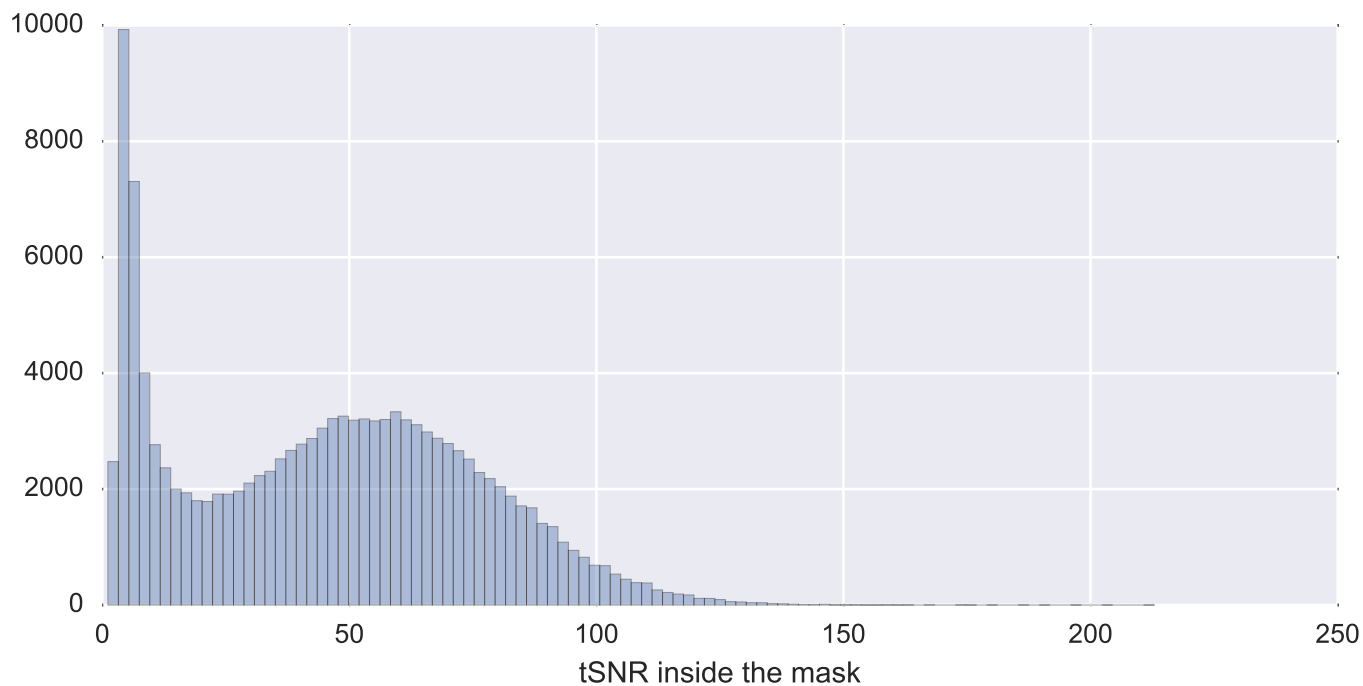

Mean EPI

Brain mask

tSNR

motion

fieldmap correction

coregistration