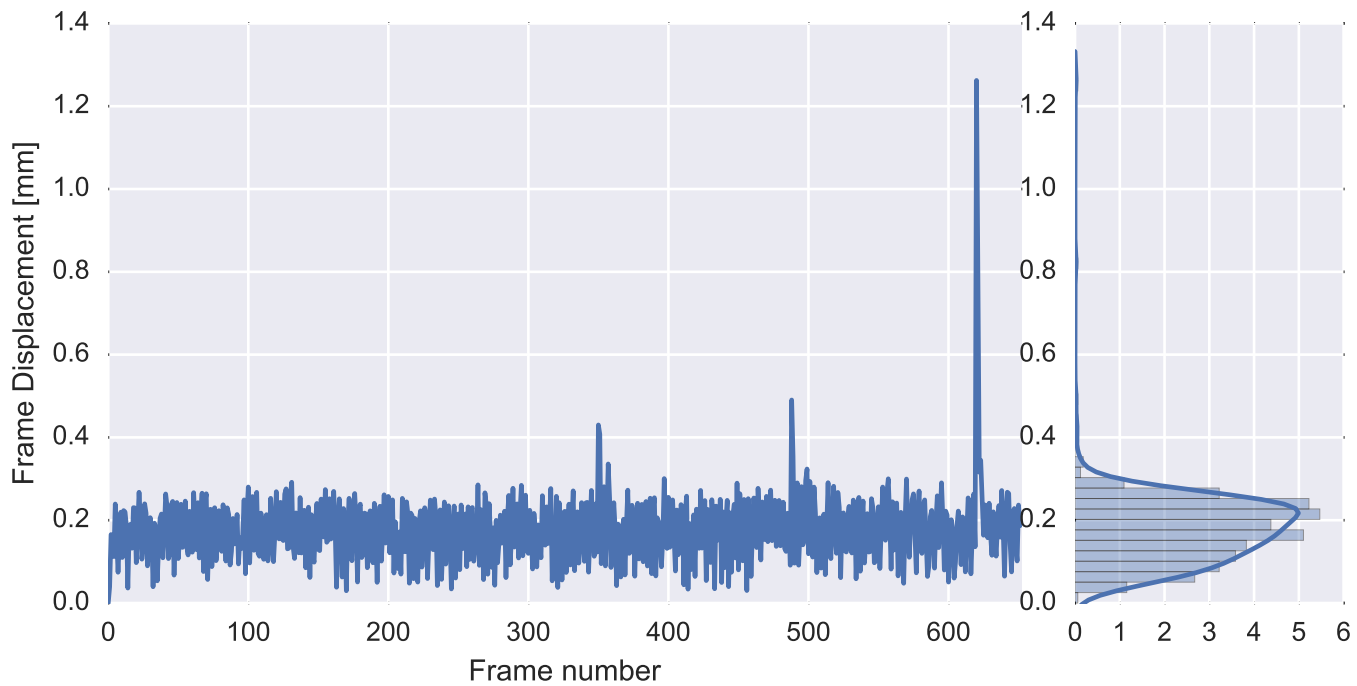

Mean EPI

Brain mask

tSNR

motion

fieldmap correction

coregistration