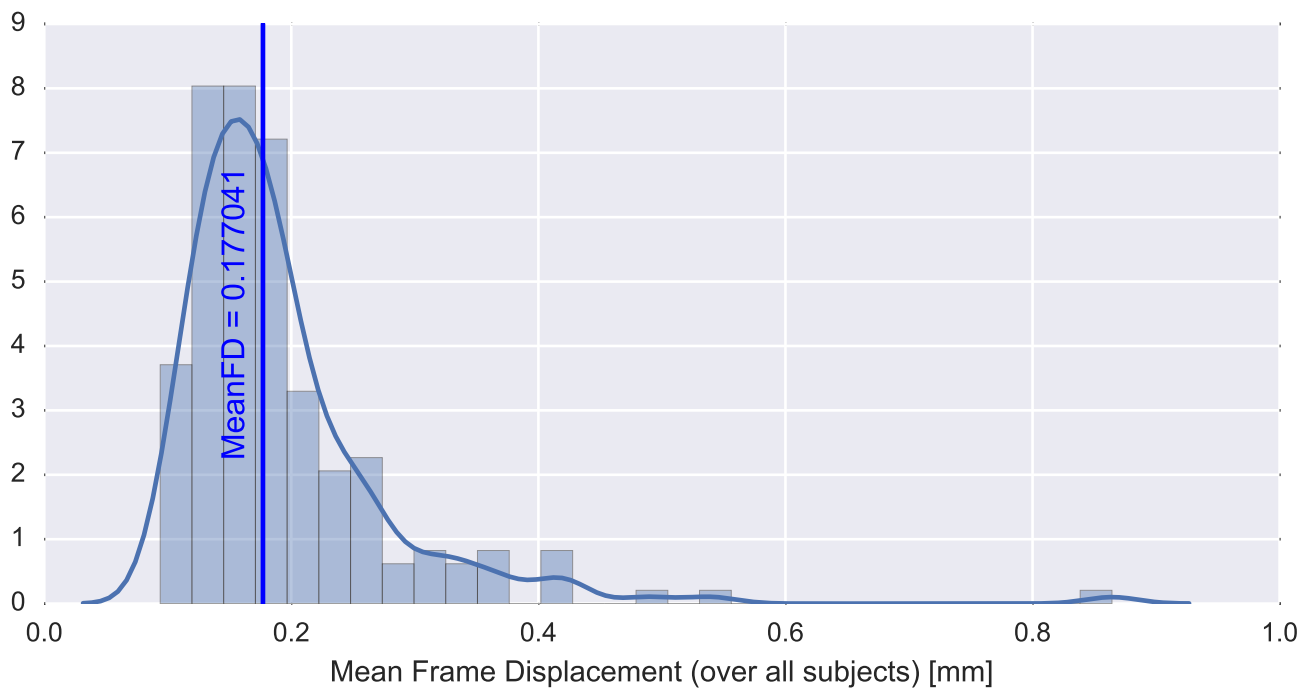

Mean EPI

Brain mask

tSNR

motion

fieldmap correction

coregistration