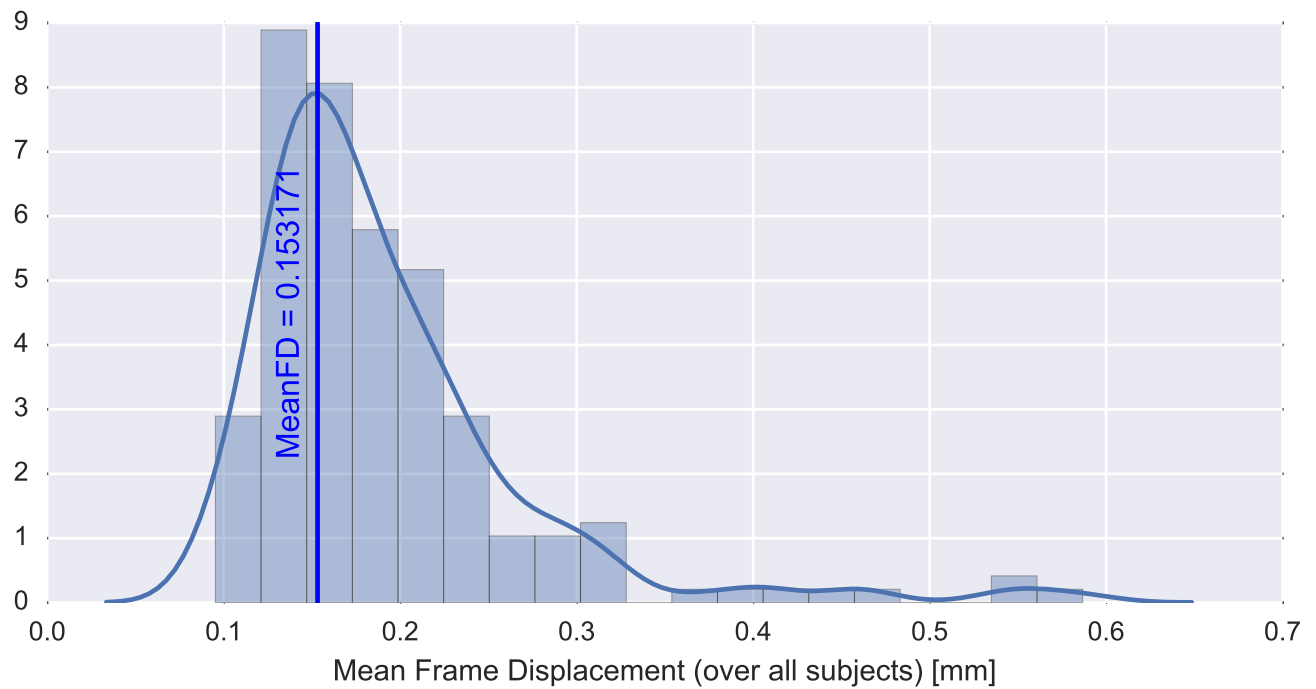

Mean EPI

Brain mask

tSNR

motion

fieldmap correction

coregistration