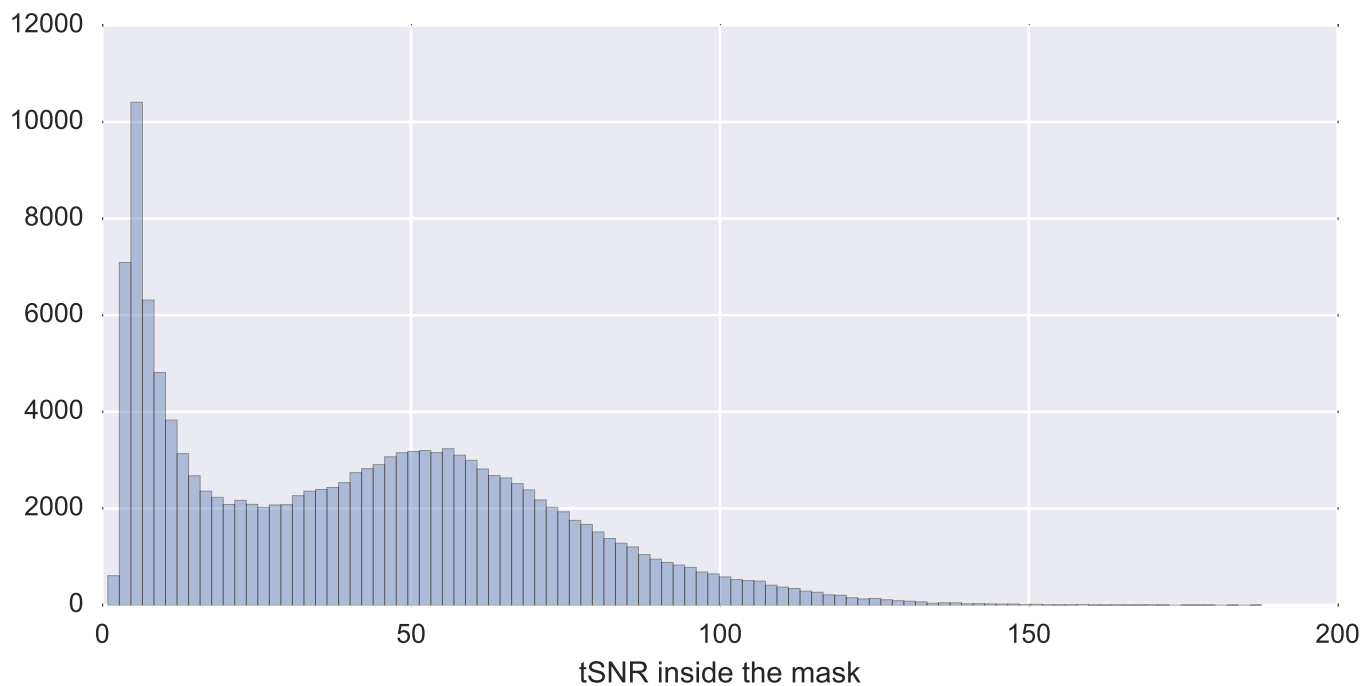

Mean EPI

Brain mask

tSNR

motion

fieldmap correction

coregistration