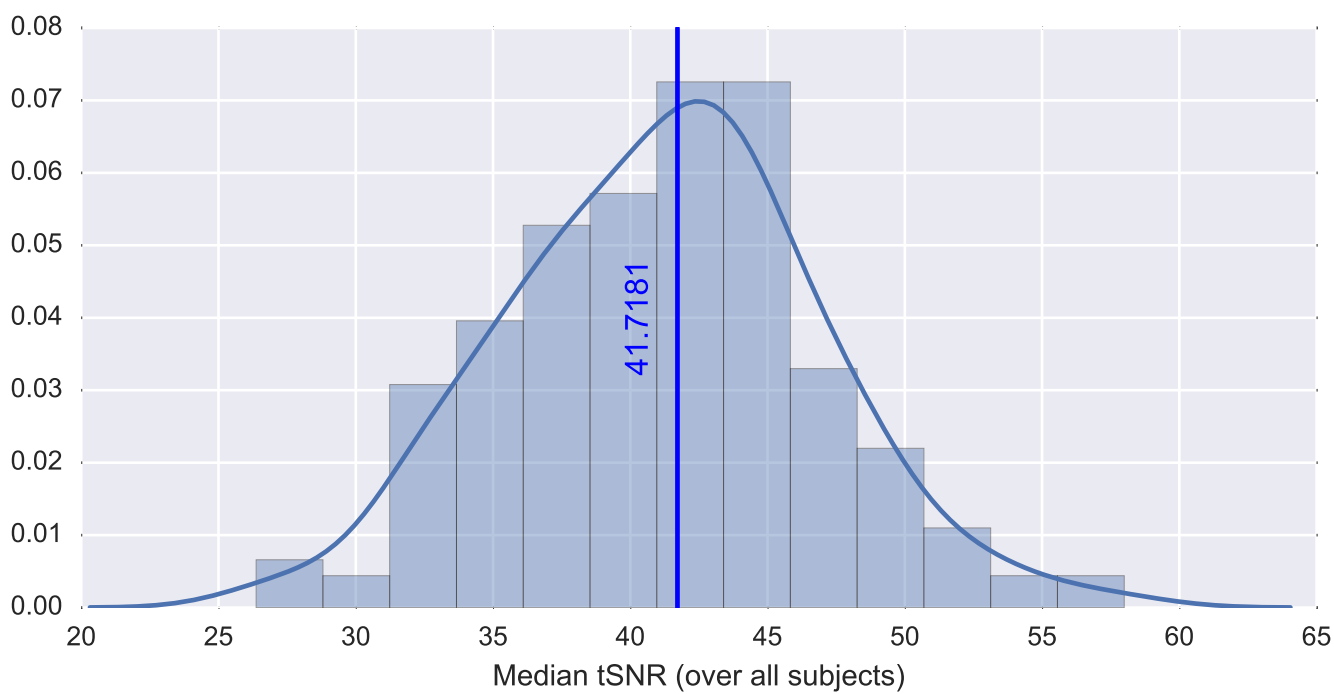

Mean EPI

Brain mask

tSNR

motion

fieldmap correction

coregistration