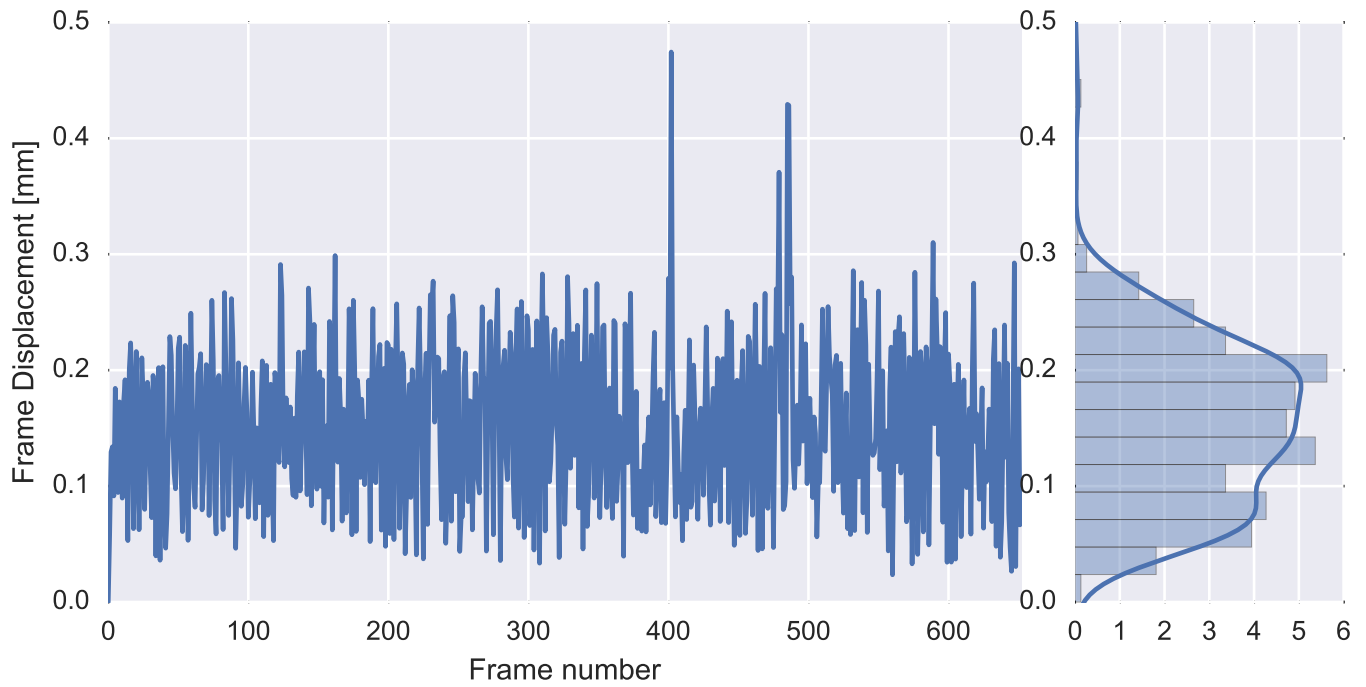

Mean EPI

Brain mask

tSNR

motion

fieldmap correction

coregistration