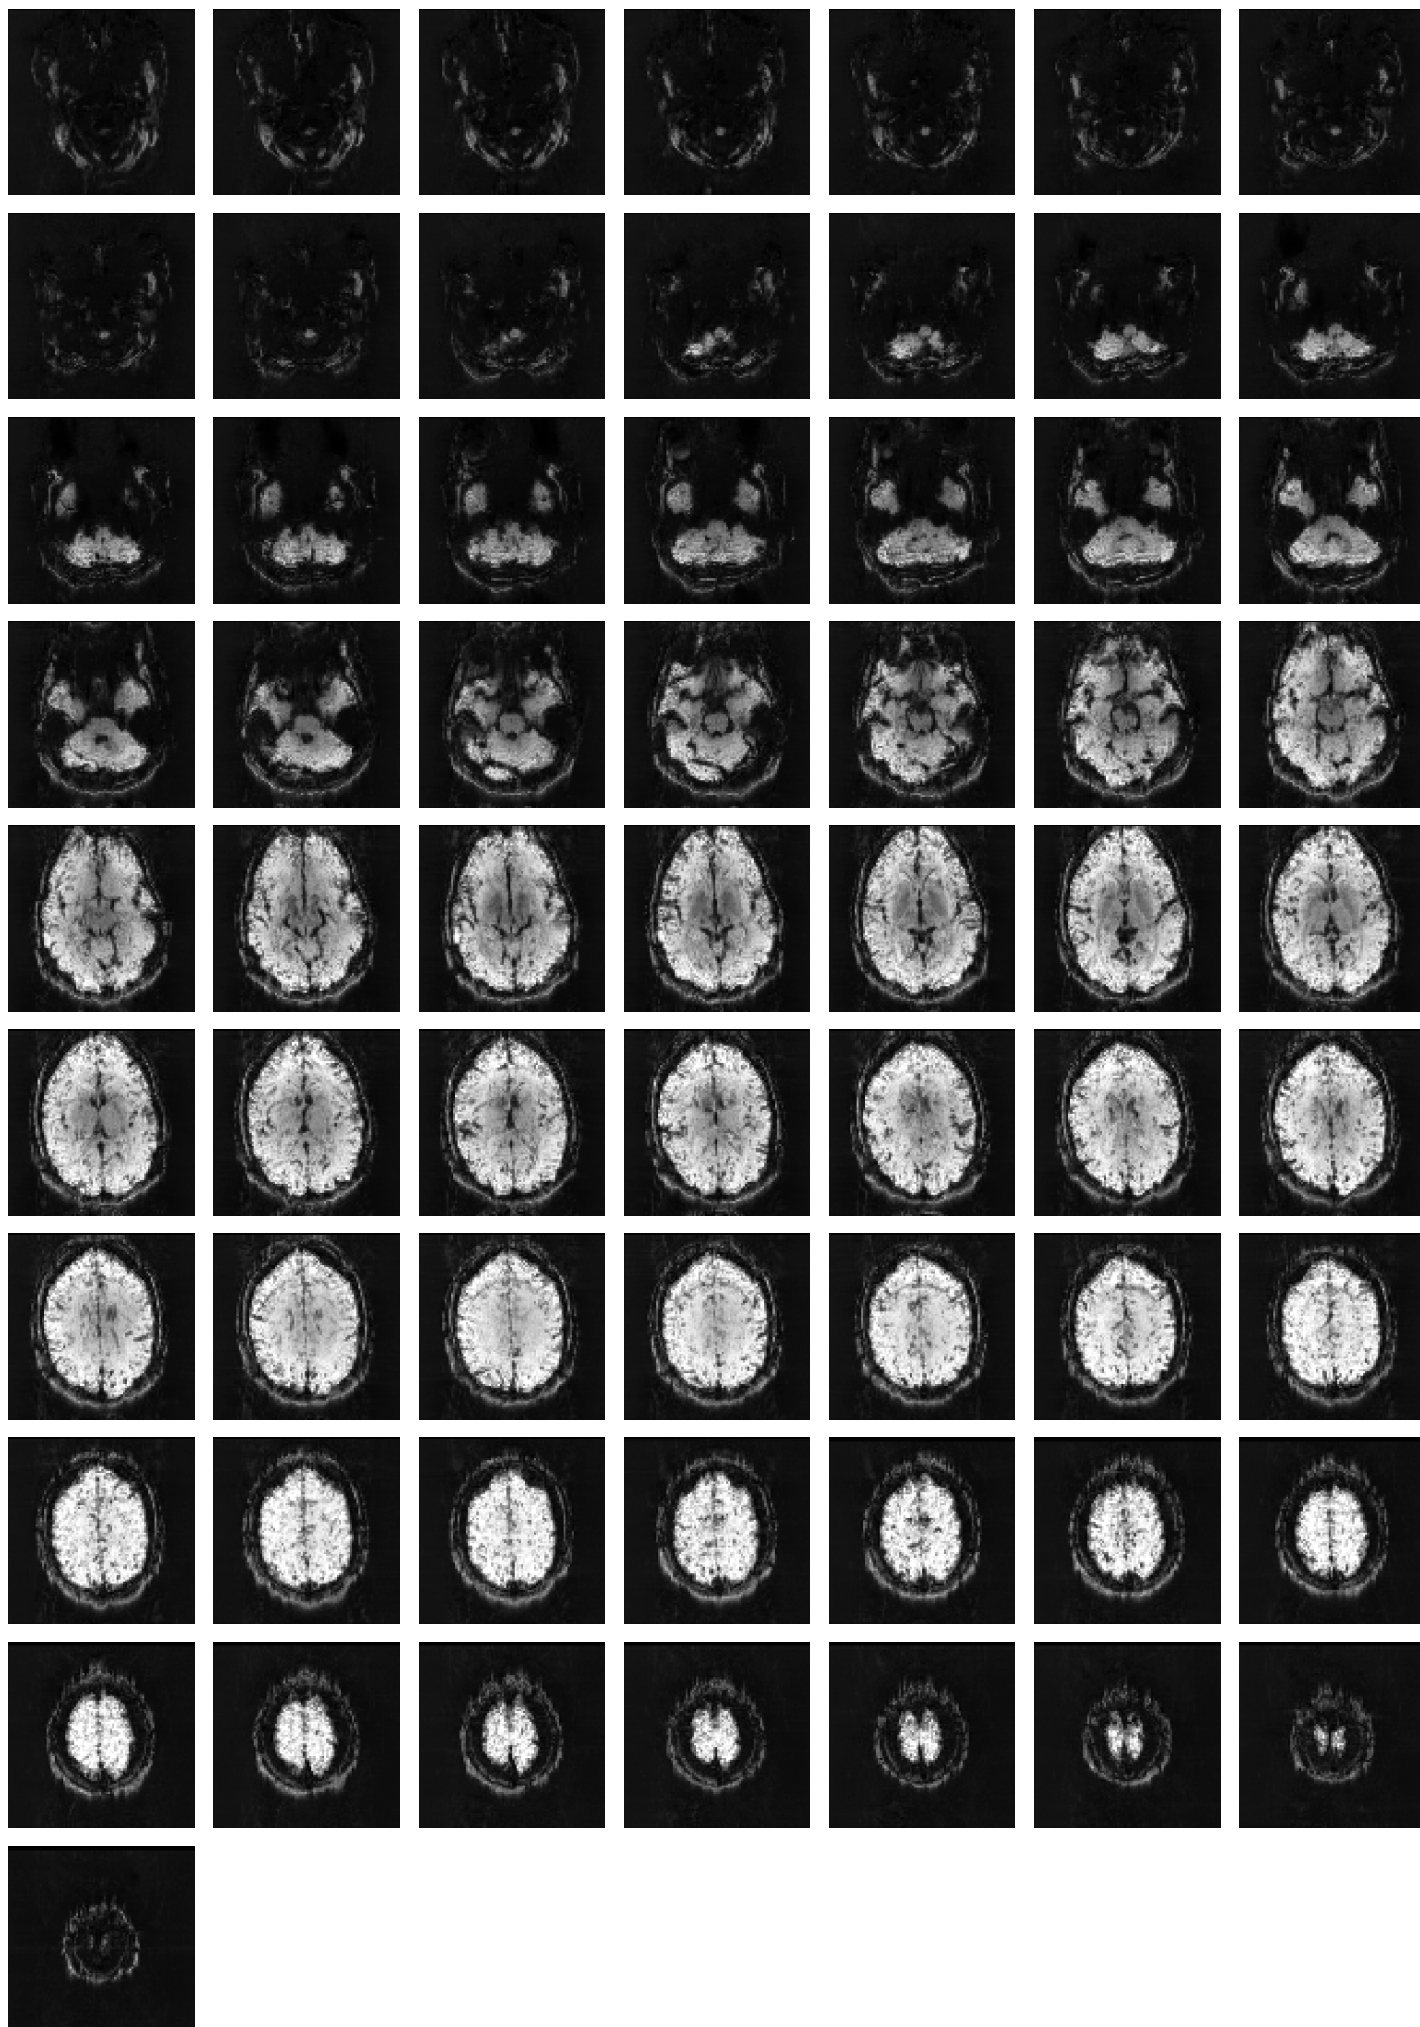

Mean EPI

Brain mask

tSNR

motion

fieldmap correction

coregistration