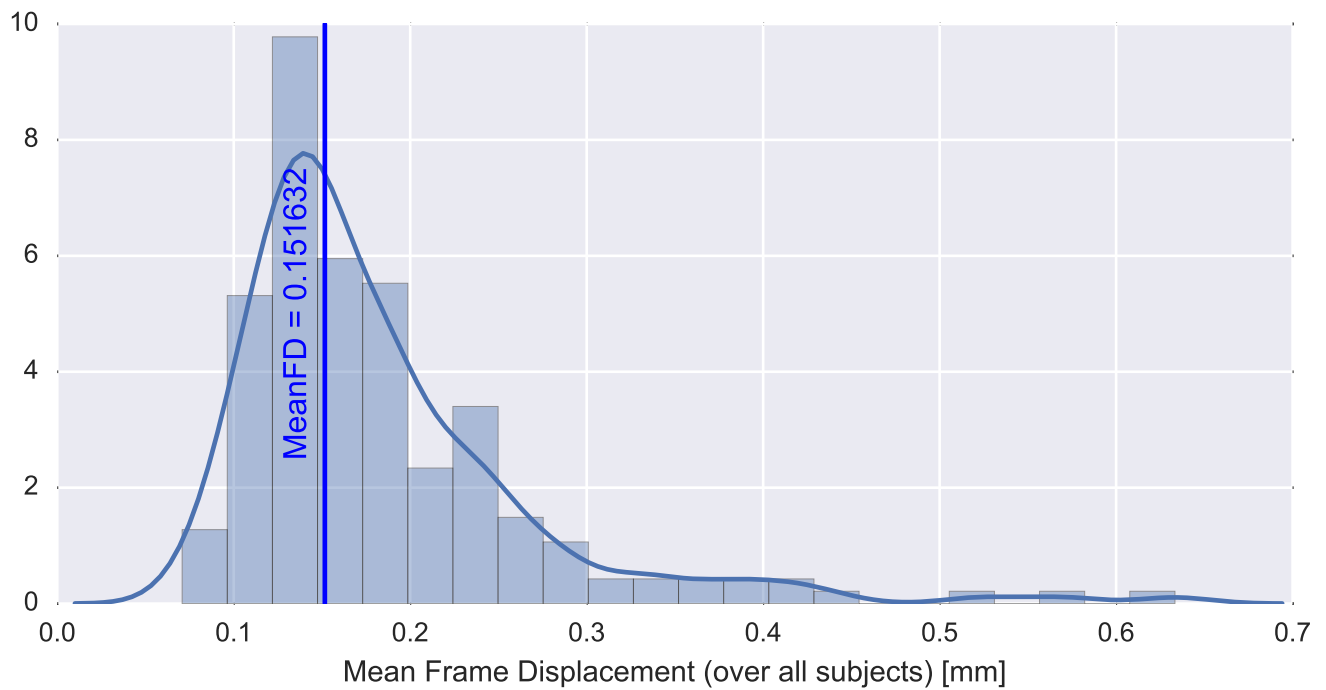

Mean EPI

Brain mask

tSNR

motion

fieldmap correction

coregistration