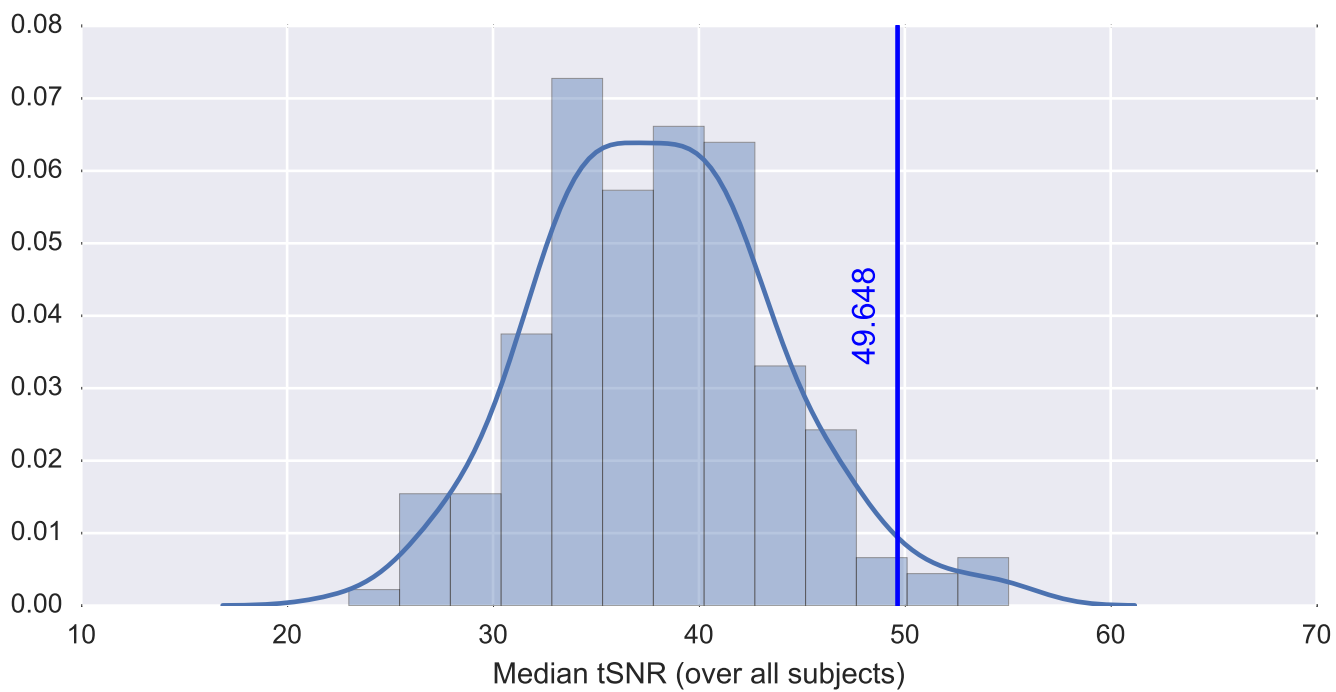

Mean EPI

Brain mask

tSNR

motion

fieldmap correction

coregistration