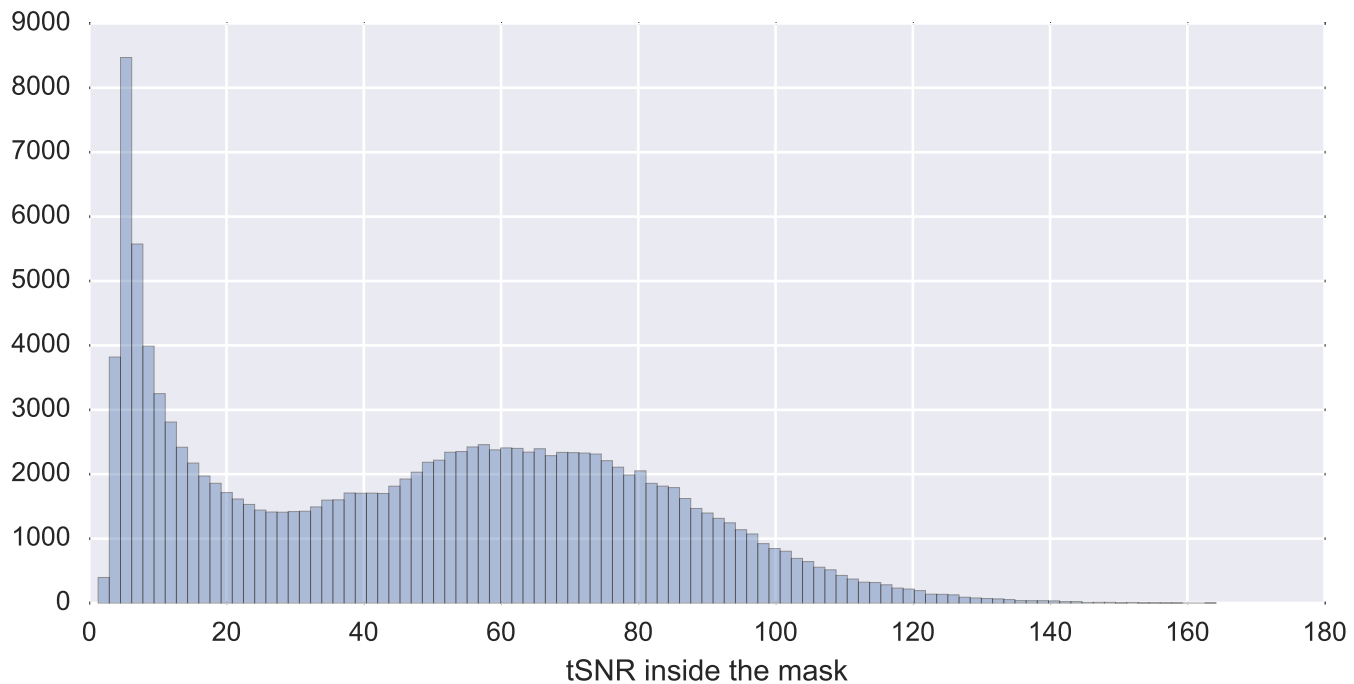

Mean EPI

Brain mask

tSNR

motion

fieldmap correction

coregistration