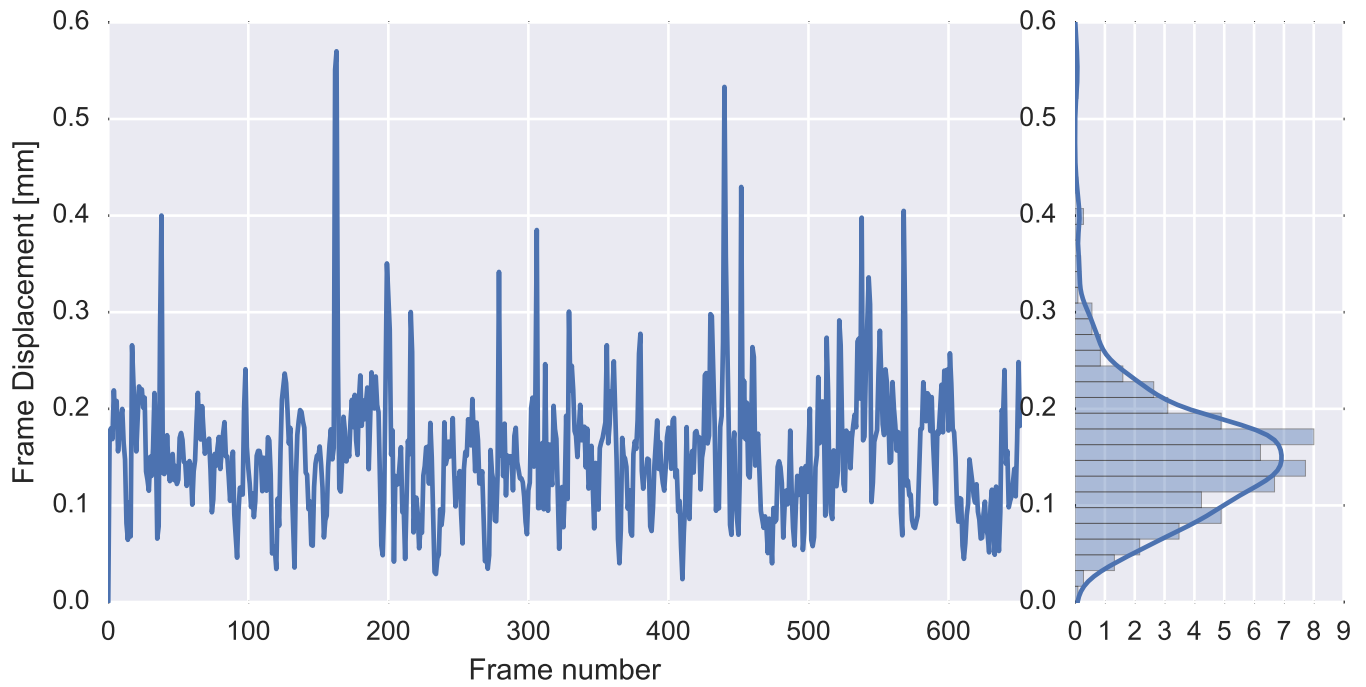

Mean EPI

Brain mask

tSNR

motion

fieldmap correction

coregistration