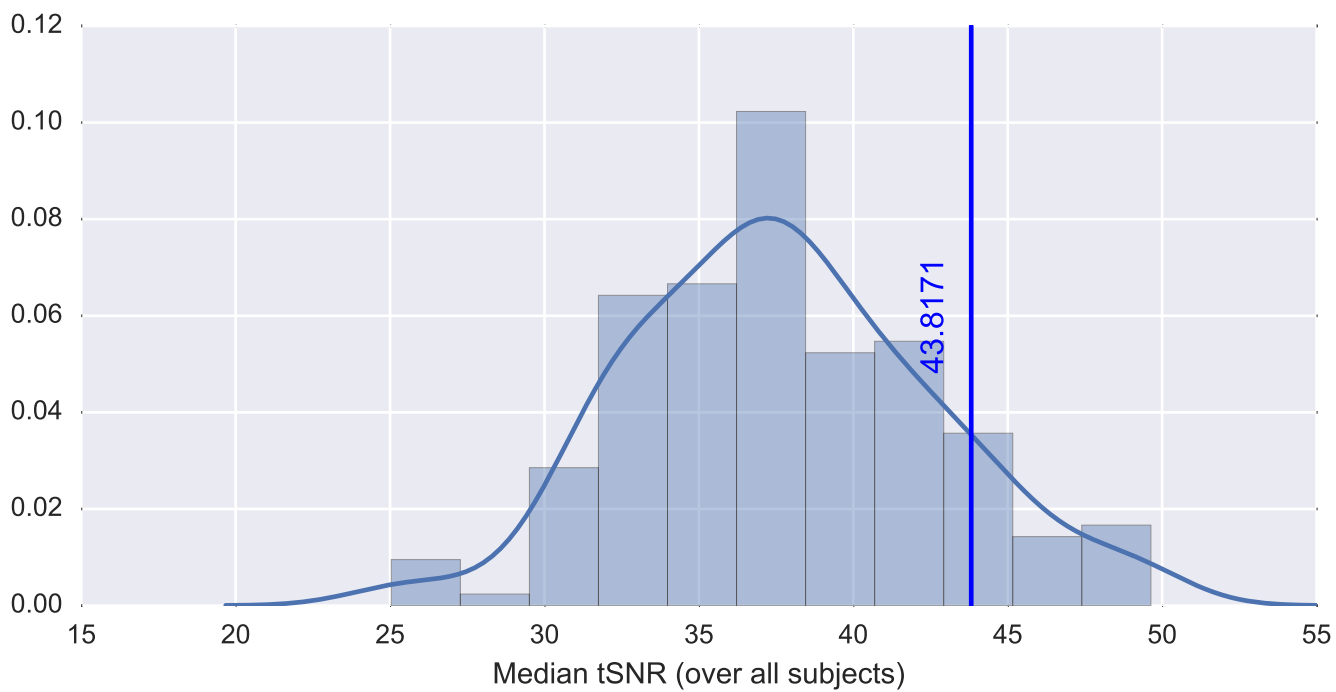

Mean EPI

Brain mask

tSNR

motion

fieldmap correction

coregistration