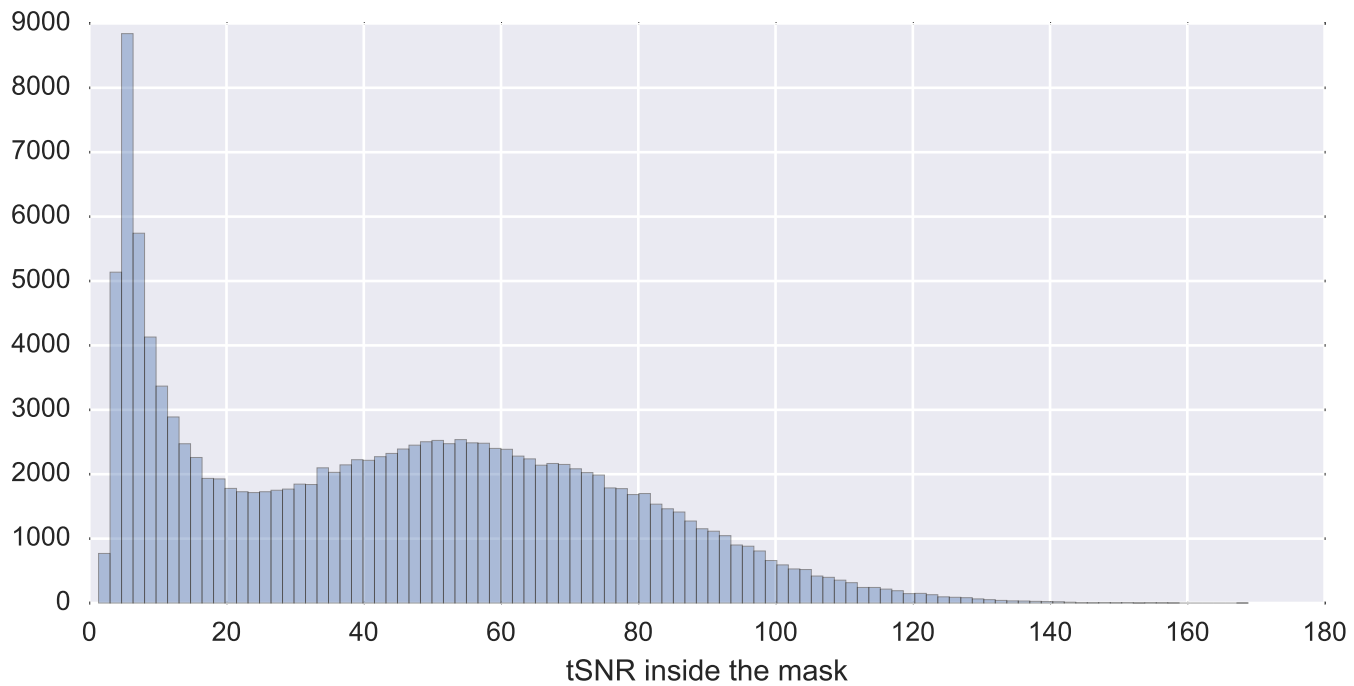

Mean EPI

Brain mask

tSNR

motion

fieldmap correction

coregistration