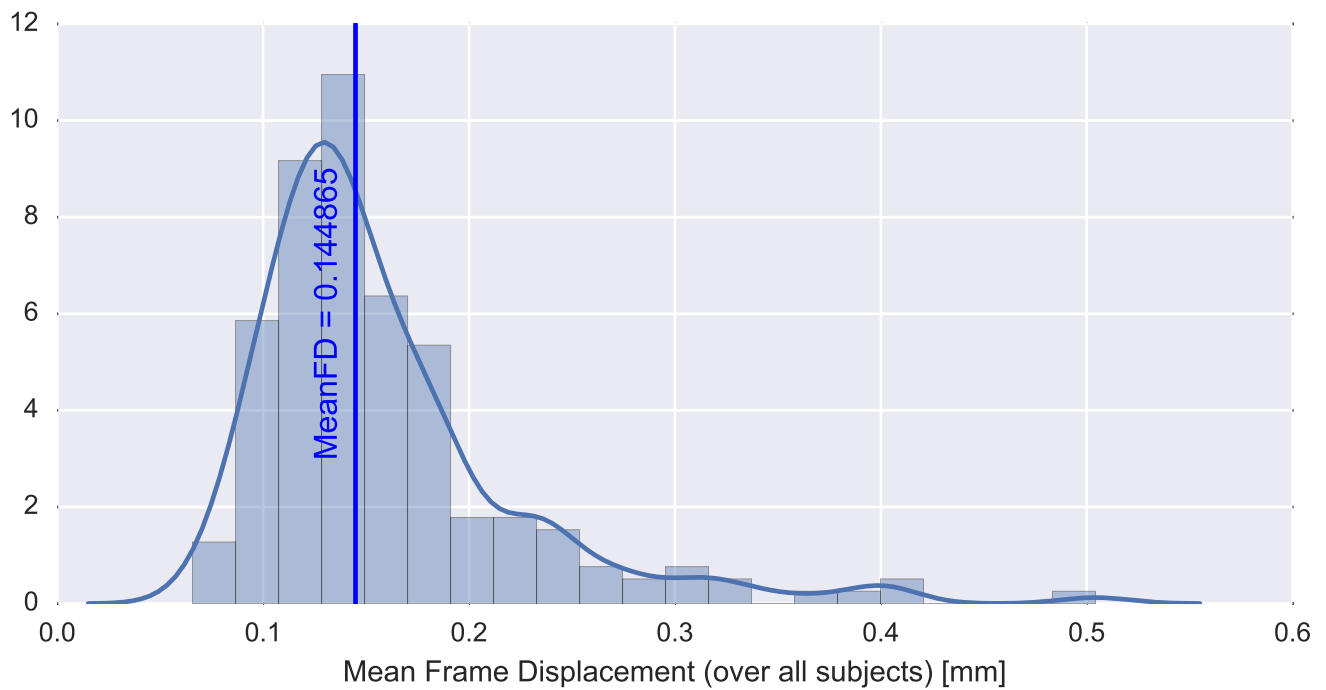

Mean EPI

Brain mask

tSNR

motion

fieldmap correction

coregistration