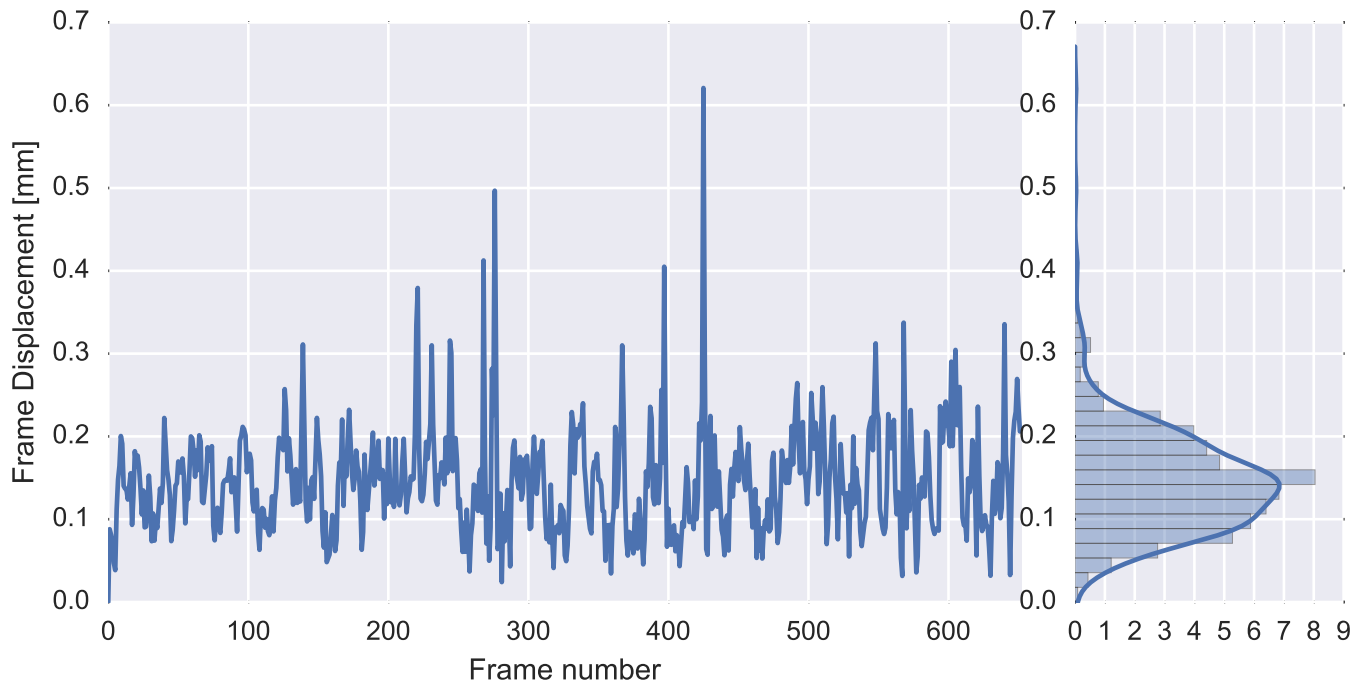

Mean EPI

Brain mask

tSNR

motion

fieldmap correction

coregistration