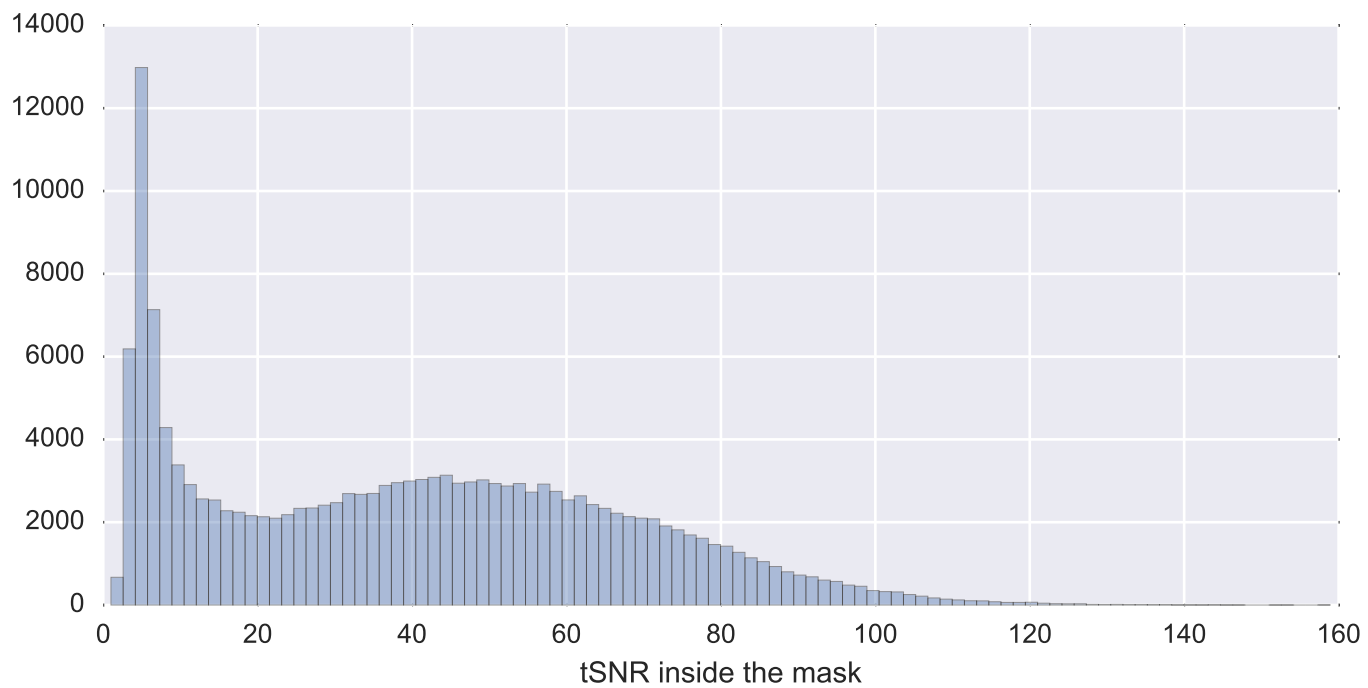

Mean EPI

Brain mask

tSNR

motion

fieldmap correction

coregistration