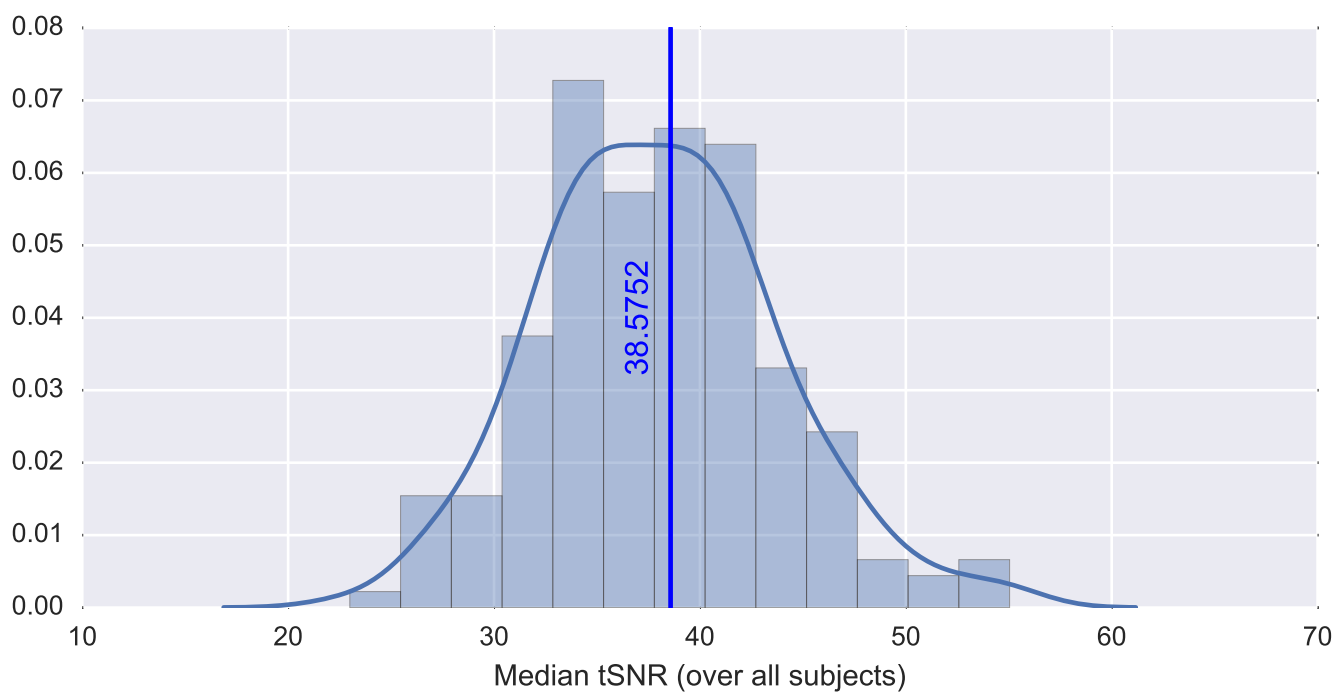

Mean EPI

Brain mask

tSNR

motion

fieldmap correction

coregistration