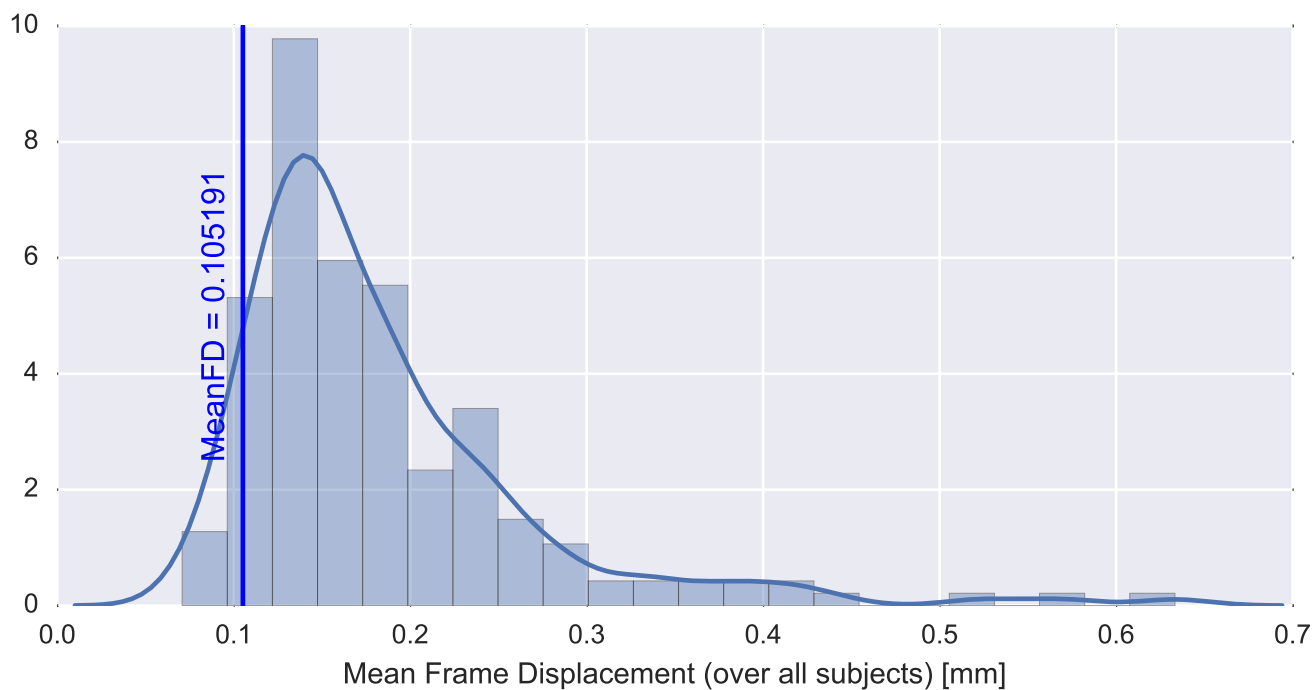

Mean EPI

Brain mask

tSNR

motion

fieldmap correction

coregistration