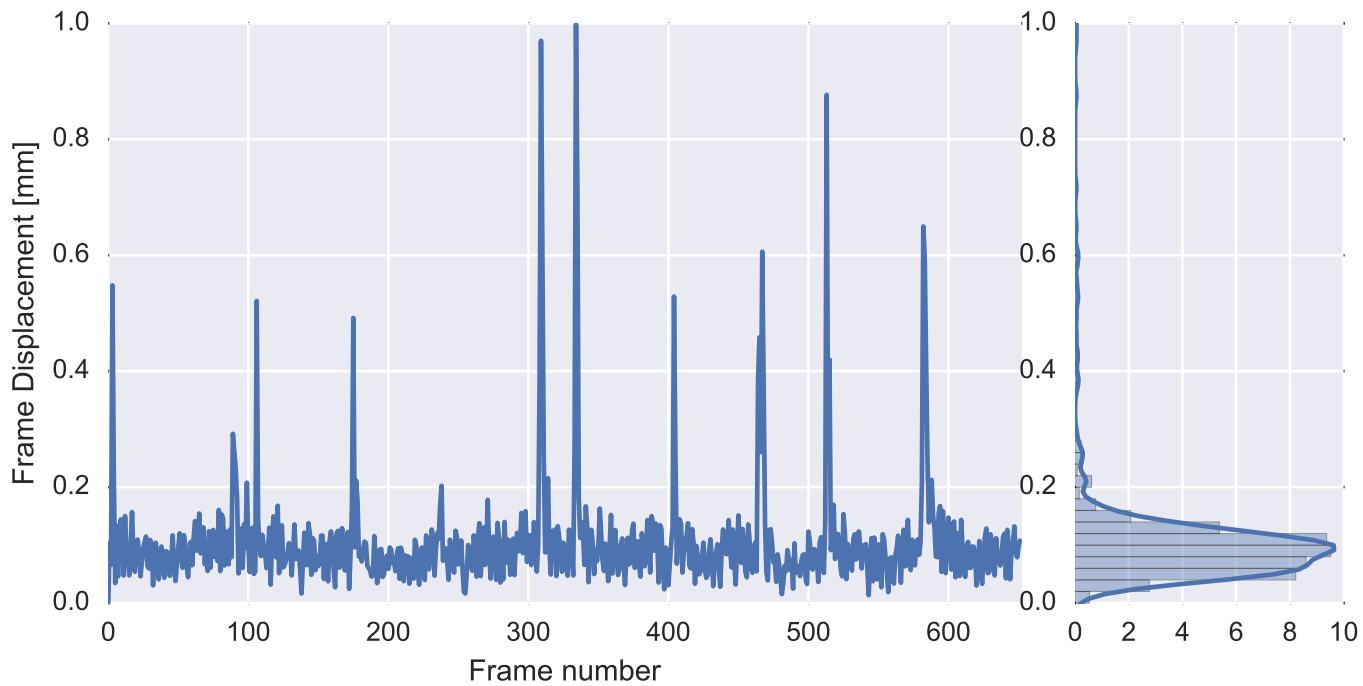

Mean EPI

Brain mask

tSNR

motion

fieldmap correction

coregistration