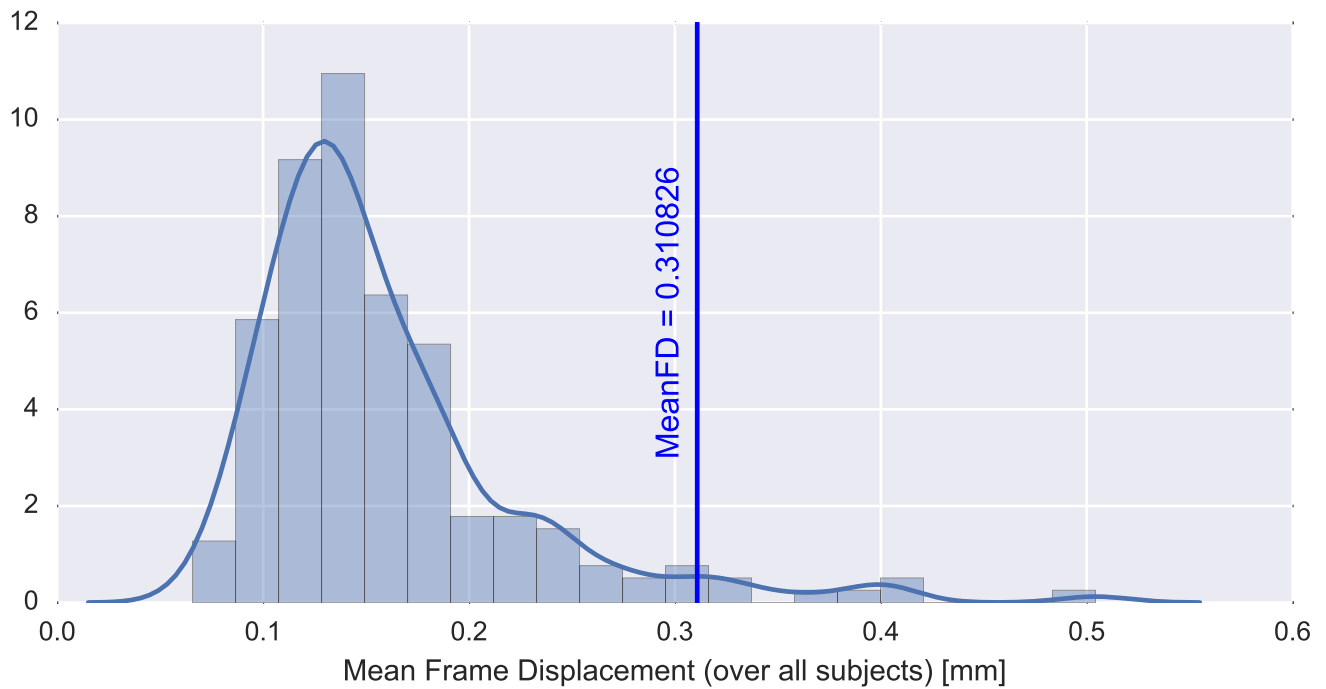

Mean EPI

Brain mask

tSNR

motion

fieldmap correction

coregistration