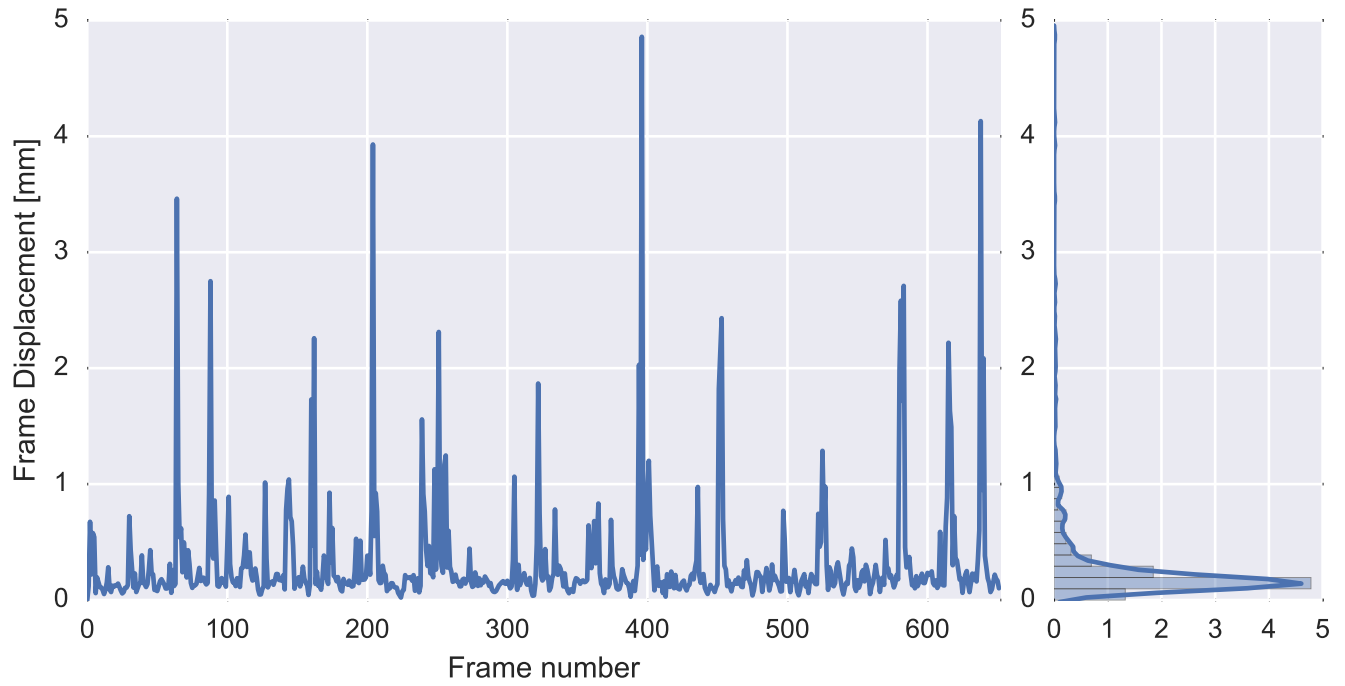

Mean EPI

Brain mask

tSNR

motion

fieldmap correction

coregistration