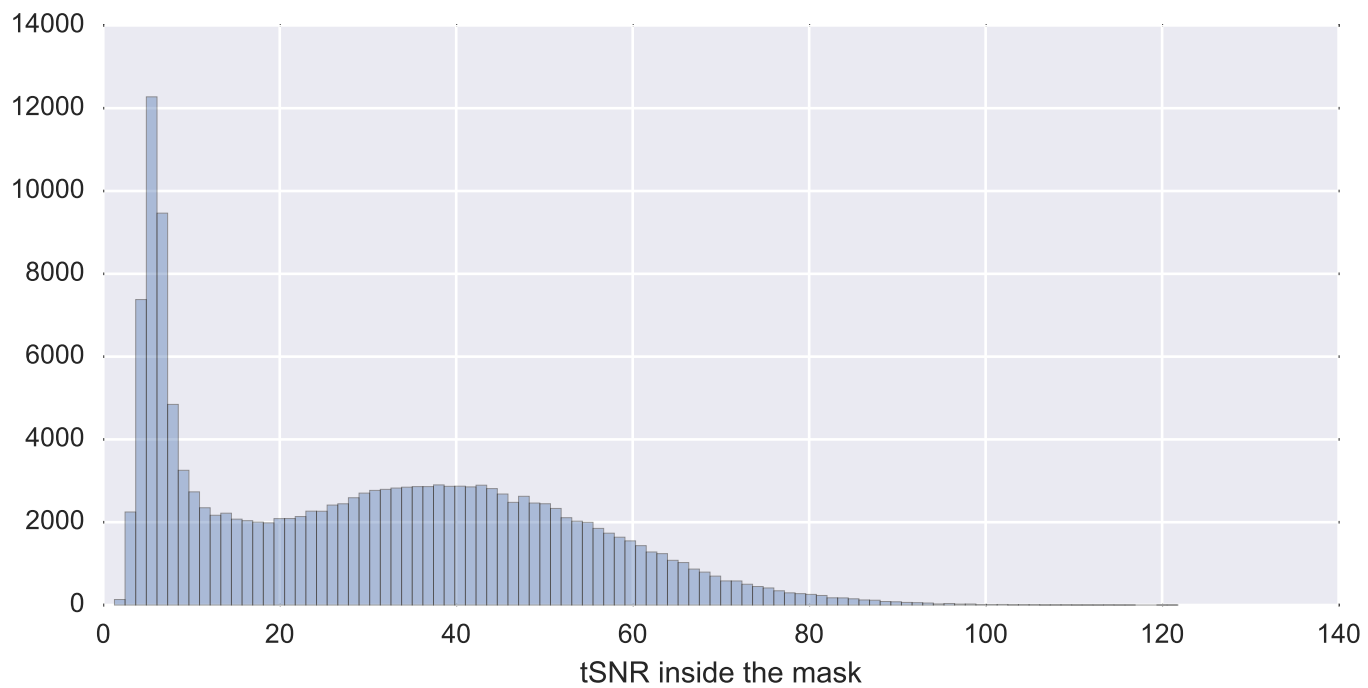

Mean EPI

Brain mask

tSNR

motion

fieldmap correction

coregistration