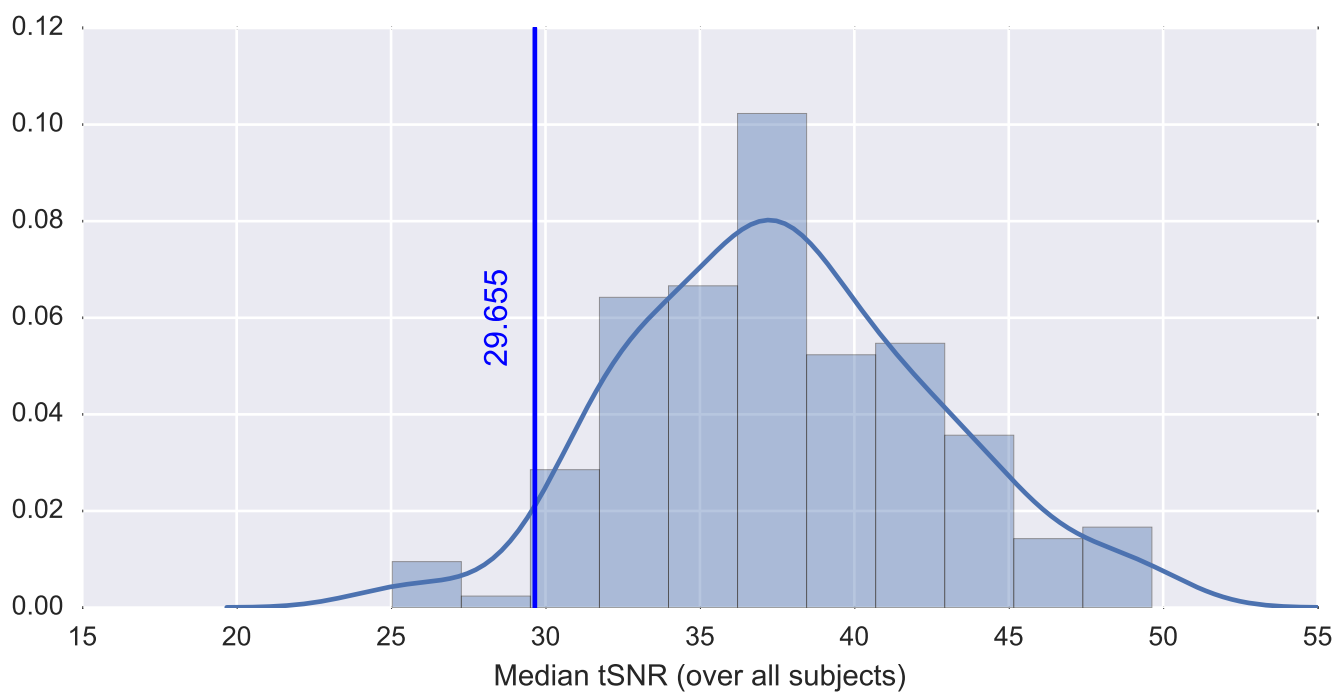

Mean EPI

Brain mask

tSNR

motion

fieldmap correction

coregistration