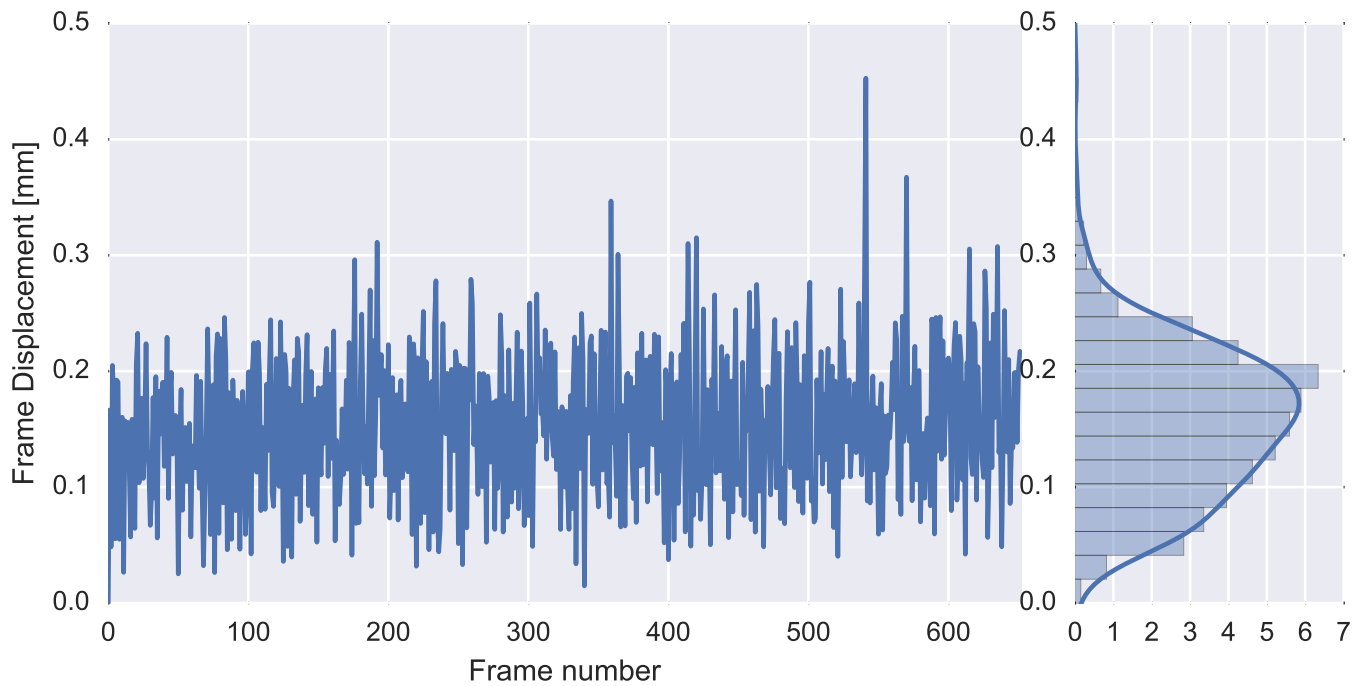

Mean EPI

Brain mask

tSNR

motion

fieldmap correction

coregistration