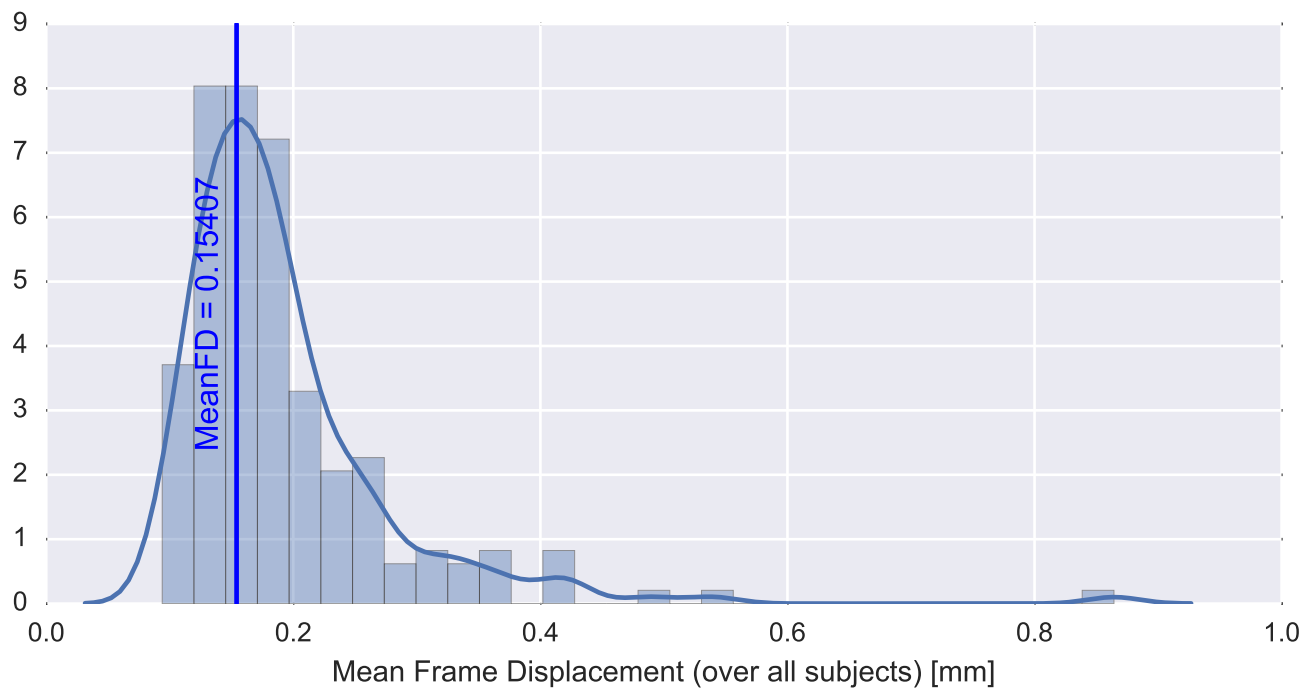

Mean EPI

Brain mask

tSNR

motion

fieldmap correction

coregistration