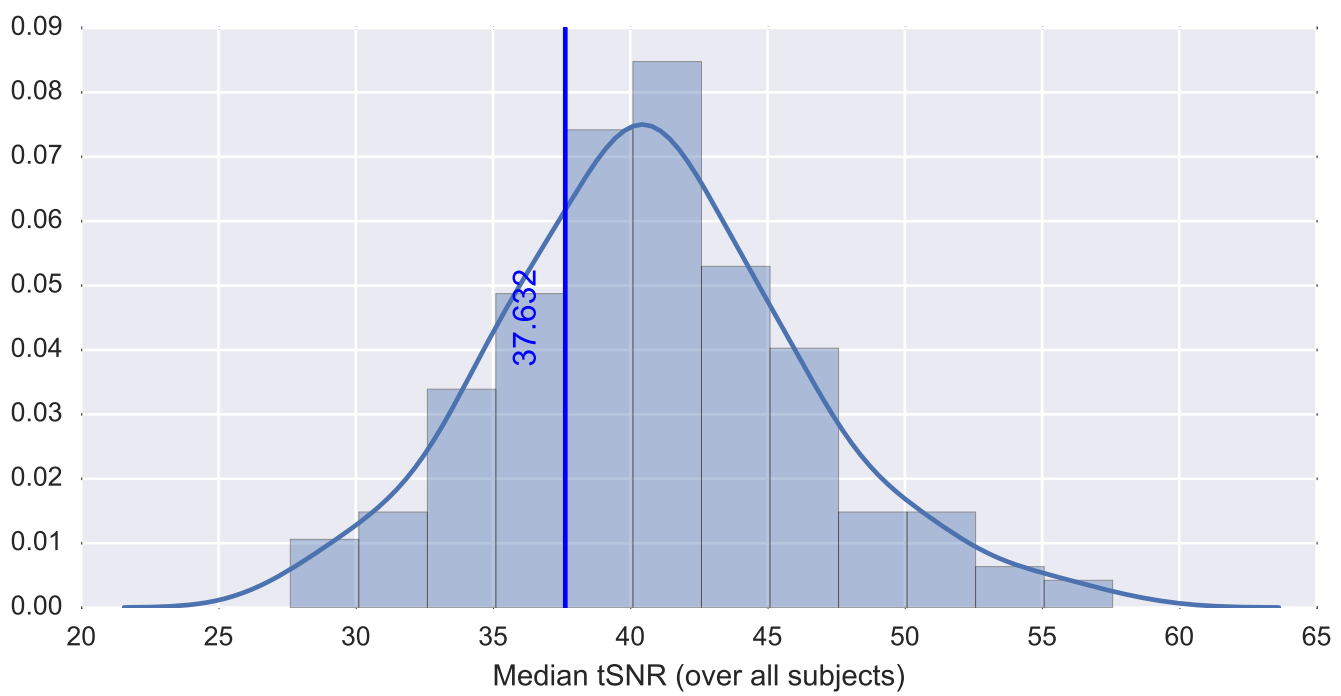

Mean EPI

Brain mask

tSNR

motion

fieldmap correction

coregistration