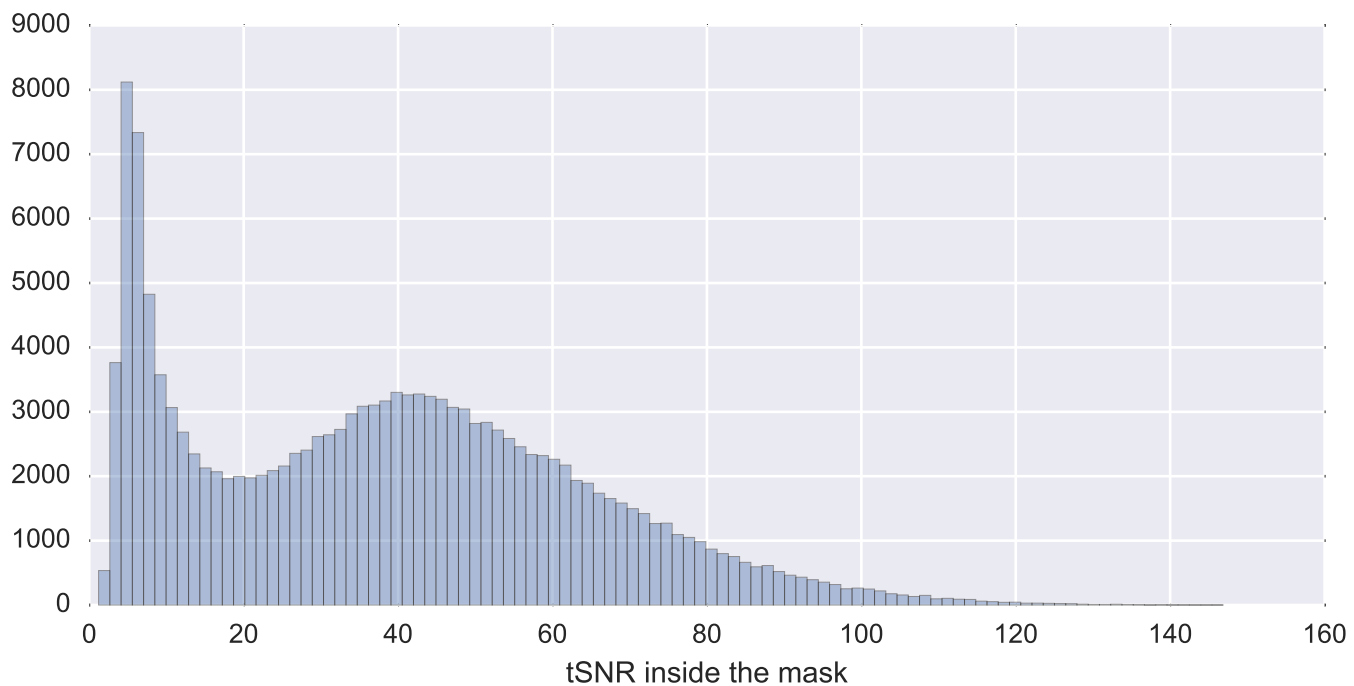

Mean EPI

Brain mask

tSNR

motion

fieldmap correction

coregistration