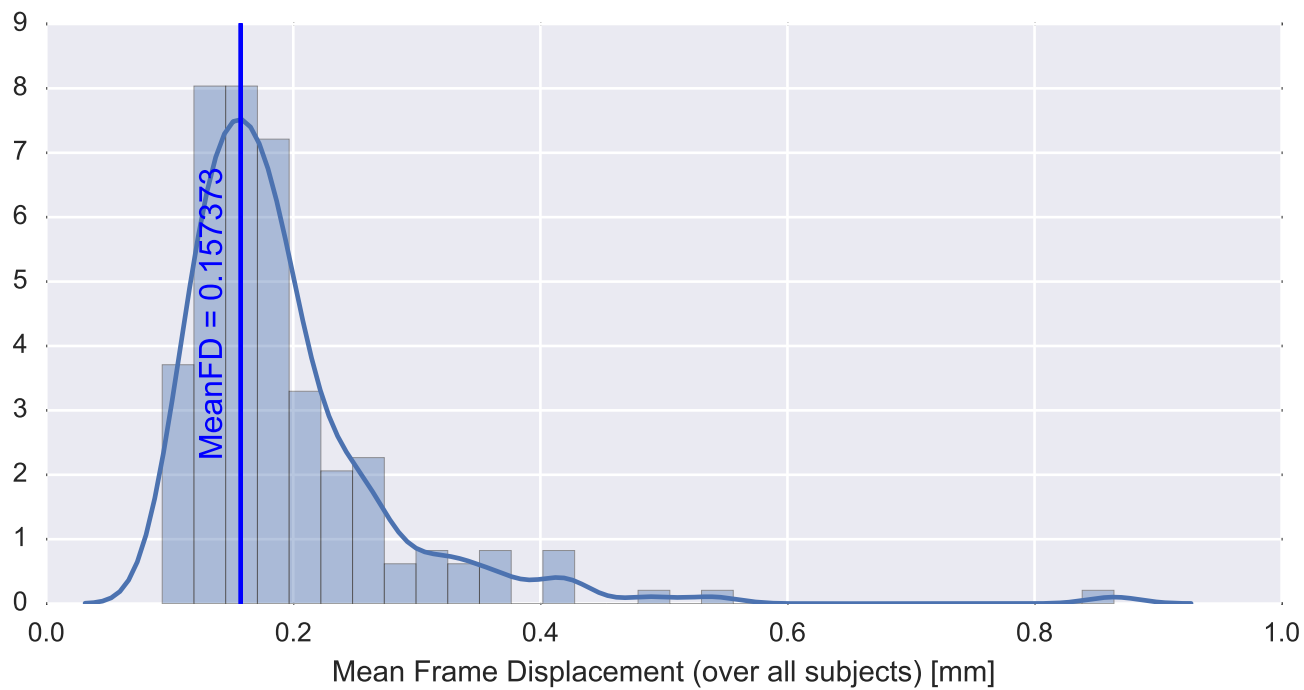

Mean EPI

Brain mask

tSNR

motion

fieldmap correction

coregistration