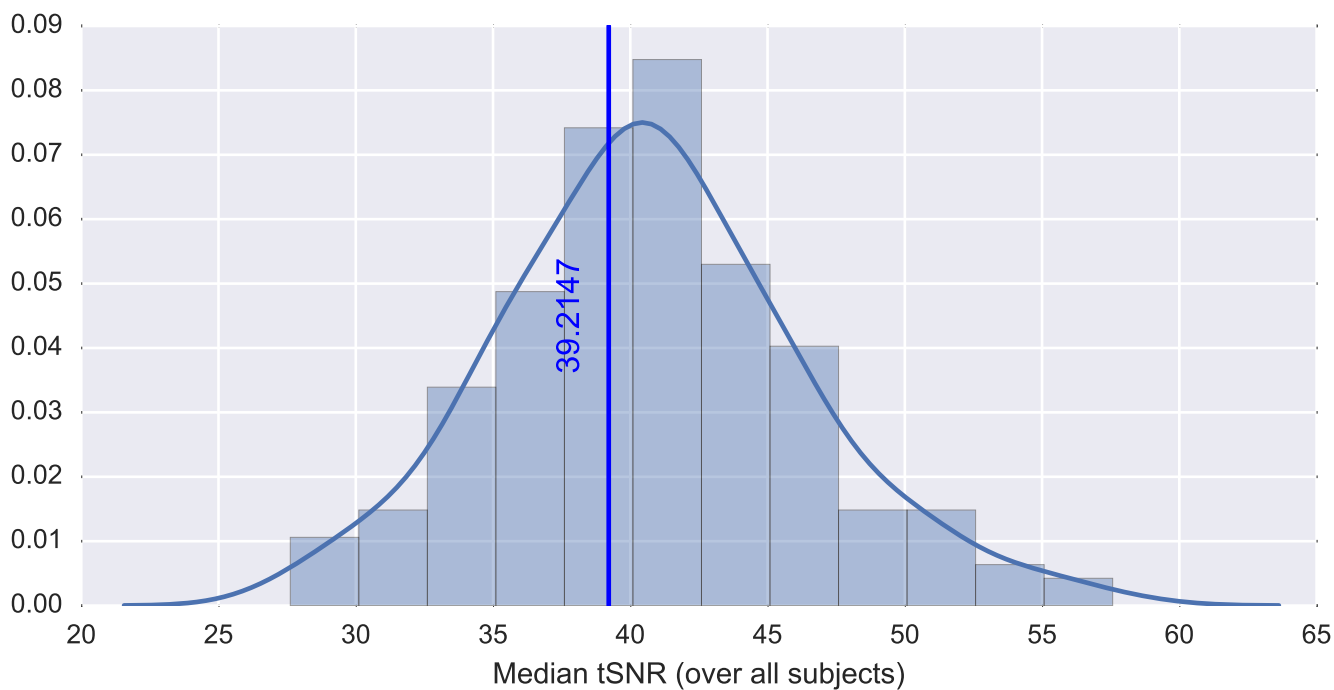

Mean EPI

Brain mask

tSNR

motion

fieldmap correction

coregistration