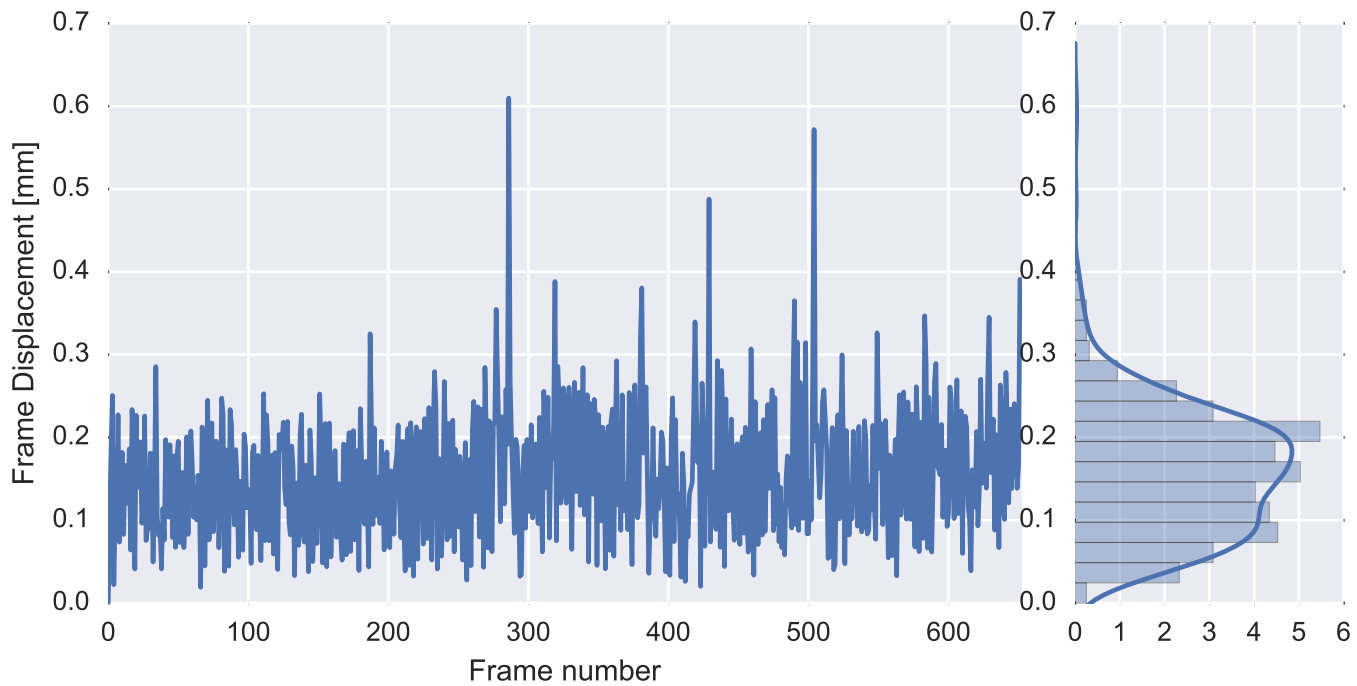

Mean EPI

Brain mask

tSNR

motion

fieldmap correction

coregistration