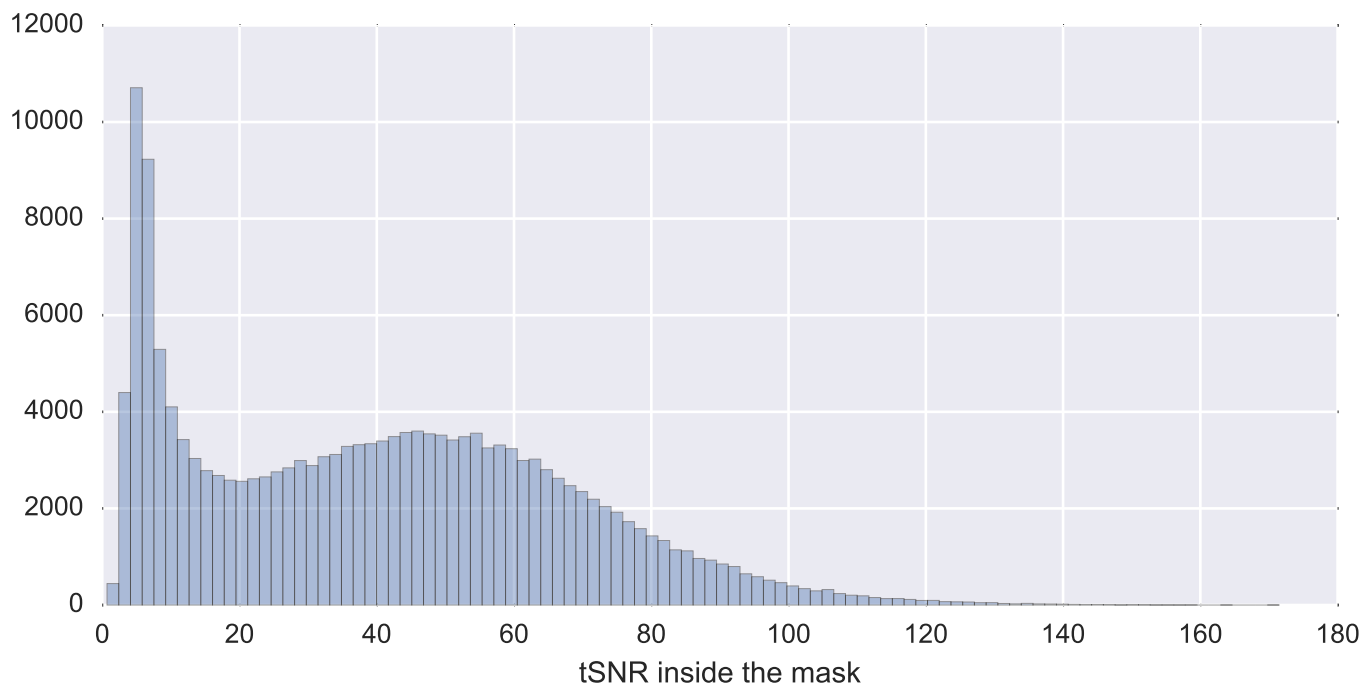

Mean EPI

Brain mask

tSNR

motion

fieldmap correction

coregistration