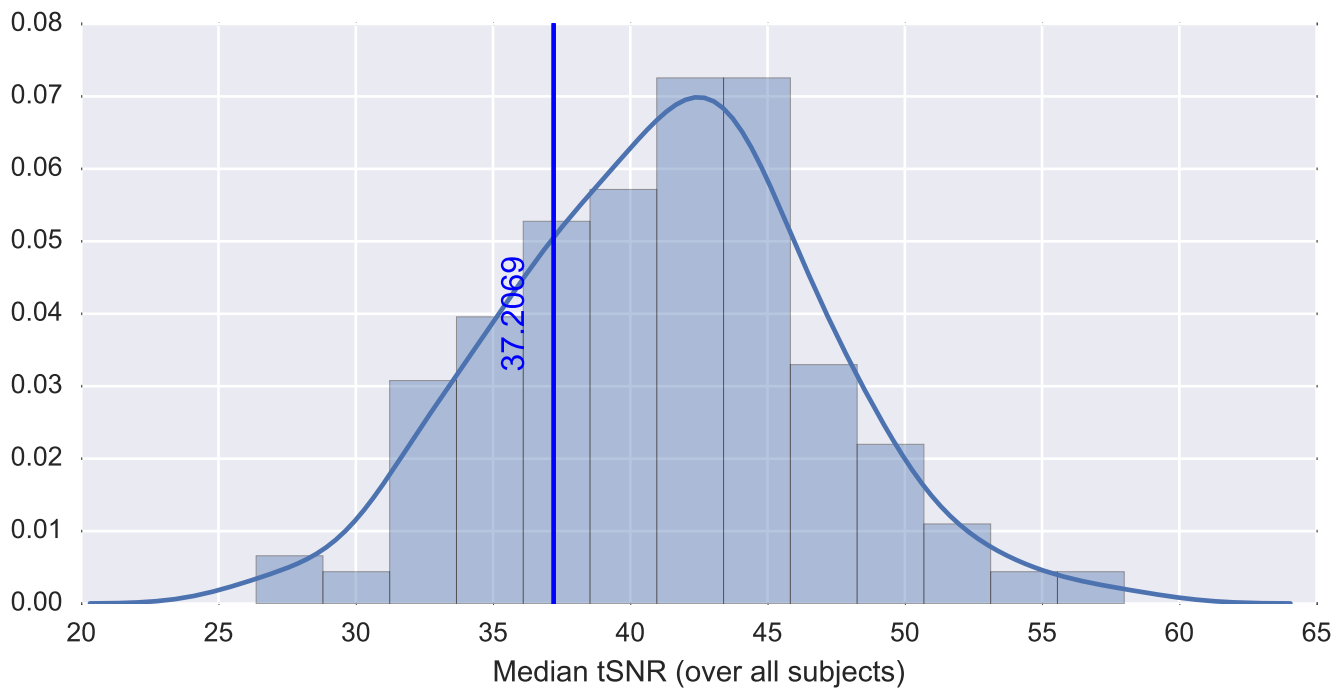

Mean EPI

Brain mask

tSNR

motion

fieldmap correction

coregistration