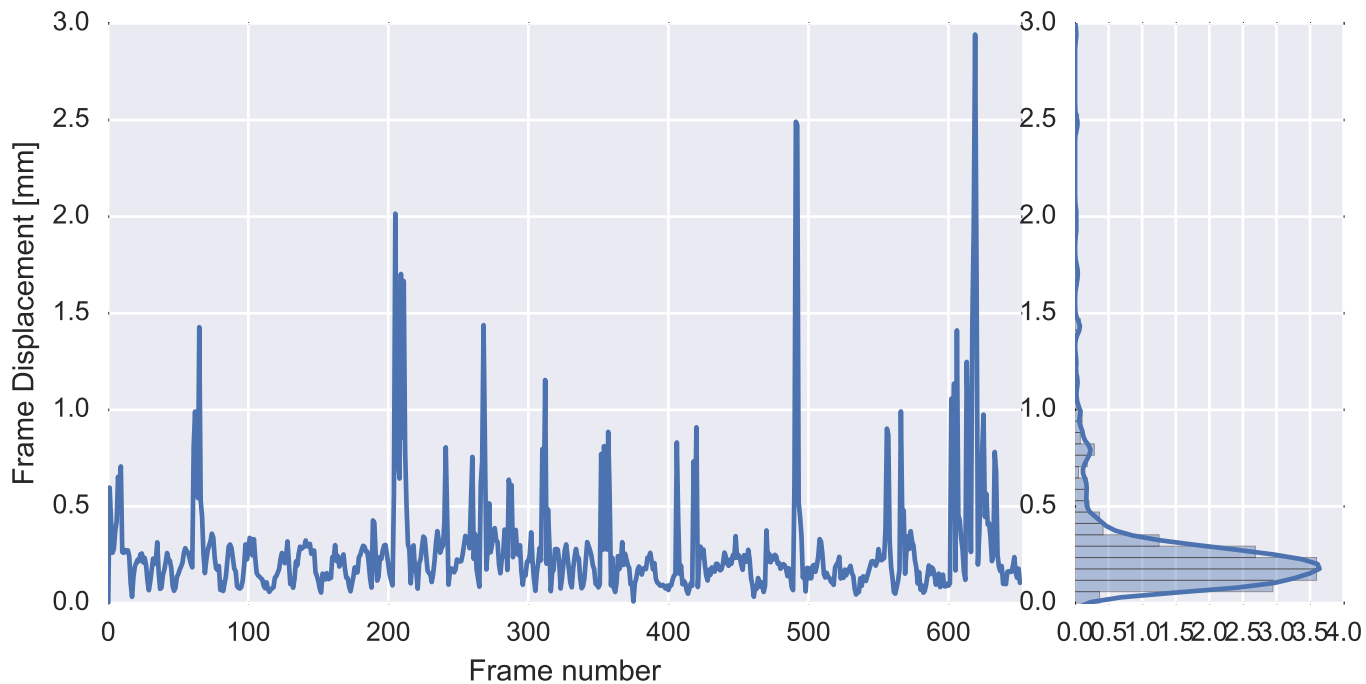

Mean EPI

Brain mask

tSNR

motion

fieldmap correction

coregistration