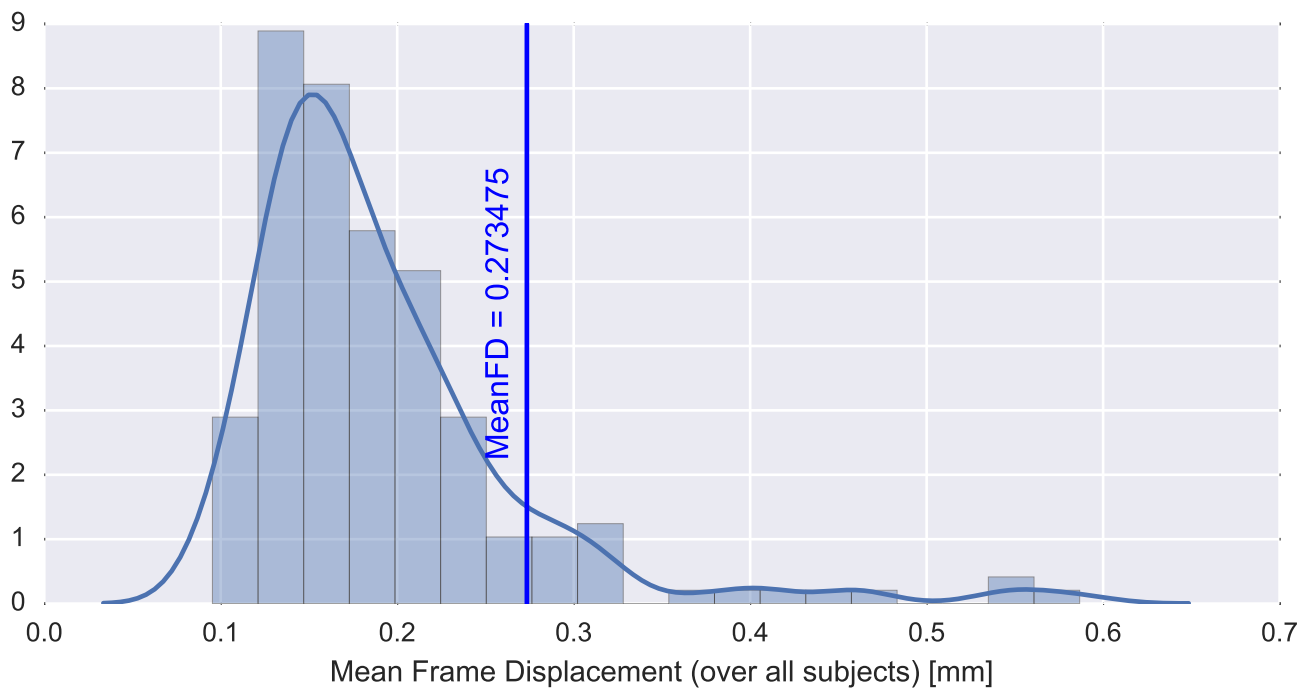

Mean EPI

Brain mask

tSNR

motion

fieldmap correction

coregistration