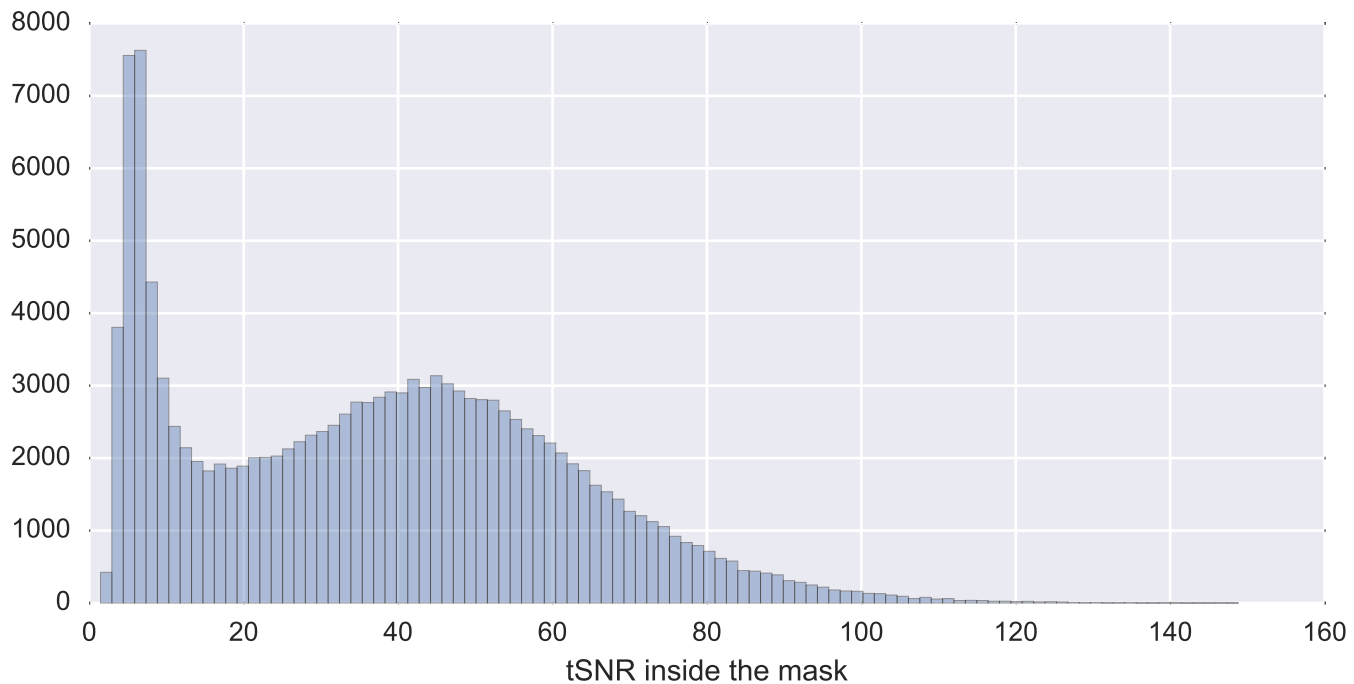

Mean EPI

Brain mask

tSNR

motion

fieldmap correction

coregistration