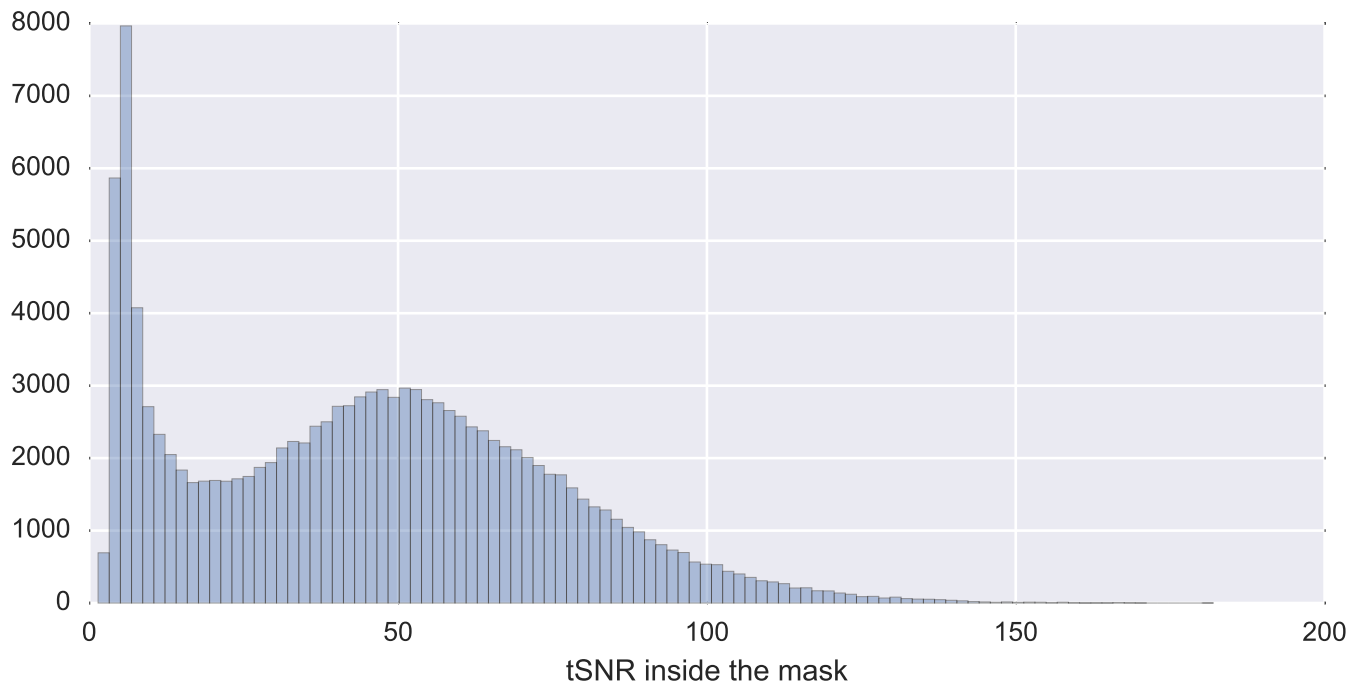

Mean EPI

Brain mask

tSNR

motion

fieldmap correction

coregistration