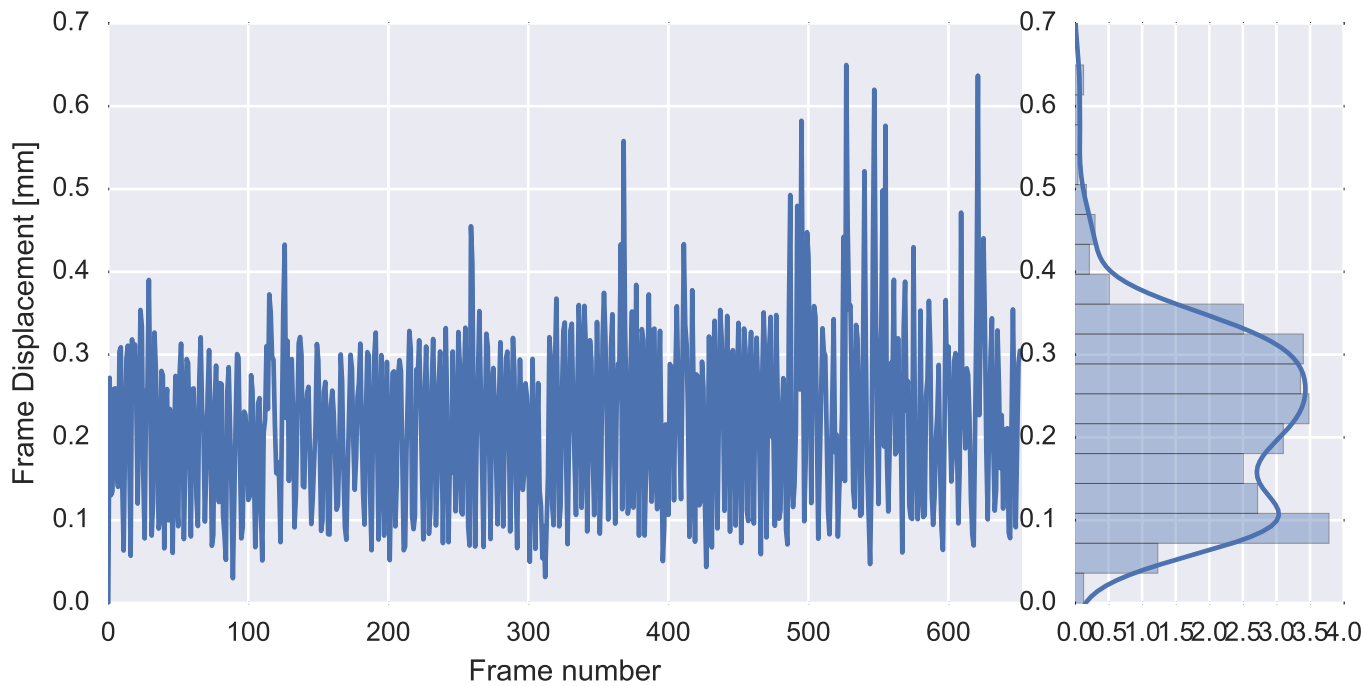

Mean EPI

Brain mask

tSNR

motion

fieldmap correction

coregistration