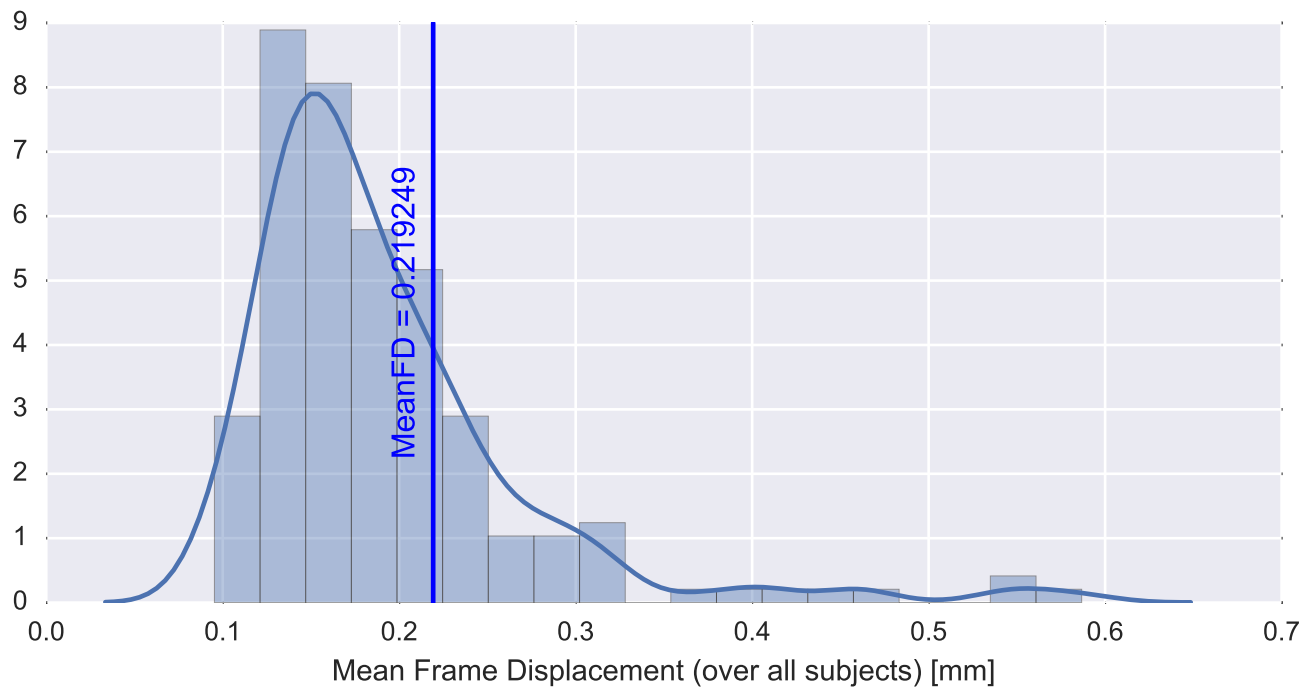

Mean EPI

Brain mask

tSNR

motion

fieldmap correction

coregistration