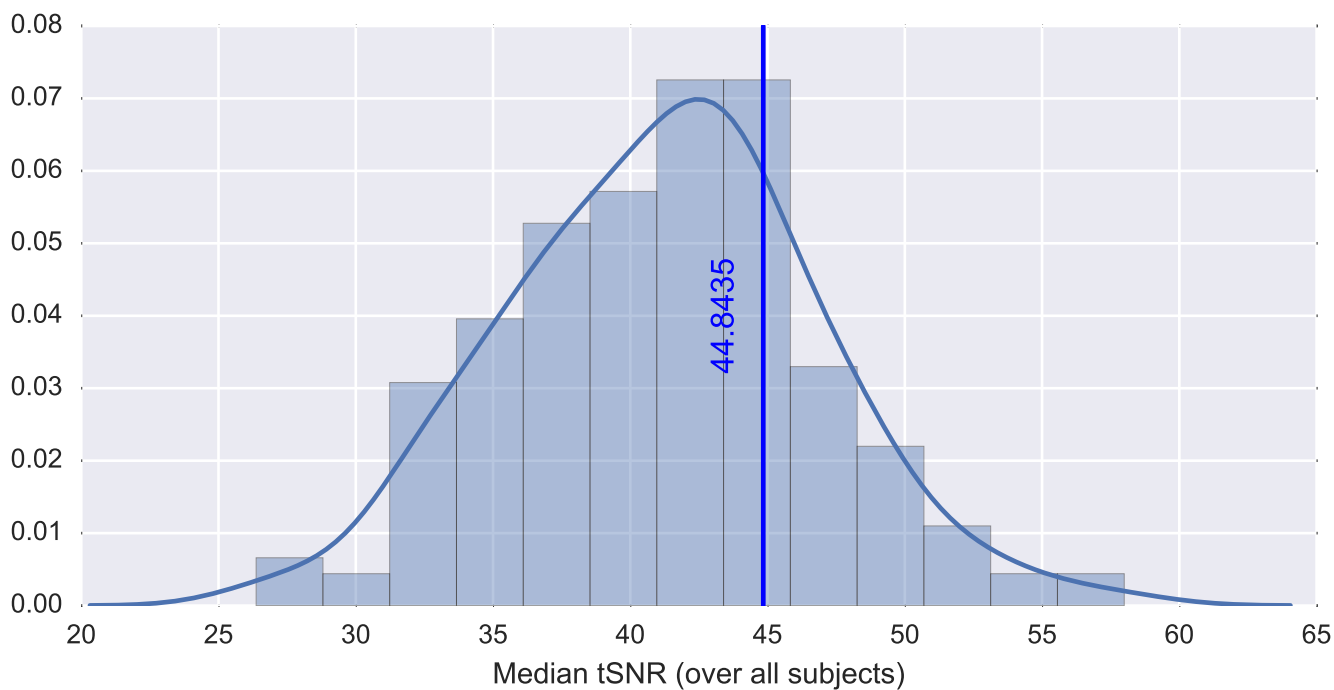

Mean EPI

Brain mask

tSNR

motion

fieldmap correction

coregistration