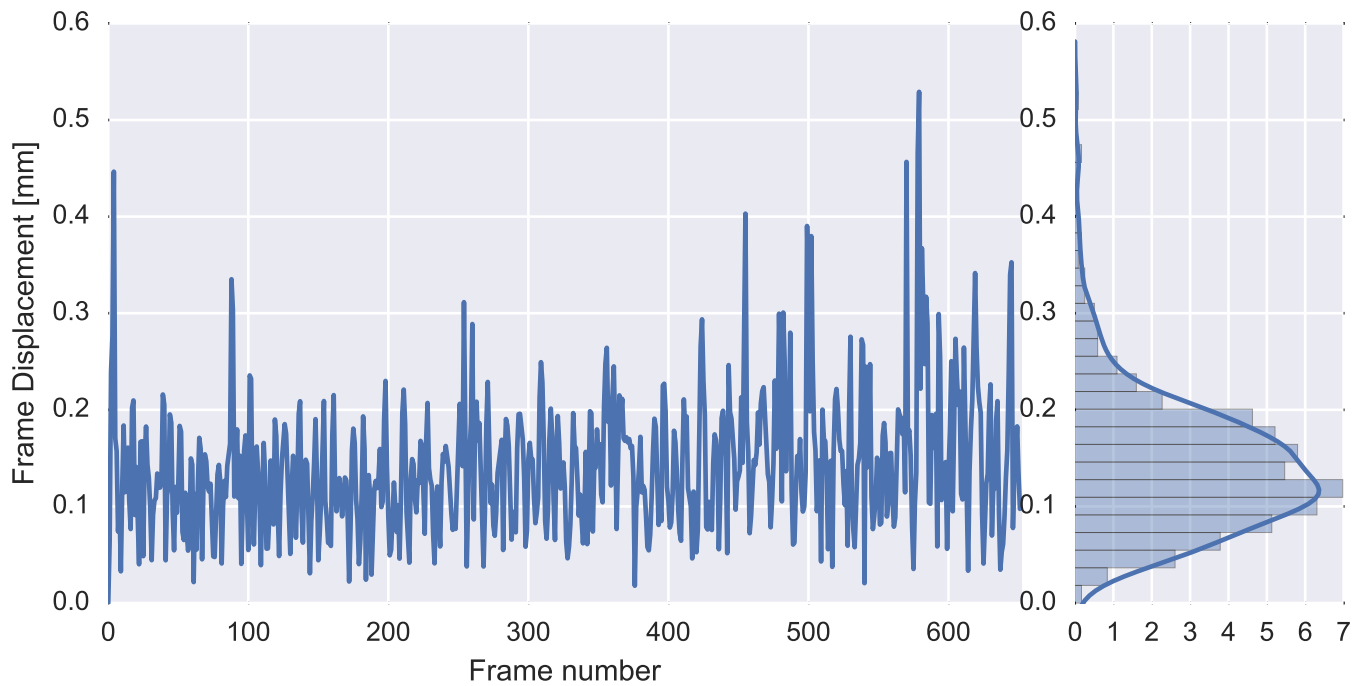

Mean EPI

Brain mask

tSNR

motion

fieldmap correction

coregistration