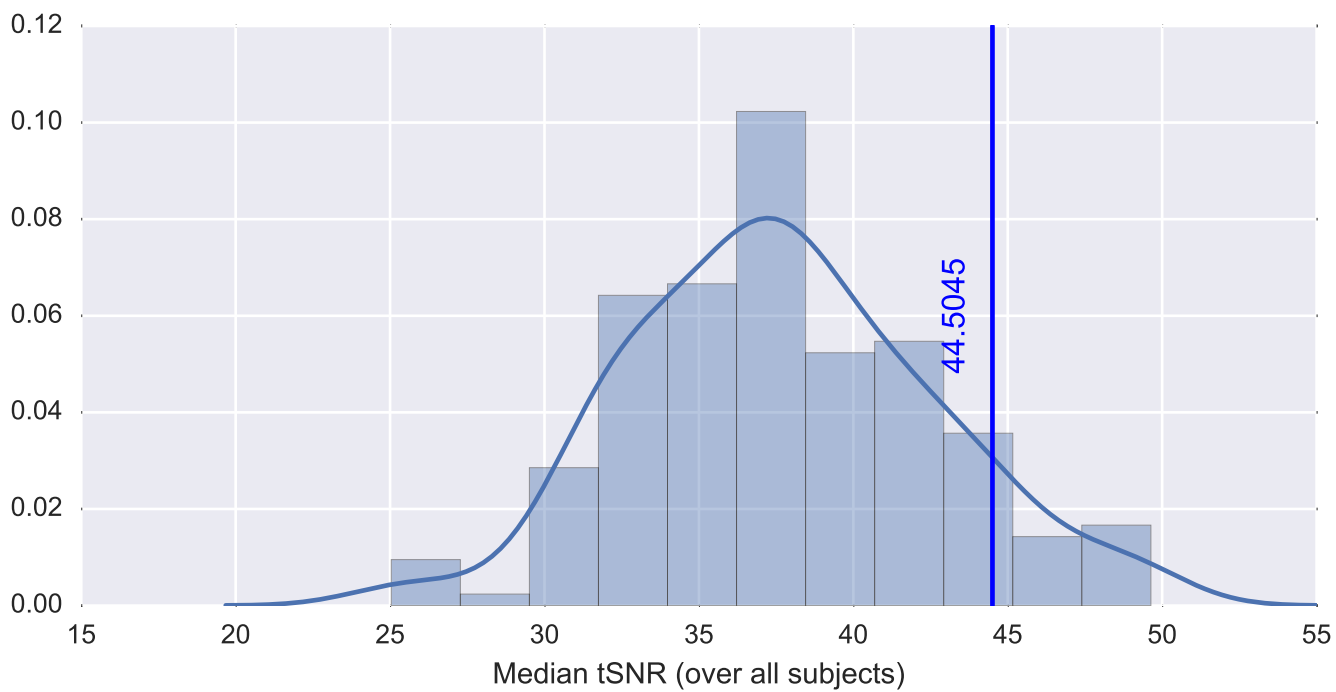

Mean EPI

Brain mask

tSNR

motion

fieldmap correction

coregistration