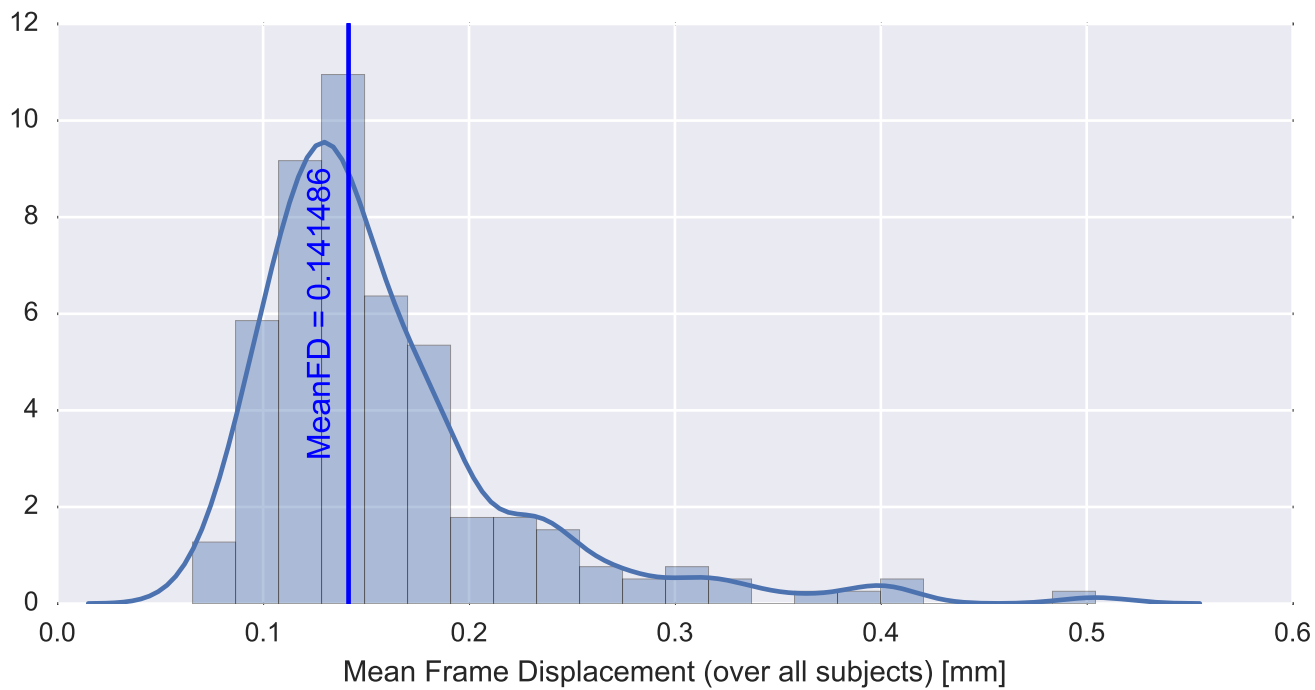

Mean EPI

Brain mask

tSNR

motion

fieldmap correction

coregistration