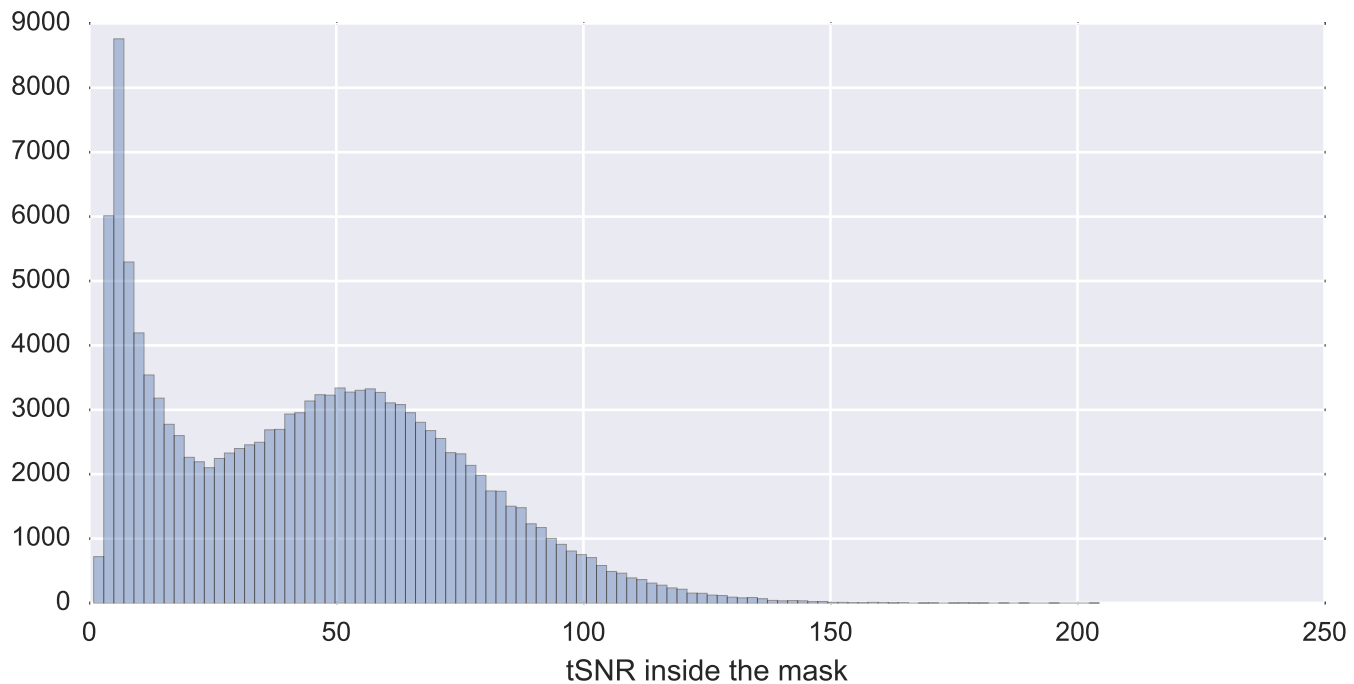

Mean EPI

Brain mask

tSNR

motion

fieldmap correction

coregistration