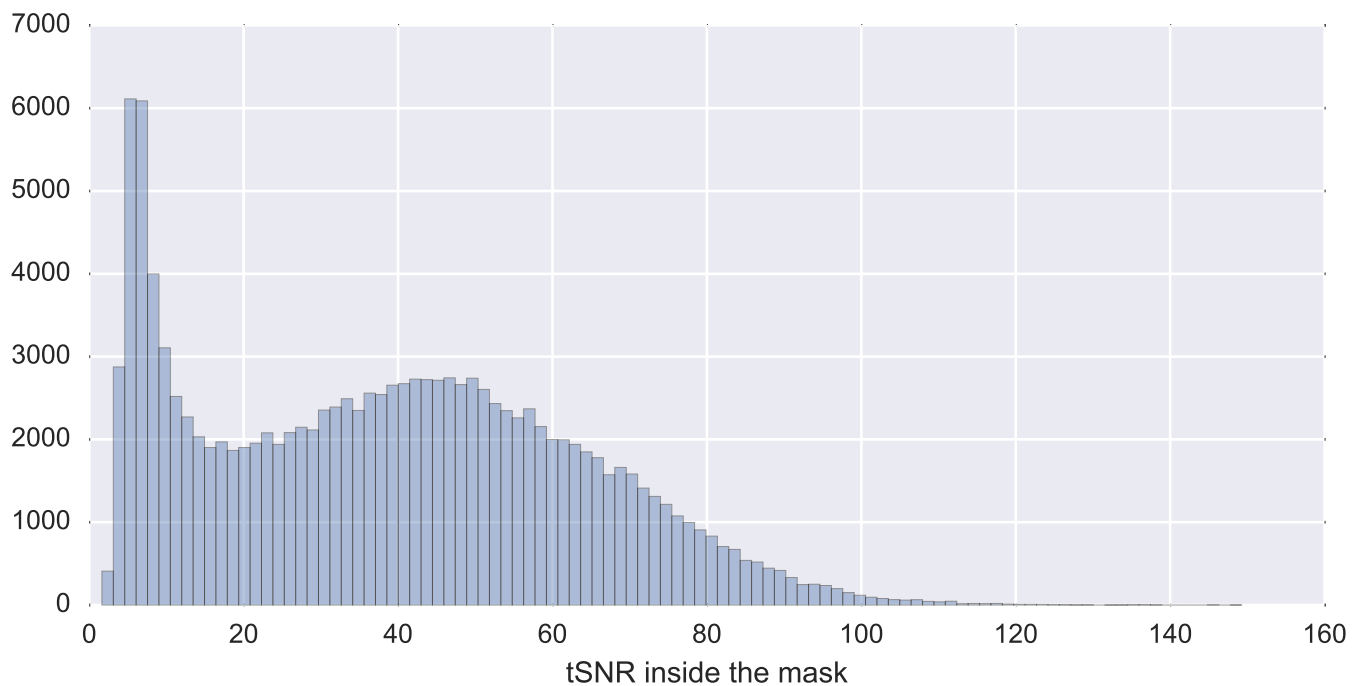

Mean EPI

Brain mask

tSNR

motion

fieldmap correction

coregistration