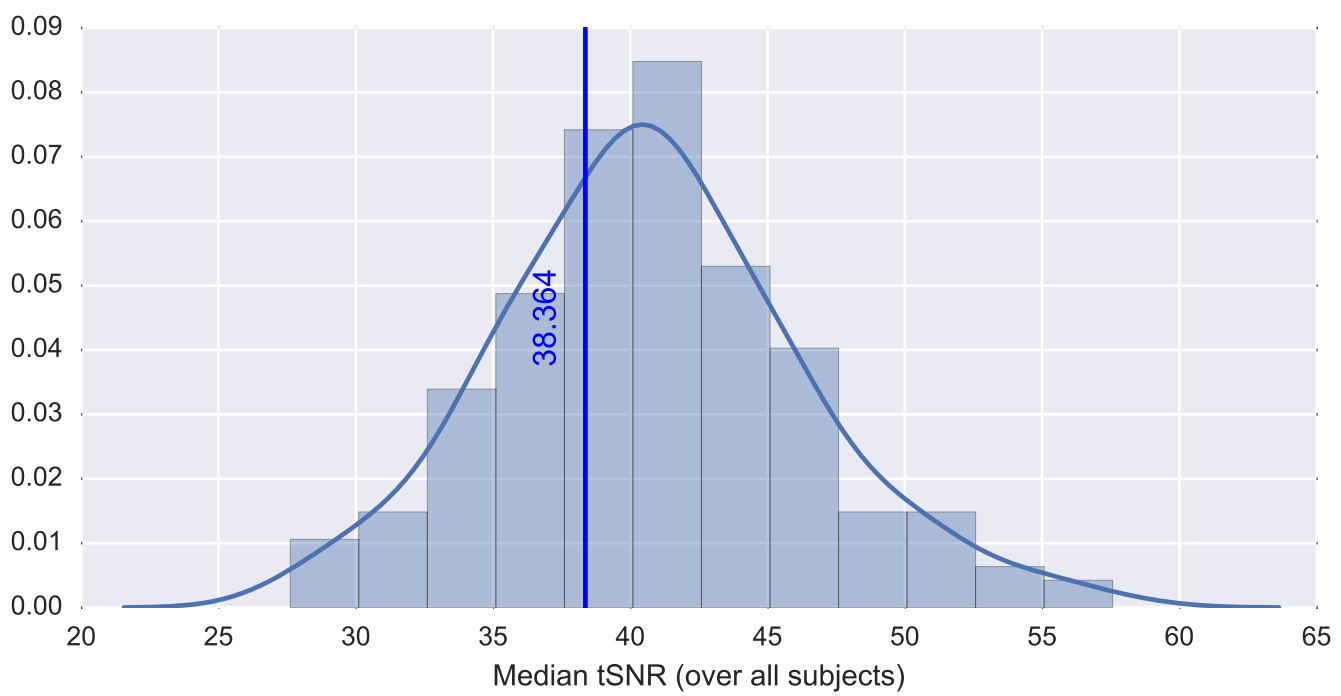

Mean EPI

Brain mask

tSNR

motion

fieldmap correction

coregistration