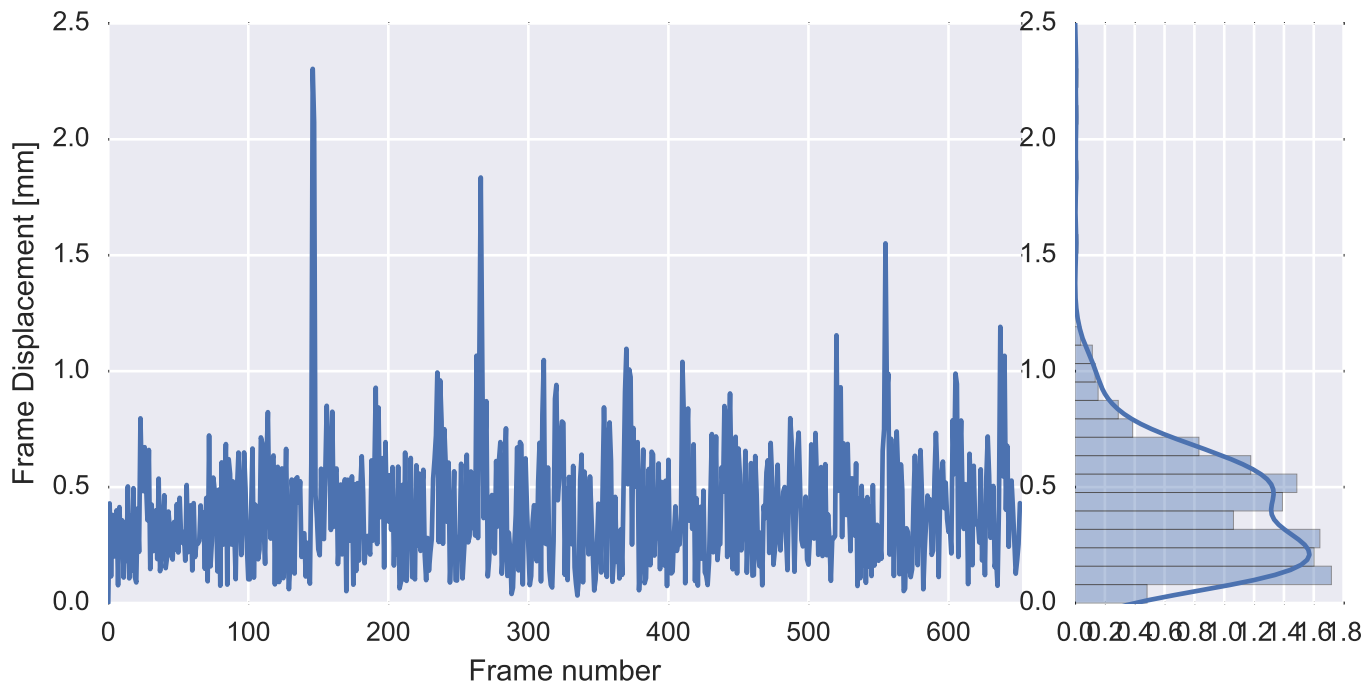

Mean EPI

Brain mask

tSNR

motion

fieldmap correction

coregistration