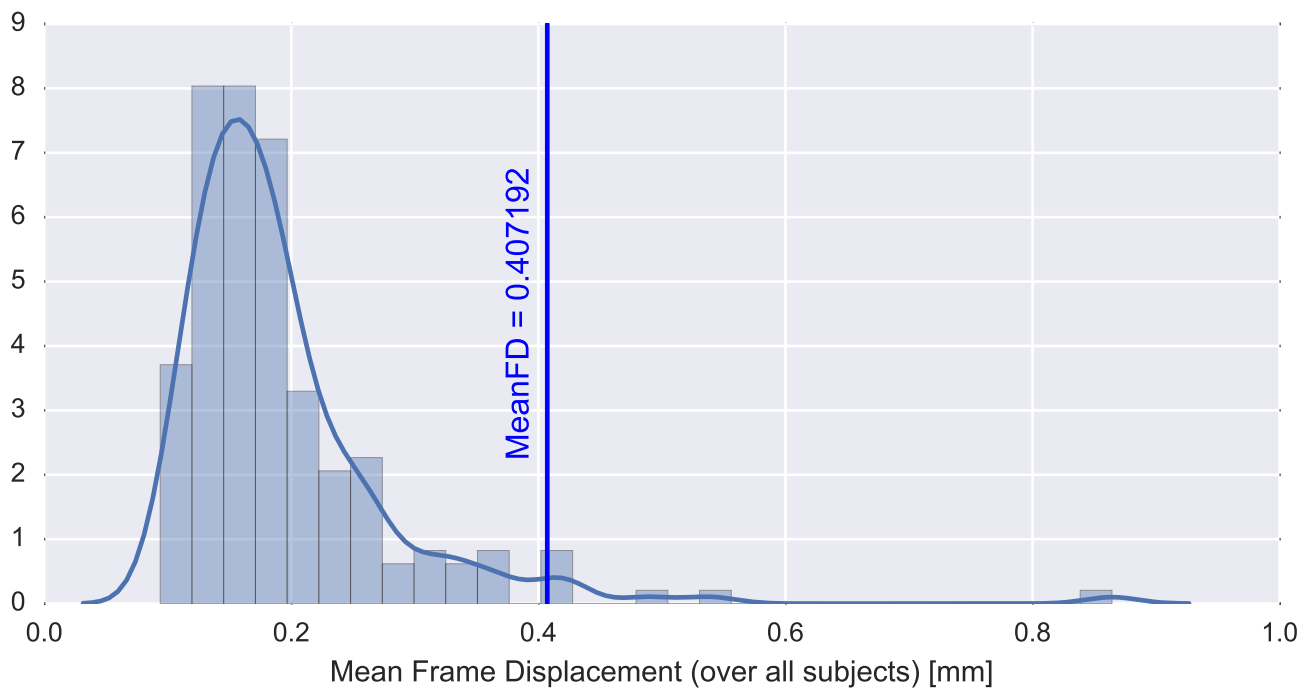

Mean EPI

Brain mask

tSNR

motion

fieldmap correction

coregistration