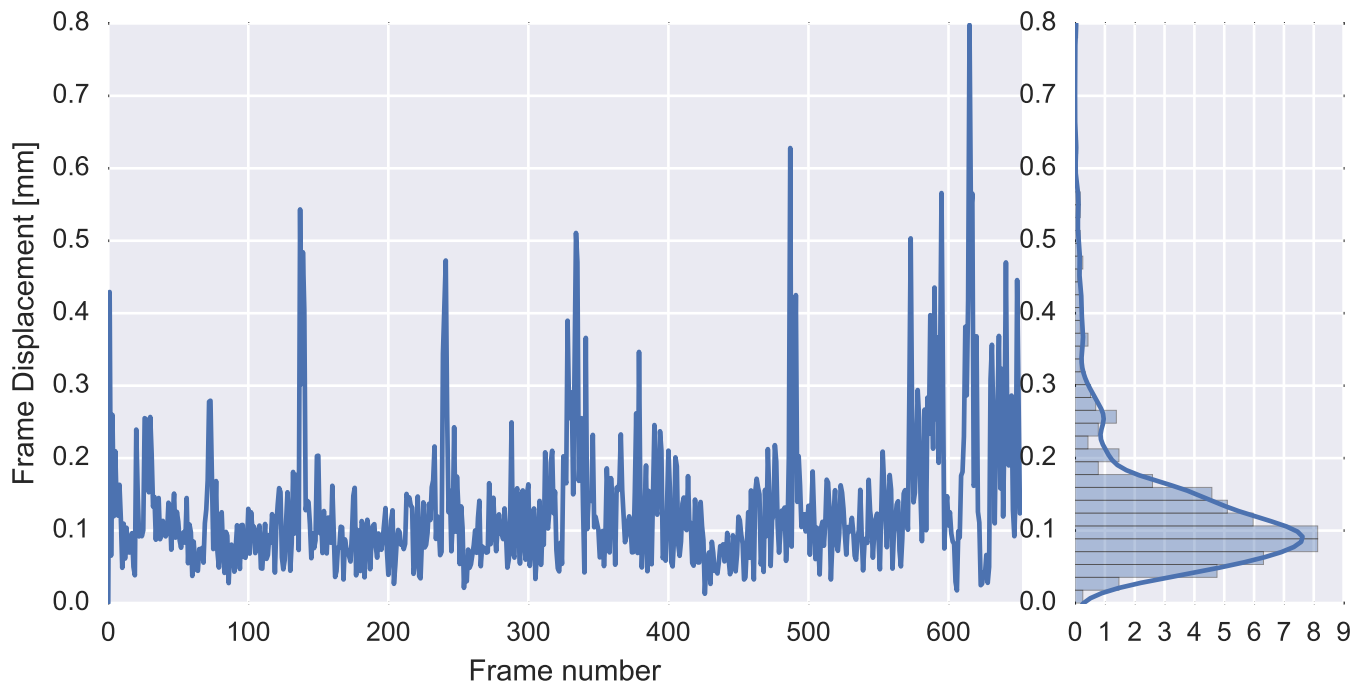

Mean EPI

Brain mask

tSNR

motion

fieldmap correction

coregistration