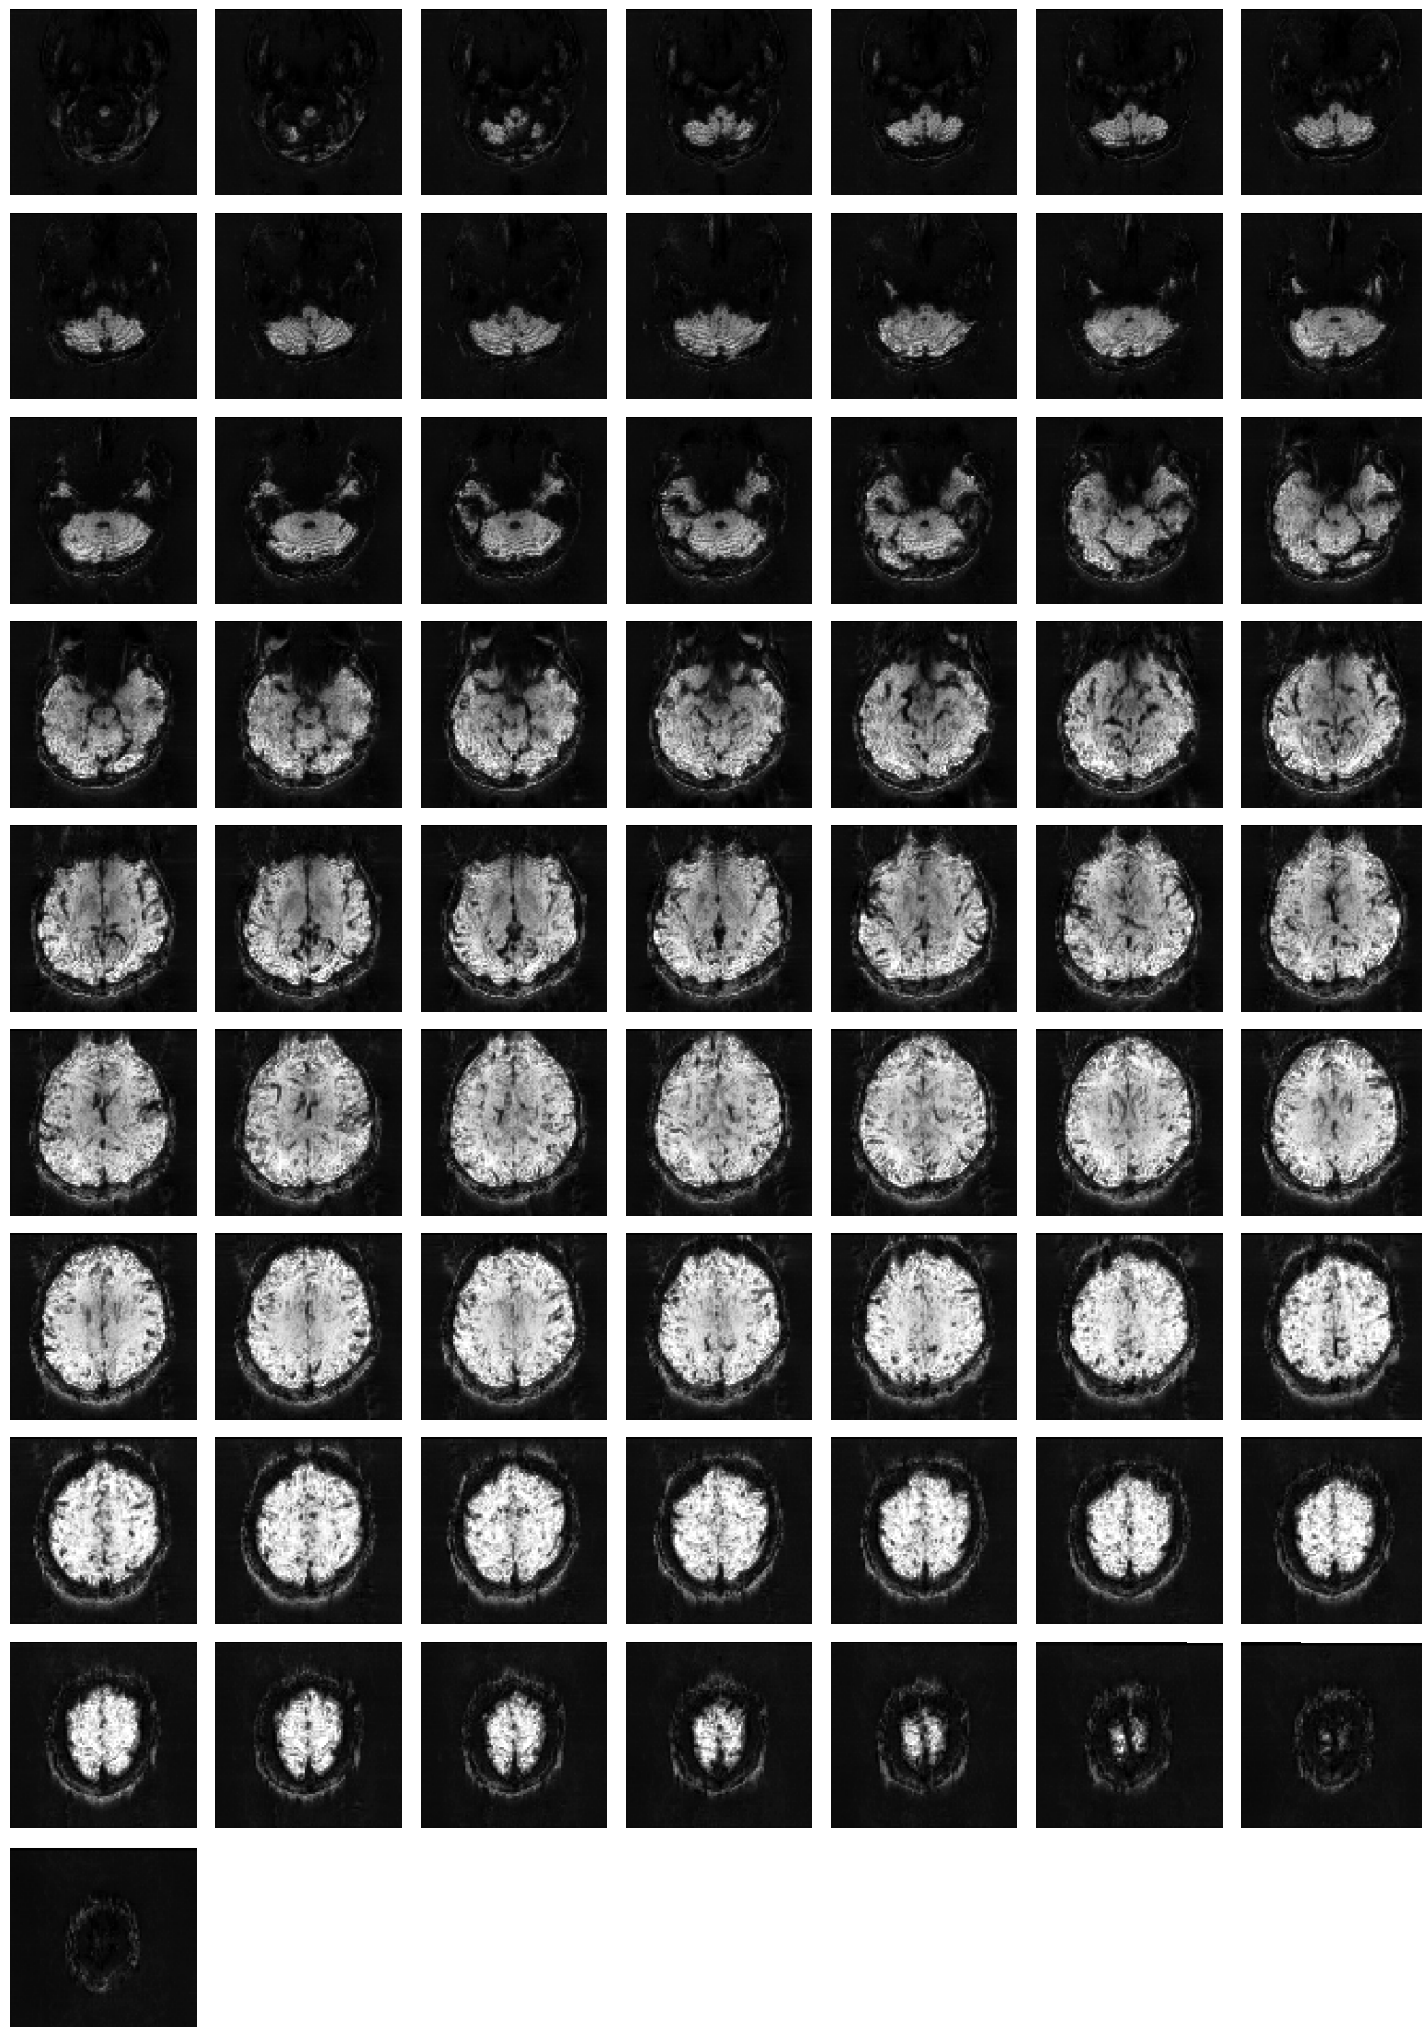

Mean EPI

Brain mask

tSNR

motion

fieldmap correction

coregistration