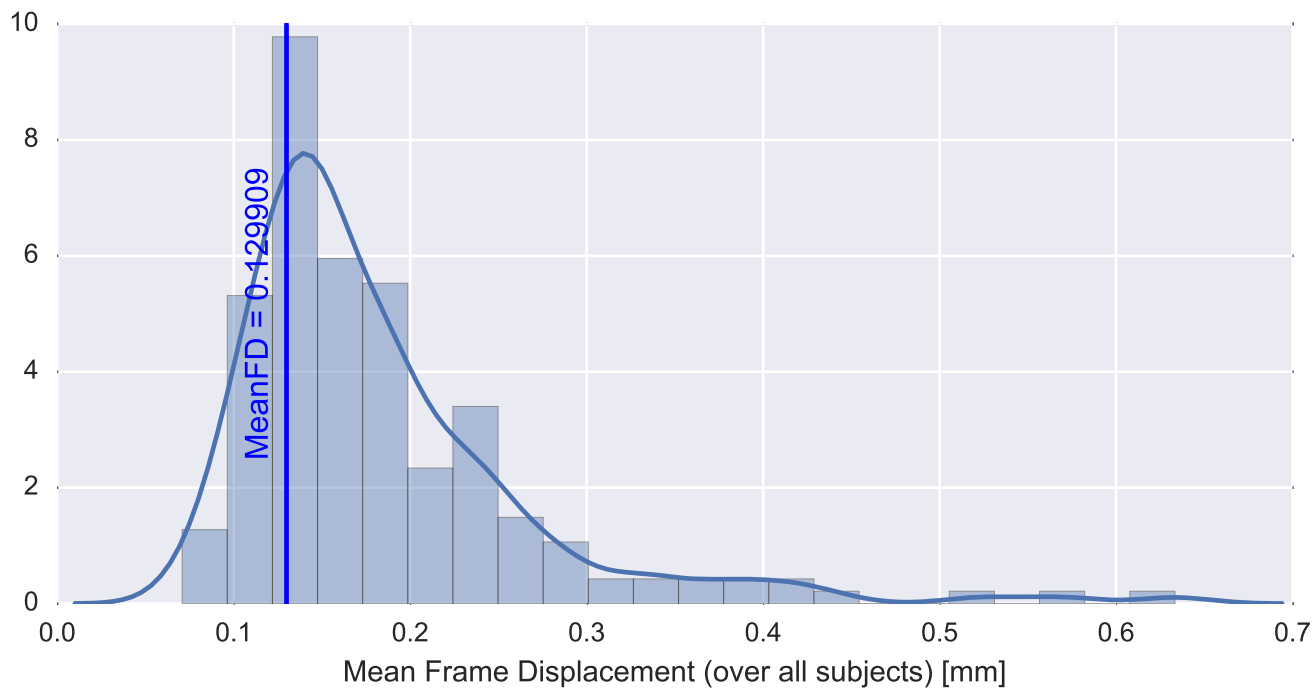

Mean EPI

Brain mask

tSNR

motion

fieldmap correction

coregistration