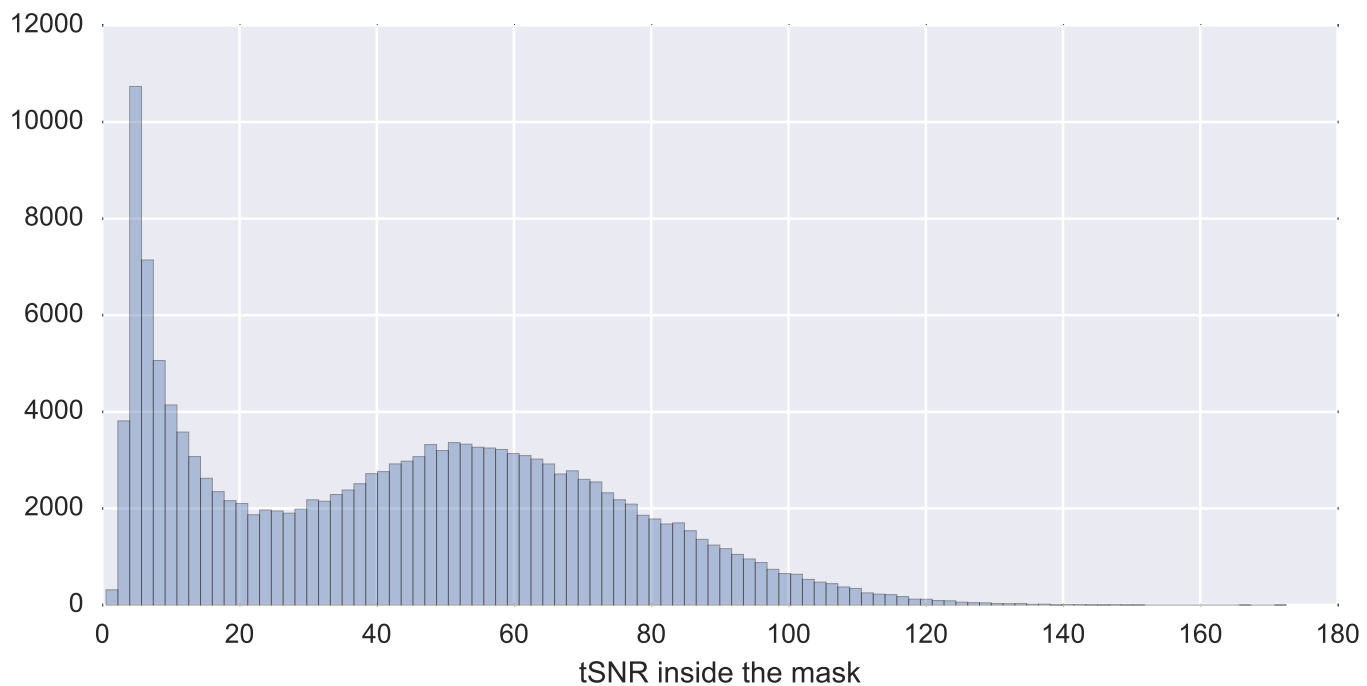

Mean EPI

Brain mask

tSNR

motion

fieldmap correction

coregistration