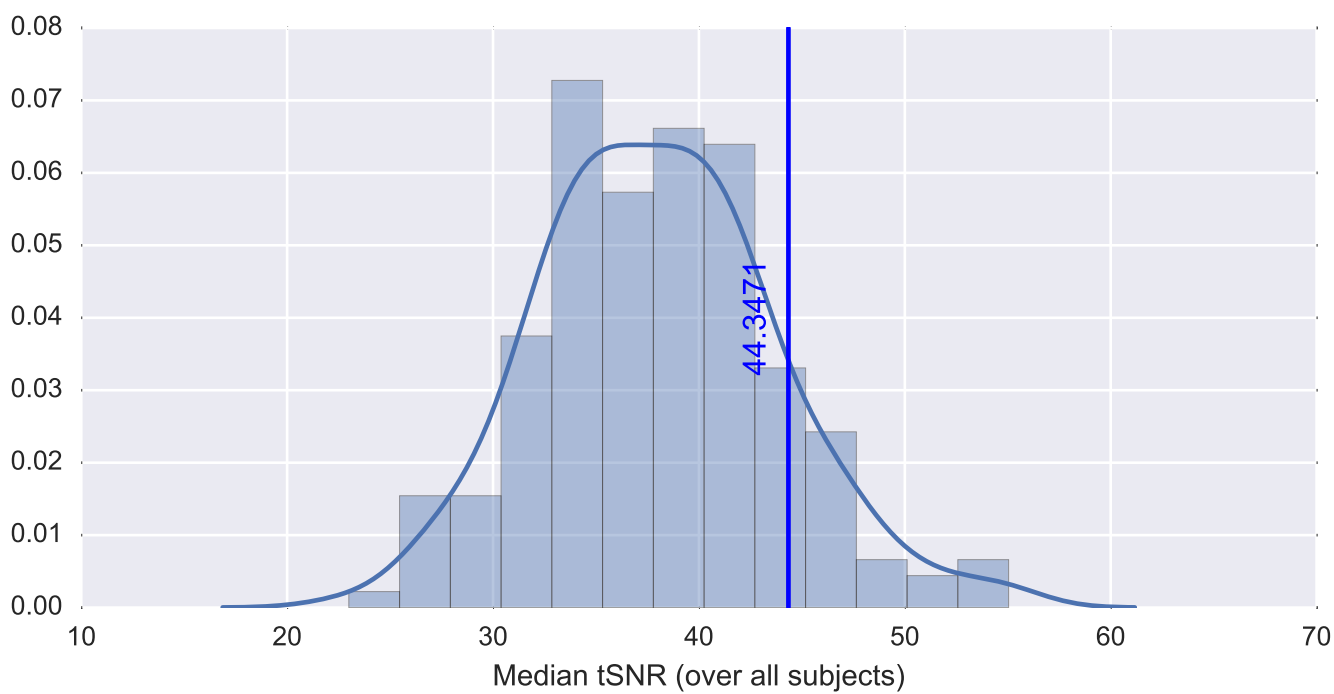

Mean EPI

Brain mask

tSNR

motion

fieldmap correction

coregistration