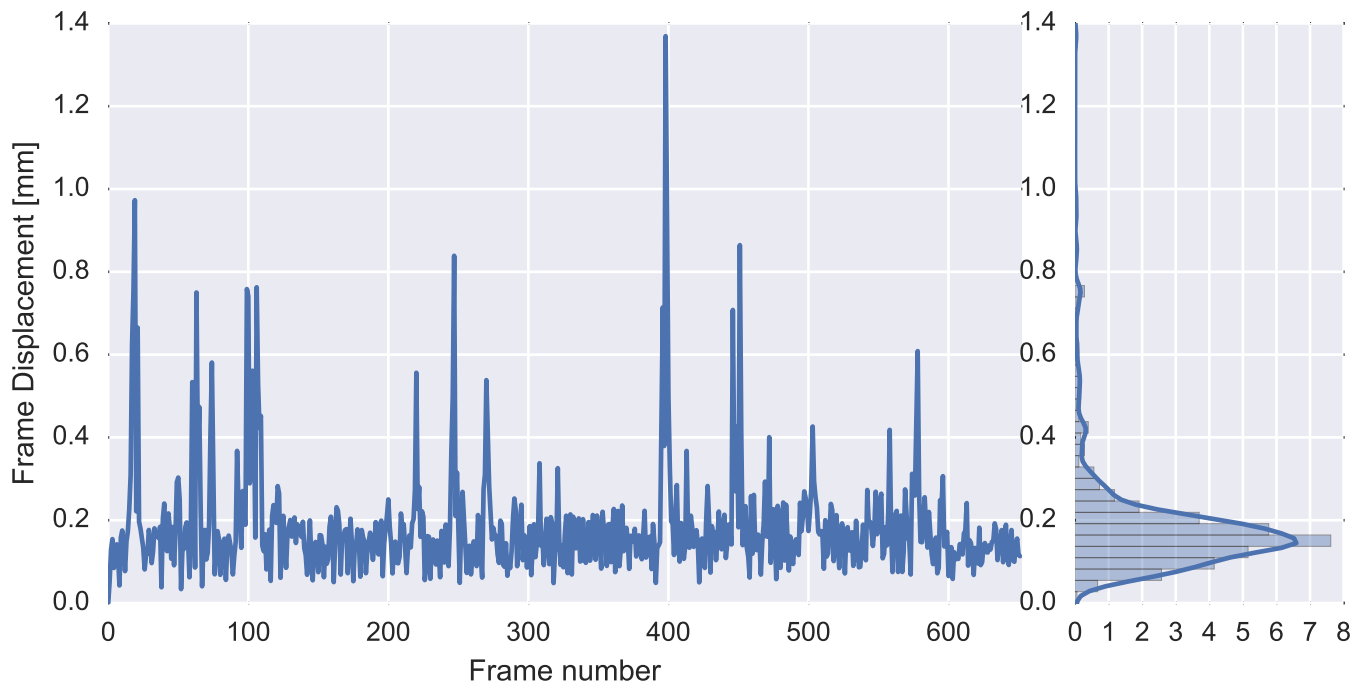

Mean EPI

Brain mask

tSNR

motion

fieldmap correction

coregistration