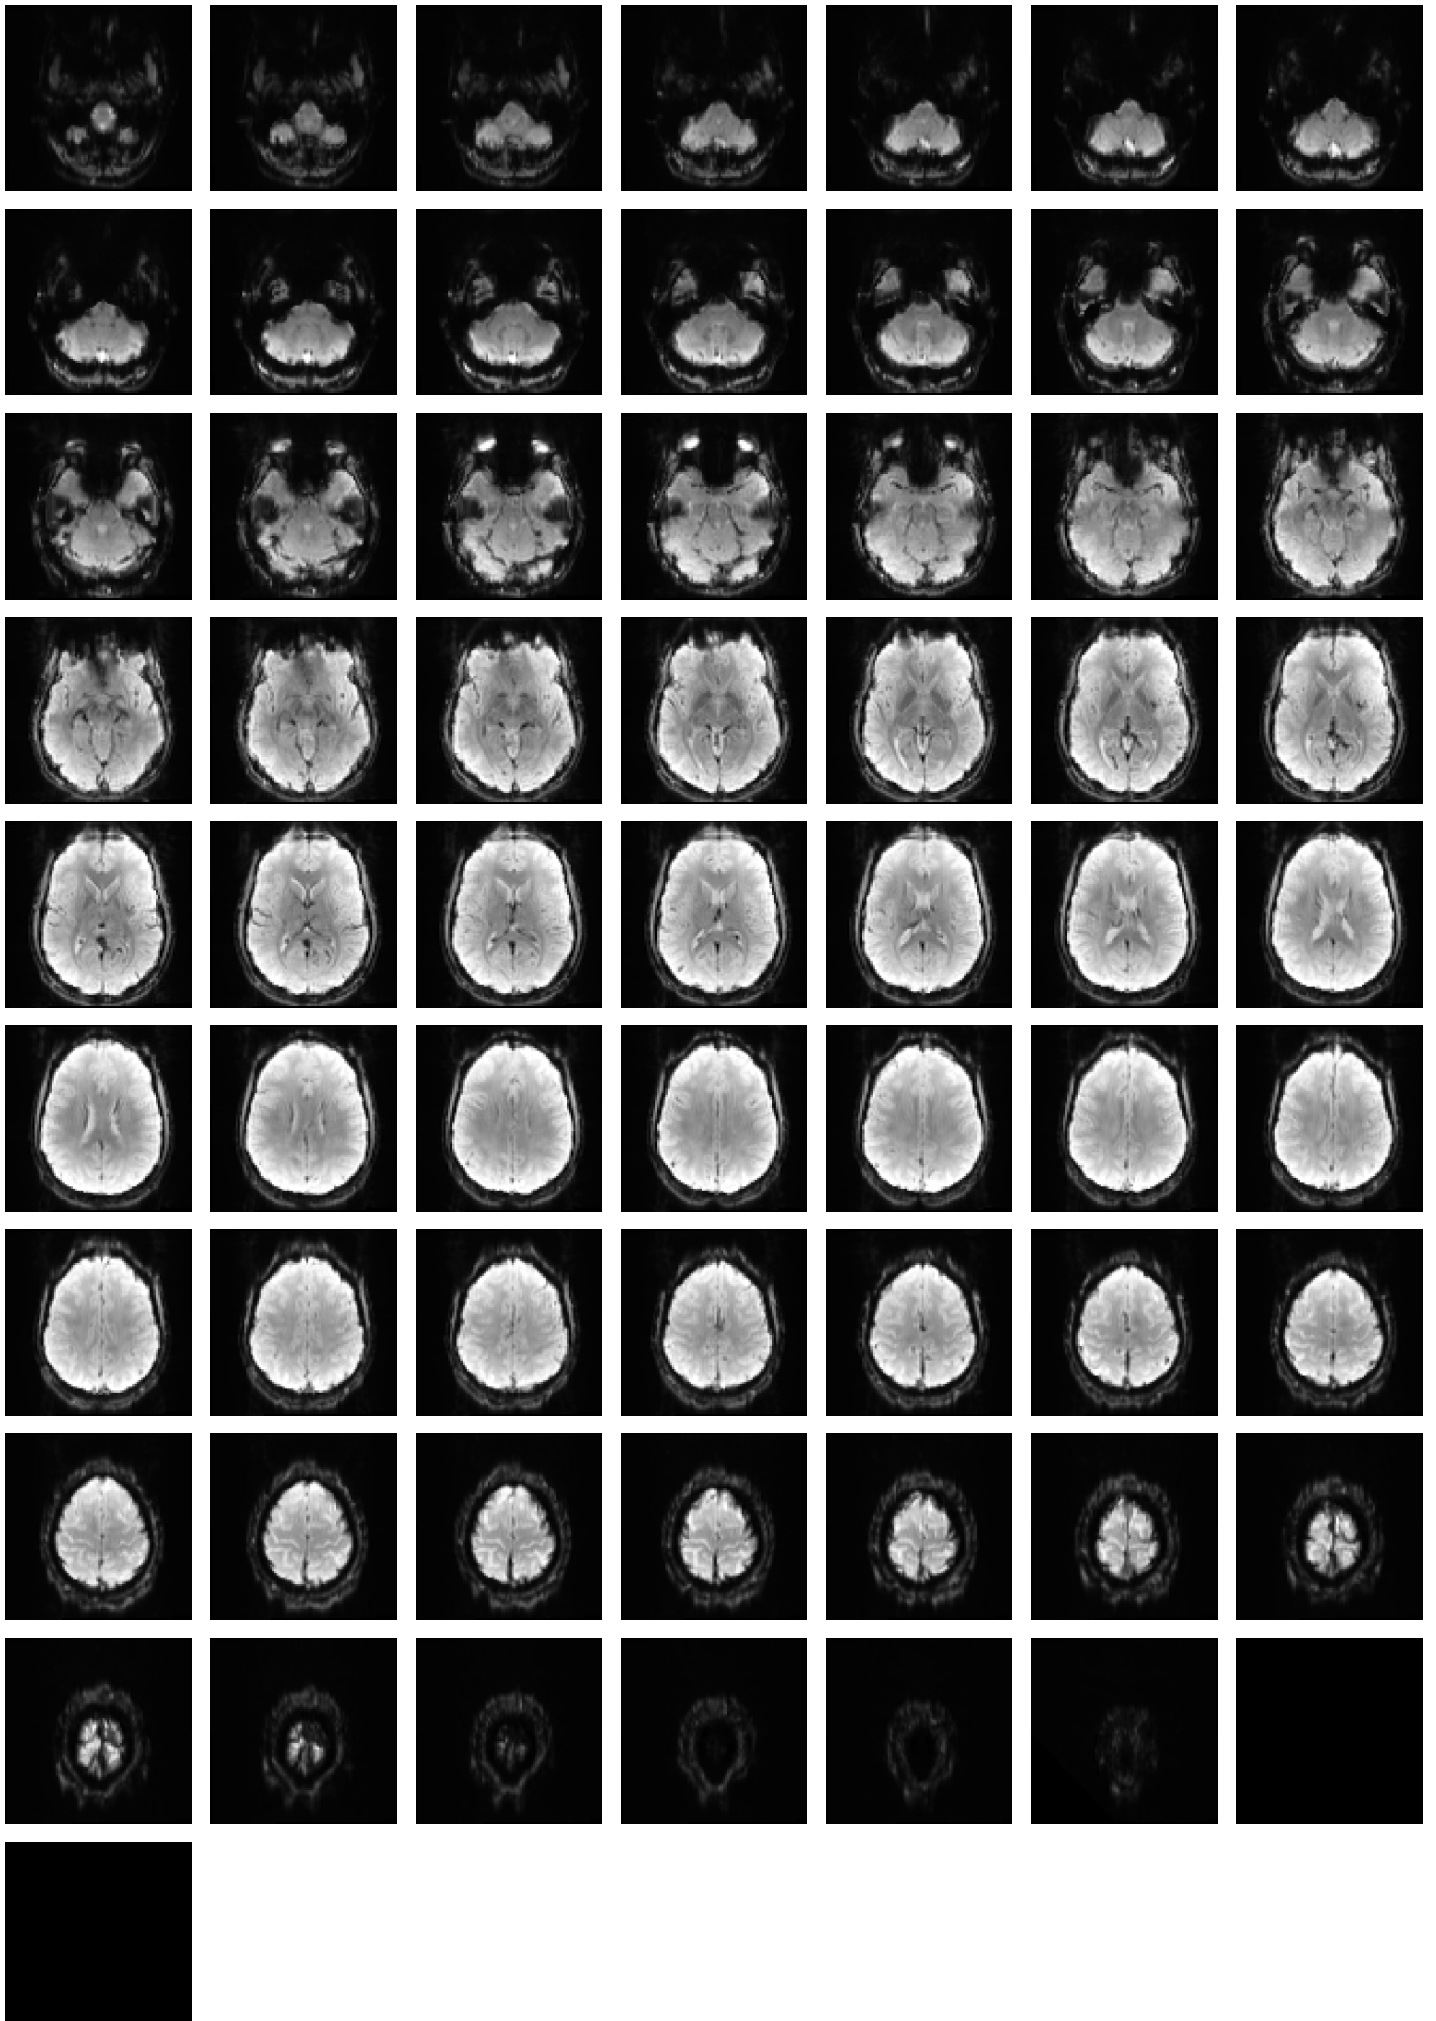

Mean EPI

Brain mask

tSNR

motion

fieldmap correction

coregistration