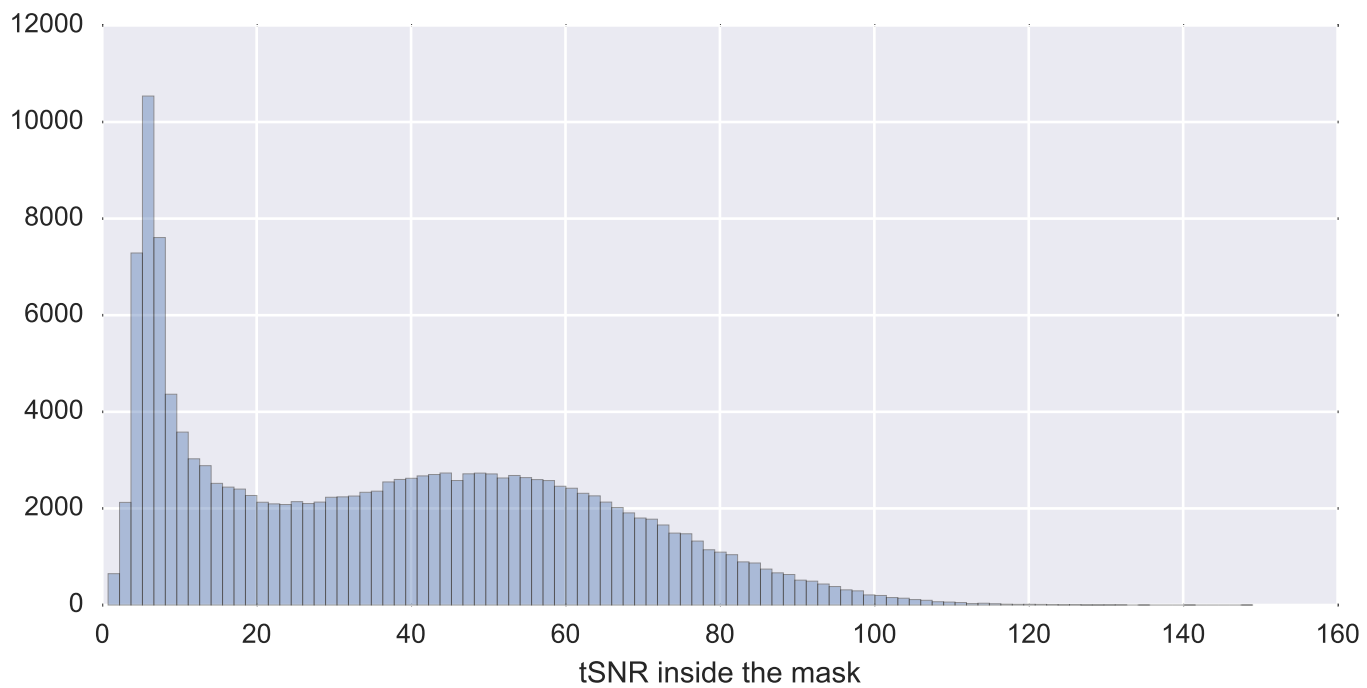

Mean EPI

Brain mask

tSNR

motion

fieldmap correction

coregistration