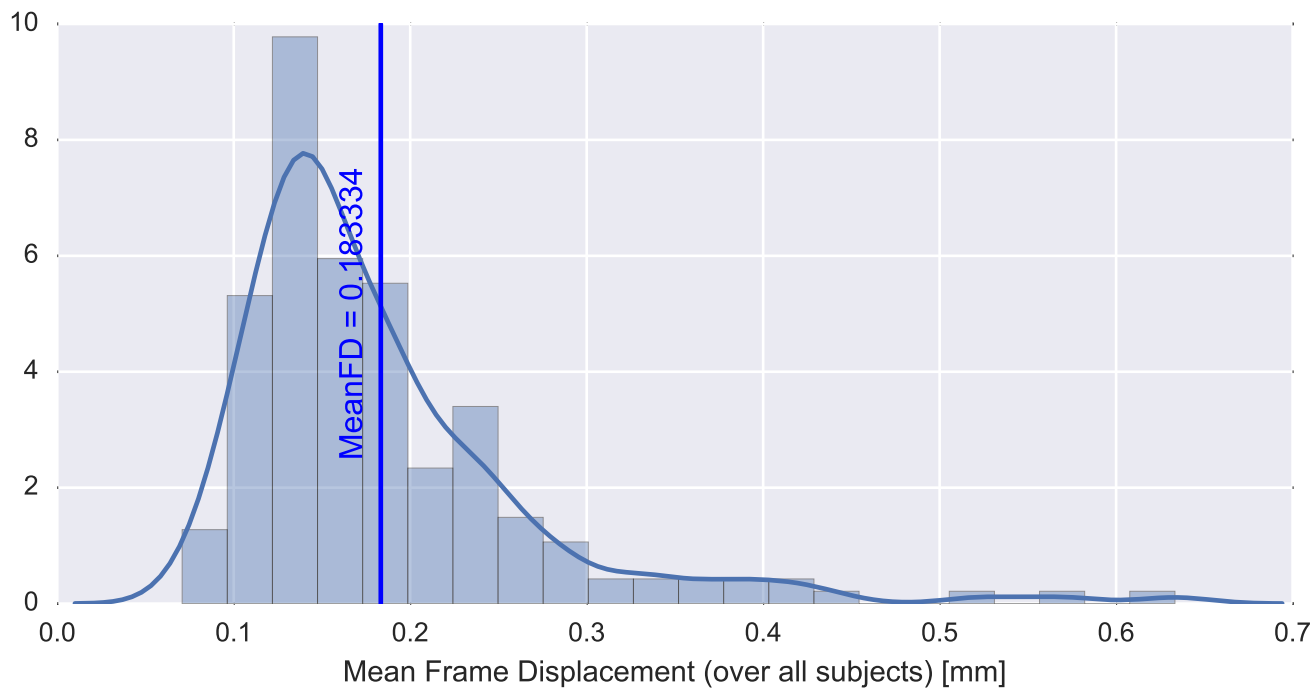

Mean EPI

Brain mask

tSNR

motion

fieldmap correction

coregistration