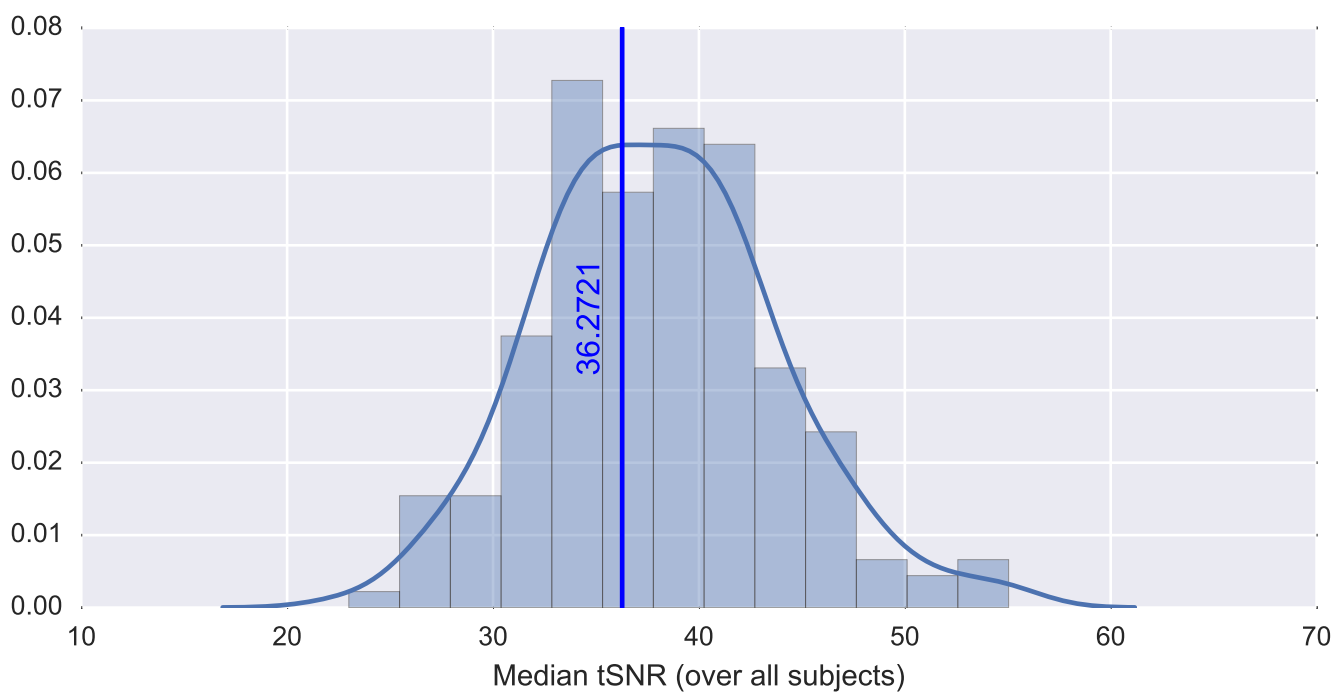

Mean EPI

Brain mask

tSNR

motion

fieldmap correction

coregistration