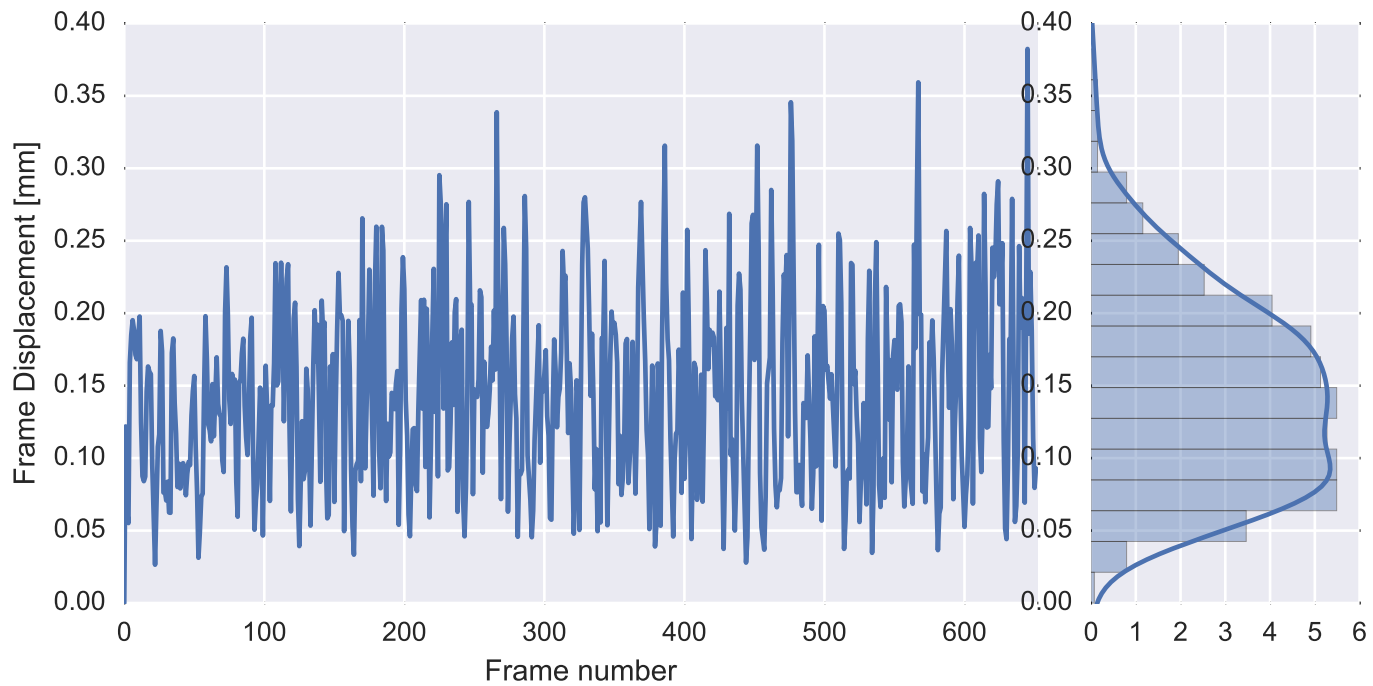

Mean EPI

Brain mask

tSNR

motion

fieldmap correction

coregistration