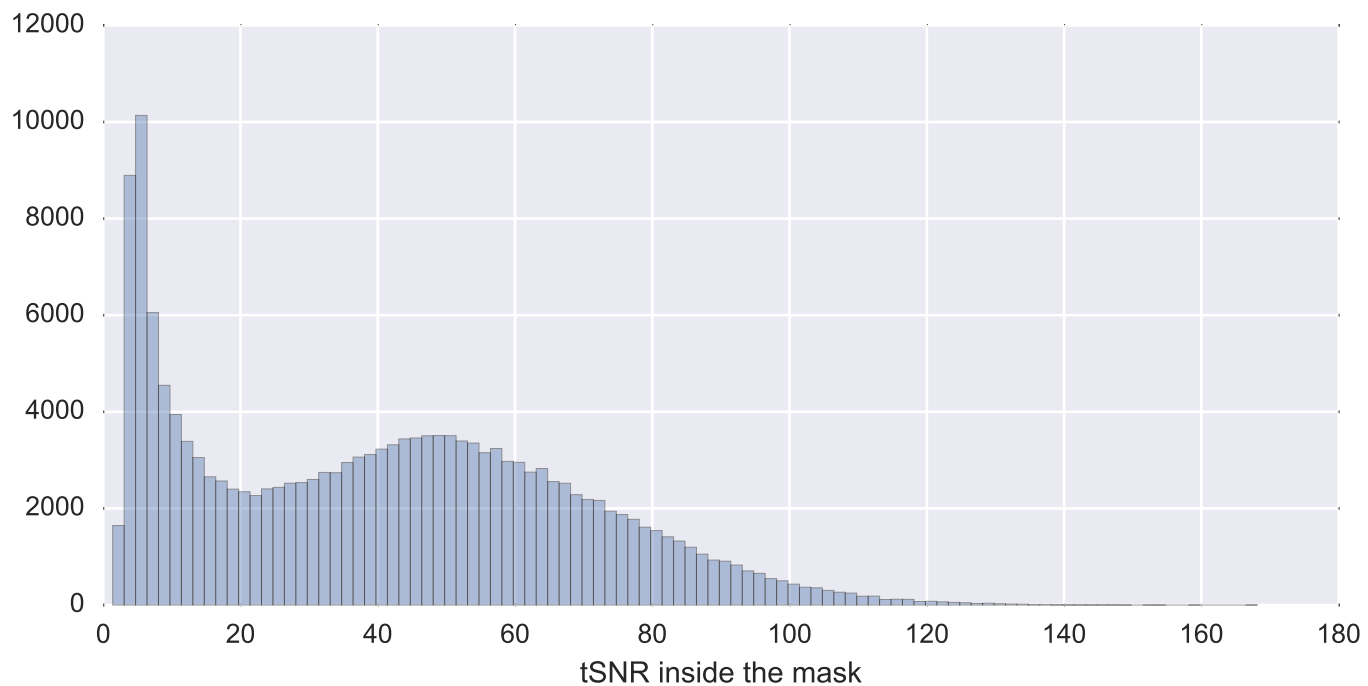

Mean EPI

Brain mask

tSNR

motion

fieldmap correction

coregistration