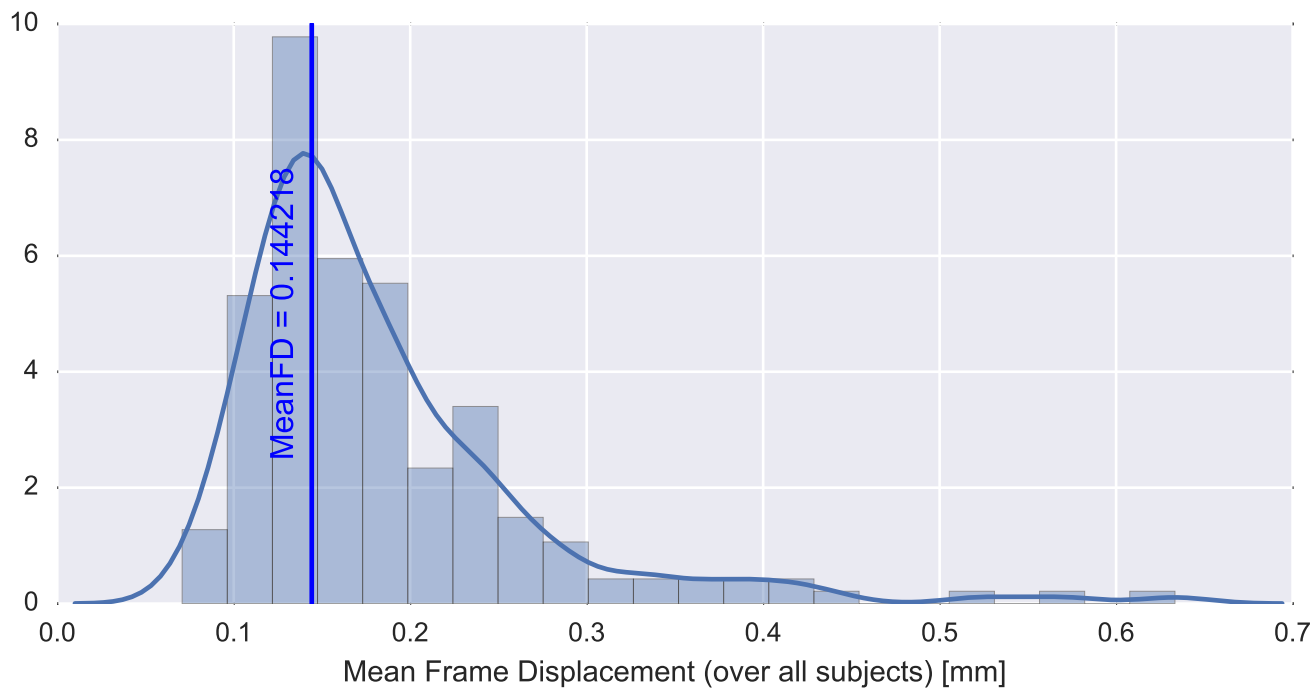

Mean EPI

Brain mask

tSNR

motion

fieldmap correction

coregistration