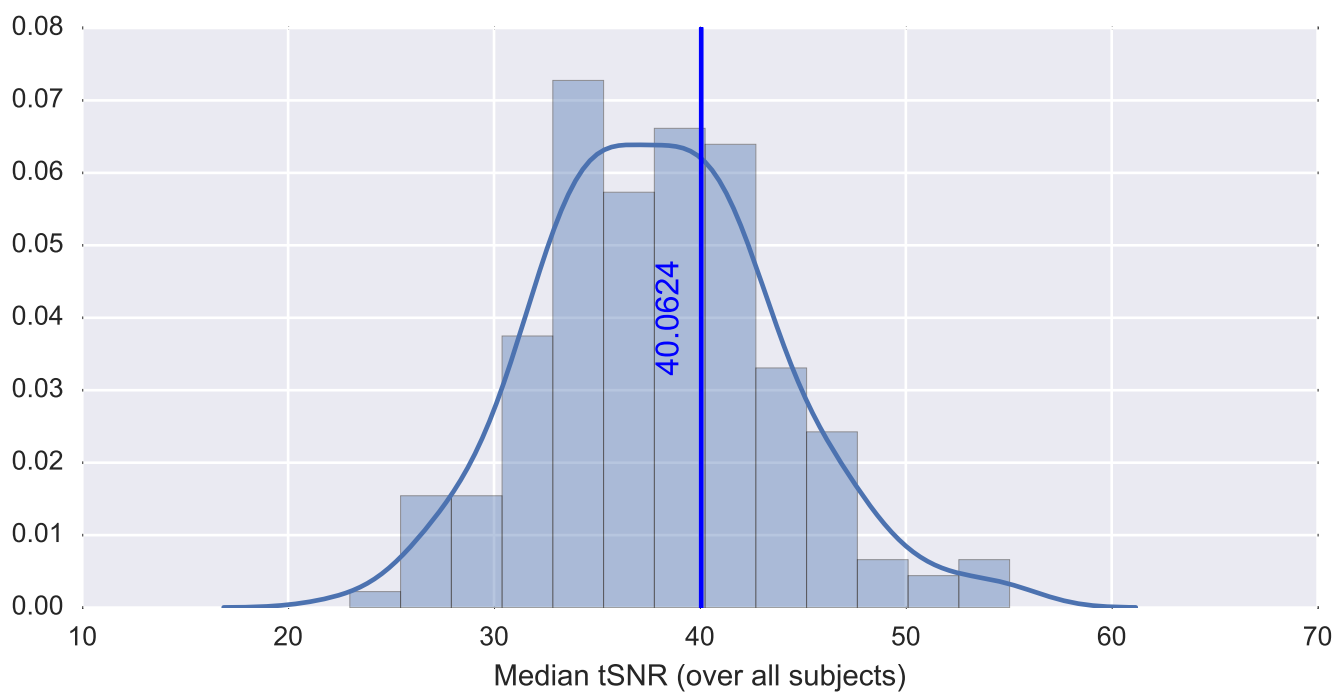

Mean EPI

Brain mask

tSNR

motion

fieldmap correction

coregistration