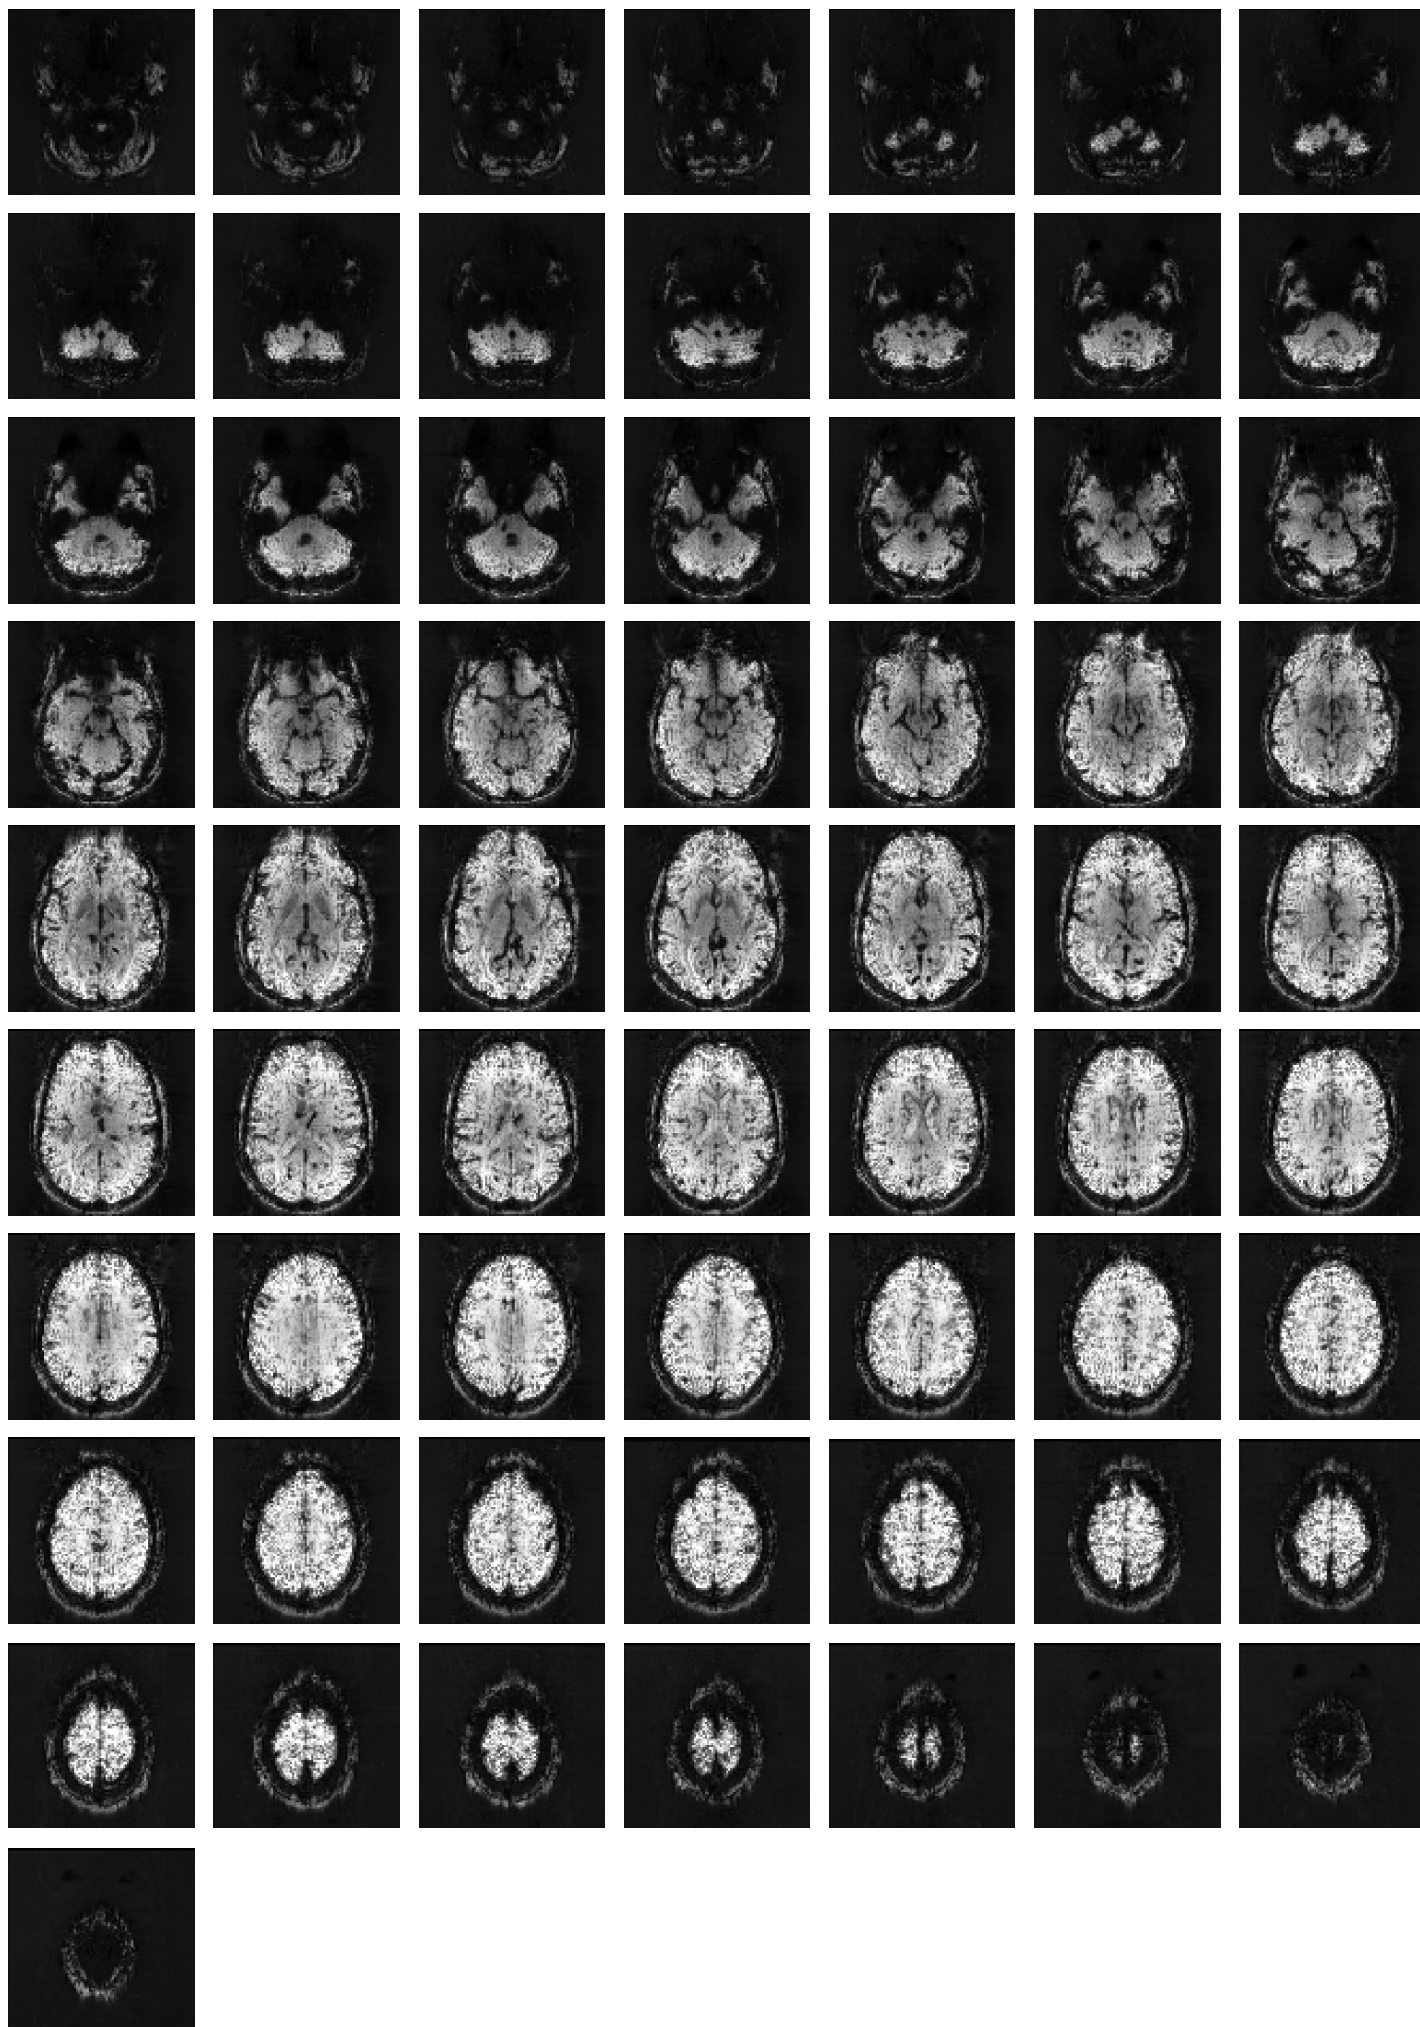

Mean EPI

Brain mask

tSNR

motion

fieldmap correction

coregistration