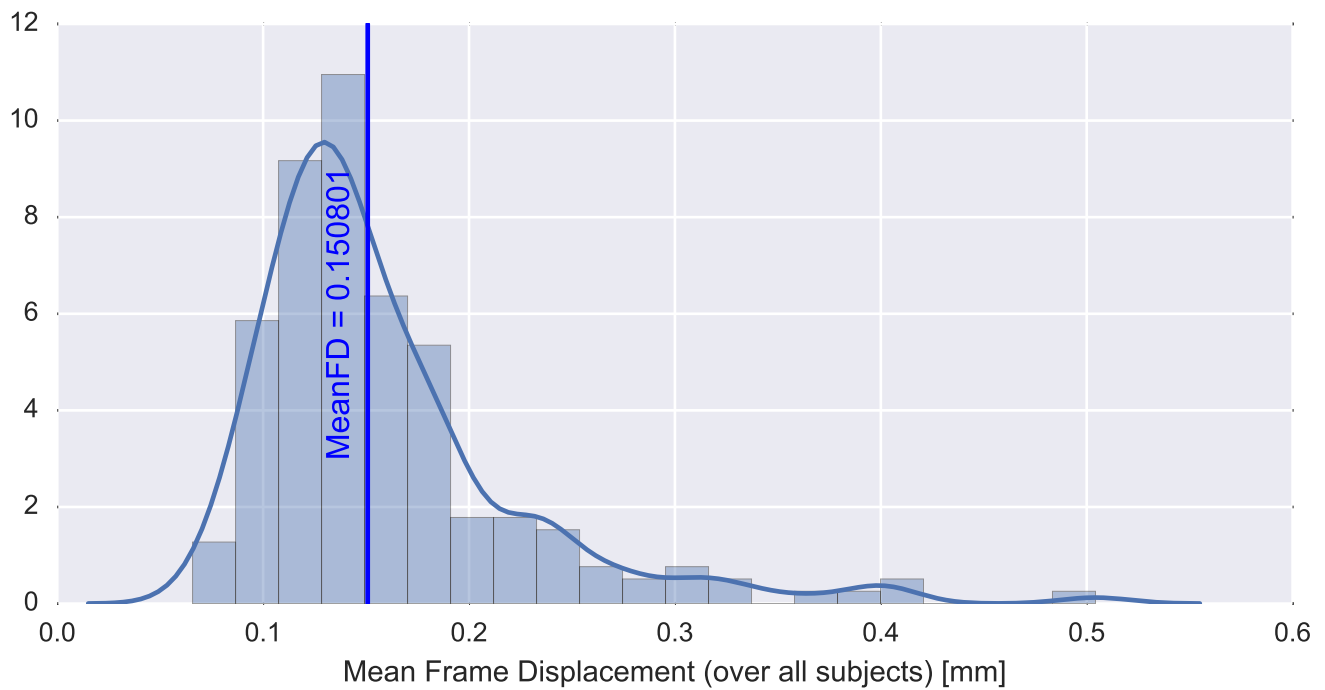

Mean EPI

Brain mask

tSNR

motion

fieldmap correction

coregistration