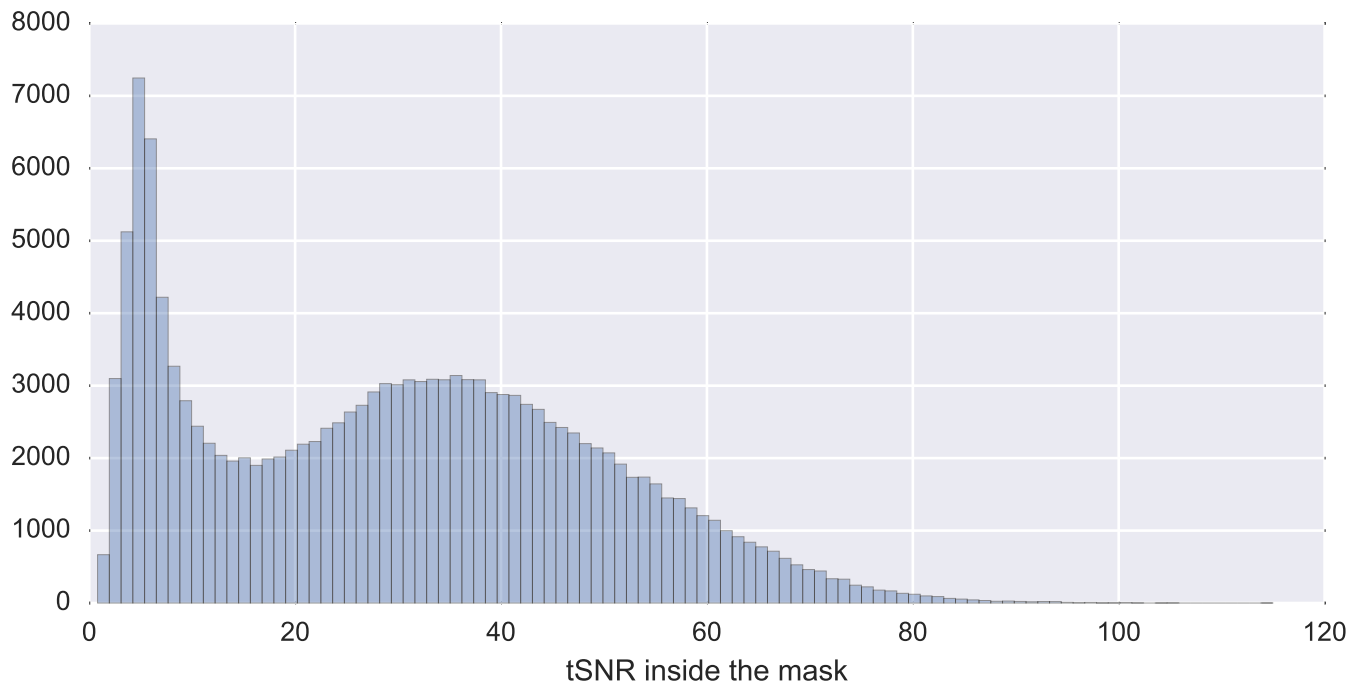

Mean EPI

Brain mask

tSNR

motion

fieldmap correction

coregistration