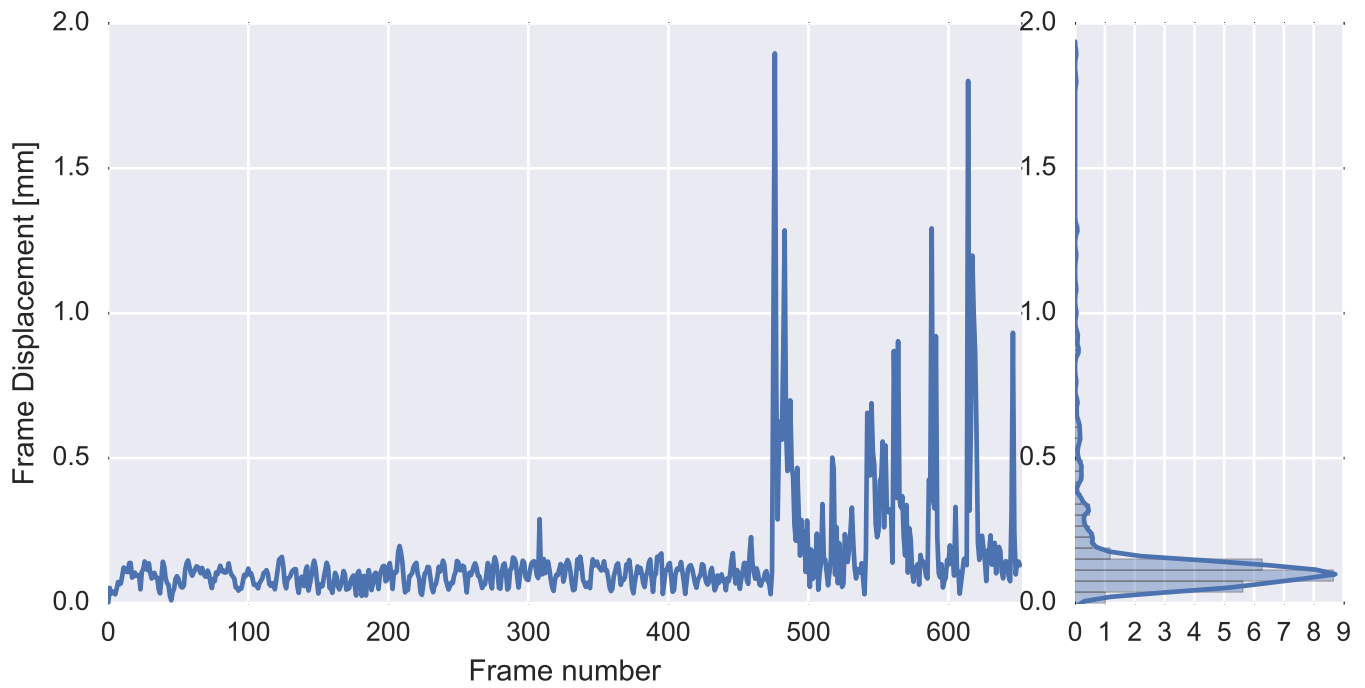

Mean EPI

Brain mask

tSNR

motion

fieldmap correction

coregistration