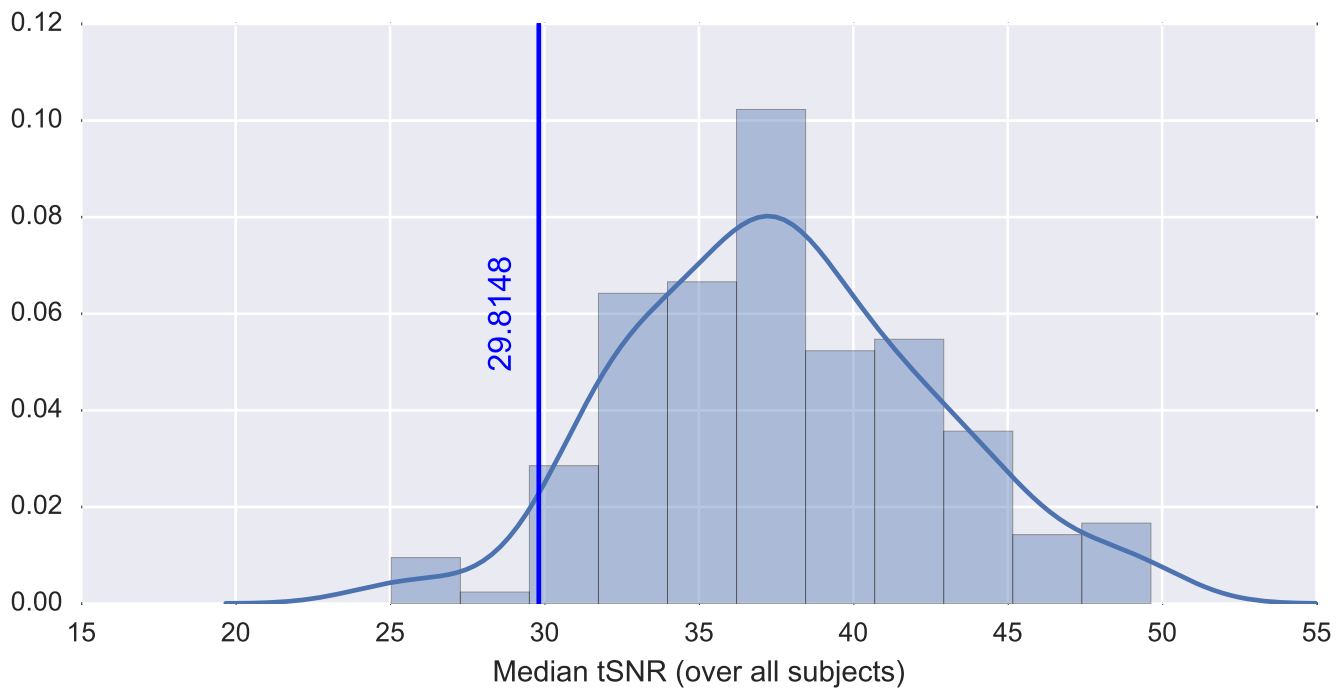

Mean EPI

Brain mask

tSNR

motion

fieldmap correction

coregistration